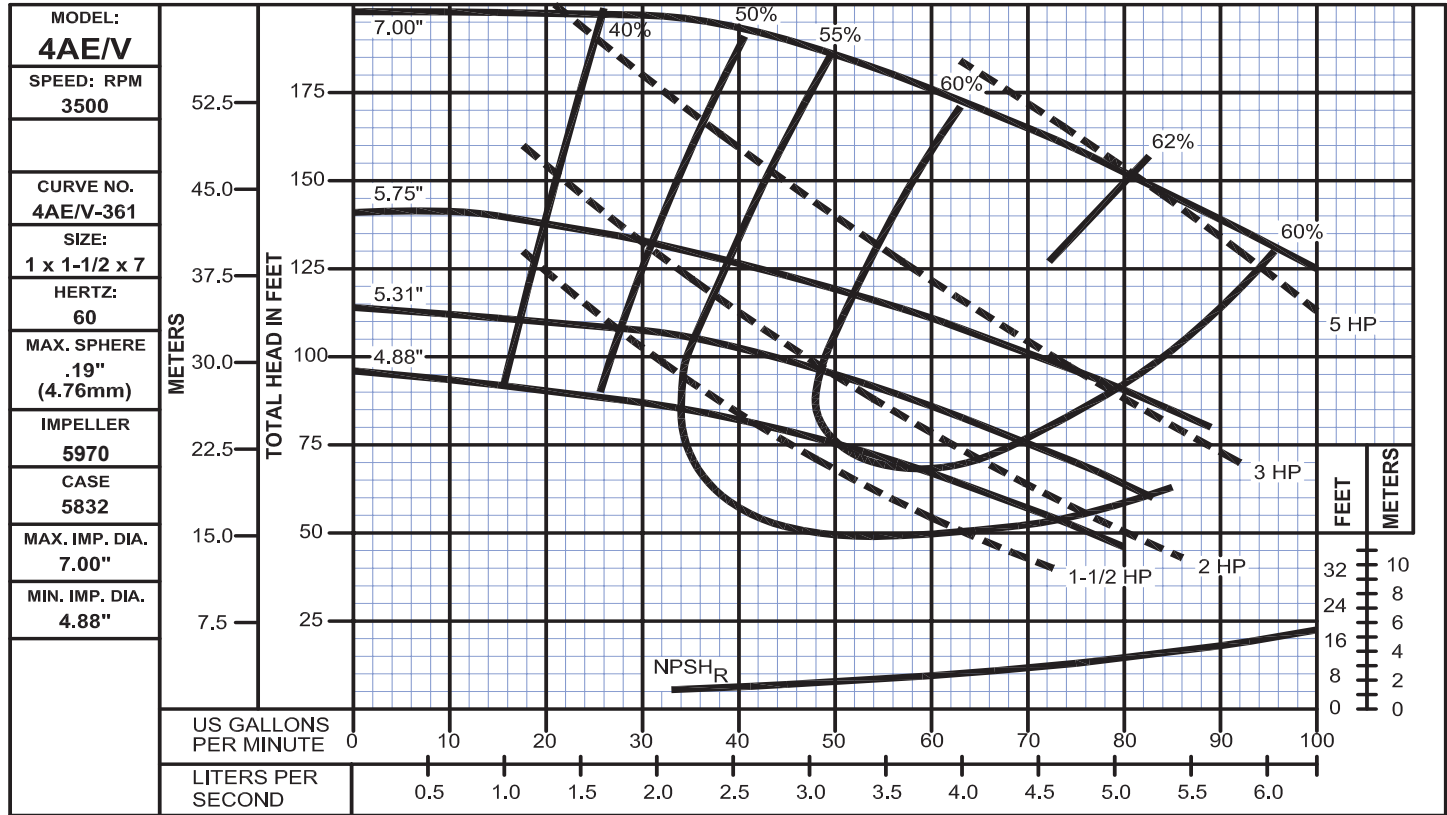

Performance Curves

4AEV
Bulletin 900

WEINMAN®

www.cranepumps.com

Cast Iron Condensate Return Units

SECTION 900
PAGE 10
DATE 2/10

CRANE®

PUMPS & SYSTEMS