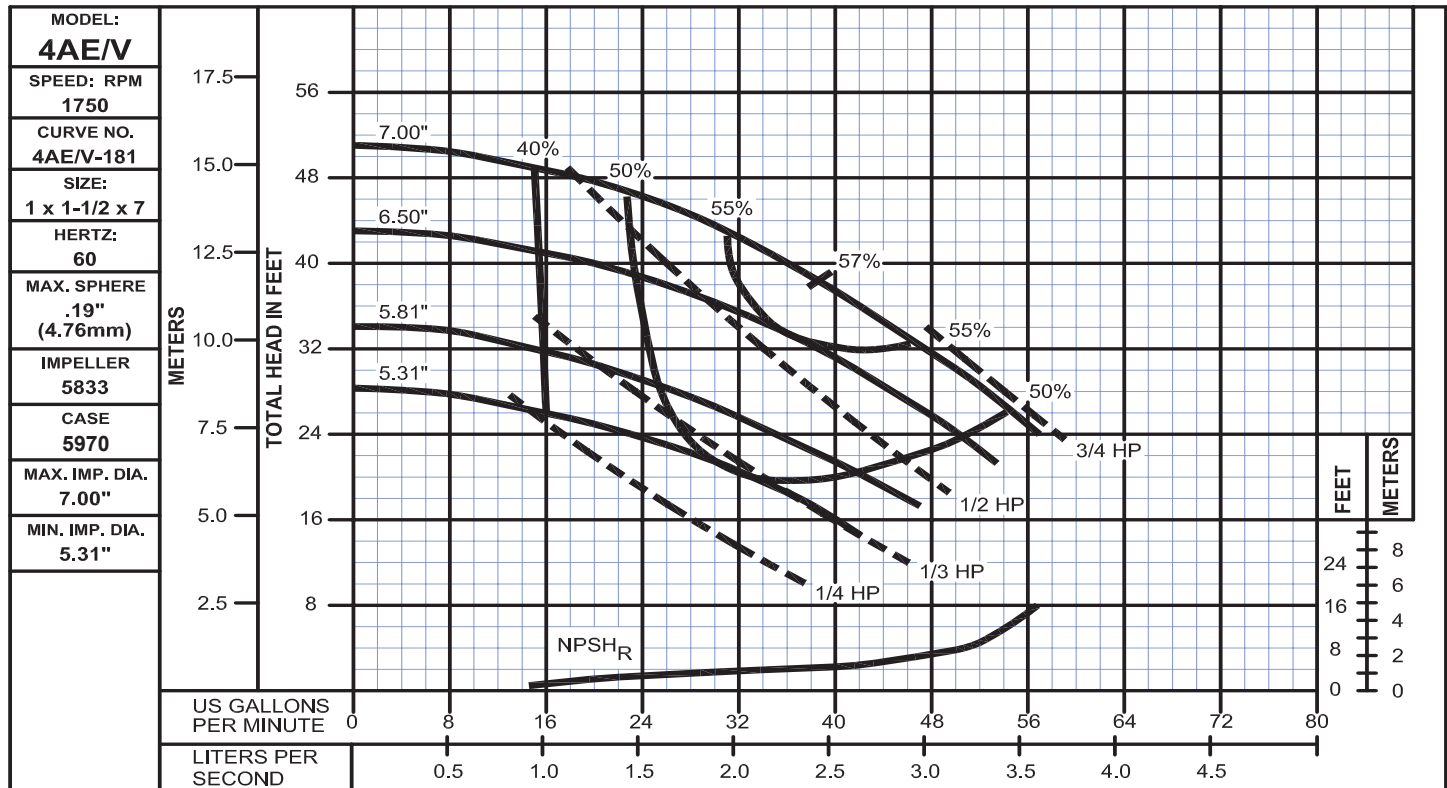

Performance Curves

4AEV
Bulletin 900

WEINMAN®

www.cranepumps.com

Cast Iron Condensate Return Units

SECTION 900
PAGE 10
DATE 2/10

CRANE®

PUMPS & SYSTEMS