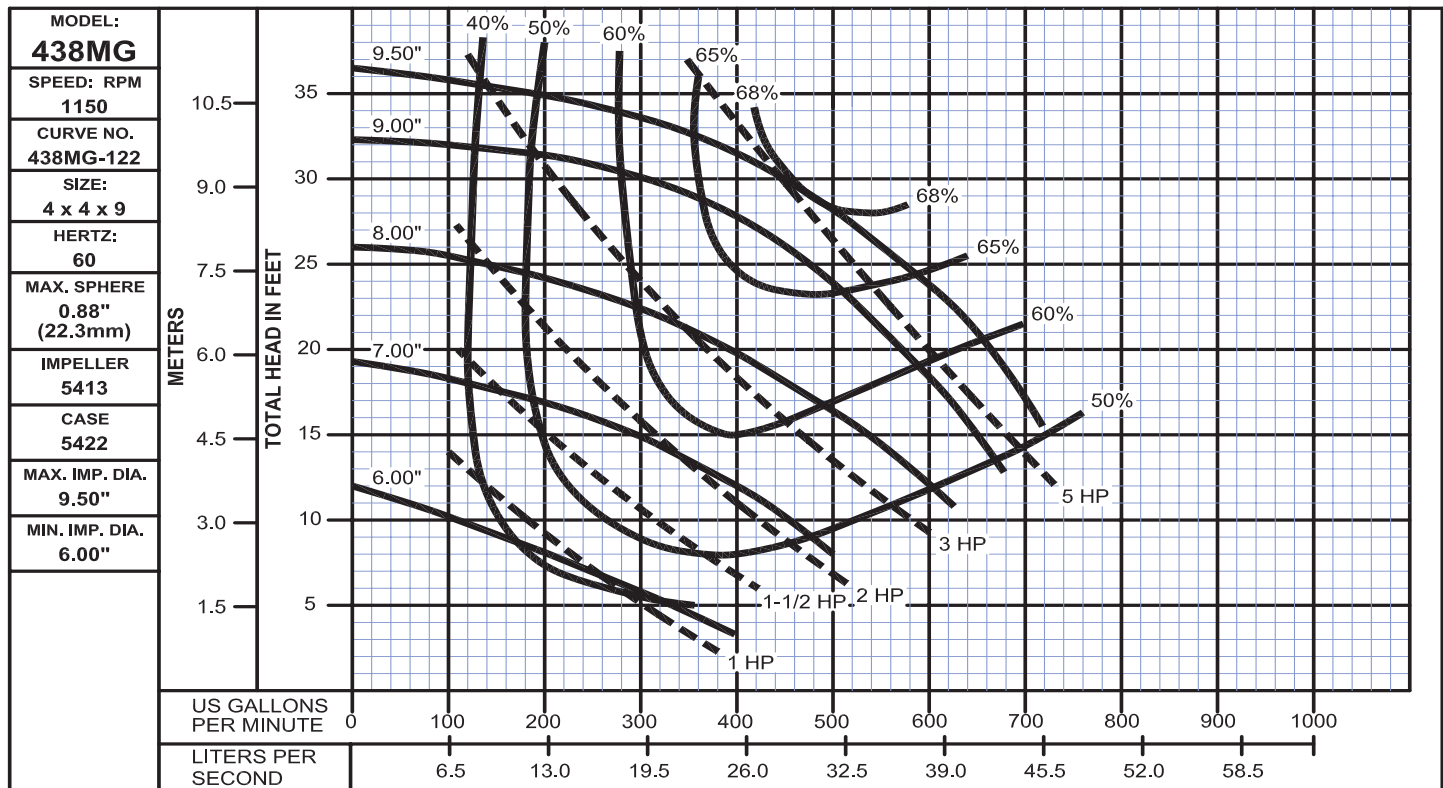

Performance Curves

438MG
Bulletin 710

WEINMAN®

www.cranepumps.com

Column Sump Pumps

SECTION 710
PAGE 20
DATE 2/10

CRANE
A Crane Co. Company

PUMPS & SYSTEMS