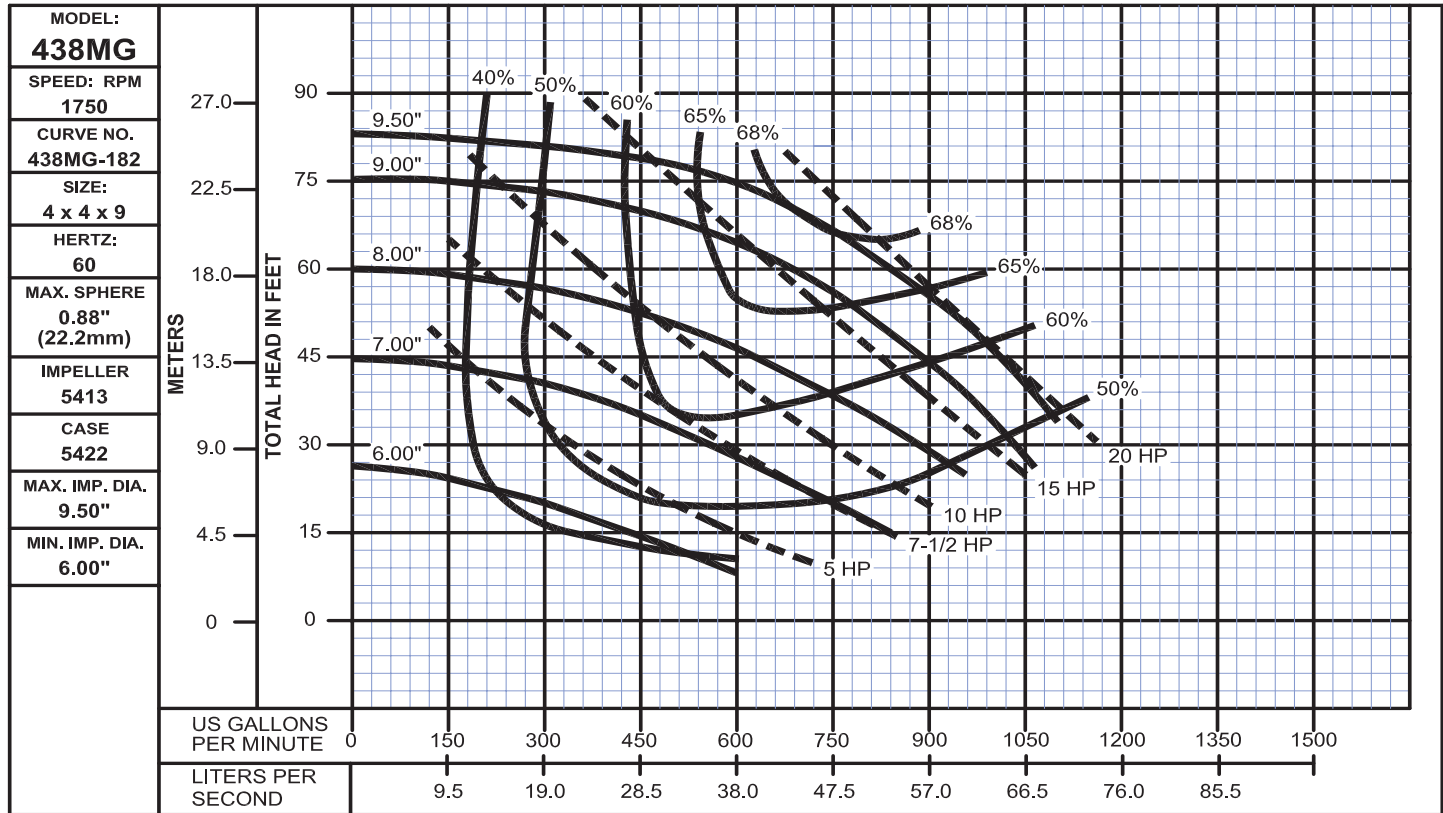

Performance Curves

438MG
Bulletin 710

WEINMAN®

www.cranepumps.com

Column Sump Pumps

SECTION 710
PAGE 20
DATE 2/10

CRANE
A Crane Co. Company

PUMPS & SYSTEMS