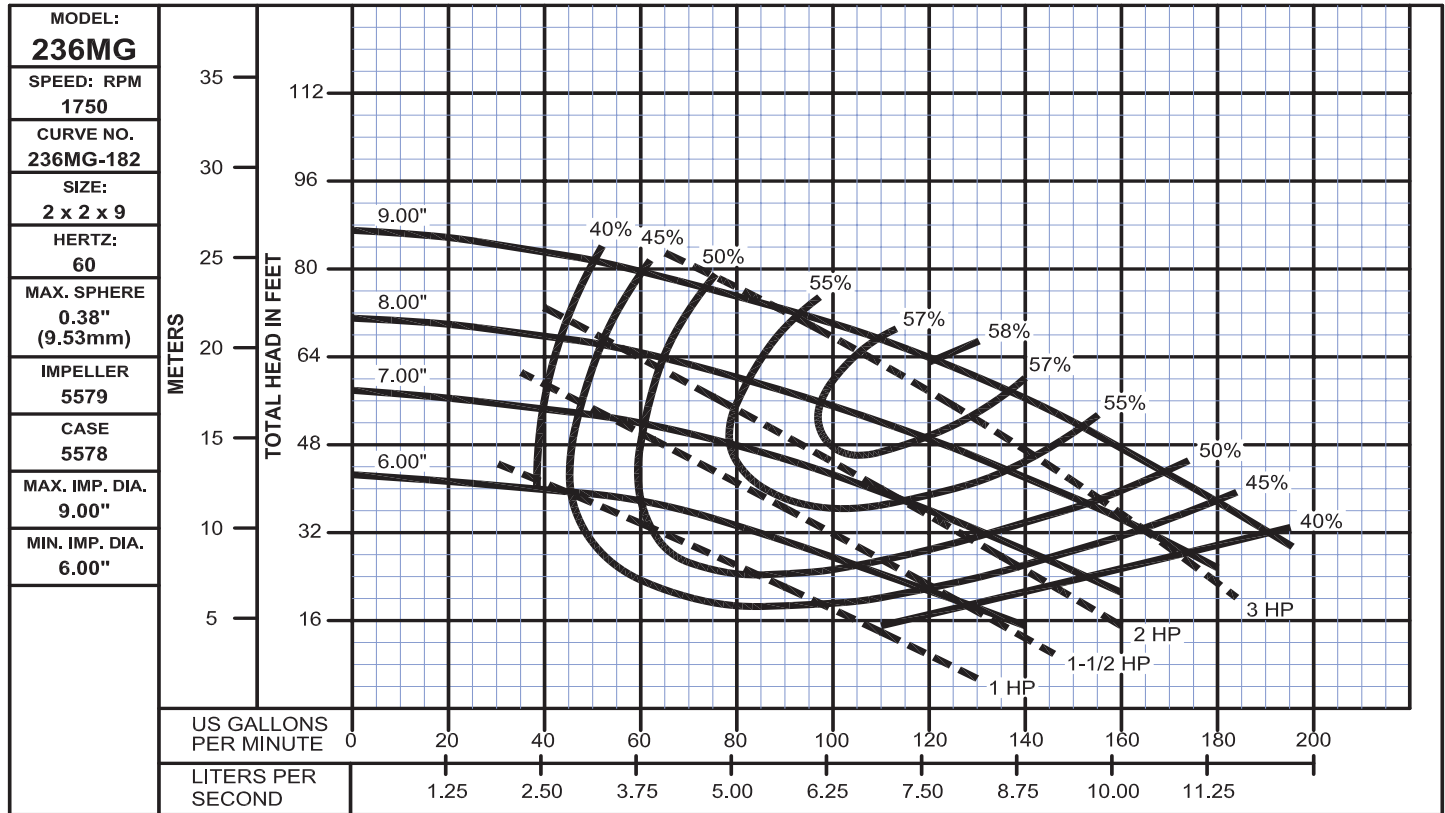

Performance Curves

236MG
Bulletin 710

WEINMAN®

www.cranepumps.com

Column Sump Pumps

SECTION 710
PAGE 16
DATE 2/10

CRANE
A Crane Co. Company

PUMPS & SYSTEMS