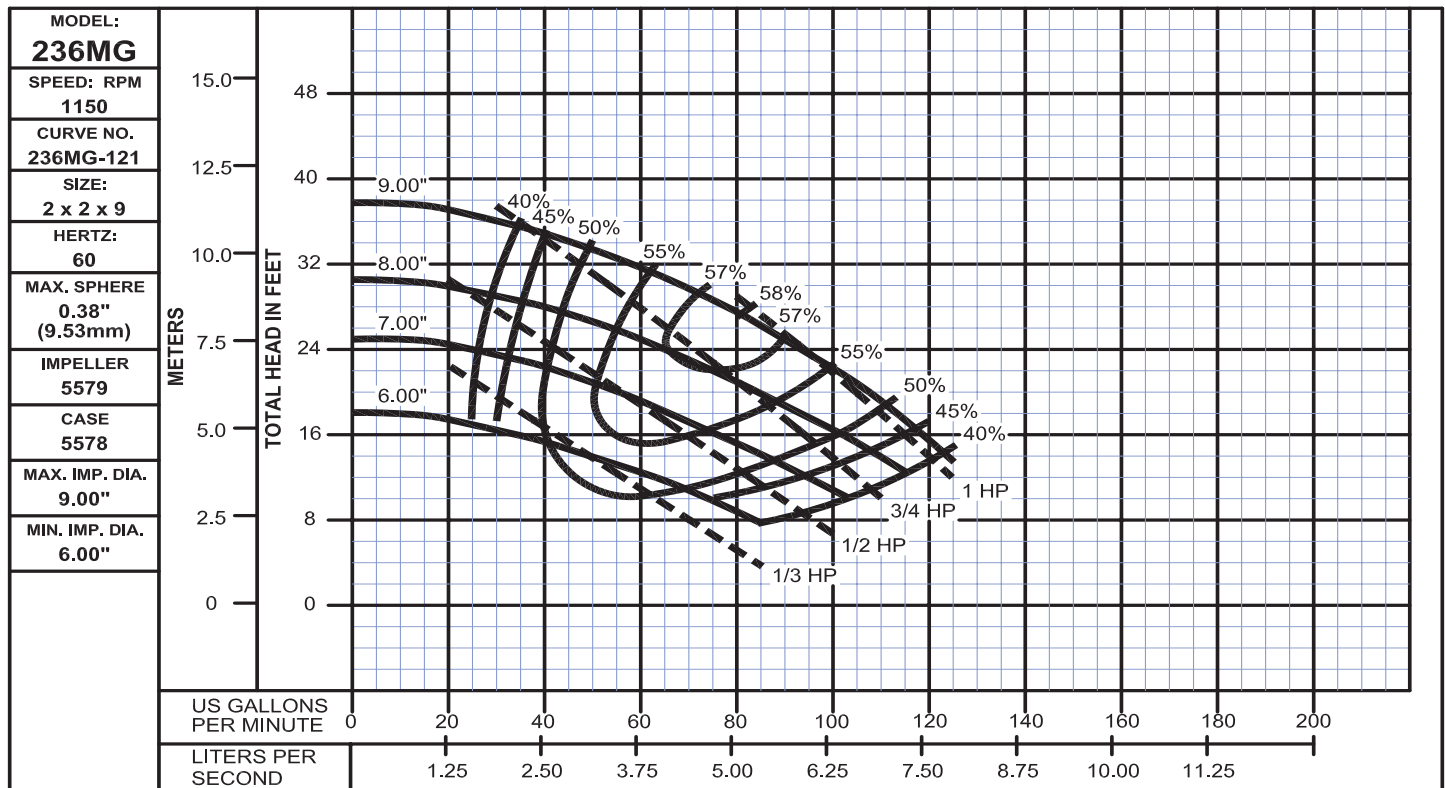

Performance Curves

236MG
Bulletin 710

WEINMAN®

www.cranepumps.com

Column Sump Pumps

SECTION 710
PAGE 16
DATE 2/10

CRANE
A Crane Co. Company

PUMPS & SYSTEMS