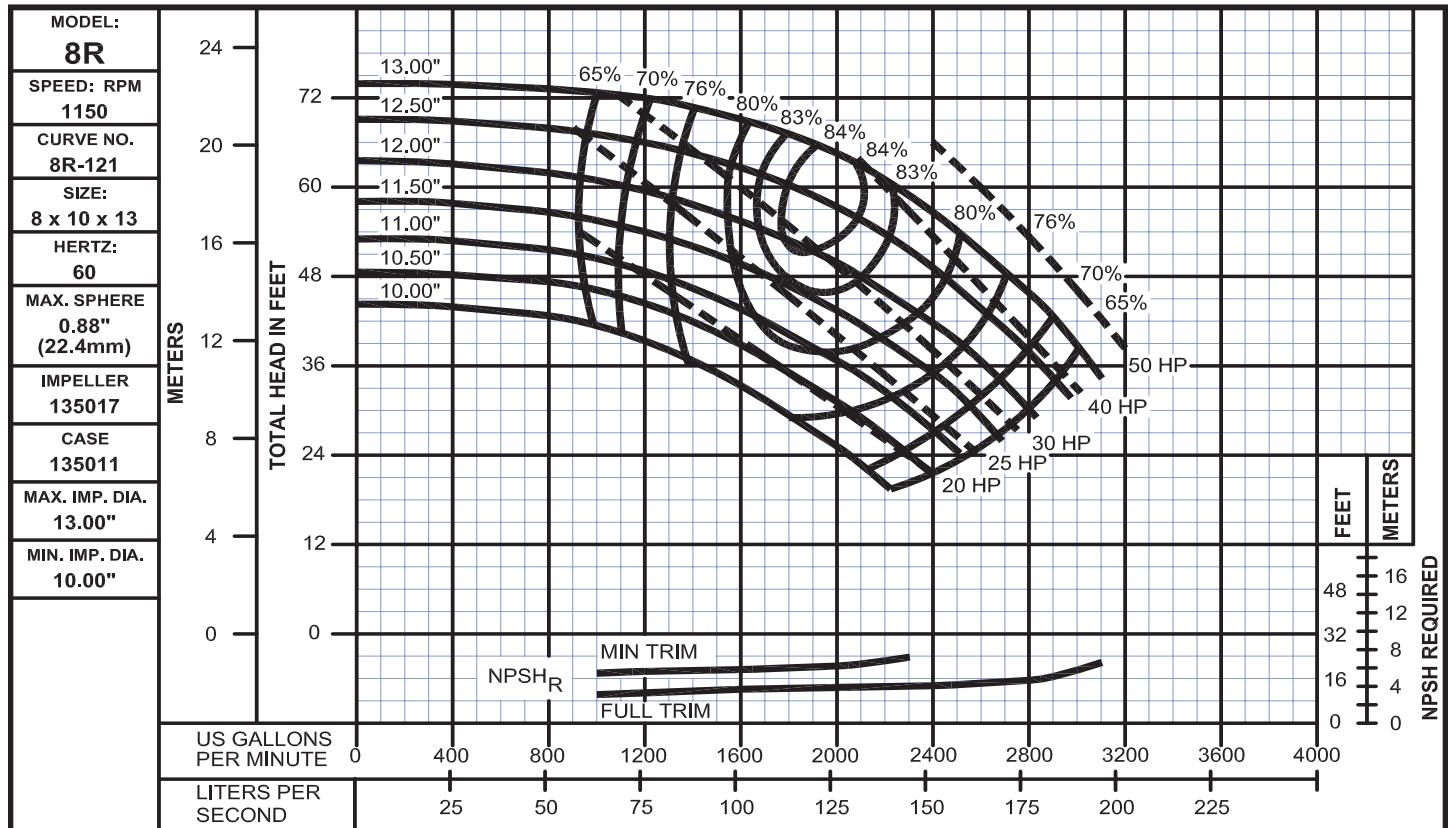

End Suction Back Pull-Out

Performance Curves

Model 8R

WEINMAN®

www.cranepumps.com

End Suction Back Pull-Out

SECTION 575
PAGE 156
DATE 8/14

CRANE
A Crane Co. Company