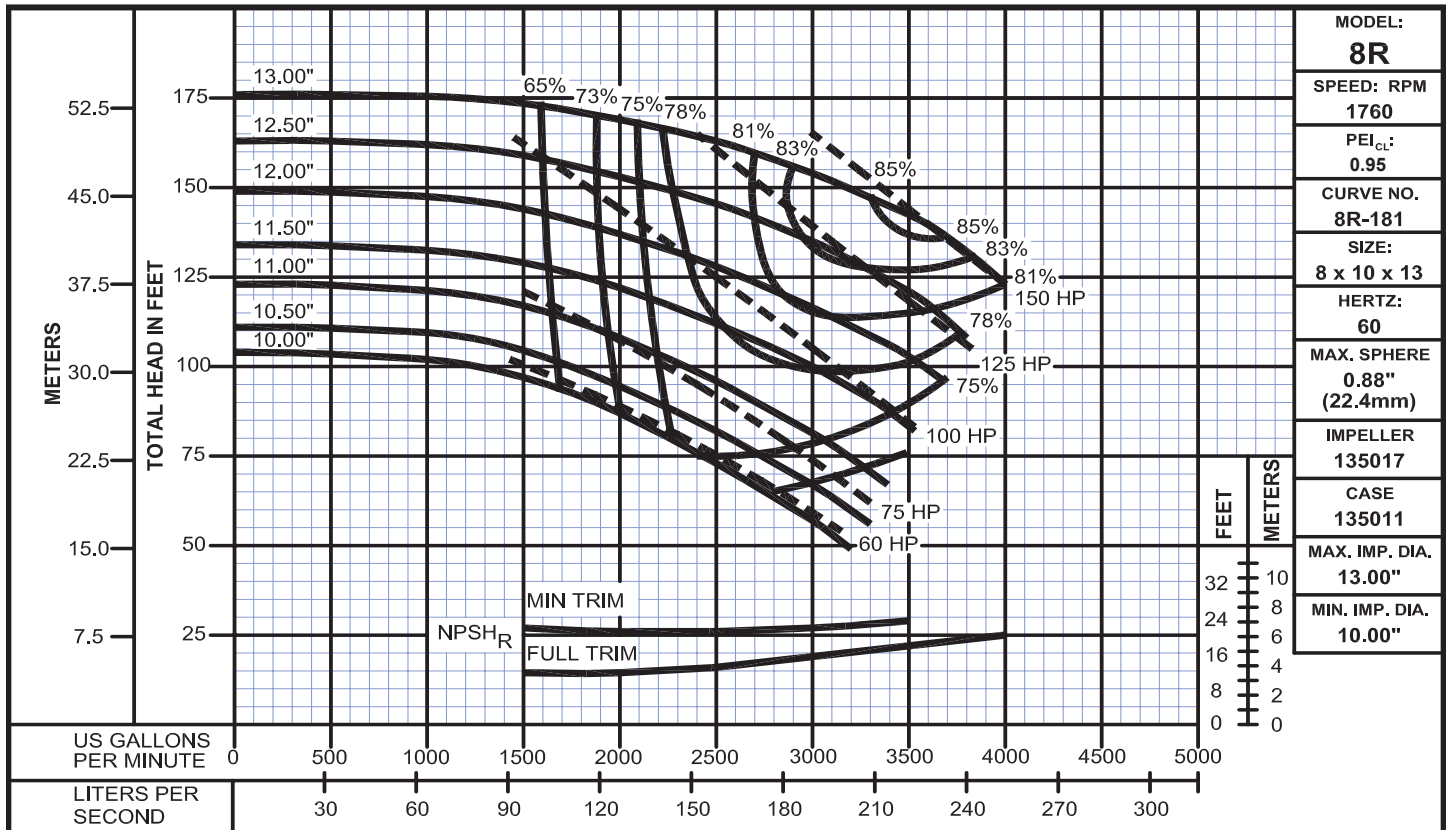

End Suction Back Pull-Out

Performance Curves

Model 8R

WEINMAN®

www.cranepumps.com

End Suction Back Pull-Out

SECTION 575
PAGE 156
DATE 8/14

CRANE
A Crane Co. Company