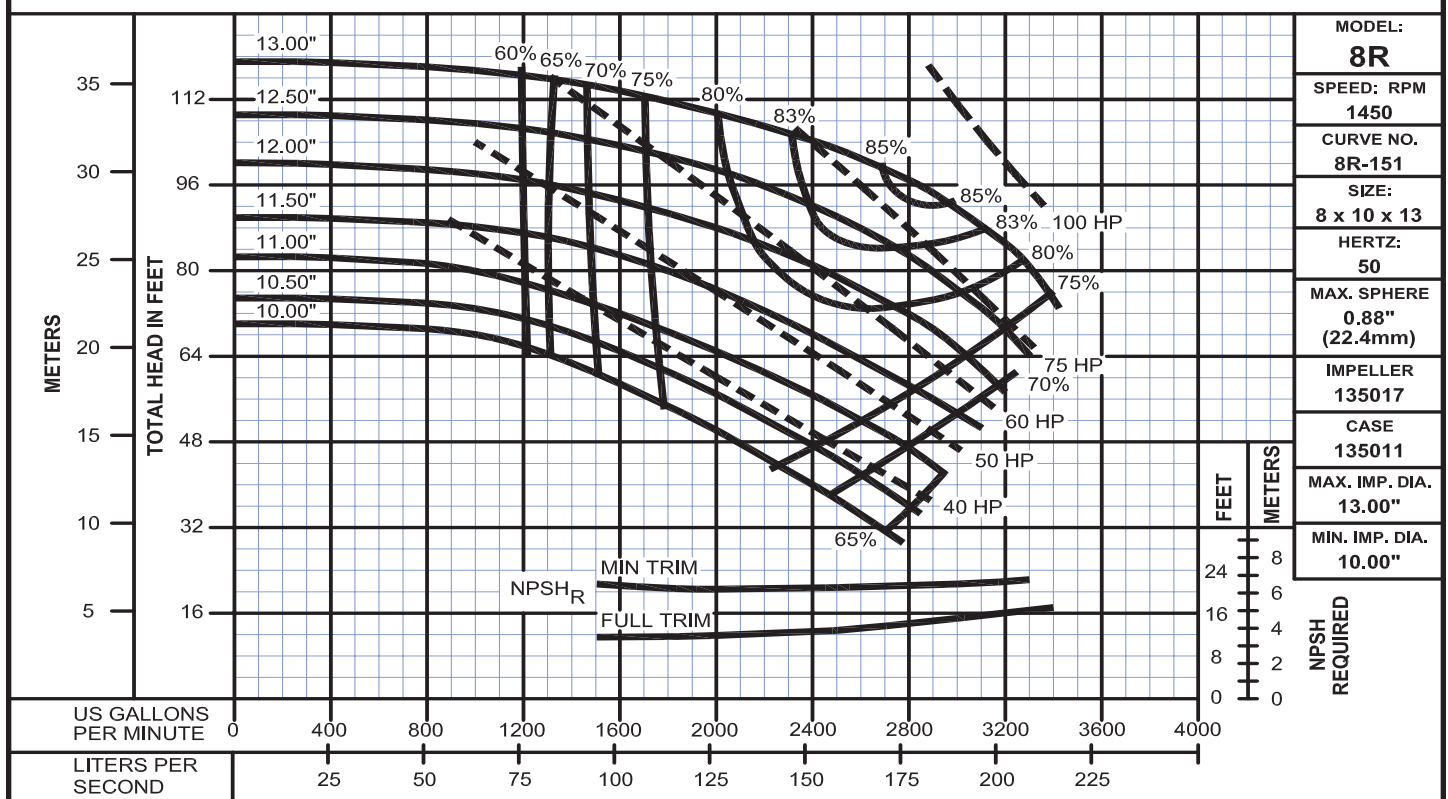

End Suction Back Pull-Out

Performance Curves

Model 8R

WEINMAN®

www.cranepumps.com

End Suction Back Pull-Out

SECTION 575
PAGE 156
DATE 8/14

CRANE
A Crane Co. Company