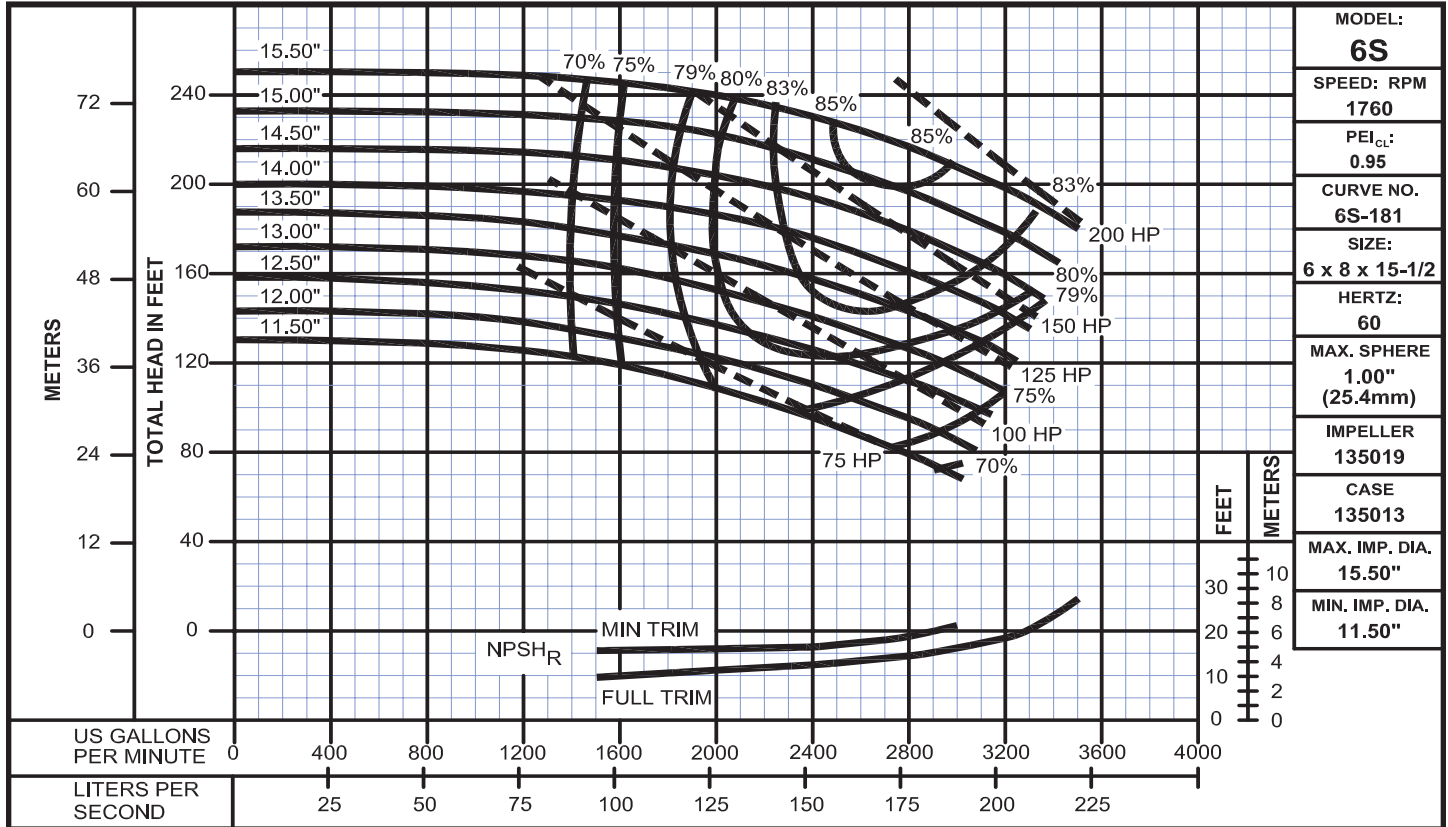

End Suction Back Pull-Out

Performance Curves

Model 6S

WEINMAN®

www.cranepumps.com

End Suction Back Pull-Out

SECTION 575
PAGE 154
DATE 8/14

CRANE
A Crane Co. Company