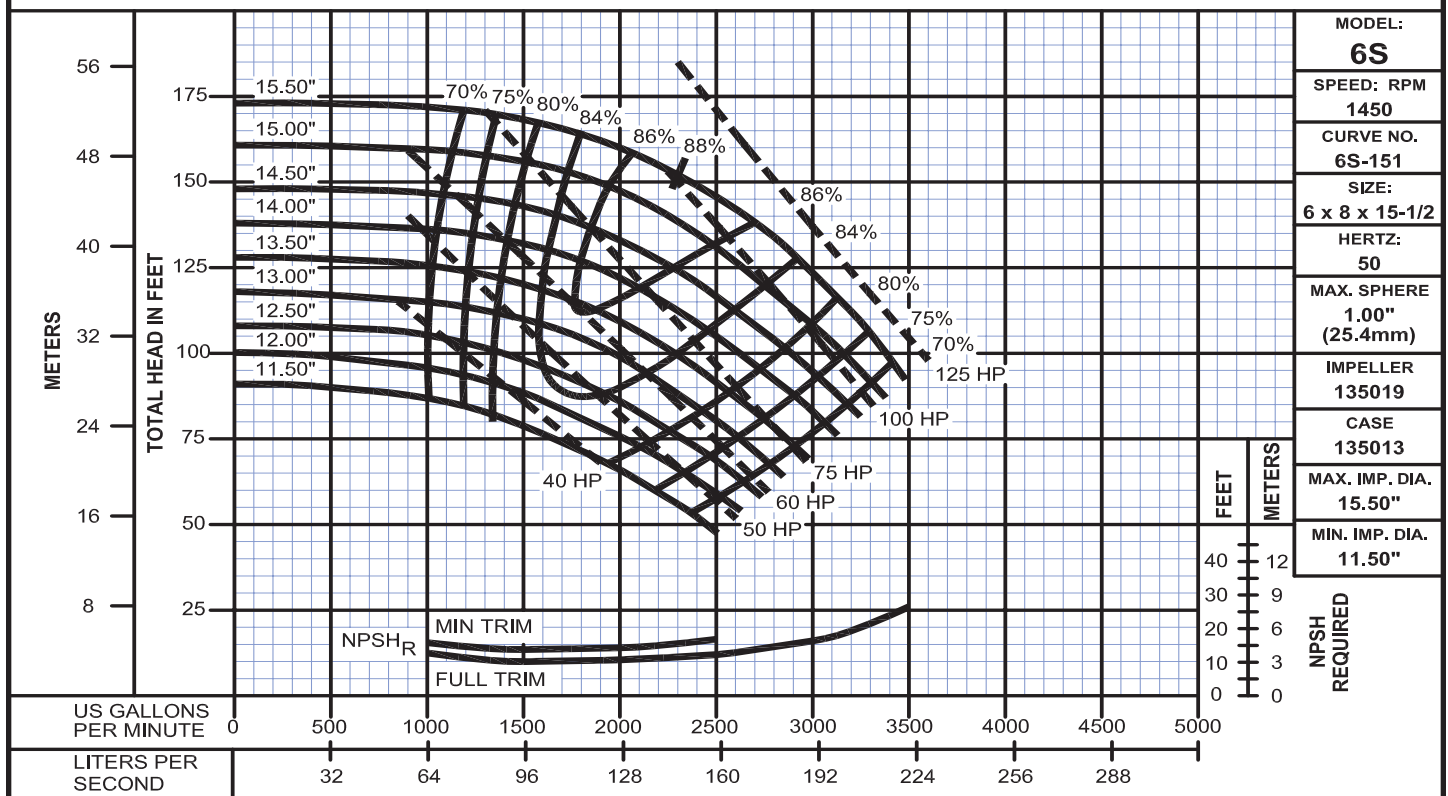

End Suction Back Pull-Out

Performance Curves

Model 6S

WEINMAN®

www.cranepumps.com

End Suction Back Pull-Out

SECTION 575
PAGE 154
DATE 8/14

CRANE
A Crane Co. Company