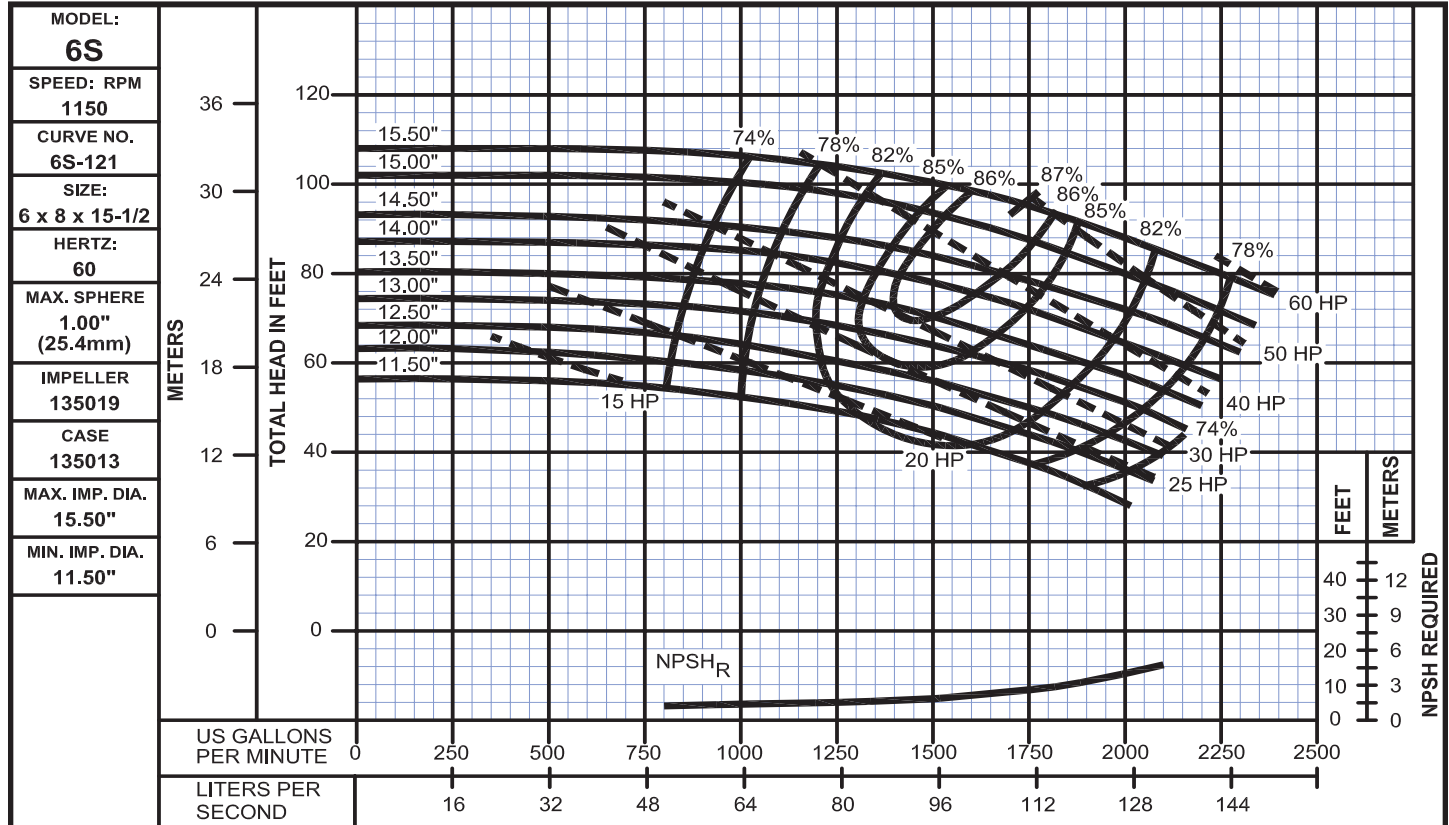

End Suction Back Pull-Out

Performance Curves

Model 6S

WEINMAN®

www.cranepumps.com

End Suction Back Pull-Out

SECTION 575
PAGE 154
DATE 8/14

CRANE
A Crane Co. Company