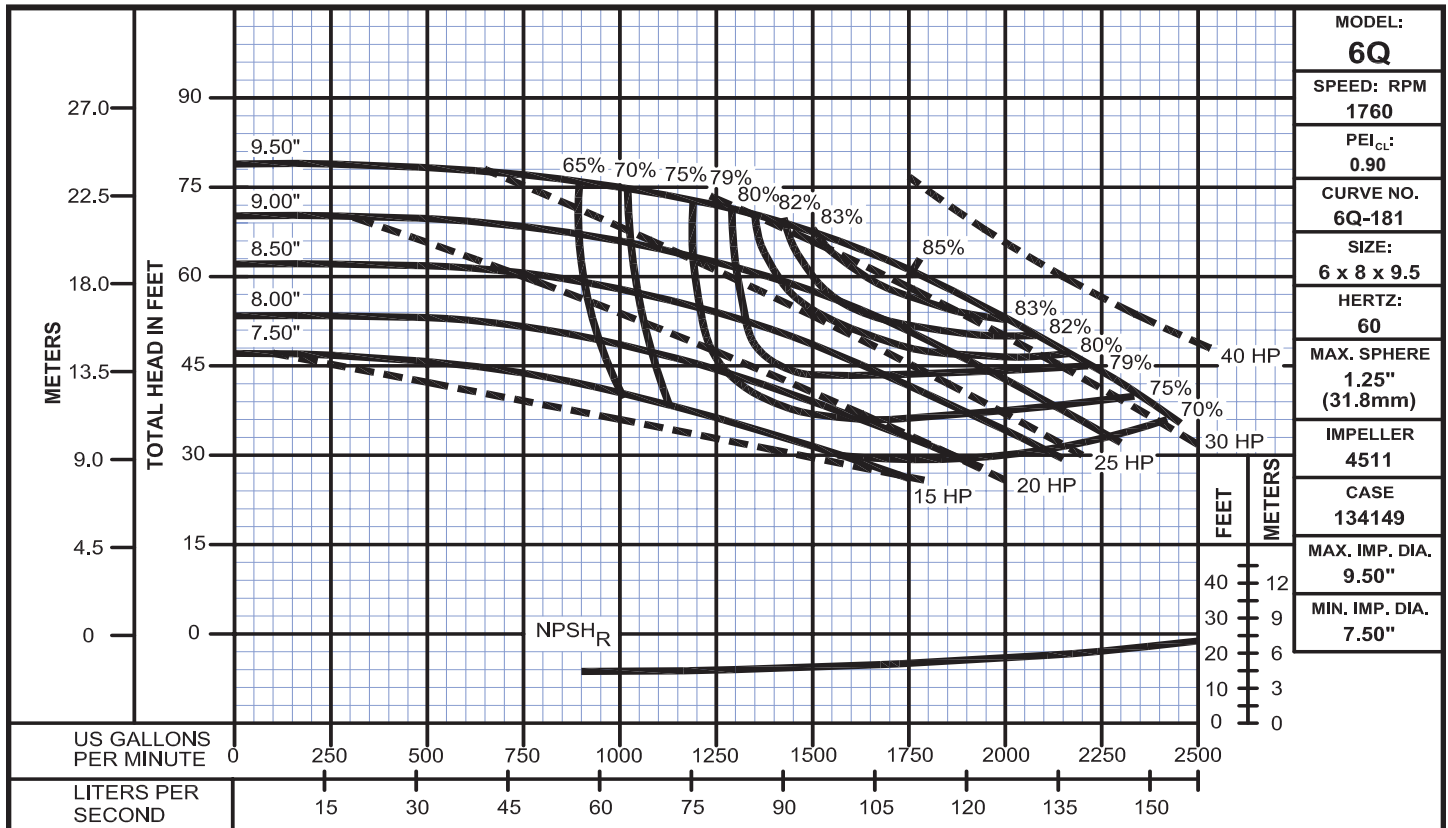

### End Suction Back Pull-Out

# Performance Curves

Model 6Q