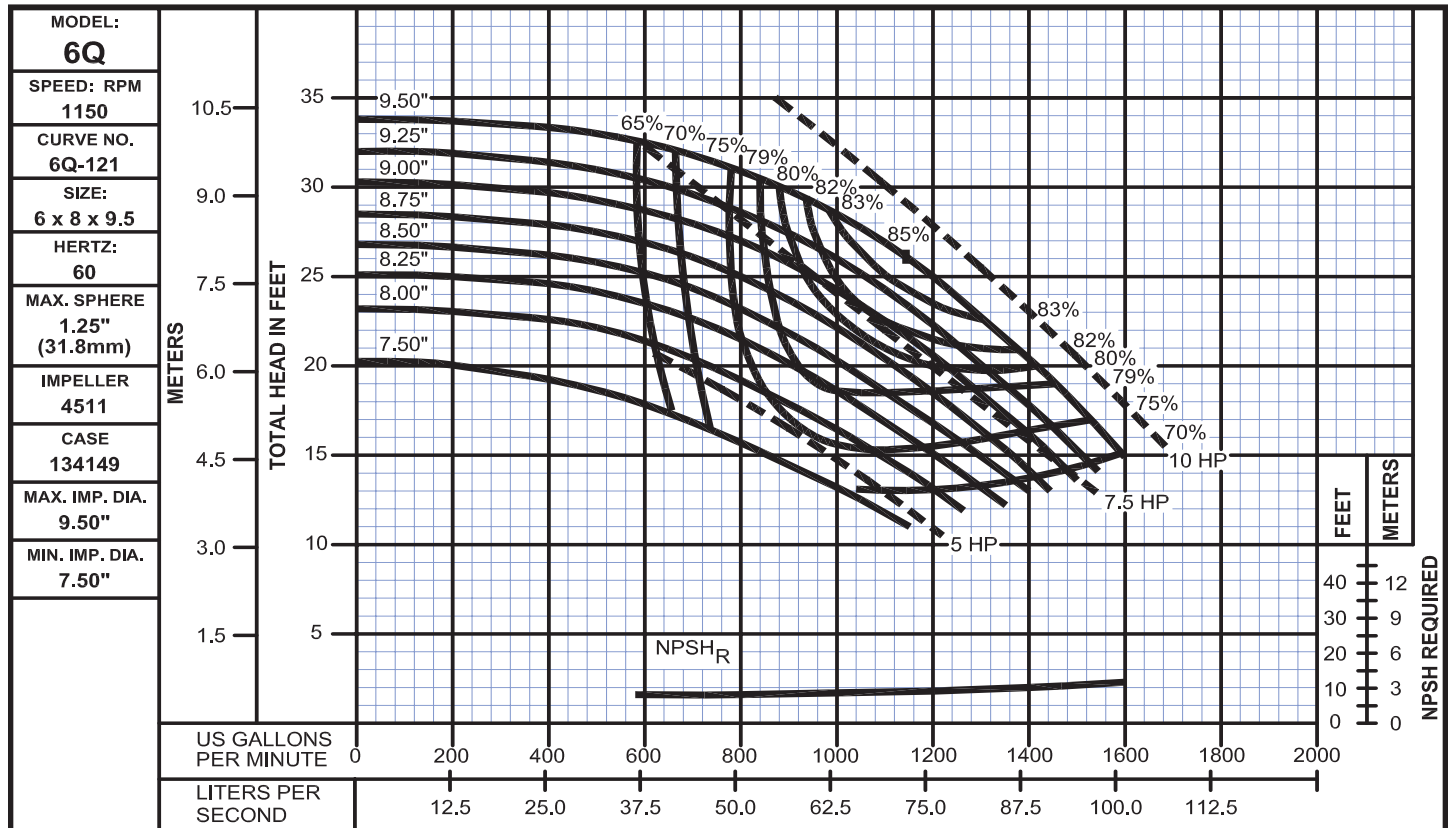

Performance Curves

Model 6Q

WEINMAN®

www.cranepumps.com

End Suction Back Pull-Out

SECTION 575
PAGE 150
DATE 8/14

CRANE
A Crane Co. Company

PUMPS & SYSTEMS

USA: (937) 778-8947 • Canada: (905) 457-6223 • International: (937) 615-3598