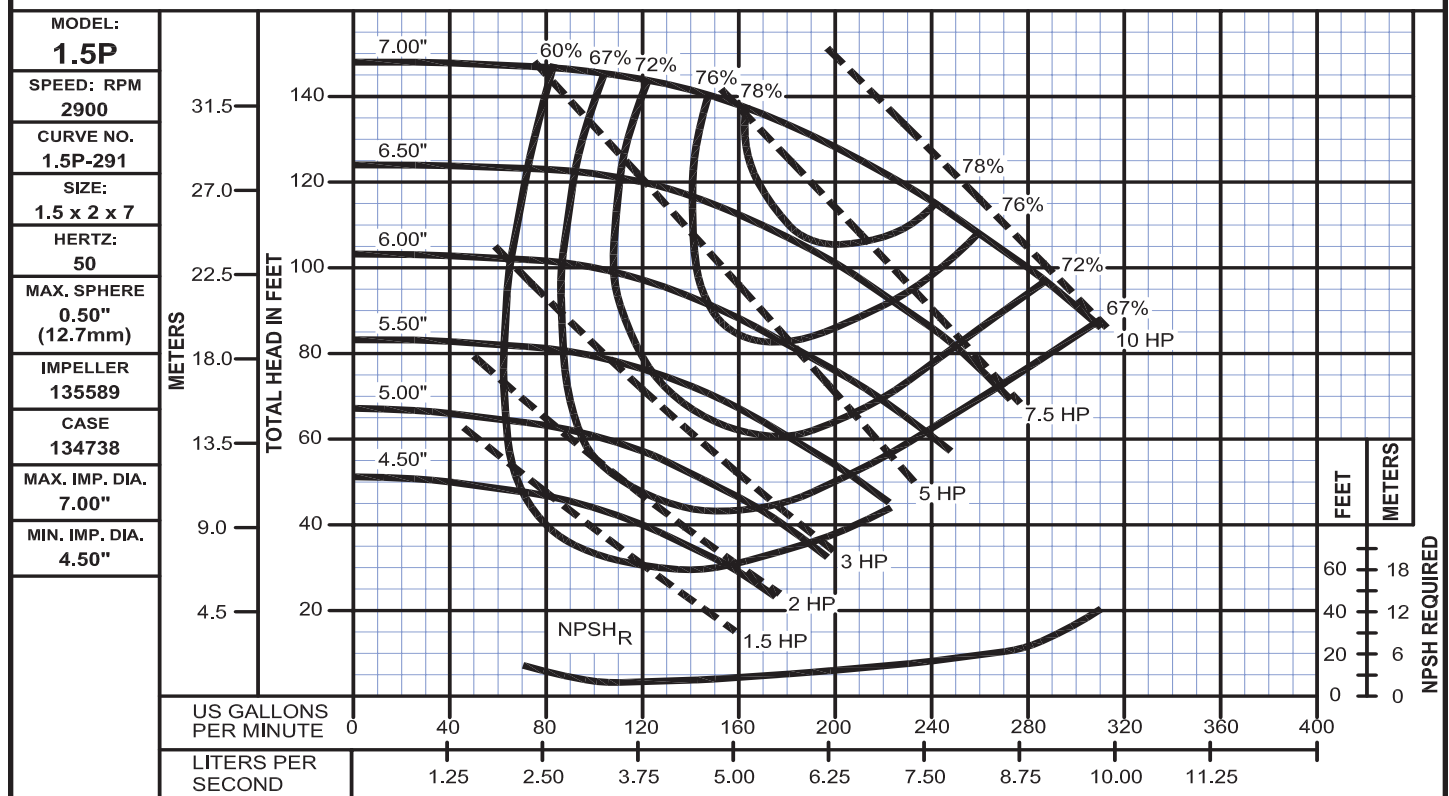

Performance Curves

Model 1.5P

WEINMAN®

www.cranepumps.com

End Suction Back Pull-Out

SECTION 575
PAGE 114
DATE 12/17

CRANE
A Crane Co. Company

PUMPS & SYSTEMS

USA: (937) 778-8947 • Canada: (905) 457-6223 • International: (937) 615-3598

End Suction Back Pull-Out