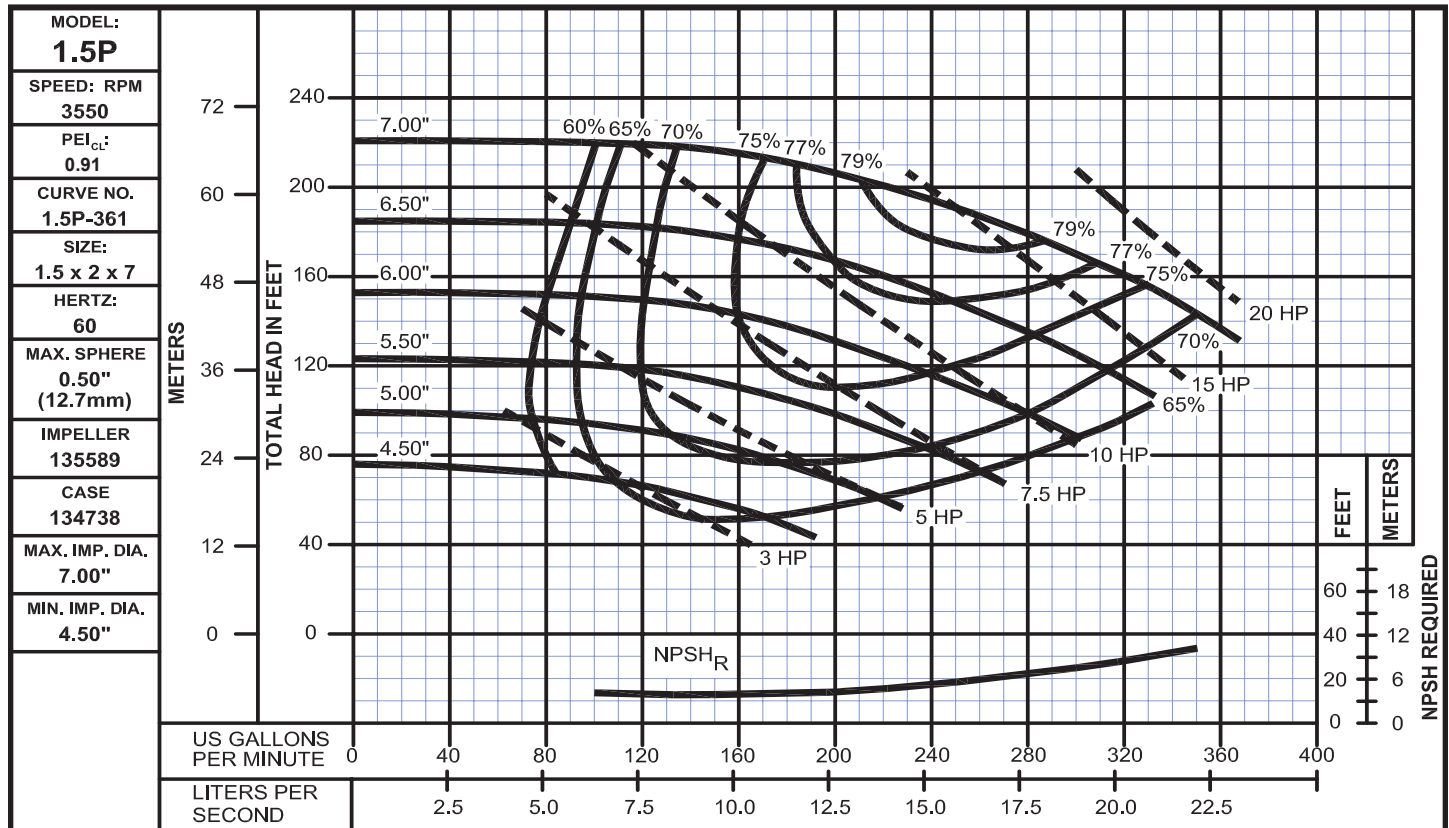

Performance Curves

Model 1.5P

WEINMAN®

www.cranepumps.com

End Suction Back Pull-Out

SECTION 575
PAGE 114
DATE 12/17

CRANE
A Crane Co. Company

PUMPS & SYSTEMS

USA: (937) 778-8947 • Canada: (905) 457-6223 • International: (937) 615-3598

End Suction Back Pull-Out