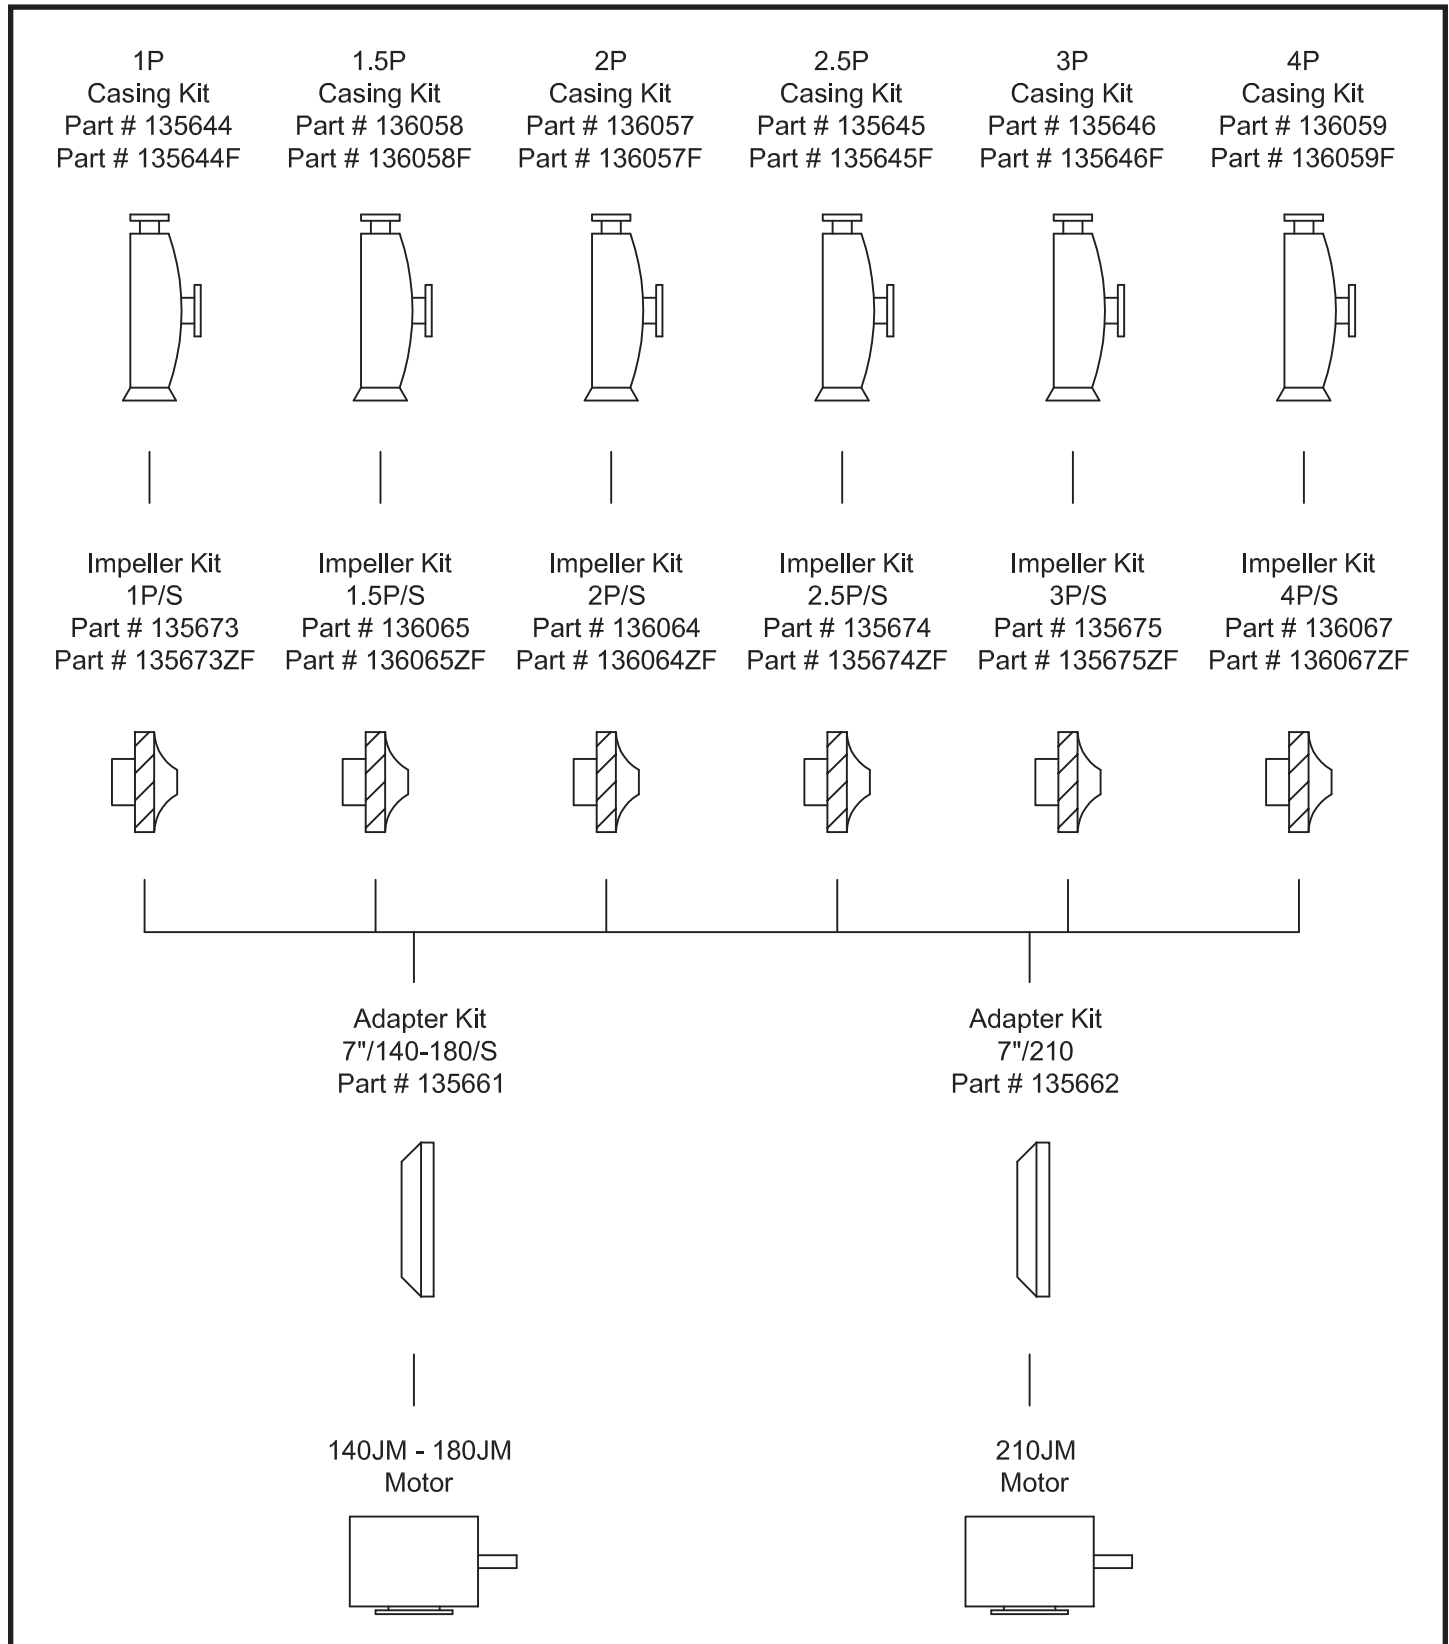

Interchangeability Chart

Type P, Small Adapter Kit
Bulletin 375

WEINMAN®

www.cranepumps.com

End Suction Back Pull-Out

SECTION 375
PAGE 8
DATE 6/16

CRANE
A Crane Co. Company

PUMPS & SYSTEMS

USA: (937) 778-8947 • Canada: (905) 457-6223 • International: (937) 615-3598