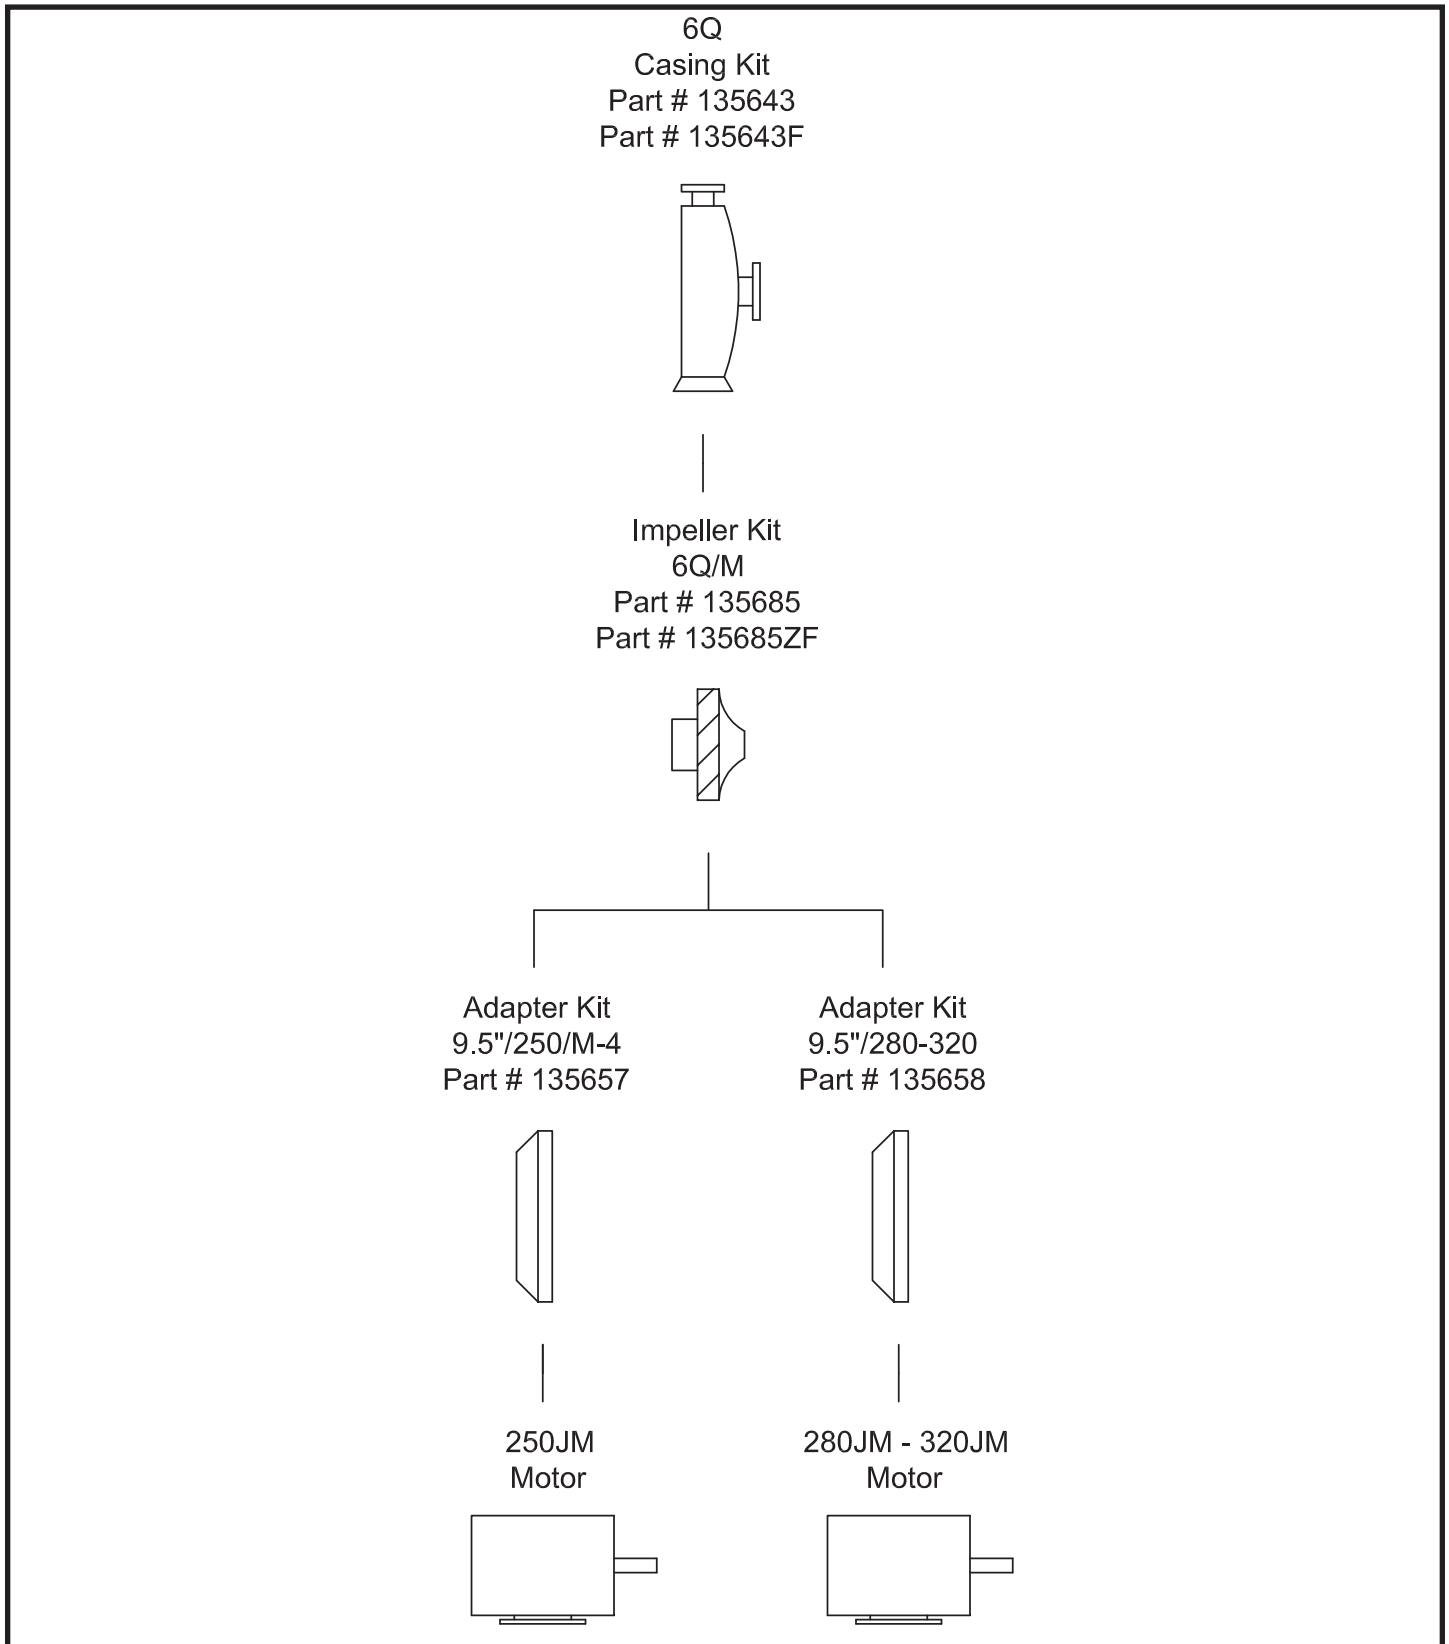

End Suction Back Pull-Out