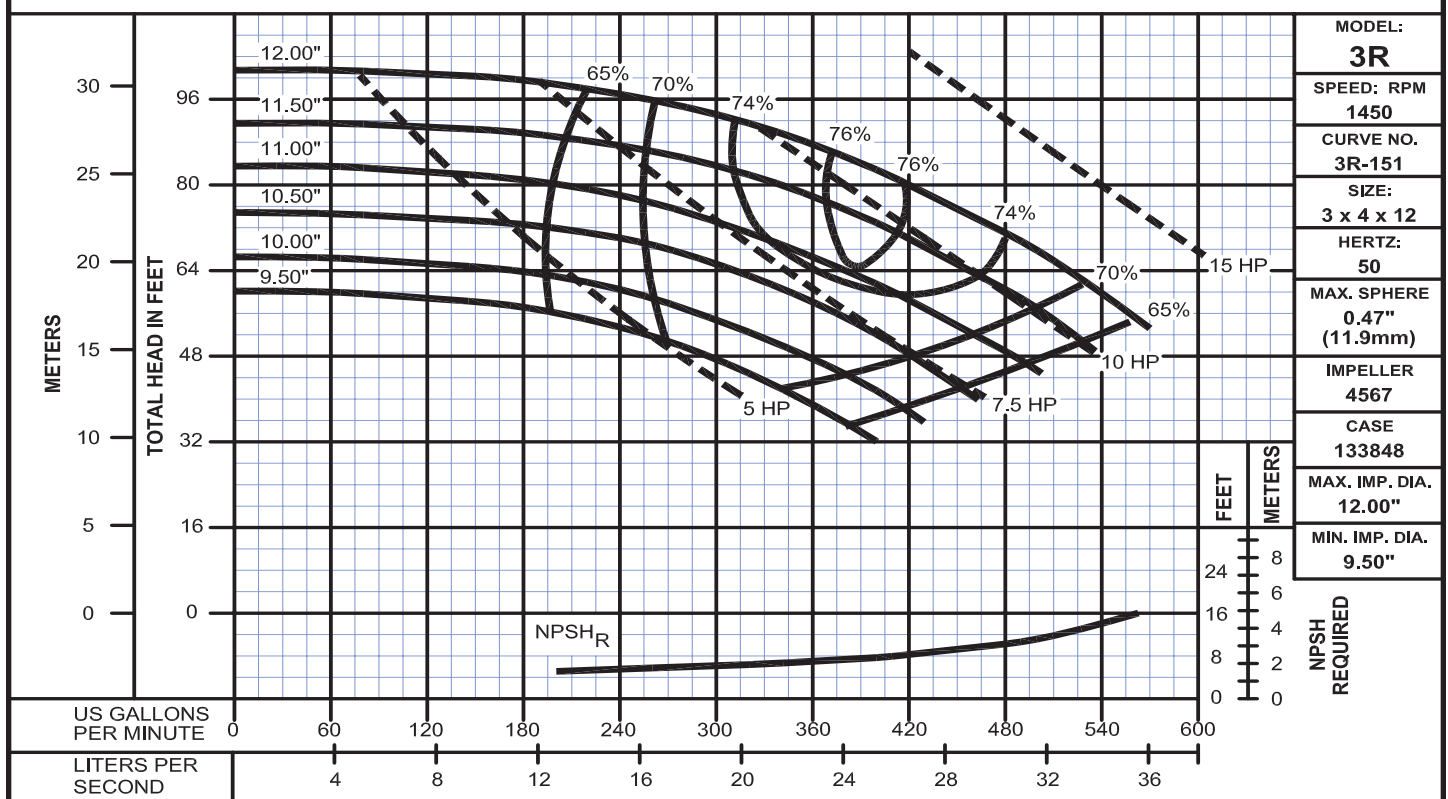

### End Suction Back Pull-Out

# Performance Curves

Model 3R