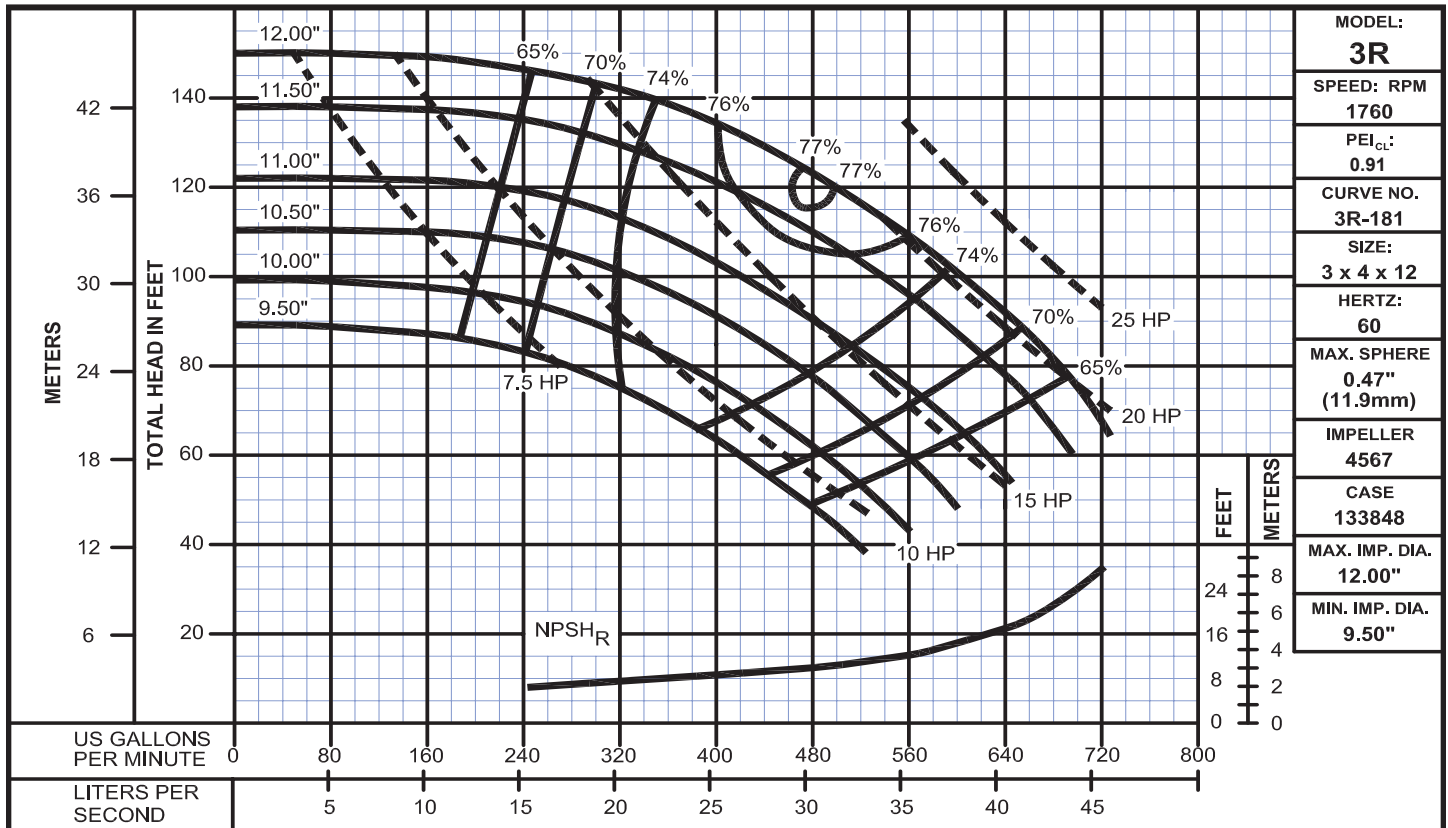

### End Suction Back Pull-Out

# Performance Curves

Model 3R