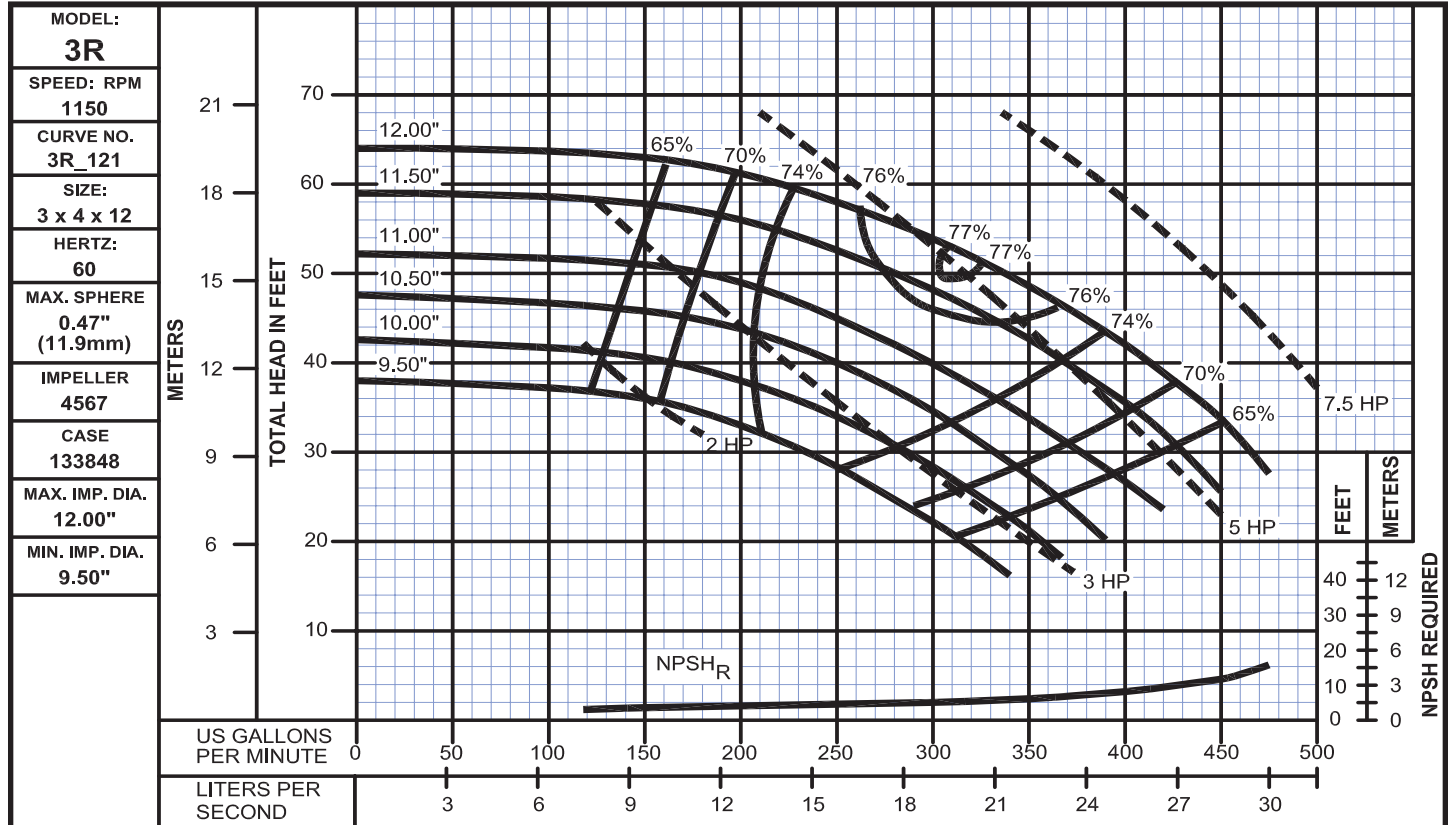

Performance Curves

Model 3R

WEINMAN®

www.cranepumps.com

End Suction Back Pull-Out

SECTION 375
PAGE 110
DATE 8/14

PUMPS & SYSTEMS

A Crane Co. Company

USA: (937) 778-8947 • Canada: (905) 457-6223 • International: (937) 615-3598