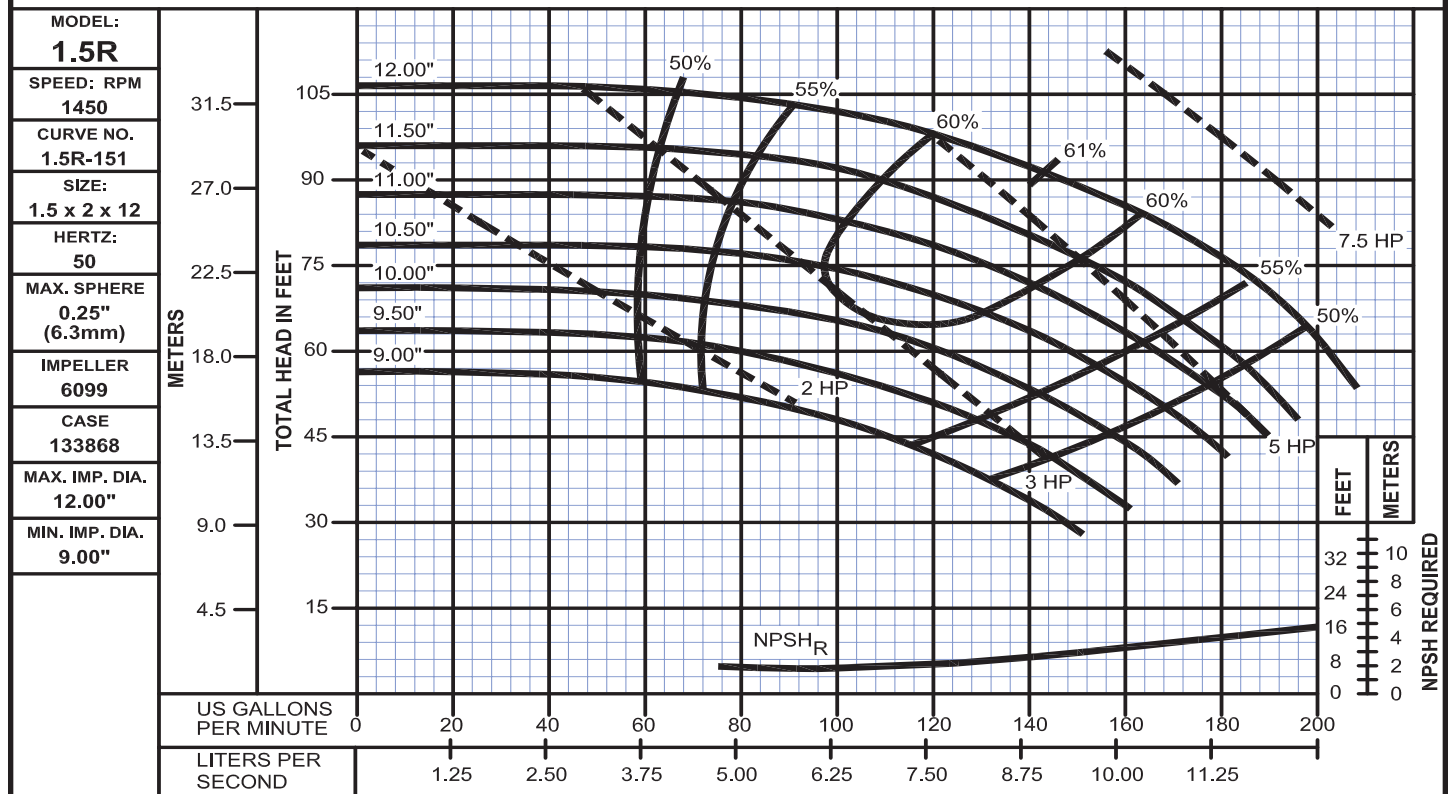

Performance Curves

Model 1.5R

WEINMAN®

www.cranepumps.com

End Suction Back Pull-Out

SECTION 375
PAGE 92
DATE 12/17

CRANE
A Crane Co. Company

PUMPS & SYSTEMS

USA: (937) 778-8947 • Canada: (905) 457-6223 • International: (937) 615-3598