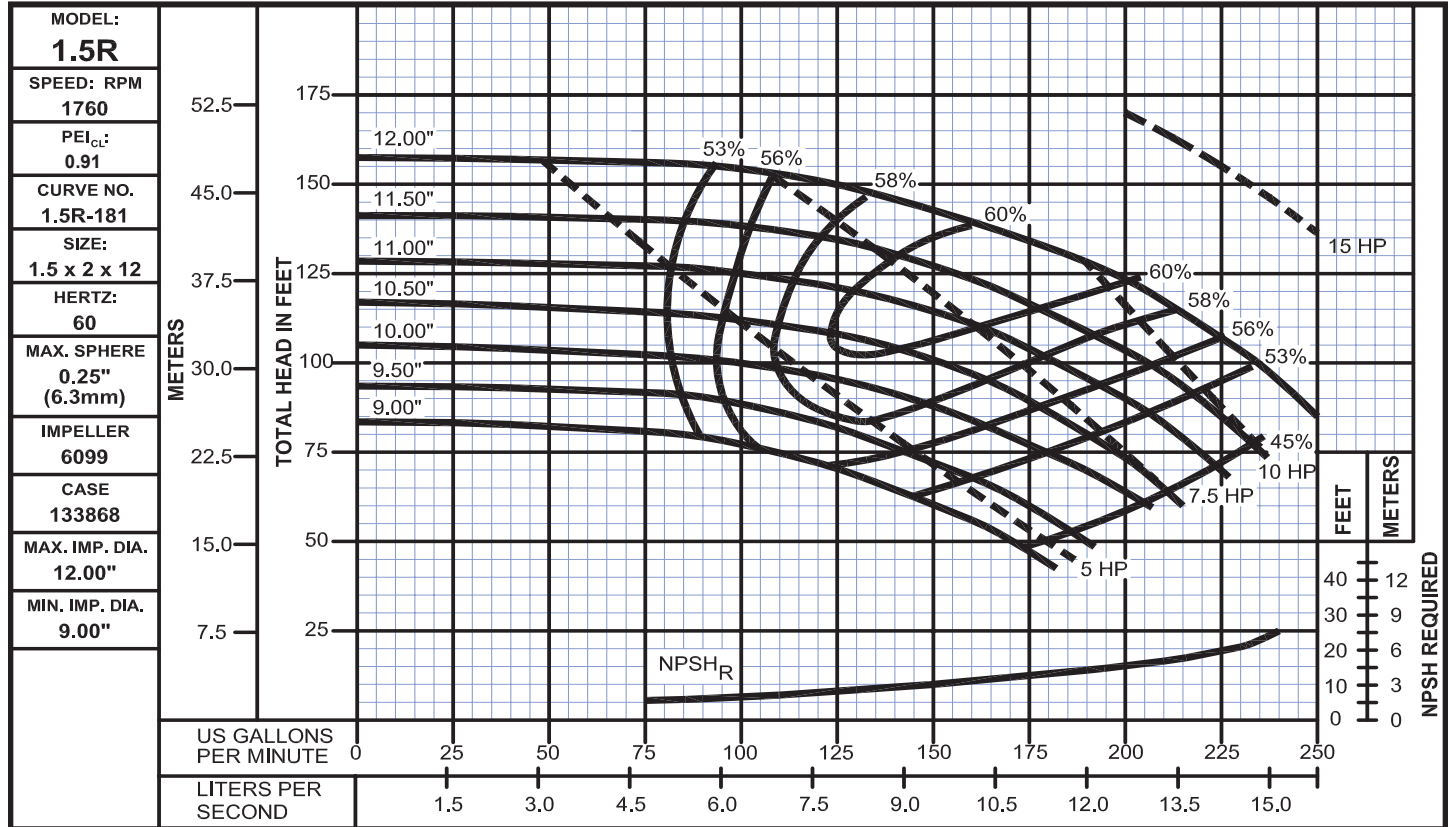

Performance Curves

Model 1.5R

WEINMAN®

www.cranepumps.com

End Suction Back Pull-Out

SECTION 375
PAGE 92
DATE 12/17

CRANE
A Crane Co. Company

PUMPS & SYSTEMS

USA: (937) 778-8947 • Canada: (905) 457-6223 • International: (937) 615-3598