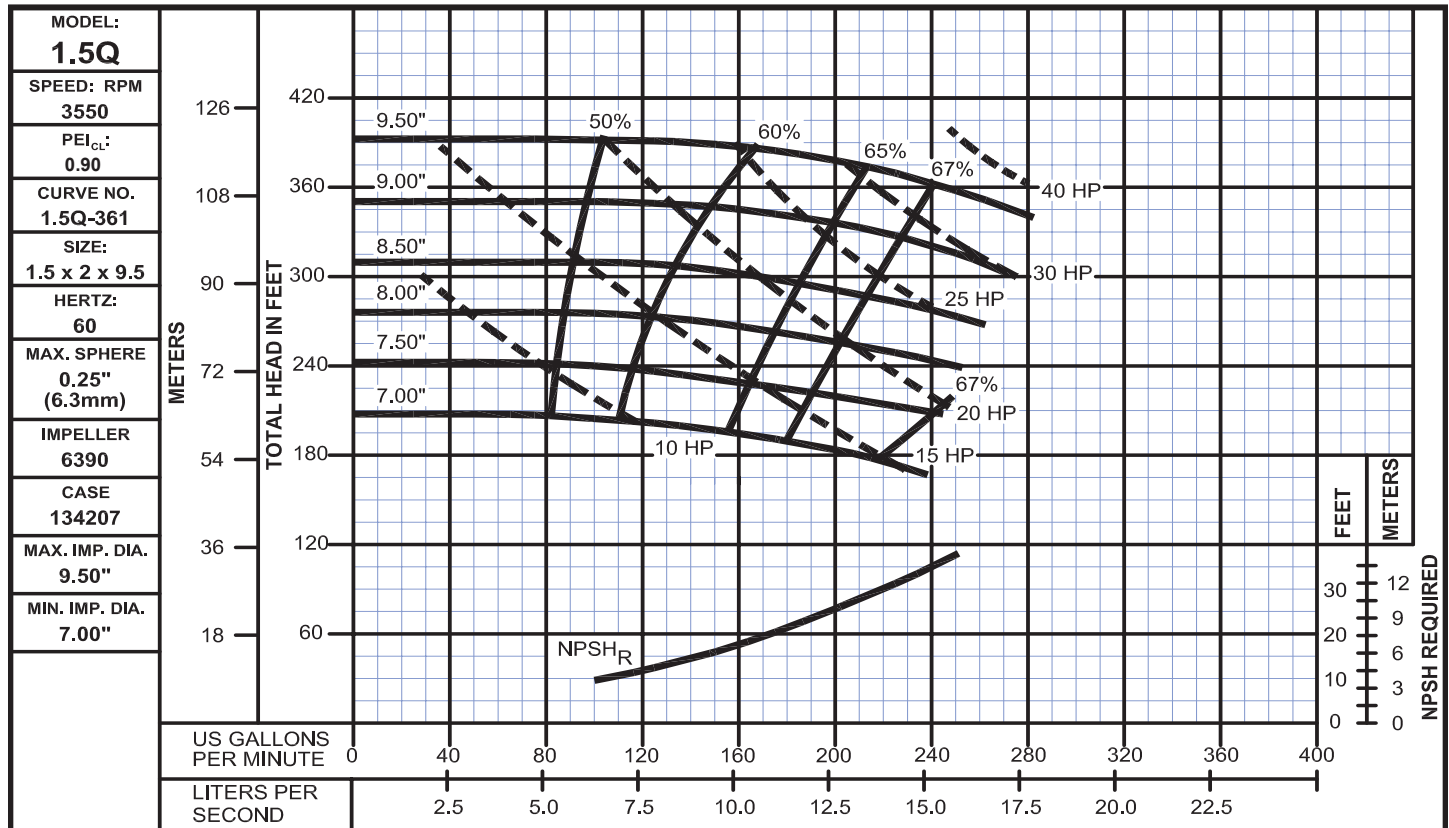

Performance Curves

Model 1.5Q

WEINMAN®

www.cranepumps.com

End Suction Back Pull-Out

SECTION 375
PAGE 90
DATE 12/17

CRANE
®

PUMPS & SYSTEMS

A Crane Co. Company

USA: (937) 778-8947 • Canada: (905) 457-6223 • International: (937) 615-3598