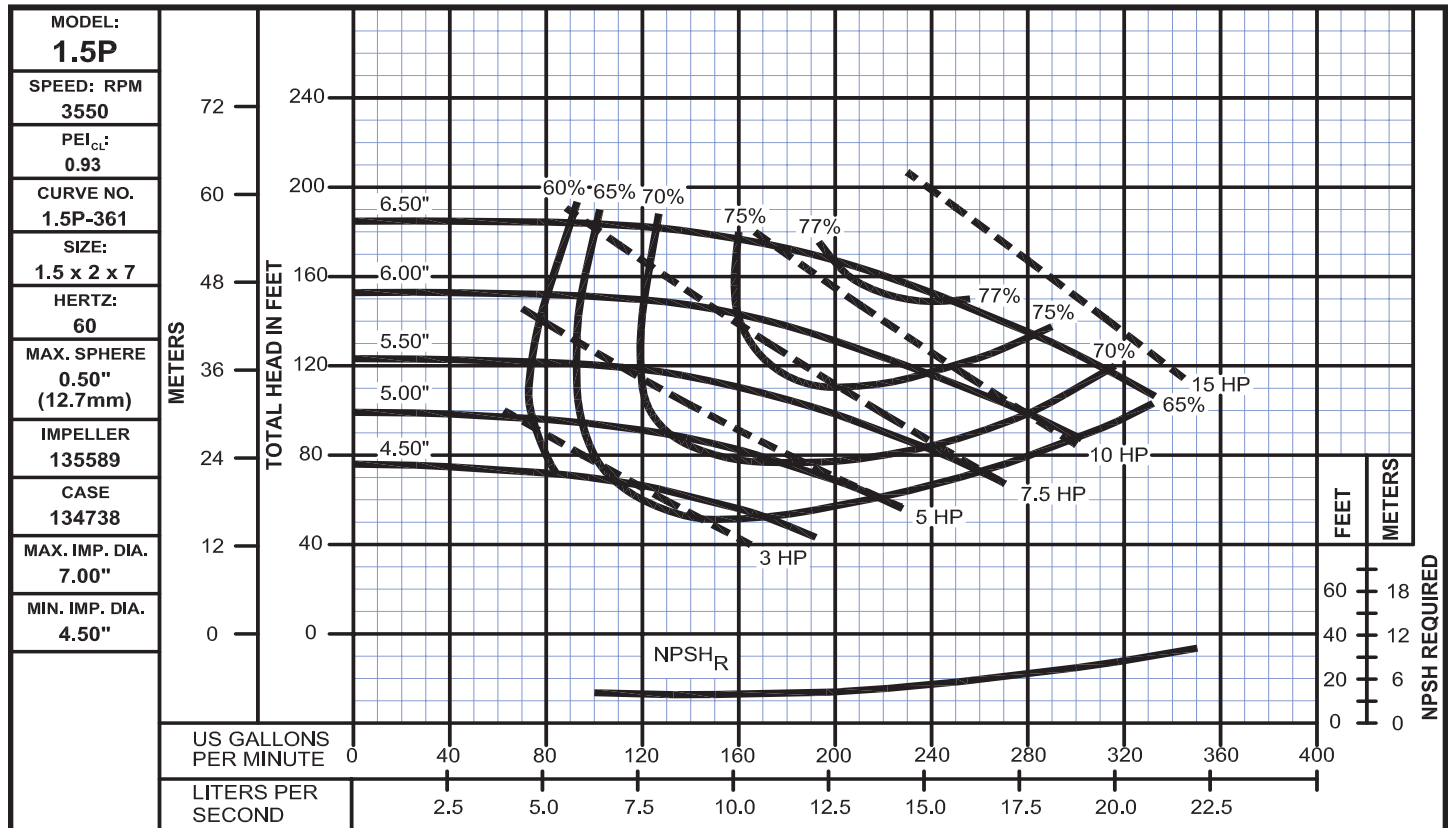

Performance Curves

Model 1.5P

WEINMAN®

www.cranepumps.com

End Suction Back Pull-Out

SECTION 375
PAGE 88
DATE 12/17

CRANE
A Crane Co. Company

PUMPS & SYSTEMS

USA: (937) 778-8947 • Canada: (905) 457-6223 • International: (937) 615-3598

End Suction Back Pull-Out