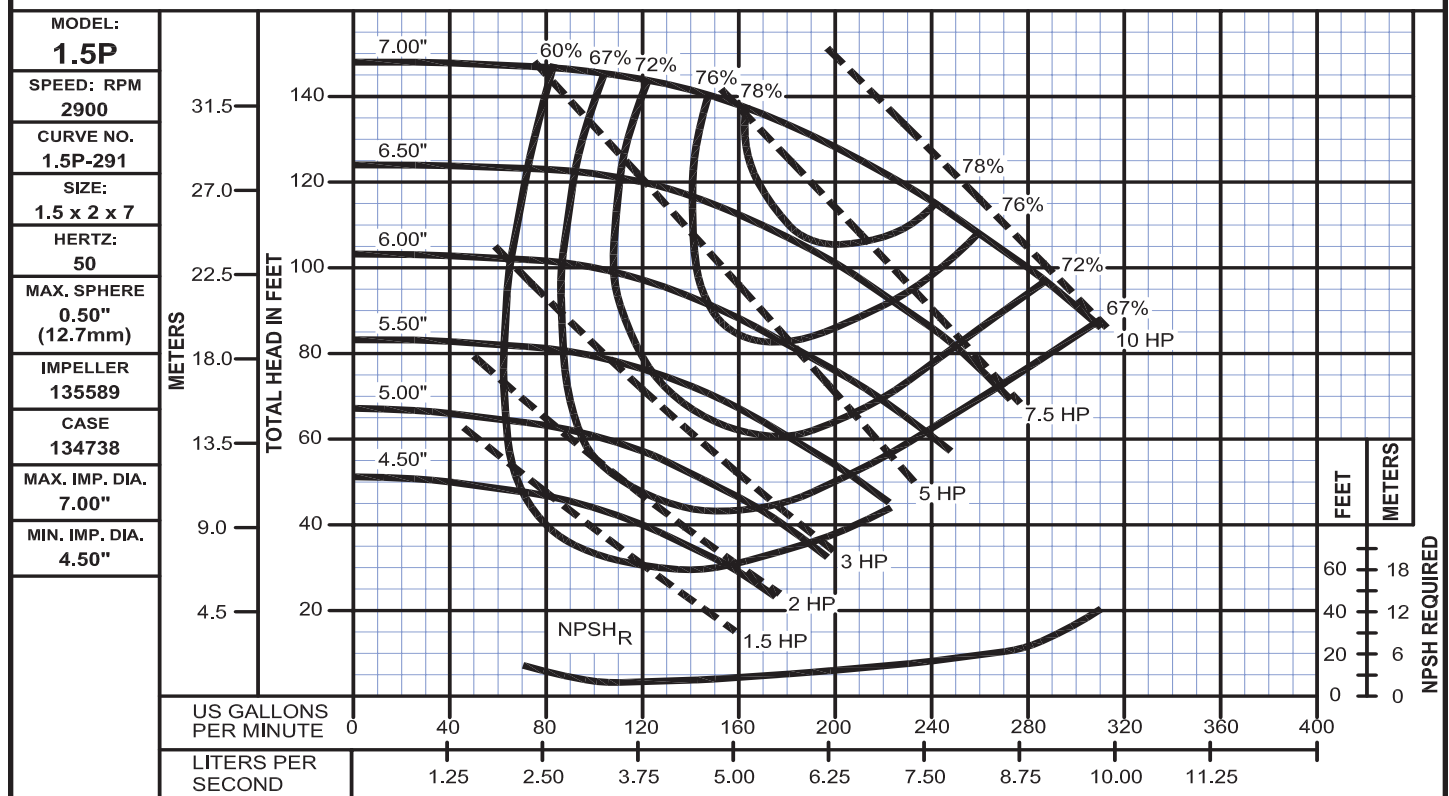

Performance Curves

Model 1.5P

WEINMAN®

www.cranepumps.com

End Suction Back Pull-Out

SECTION 375
PAGE 88
DATE 12/17

CRANE
A Crane Co. Company

PUMPS & SYSTEMS

USA: (937) 778-8947 • Canada: (905) 457-6223 • International: (937) 615-3598

End Suction Back Pull-Out