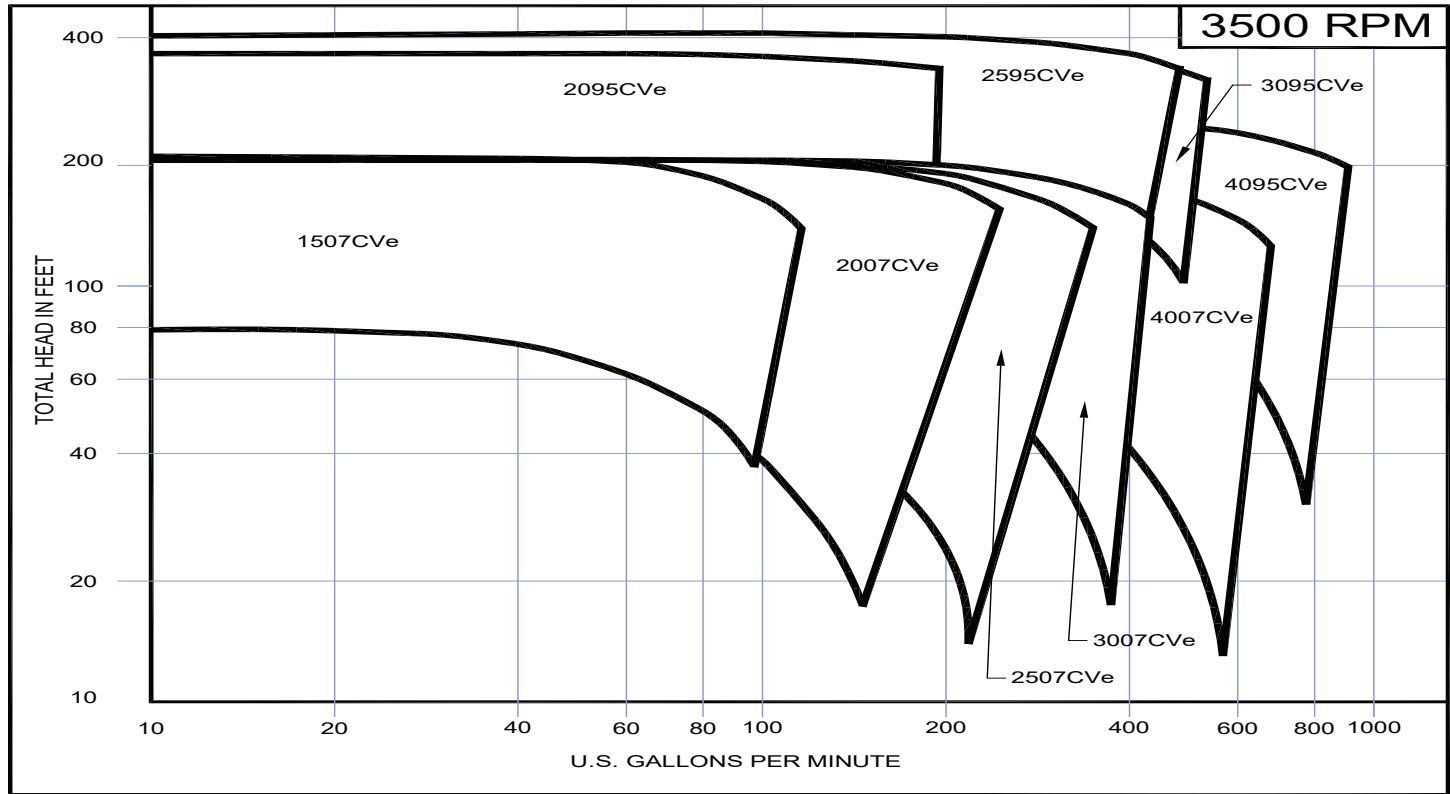

Selection Curves

RPM 3500 & RPM 1750

Bulletin 320

WEINMAN®

www.cranepumps.com

Close Coupled In-Line Pumps

SECTION 320
PAGE 6
DATE 1/20

CRANE
A Crane Co. Company