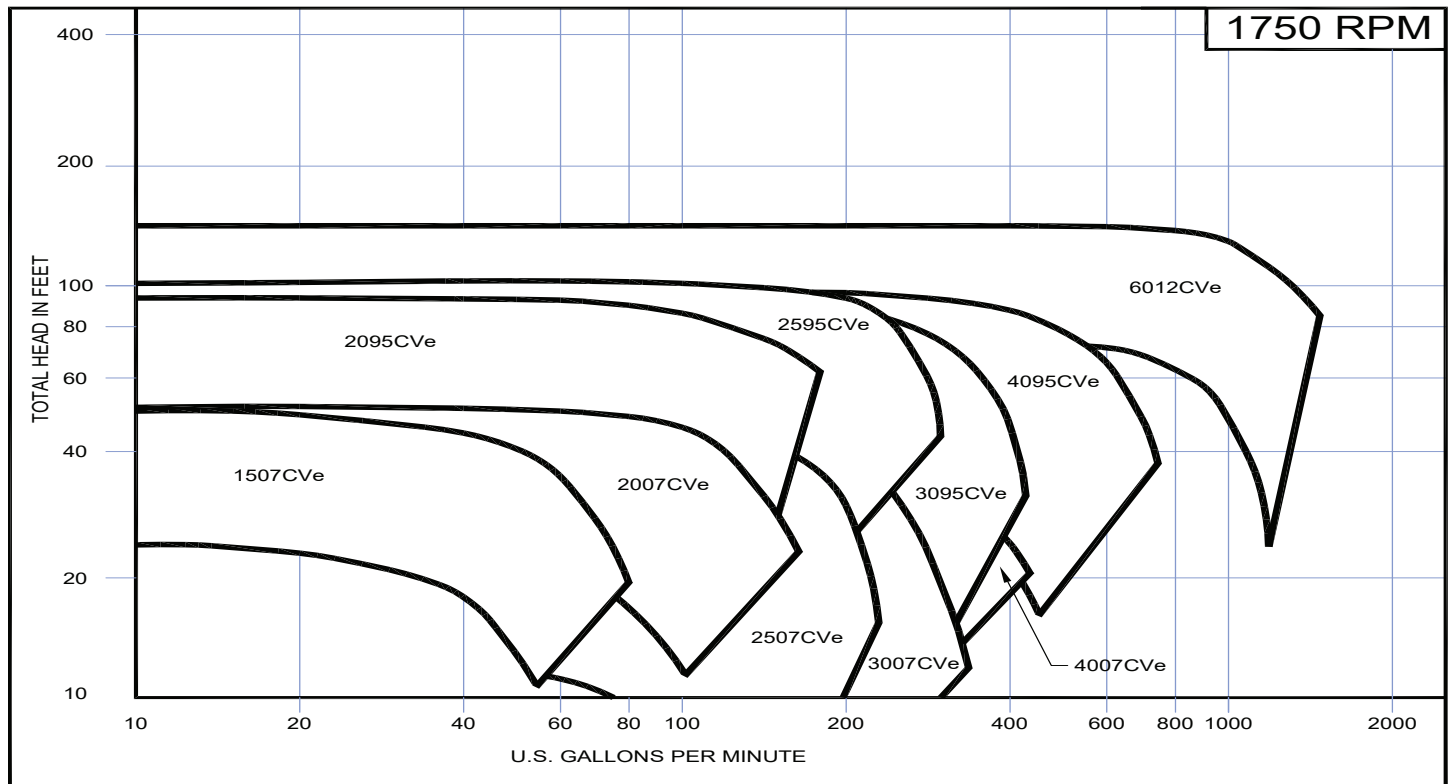

Selection Curves

RPM 3500 & RPM 1750

Bulletin 320

WEINMAN®

www.cranepumps.com

Close Coupled In-Line Pumps

SECTION 320
PAGE 6
DATE 1/20

CRANE
A Crane Co. Company