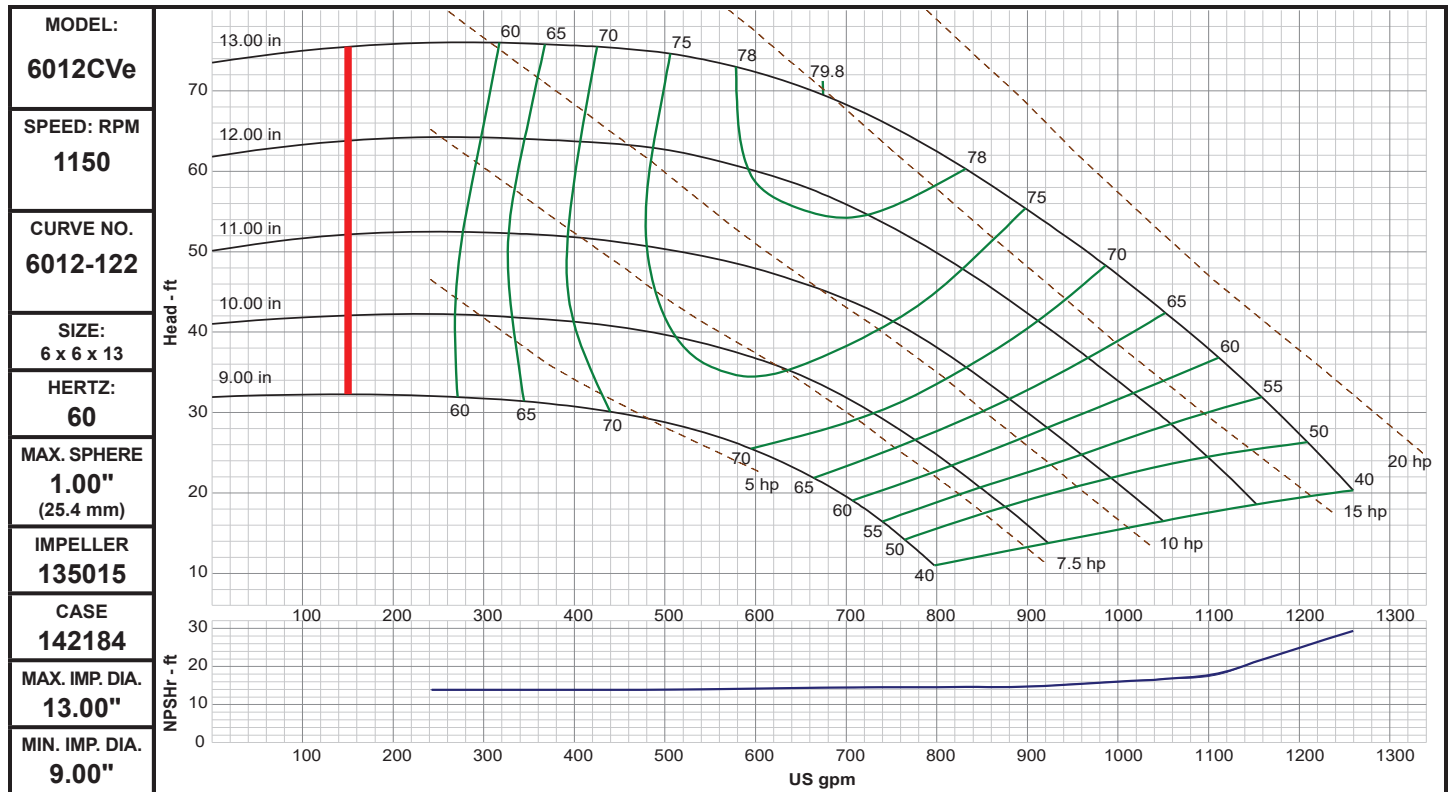

Performance Curves

6012CVe
Bulletin 320

WEINMAN®

www.cranepumps.com

Close Coupled In-Line Pumps

SECTION 320
PAGE 16
DATE 1/20

CRANE
A Crane Co. Company

PUMPS & SYSTEMS