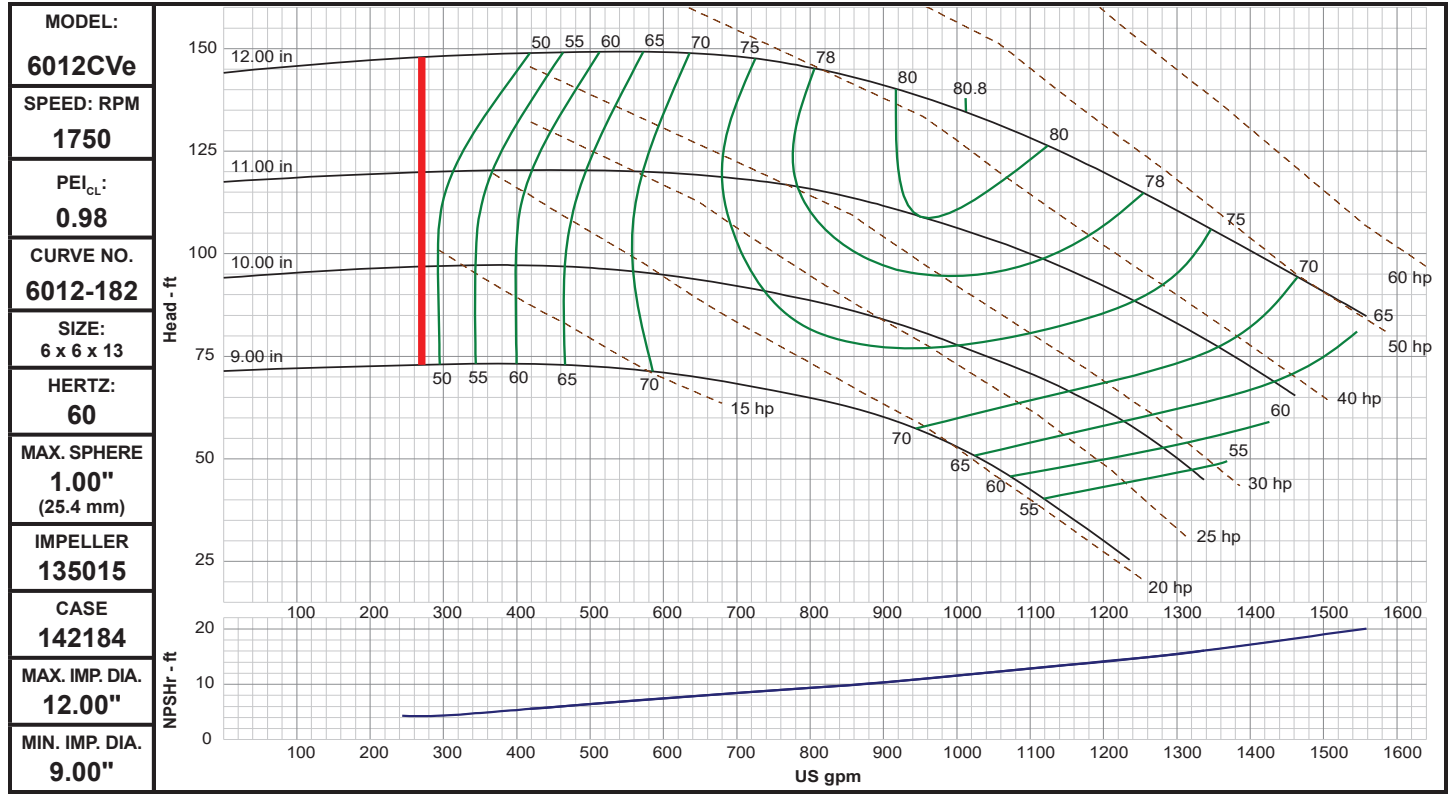

Performance Curves

6012CVe
Bulletin 320

WEINMAN®

www.cranepumps.com

Close Coupled In-Line Pumps

SECTION 320
PAGE 16
DATE 1/20

CRANE
A Crane Co. Company

PUMPS & SYSTEMS