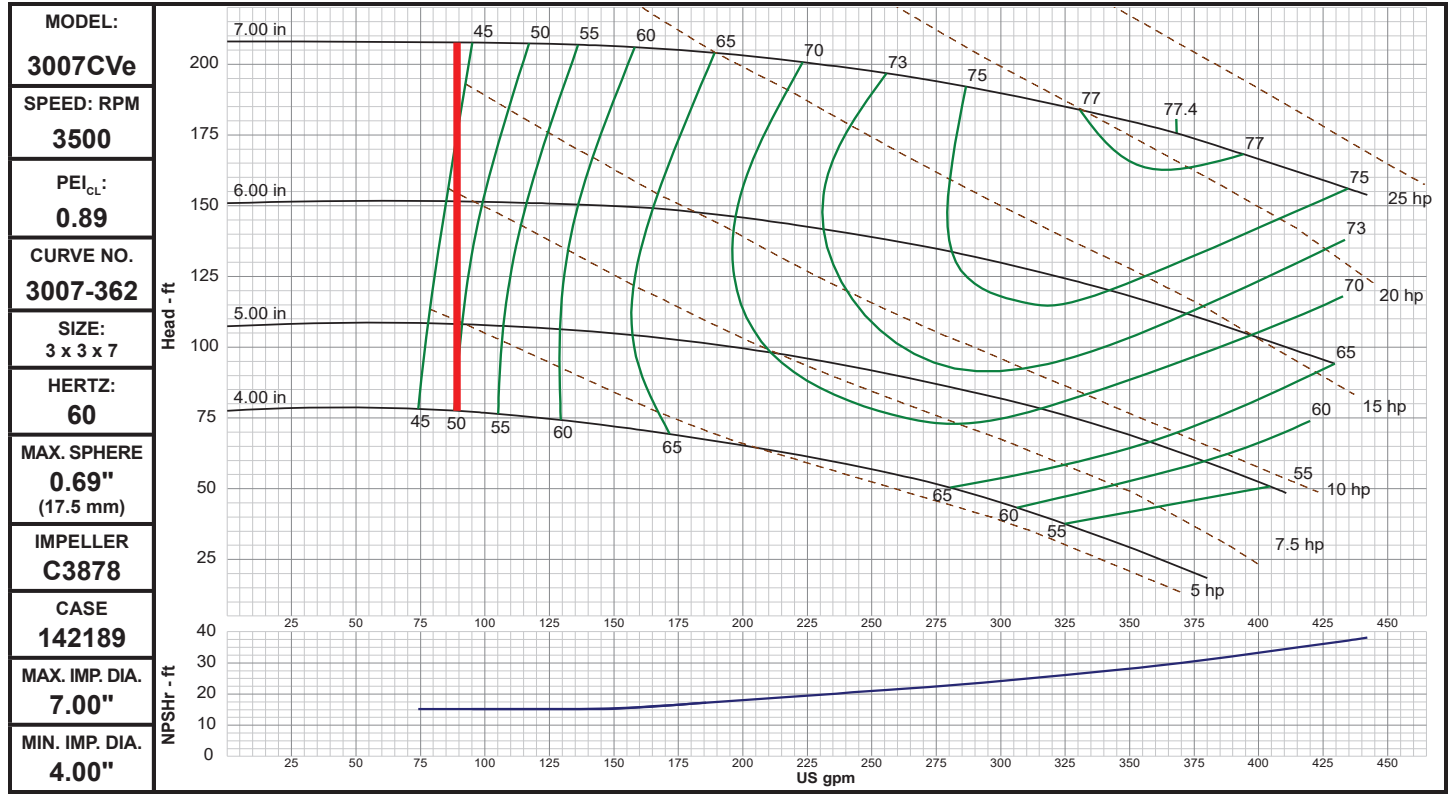

Performance Curves

3007CVe
Bulletin 320

WEINMAN®

www.cranepumps.com

Close Coupled In-Line Pumps

SECTION 320
PAGE 12
DATE 1/20

CRANE
A Crane Co. Company

PUMPS & SYSTEMS