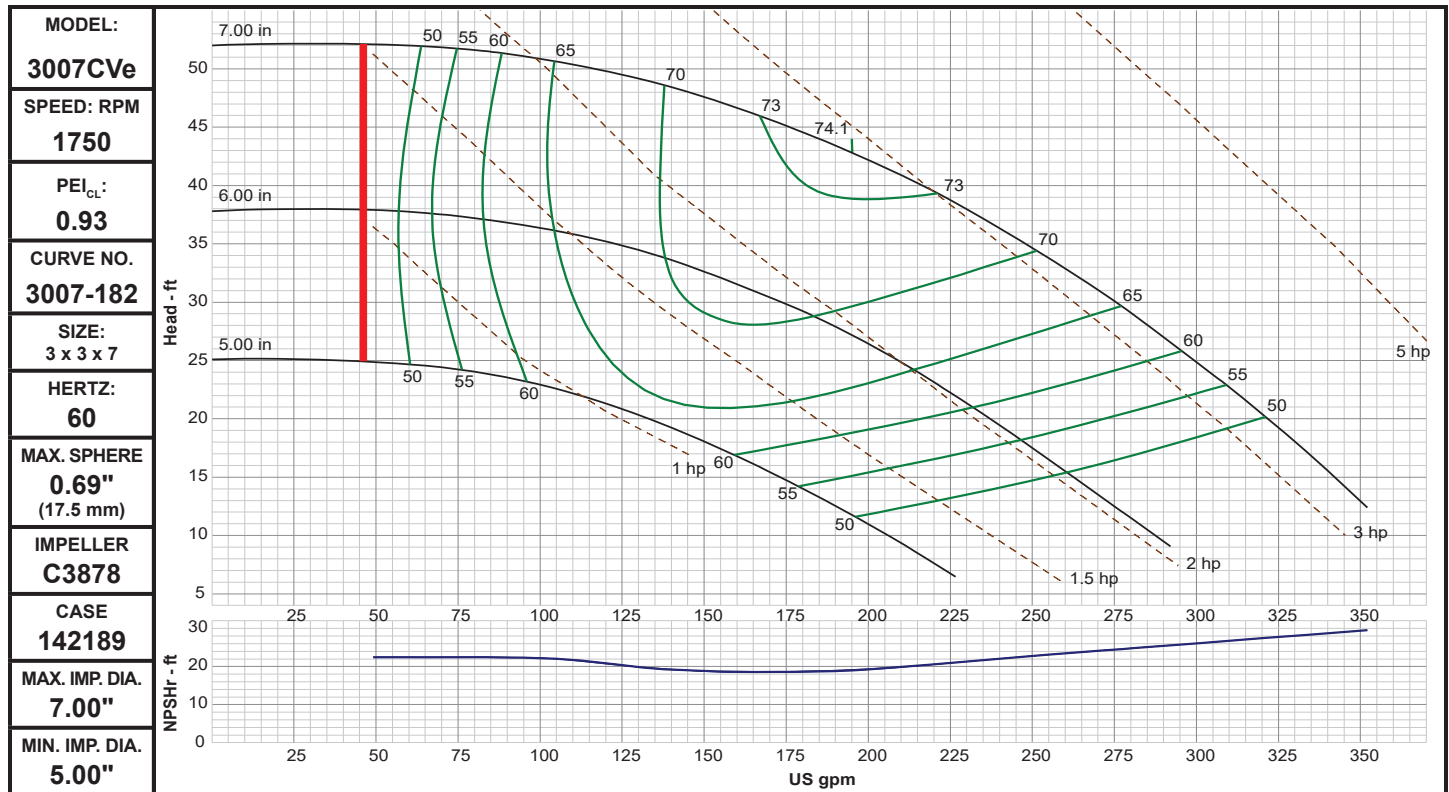

Performance Curves

3007CVe
Bulletin 320

WEINMAN®

www.cranepumps.com

Close Coupled In-Line Pumps

SECTION 320
PAGE 12
DATE 1/20

CRANE
A Crane Co. Company

PUMPS & SYSTEMS