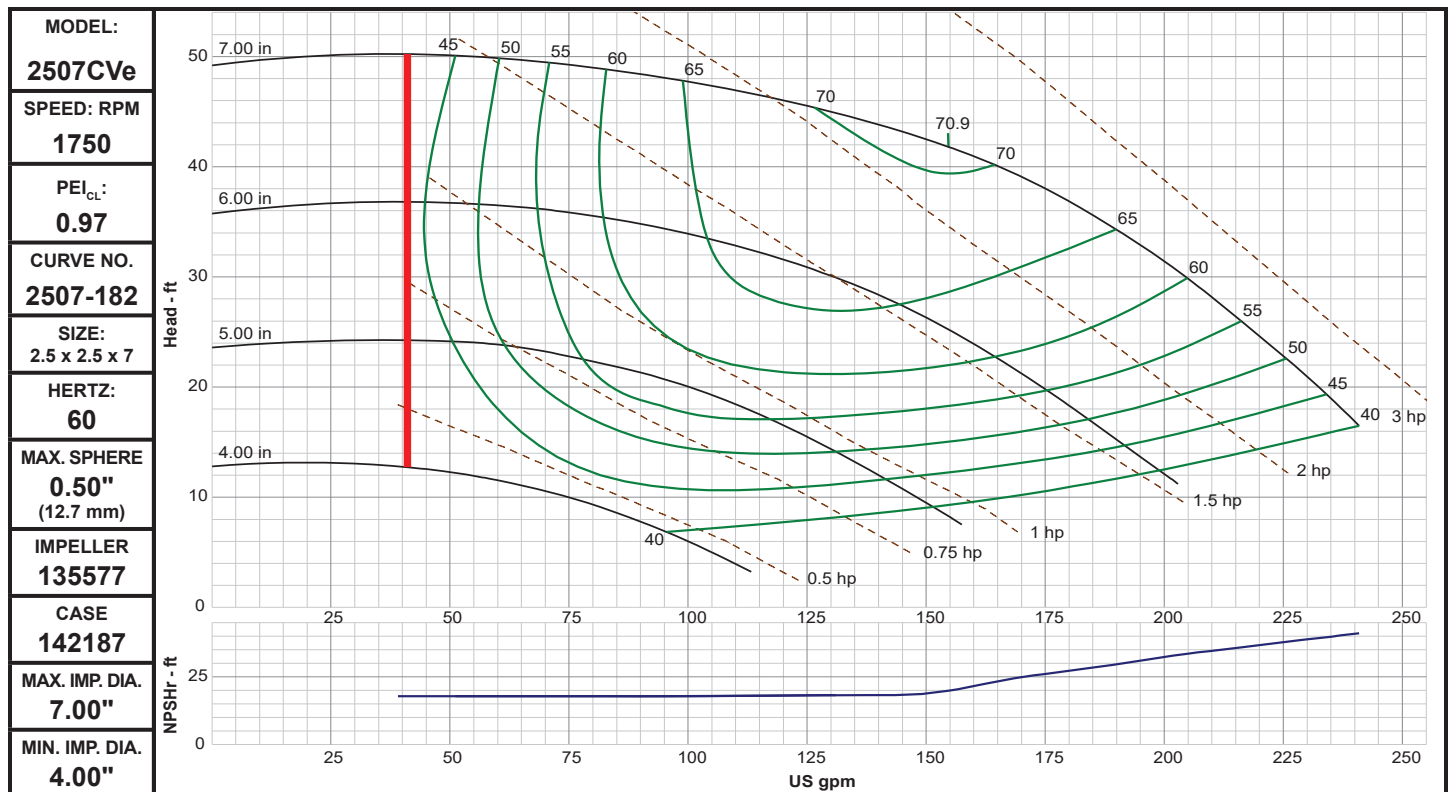

Performance Curves

2507CVe
Bulletin 320

WEINMAN®

www.cranepumps.com

Close Coupled In-Line Pumps

SECTION 320
PAGE 10
DATE 1/20

CRANE
A Crane Co. Company

PUMPS & SYSTEMS