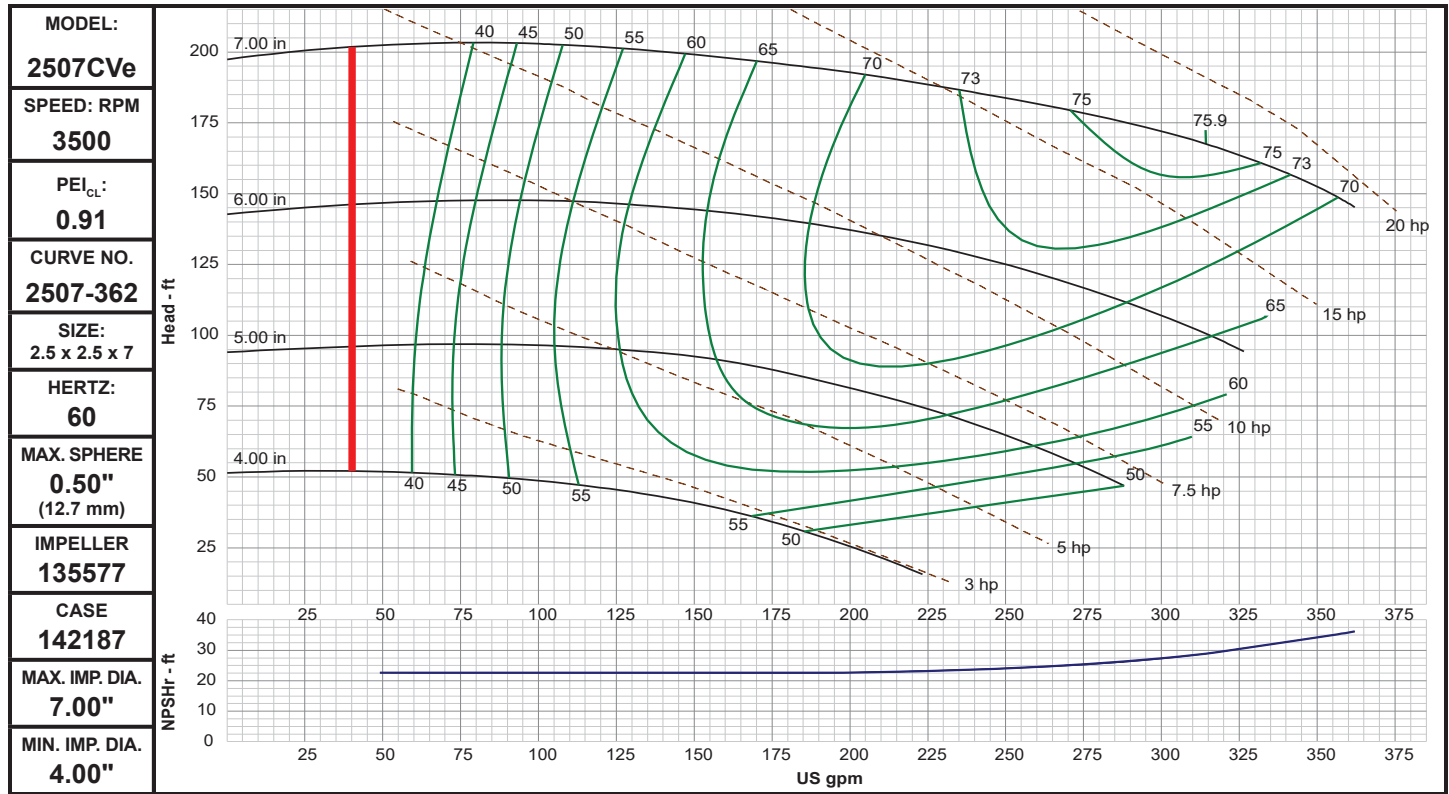

Performance Curves

2507CVe
Bulletin 320

WEINMAN®

www.cranepumps.com

Close Coupled In-Line Pumps

SECTION 320
PAGE 10
DATE 1/20

CRANE
A Crane Co. Company

PUMPS & SYSTEMS