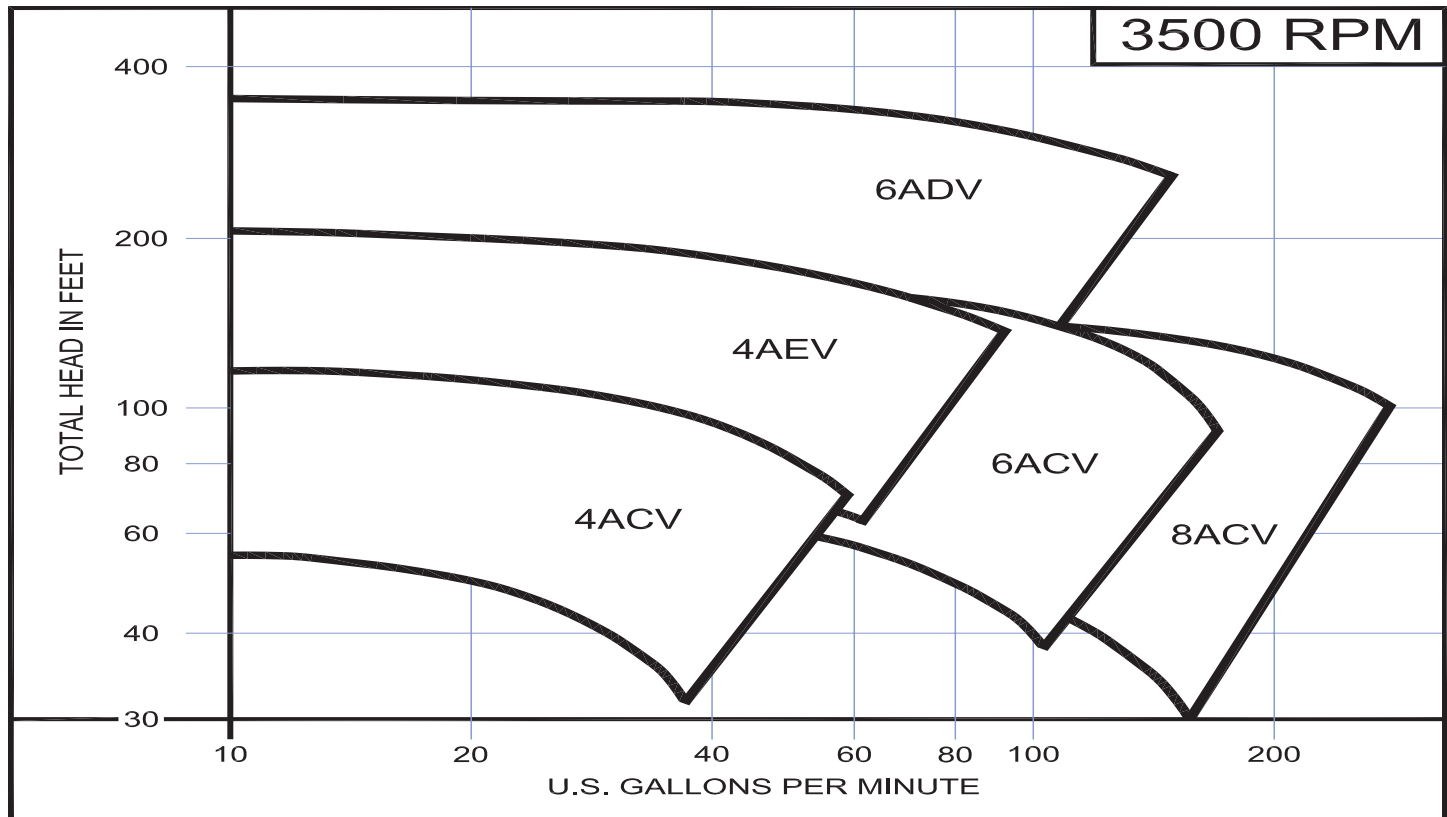

Selection Curves

RPM 3500 & RPM 1750

Bulletin 120

WEINMAN®

www.cranepumps.com

Close Coupled Tank Mount

SECTION 120
PAGE 12
DATE 3/10

CRANE
A Crane Co. Company