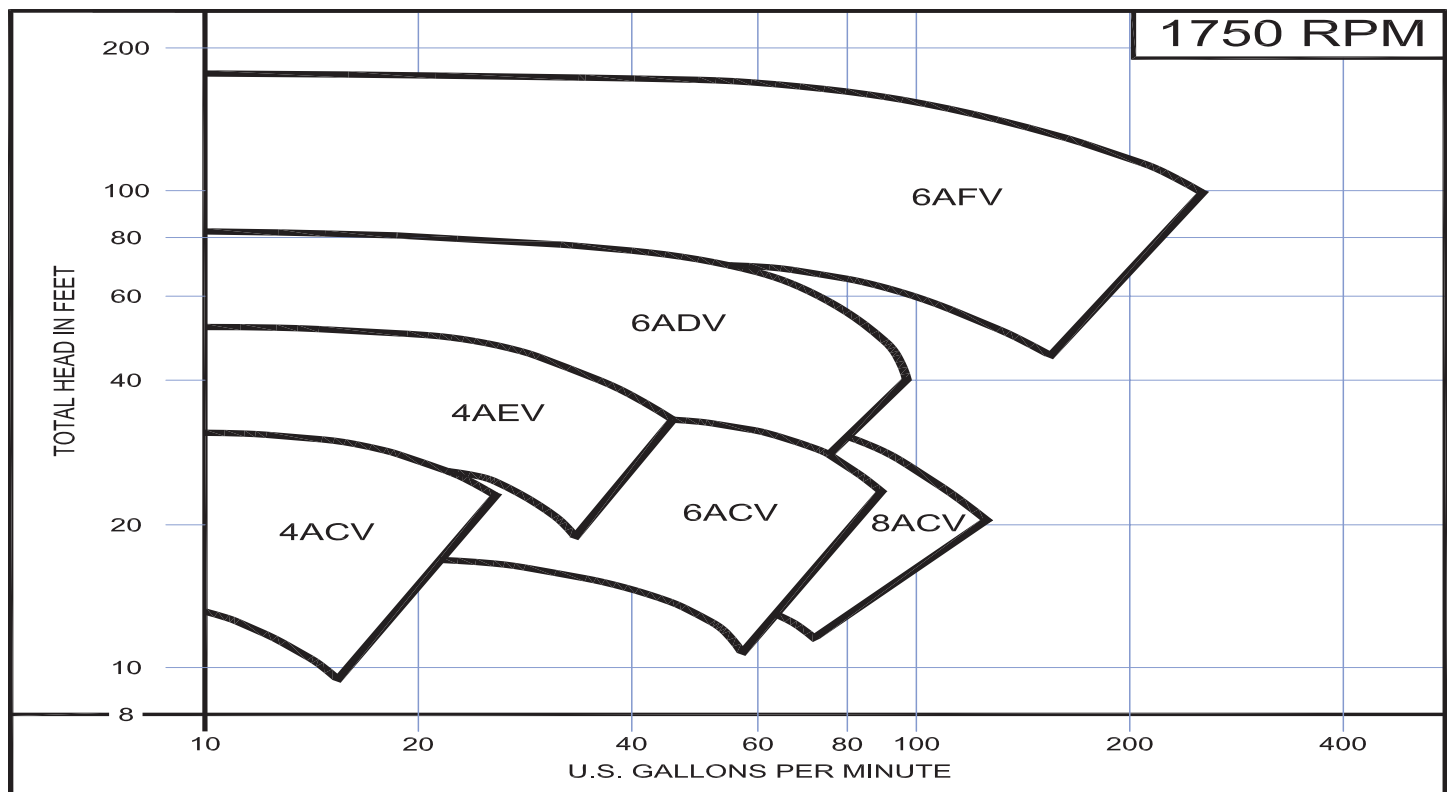

Selection Curves

RPM 3500 & RPM 1750

Bulletin 120

WEINMAN®

www.cranepumps.com

Close Coupled Tank Mount

SECTION 120
PAGE 12
DATE 3/10

CRANE
A Crane Co. Company