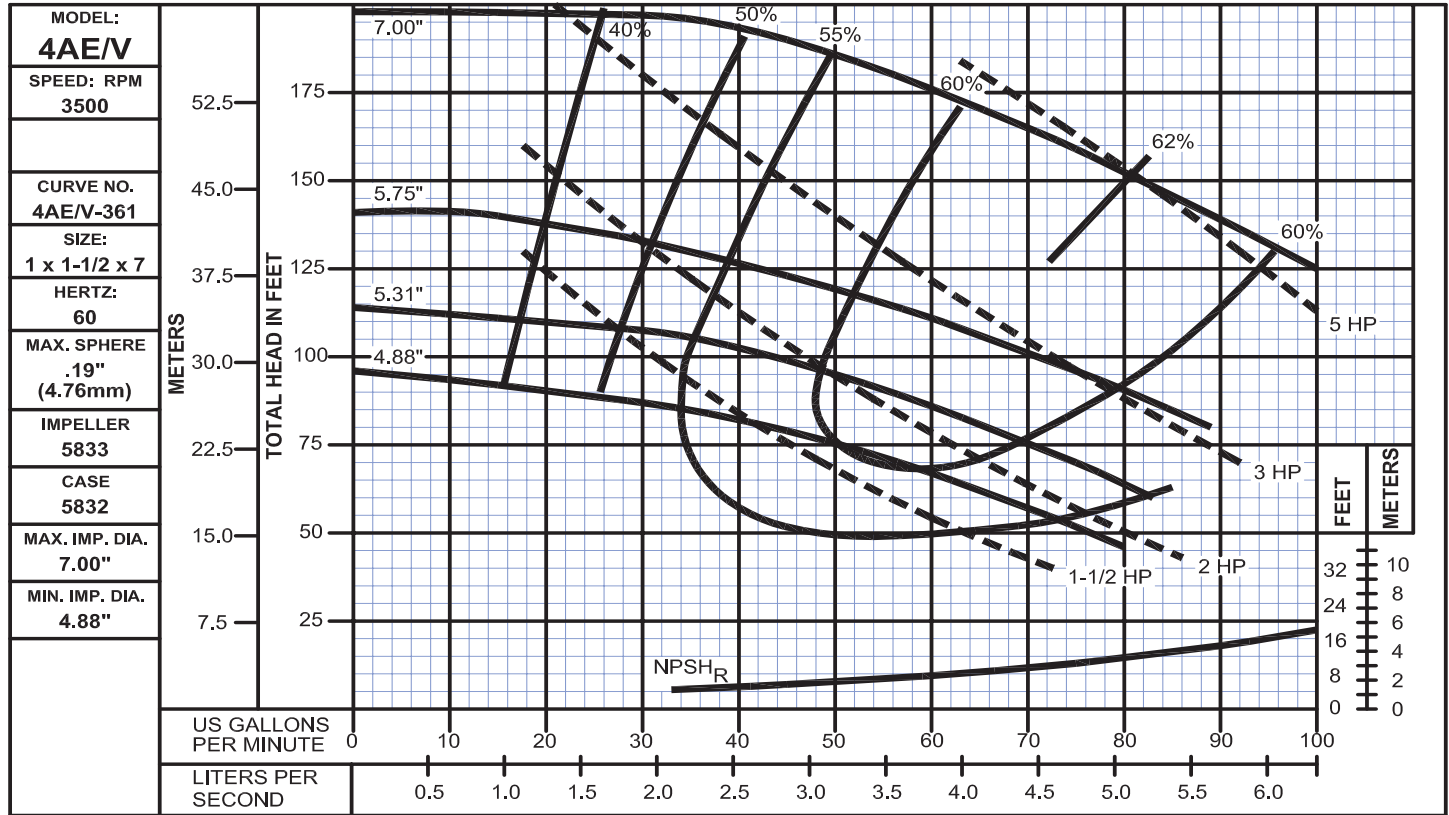

Performance Curves

4AEV
Bulletin 120

WEINMAN®

www.cranepumps.com

Close Coupled Tank Mount

SECTION 120
PAGE 14
DATE 3/10

CRANE
A Crane Co. Company

PUMPS & SYSTEMS