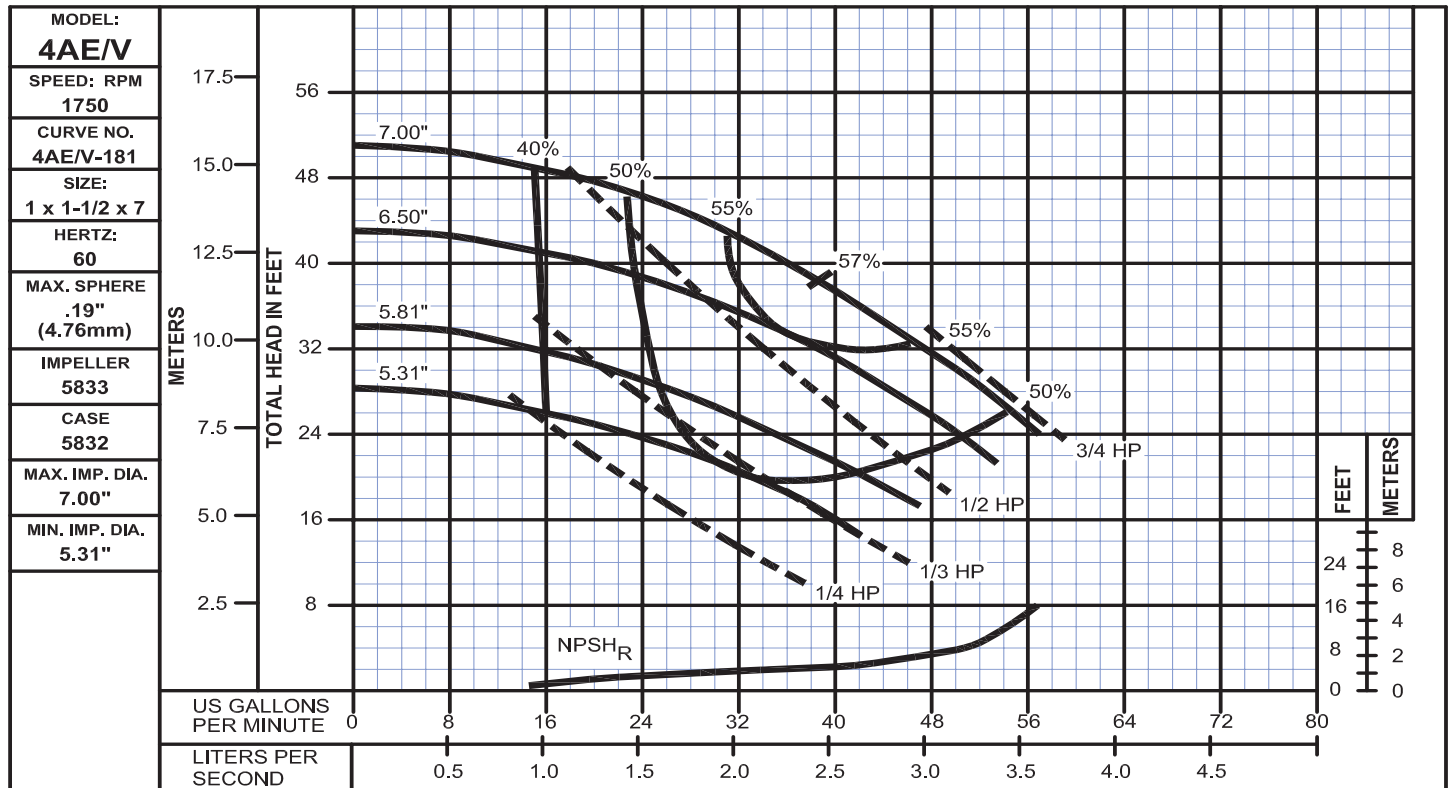

Performance Curves

4AEV
Bulletin 120

WEINMAN®

www.cranepumps.com

Close Coupled Tank Mount

SECTION 120
PAGE 14
DATE 3/10

CRANE
A Crane Co. Company

PUMPS & SYSTEMS