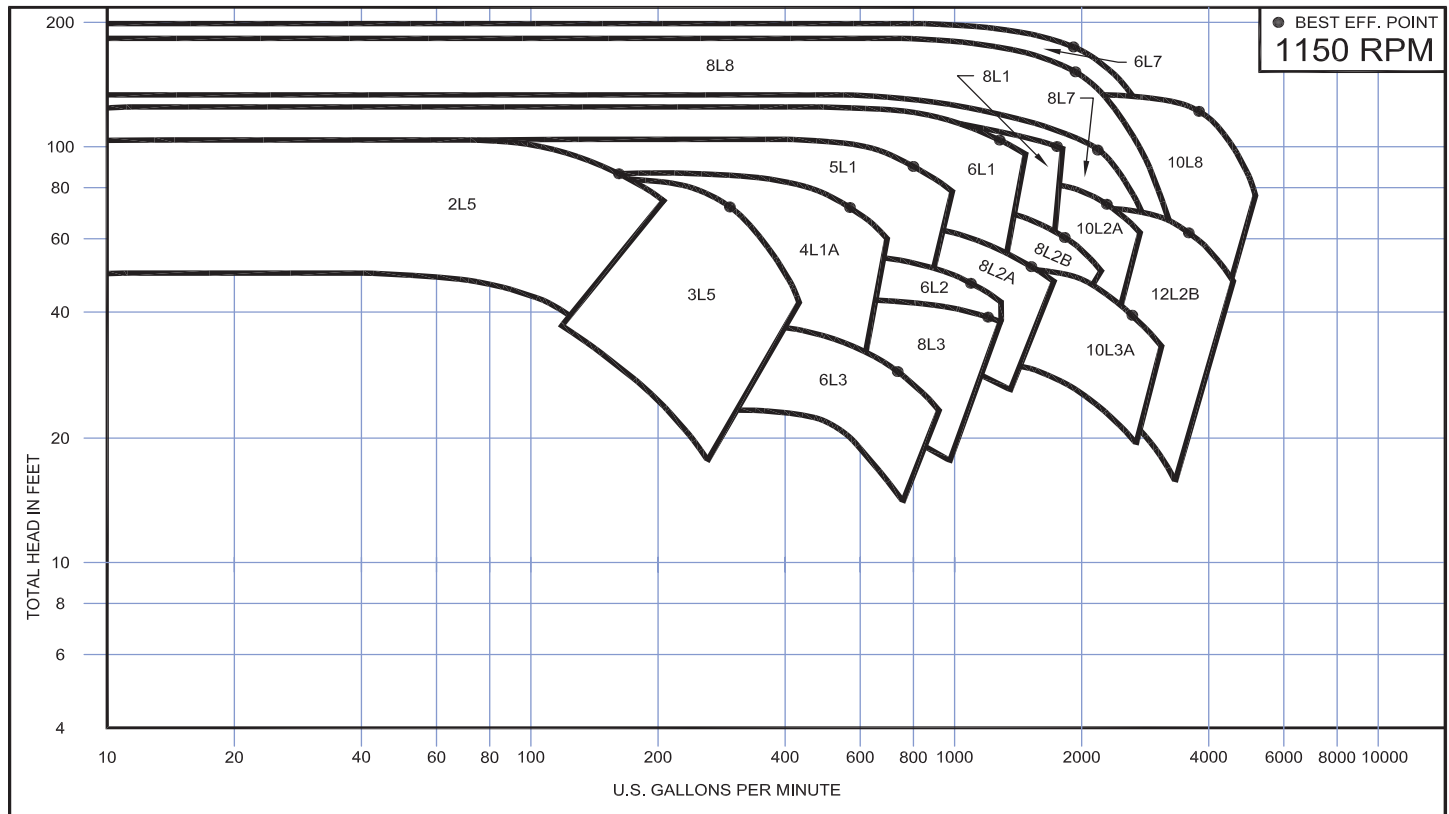

Selection Curves

RPM 3500, 1750 & 1150

Bulletin 1200

WEINMAN®

www.cranepumps.com

Split Case Pumps - Horizontally Mounted

SECTION 1200
PAGE 62
DATE 12/09

CRANE
A Crane Co. Company