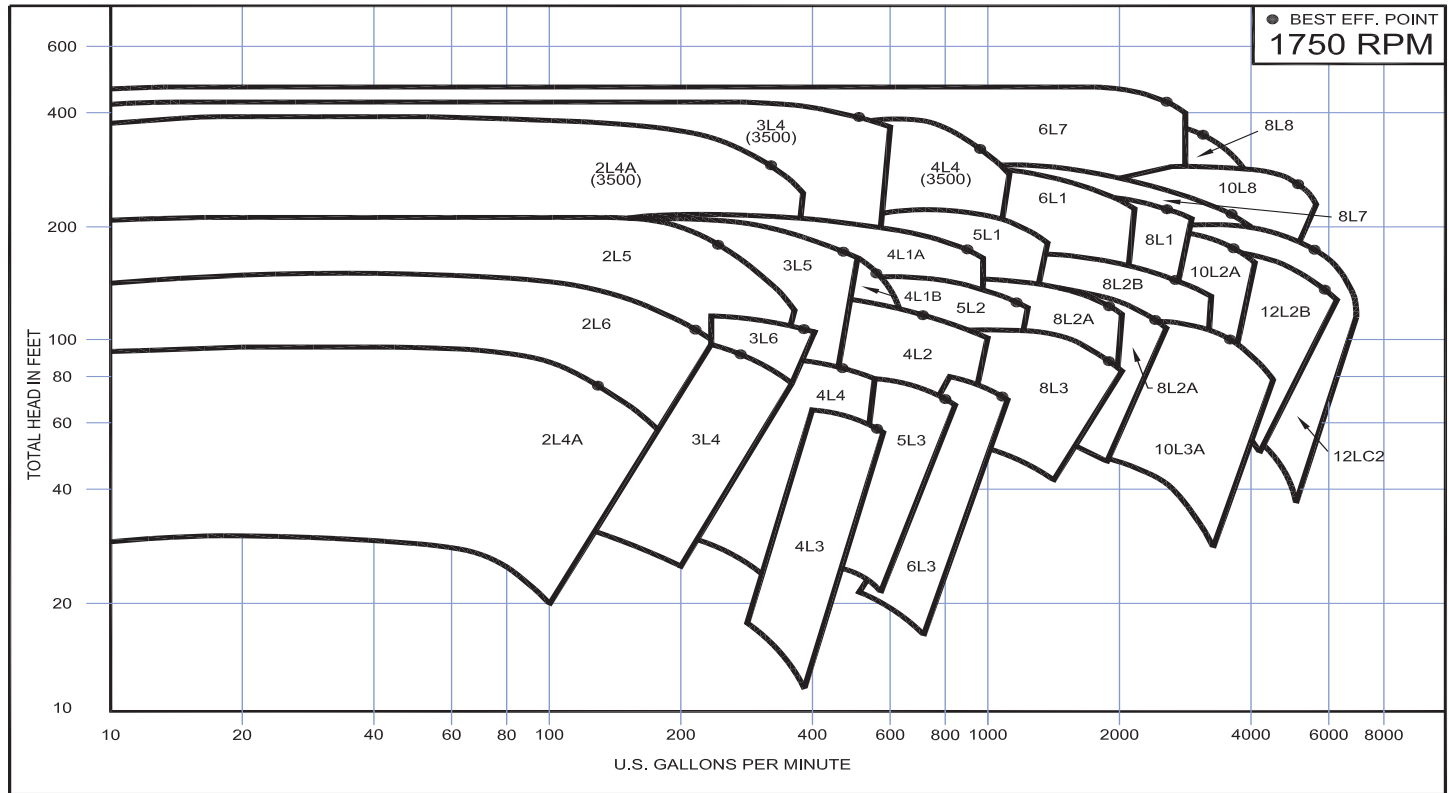

Selection Curves

RPM 3500, 1750 & 1150

Bulletin 1200

WEINMAN®

www.cranepumps.com

Split Case Pumps - Horizontally Mounted

SECTION 1200
PAGE 62
DATE 12/09

CRANE
A Crane Co. Company