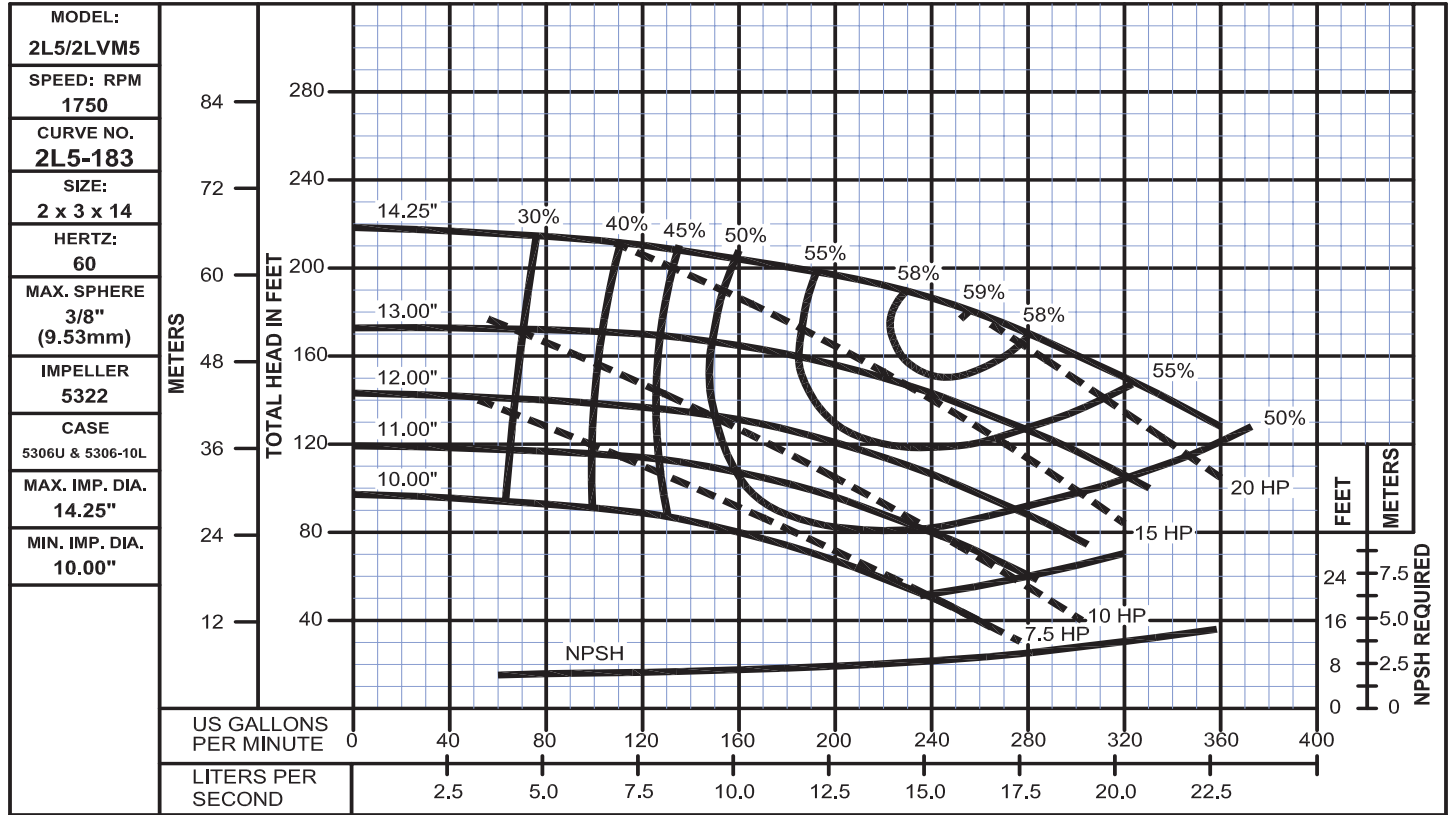

Performance Curves

2L5
Bulletin 1200

WEINMAN®

www.cranepumps.com

Split Case Pumps - Horizontally Mounted

SECTION 1200
PAGE 64
DATE 10/13

CRANE
A Crane Co. Company

PUMPS & SYSTEMS