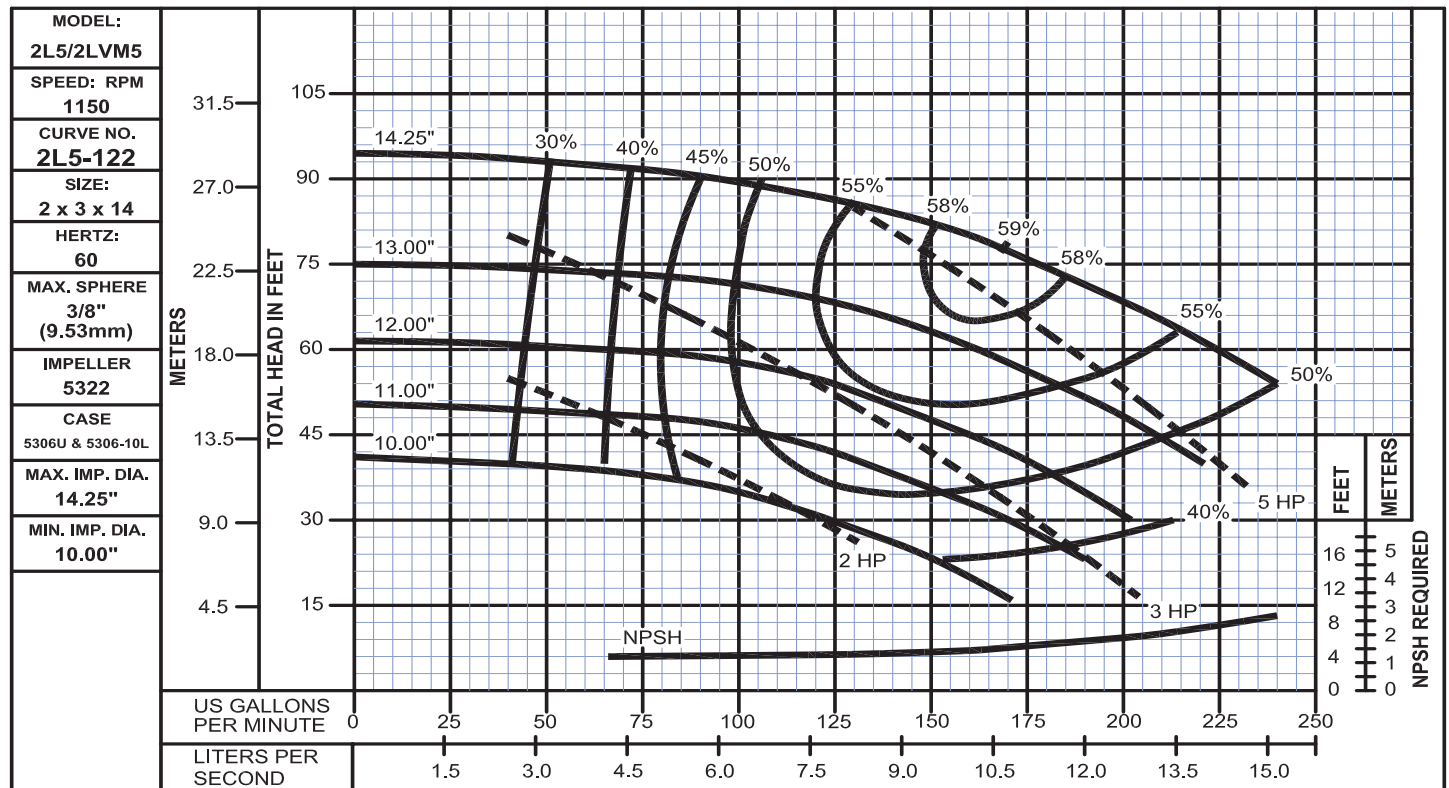

Performance Curves

2L5
Bulletin 1200

WEINMAN®

www.cranepumps.com

Split Case Pumps - Horizontally Mounted

SECTION 1200
PAGE 64
DATE 10/13

CRANE
A Crane Co. Company

PUMPS & SYSTEMS