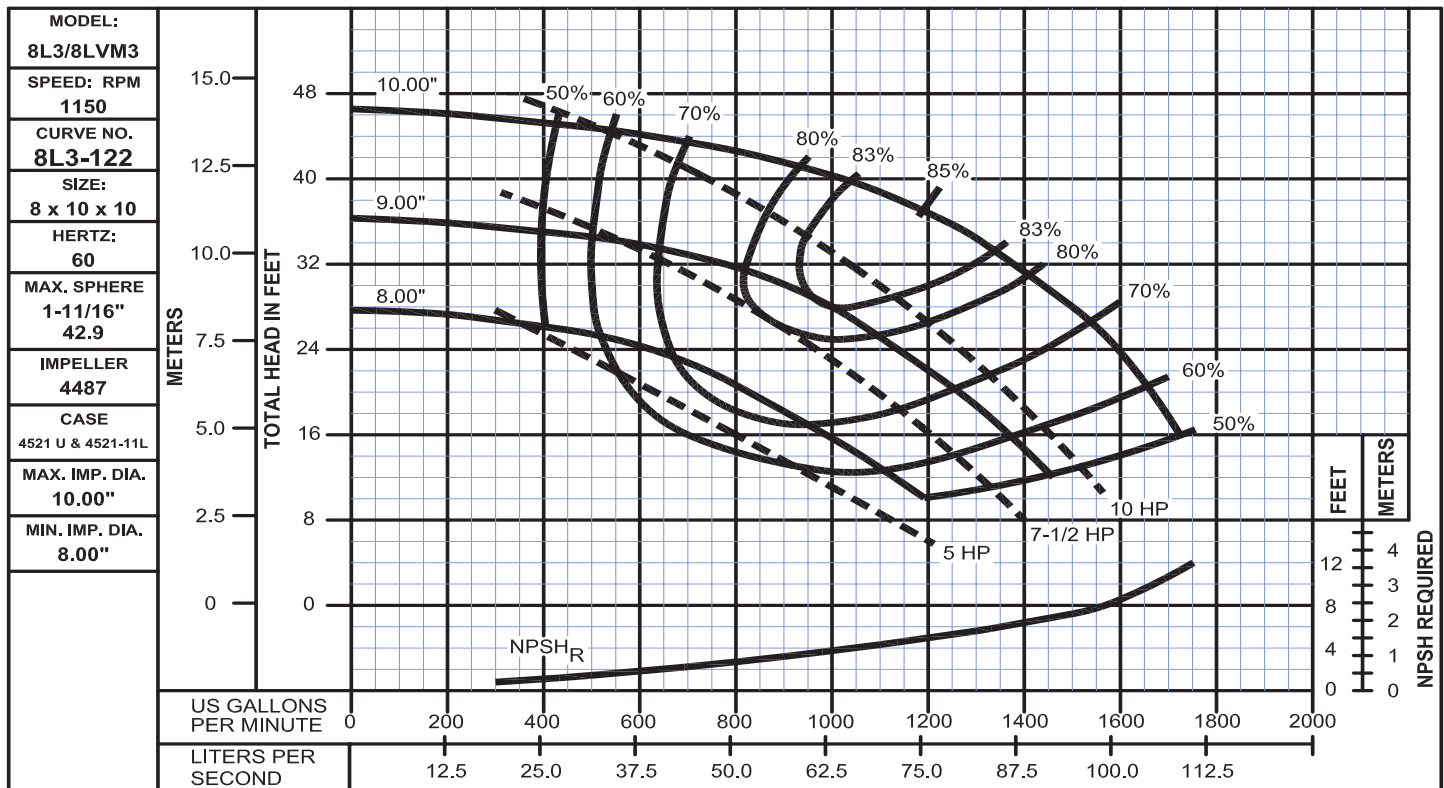

Performance Curves

8L3
Bulletin 1100

WEINMAN®

www.cranepumps.com

Split Case Pumps - Vertically Mounted

SECTION 1100
PAGE 44
DATE 2/10

CRANE
A Crane Co. Company

PUMPS & SYSTEMS