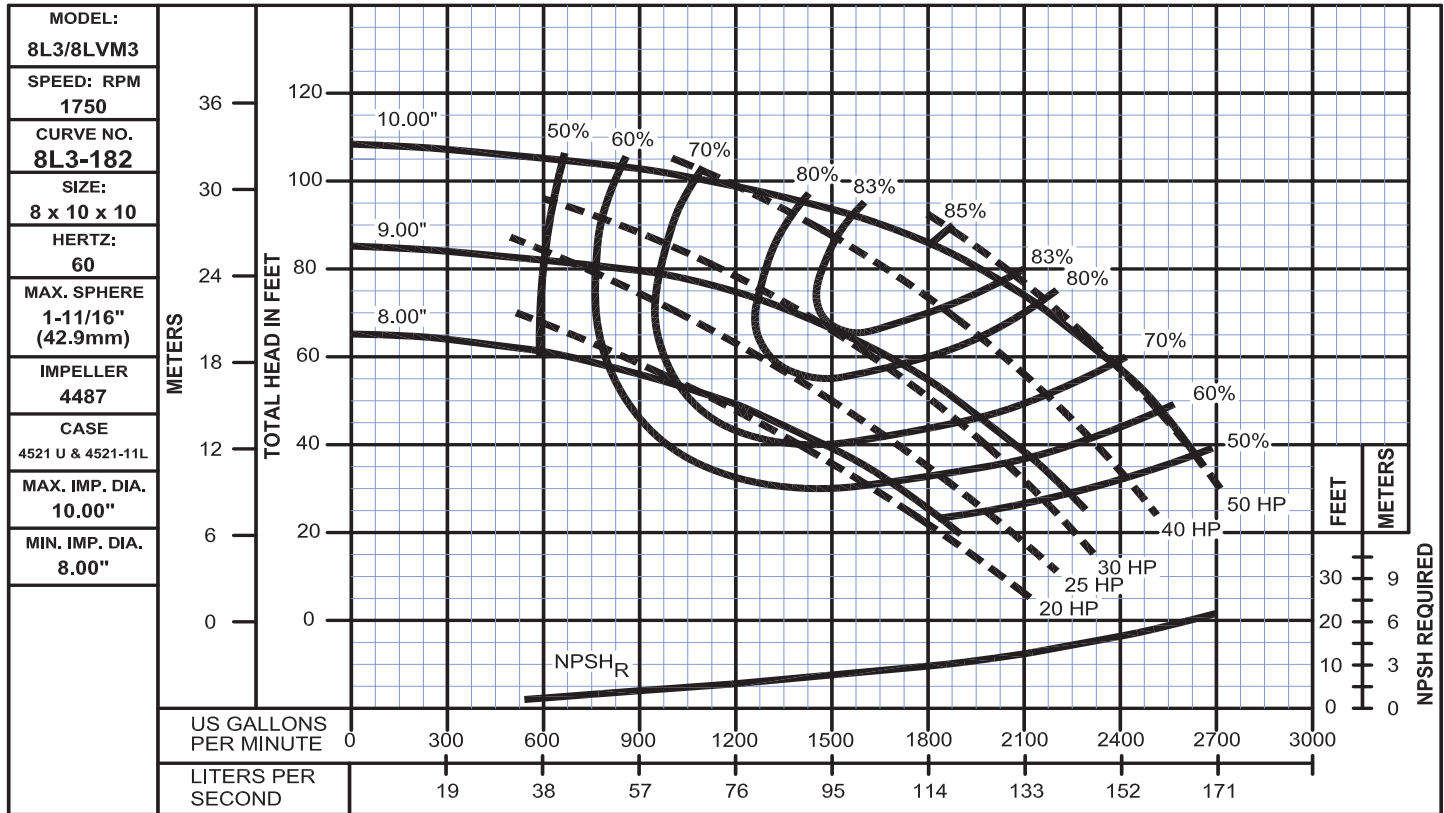

Performance Curves

8L3
Bulletin 1100

WEINMAN®

www.cranepumps.com

Split Case Pumps - Vertically Mounted

SECTION 1100
PAGE 44
DATE 2/10

CRANE
A Crane Co. Company

PUMPS & SYSTEMS