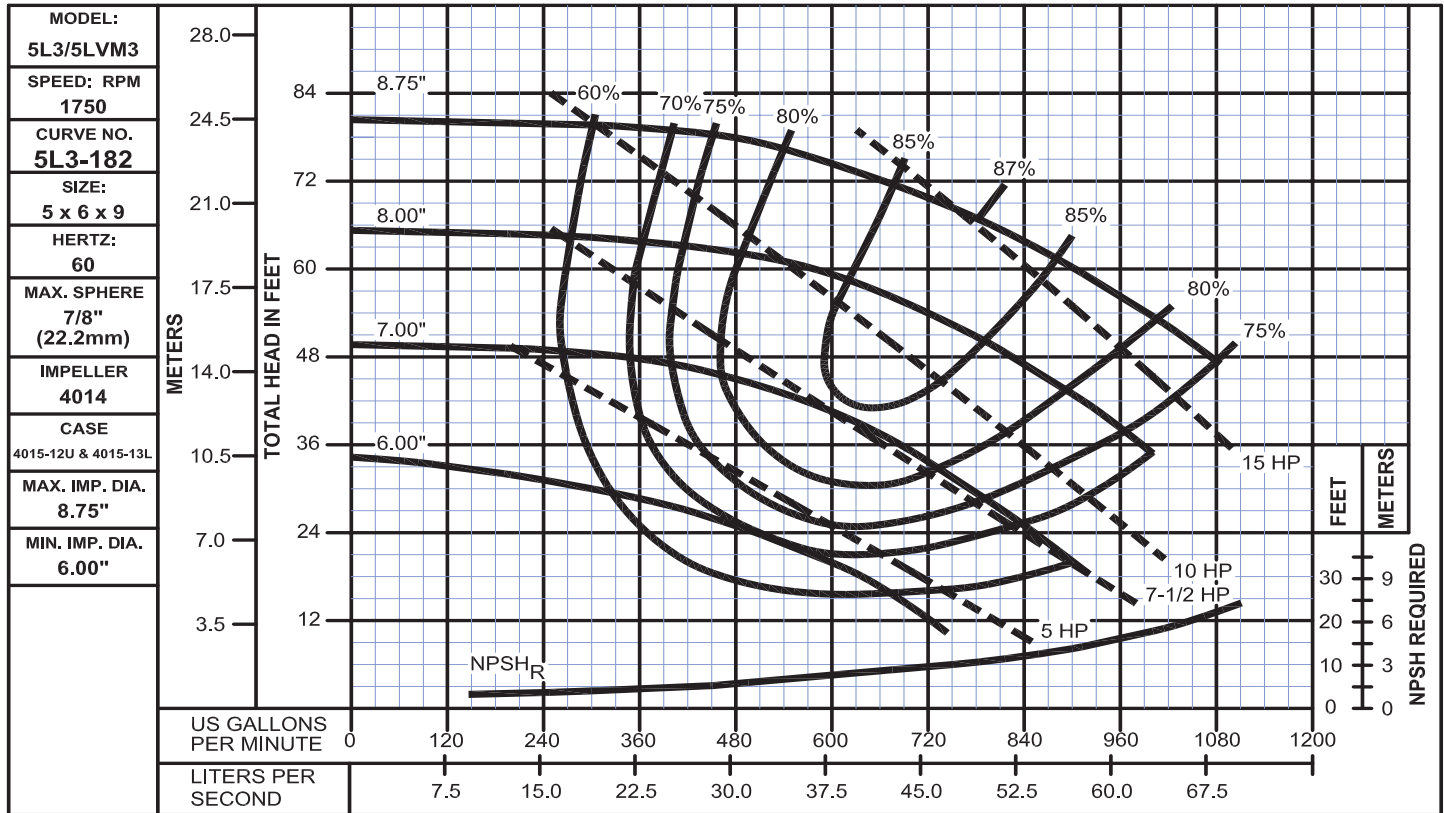

Performance Curves

5L3 & 5L2
Bulletin 1100

WEINMAN®

www.cranepumps.com

Split Case Pumps - Vertically Mounted

SECTION 1100
PAGE 36
DATE 2/10

CRANE
A Crane Co. Company

PUMPS & SYSTEMS