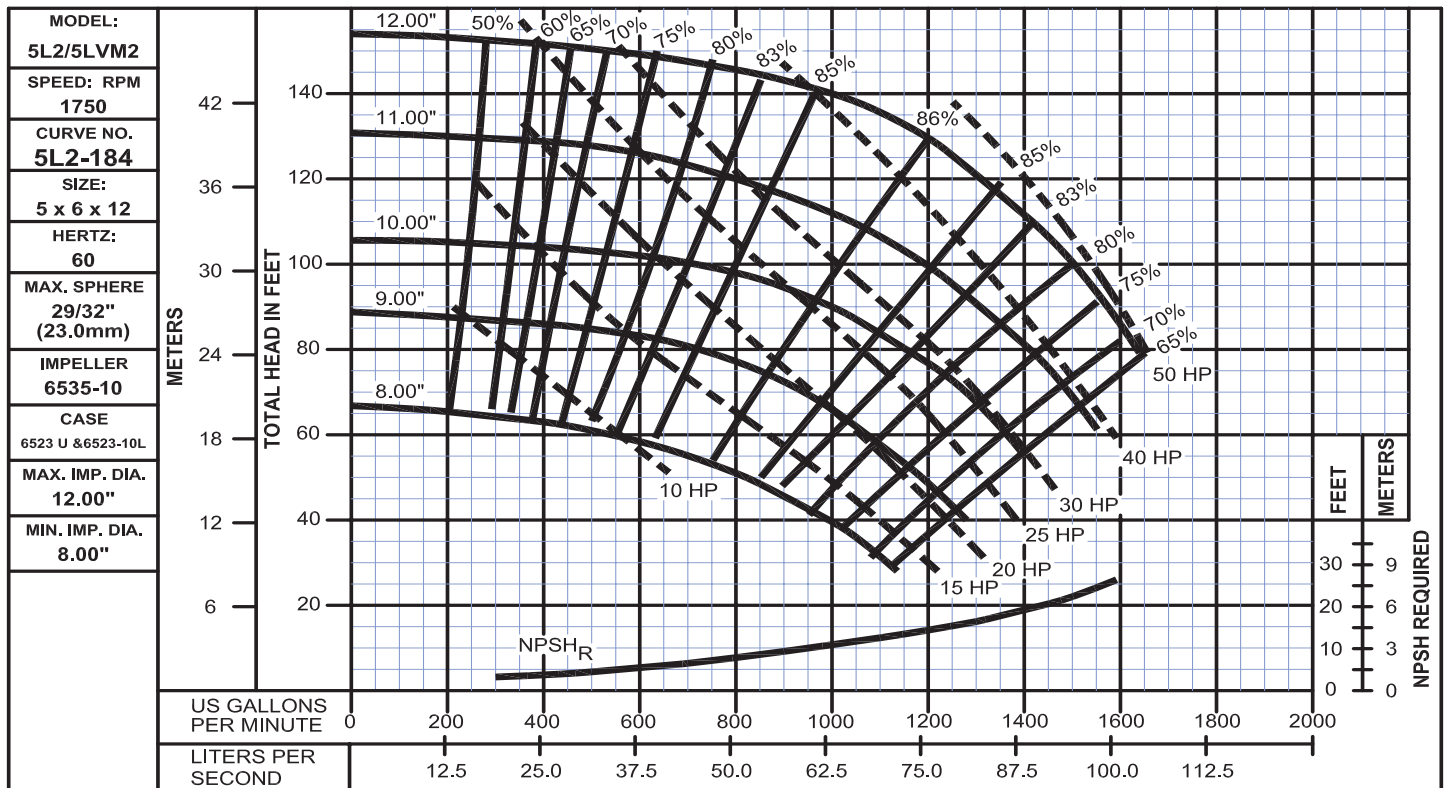

Performance Curves

5L3 & 5L2
Bulletin 1100

WEINMAN®

www.cranepumps.com

Split Case Pumps - Vertically Mounted

SECTION 1100
PAGE 36
DATE 2/10

CRANE
A Crane Co. Company

PUMPS & SYSTEMS