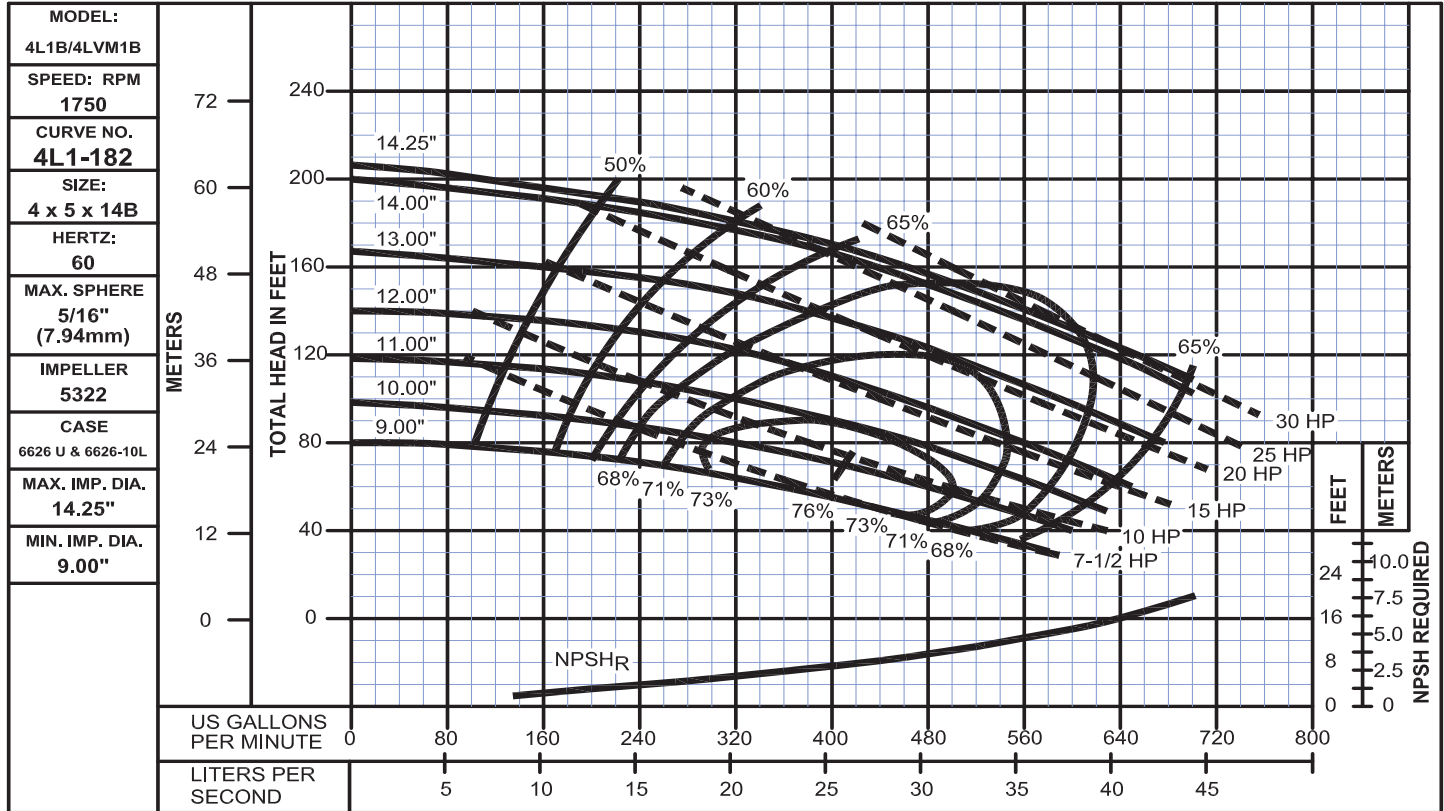

Performance Curves

4L1B
Bulletin 1100

WEINMAN®

www.cranepumps.com

Split Case Pumps - Vertically Mounted

SECTION 1100
PAGE 32
DATE 9/10

CRANE
A Crane Co. Company

PUMPS & SYSTEMS