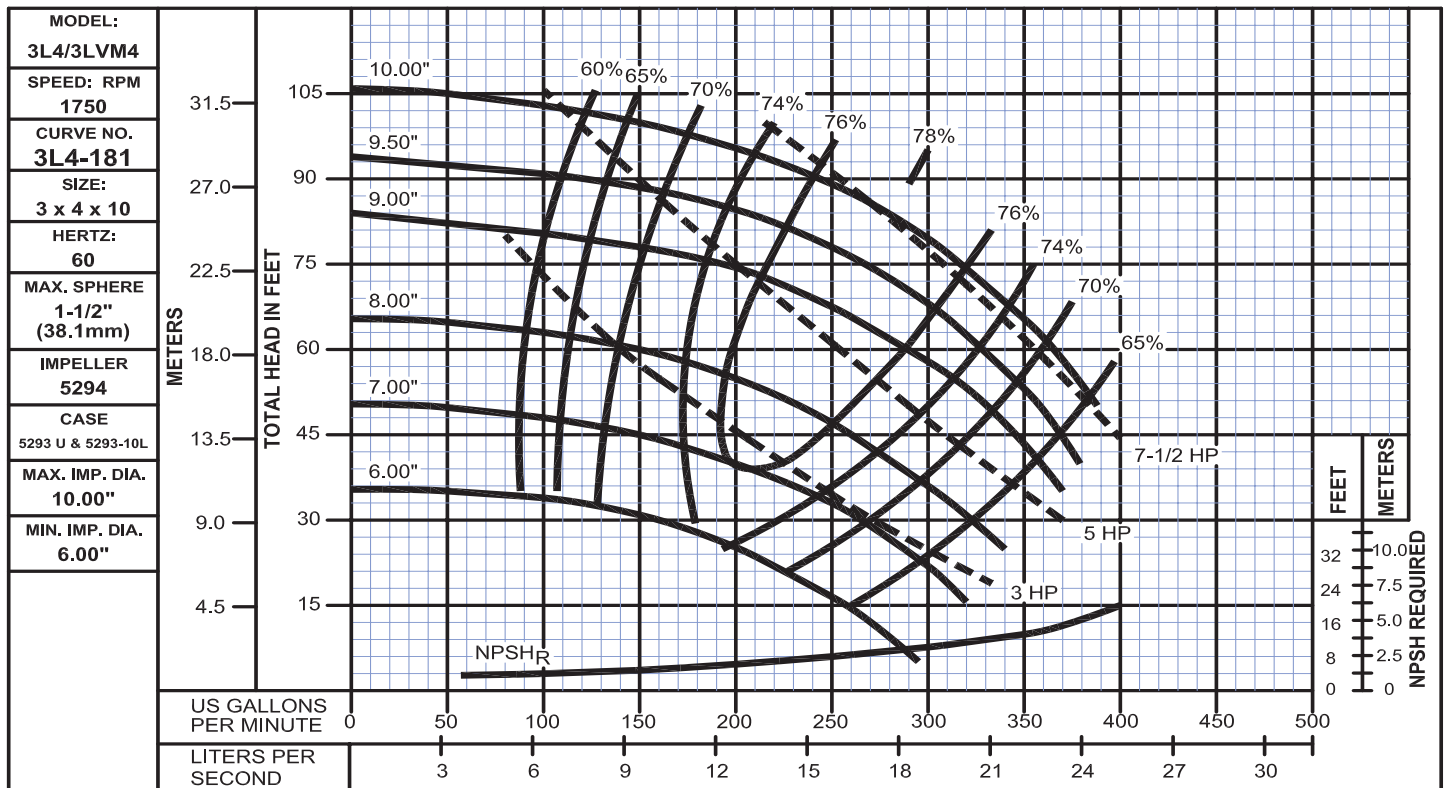

Performance Curves

3L4
Bulletin 1100

WEINMAN®

www.cranepumps.com

Split Case Pumps - Vertically Mounted

SECTION 1100
PAGE 28
DATE 2/10

CRANE
A Crane Co. Company

PUMPS & SYSTEMS