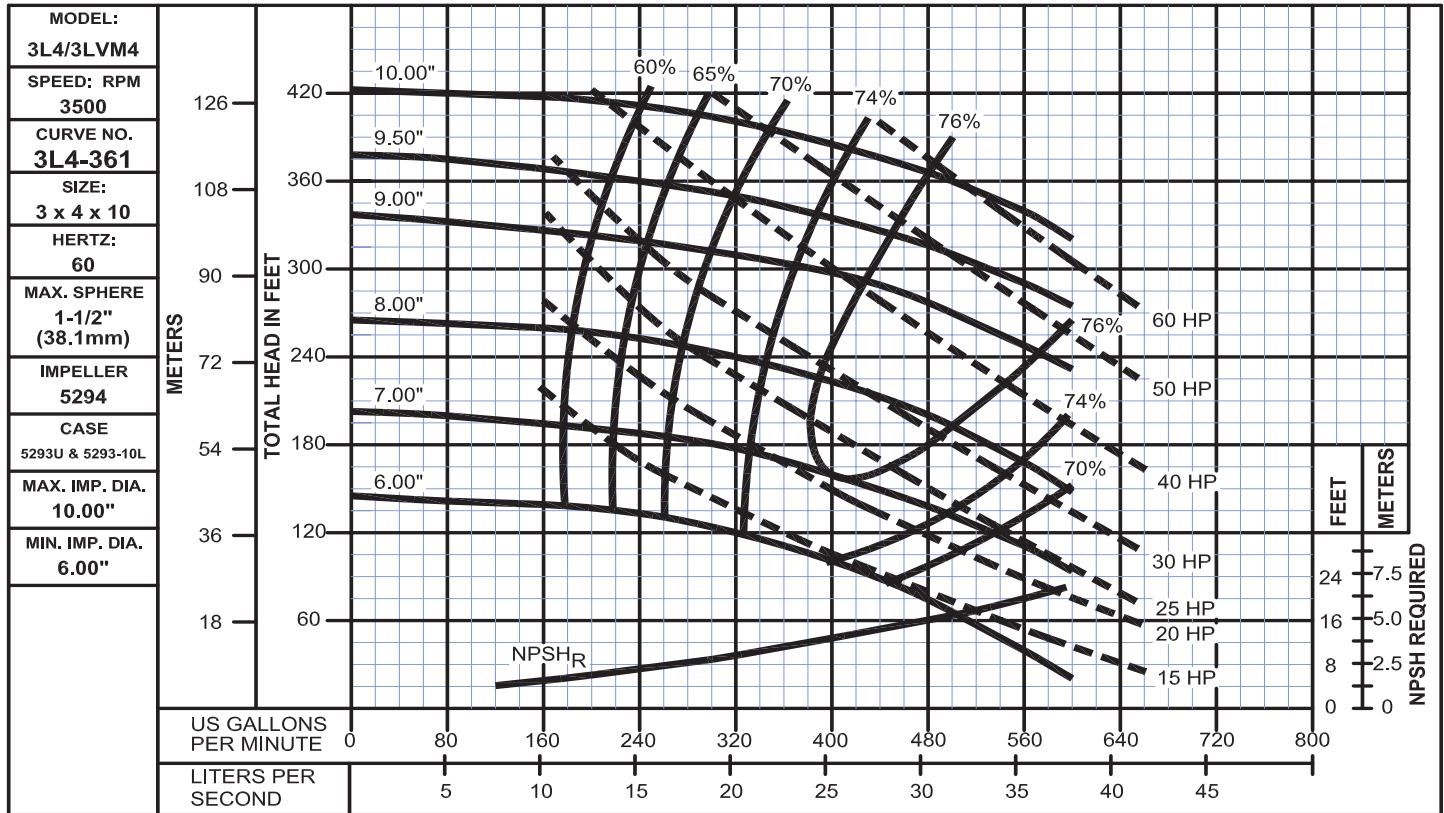

Performance Curves

3L4
Bulletin 1100

WEINMAN®

www.cranepumps.com

Split Case Pumps - Vertically Mounted

SECTION 1100
PAGE 28
DATE 2/10

CRANE
A Crane Co. Company

PUMPS & SYSTEMS