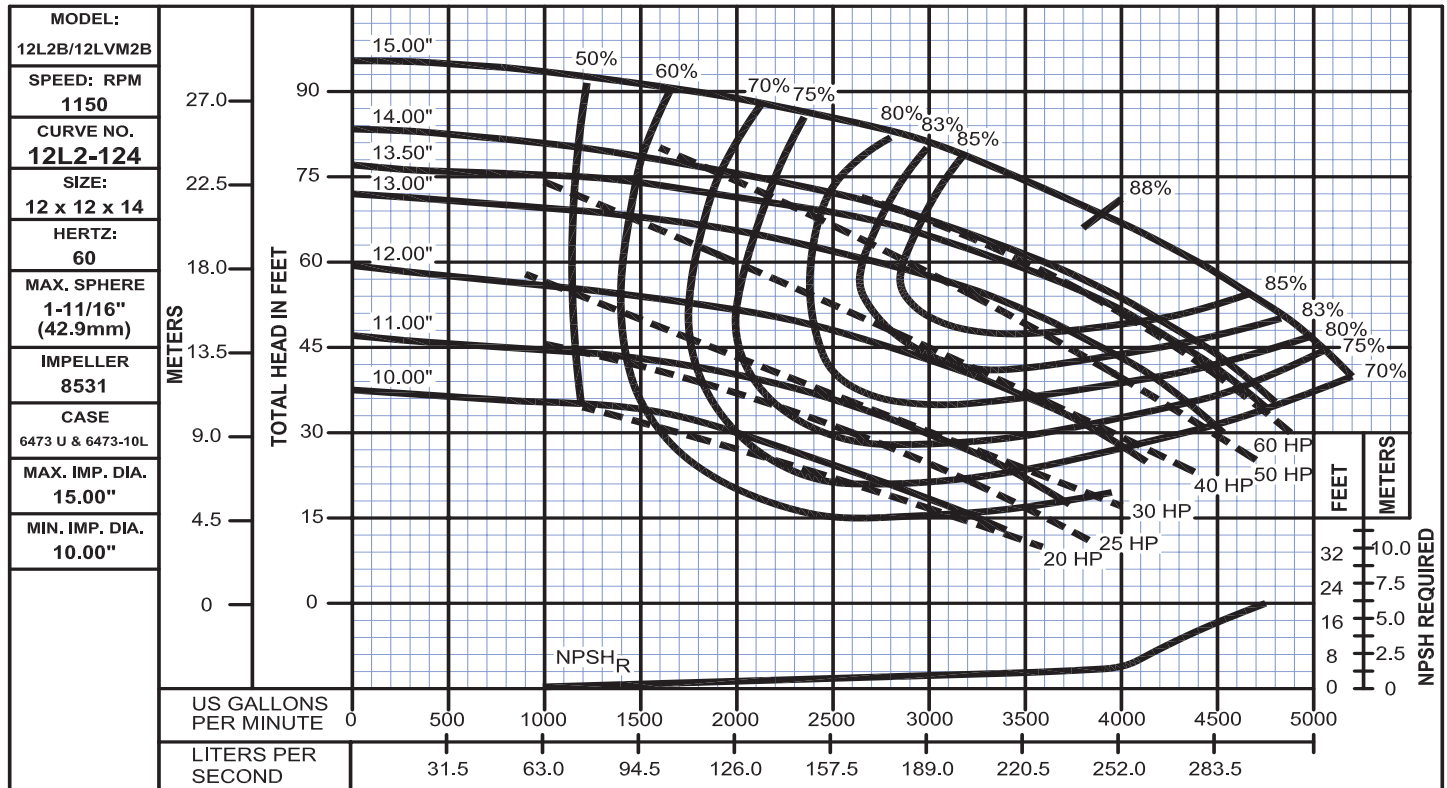

Performance Curves

12L2B
Bulletin 1100

WEINMAN®

www.cranepumps.com

Split Case Pumps - Vertically Mounted

SECTION 1100
PAGE 52
DATE 4/15

CRANE
A Crane Co. Company

PUMPS & SYSTEMS