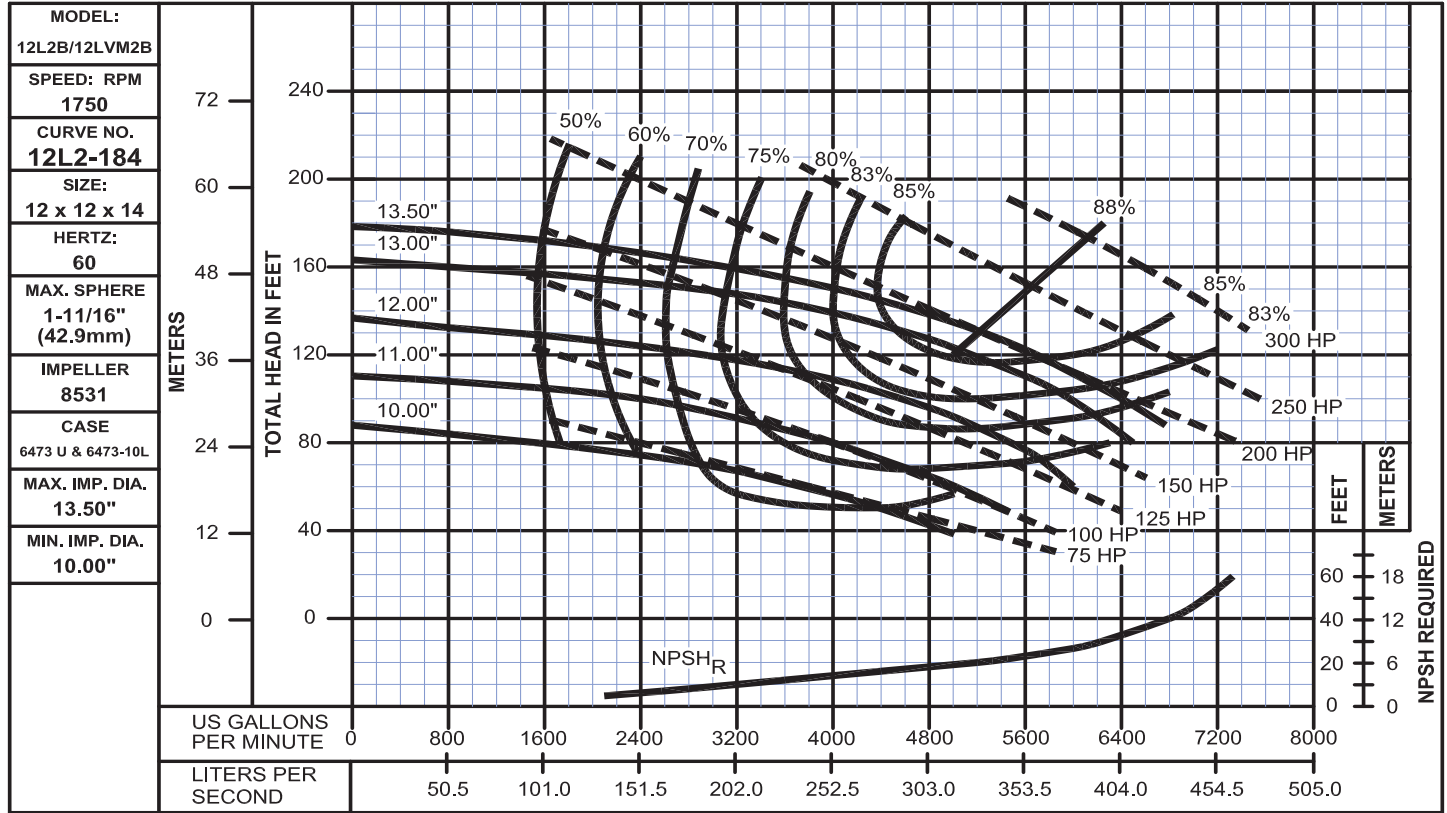

Performance Curves

12L2B
Bulletin 1100

WEINMAN®

www.cranepumps.com

Split Case Pumps - Vertically Mounted

SECTION 1100
PAGE 52
DATE 4/15

CRANE
A Crane Co. Company

PUMPS & SYSTEMS