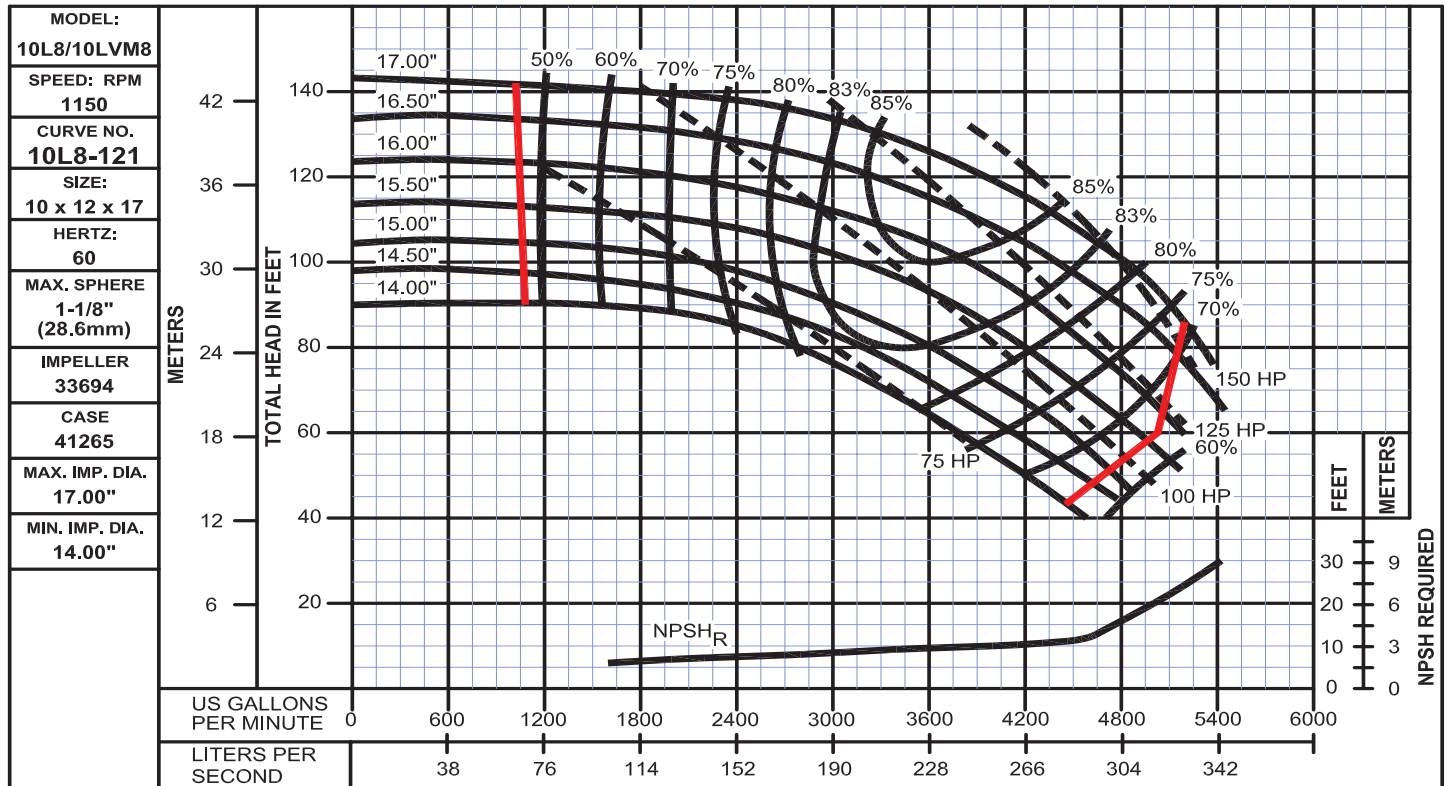

Performance Curves

10L8
Bulletin 1100

WEINMAN®

www.cranepumps.com

Split Case Pumps - Vertically Mounted

SECTION 1100
PAGE 50
DATE 5/17

CRANE
A Crane Co. Company

PUMPS & SYSTEMS