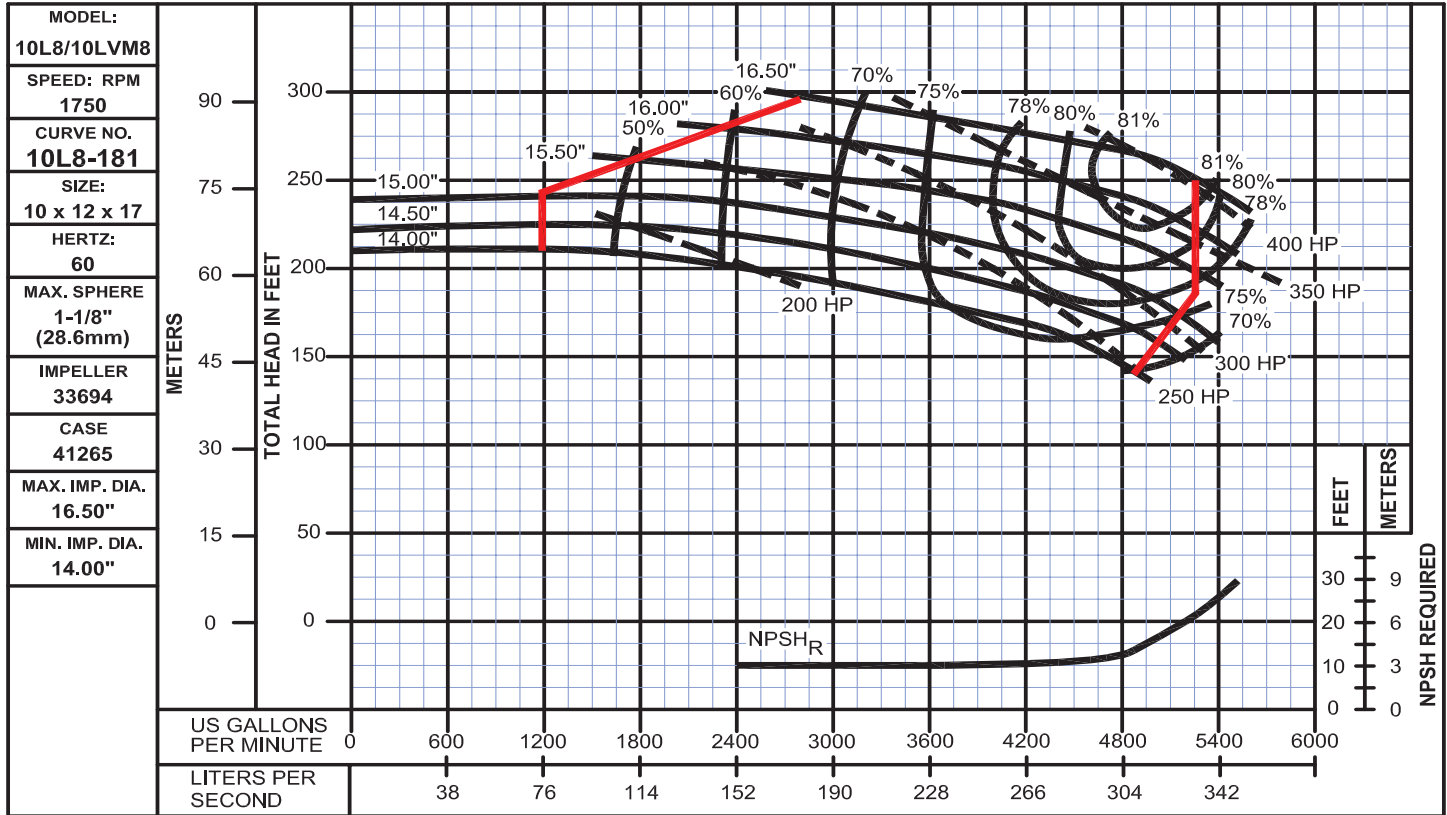

Performance Curves

10L8
Bulletin 1100

WEINMAN®

www.cranepumps.com

Split Case Pumps - Vertically Mounted

SECTION 1100
PAGE 50
DATE 5/17

CRANE
A Crane Co. Company

PUMPS & SYSTEMS