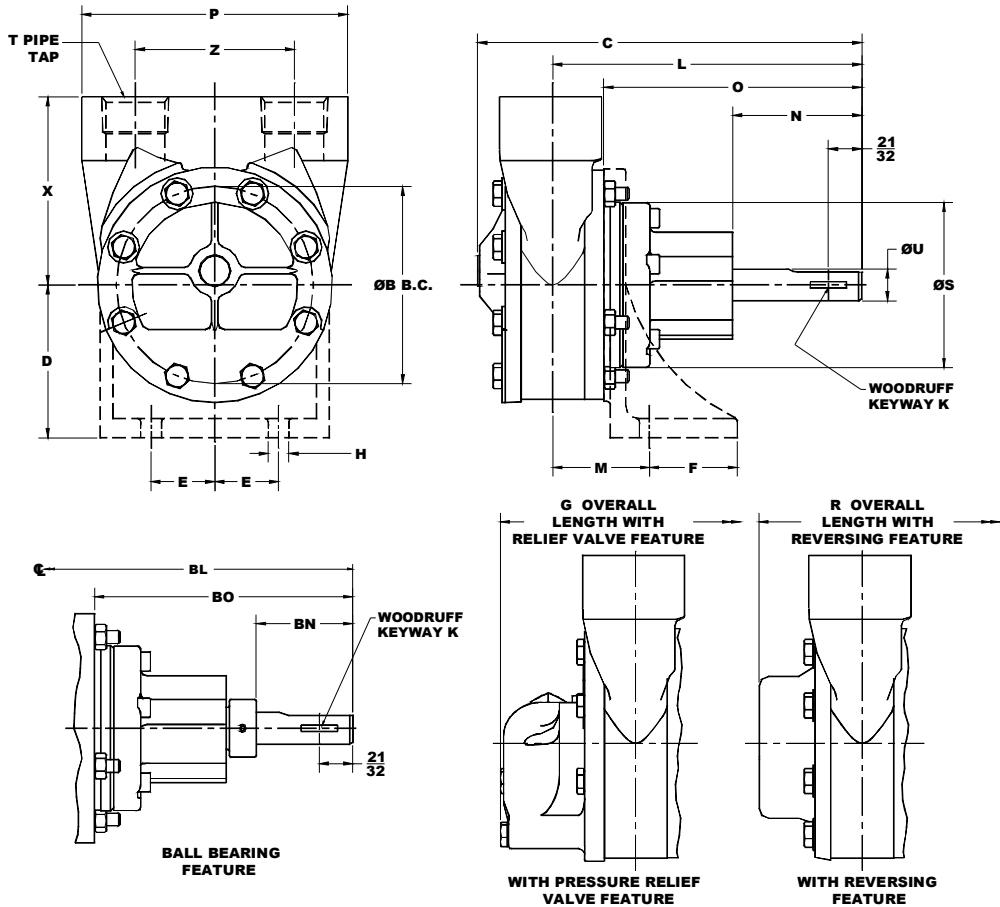

TUTHILL
Pump Group

12500 South Pulaski Road
Alsip, Illinois USA 60803
Tel 708 389-2500 Fax 708 388-0869
email: tuthillpump@tuthill.com
www.tuthill.com

2C2B-6C2B Pump Mounting Dimensions

Model	C	R	G	D	E	F	H	K	L	M	N	O
2C2B	7 9/16	8 3/32	8 21/32	3	1 1/4	1 19/32	13/32	#406	6 1/16	1 29/32	2 17/32	5 1/16
3C2B	8 17/32	8 7/8	9 17/32	3 7/8	1 1/2	SLOT	15/32	#606	6 13/16	SLOT	2 1/2	5 7/16
4C2B	9 27/32	9 9/16	10 7/32	3 7/8	1 1/2	SLOT	15/32	#606	6 29/32	SLOT	2 1/2	5 7/16
5C2B	11 15/16	14 1/2	13 1/8	4 3/4	1 1/2	SLOT	15/32	#808	8 5/8	SLOT	3 13/32	6 1/4
6C2B	12 3/8	15	13 5/8	4 3/4	1 1/2	SLOT	15/32	#808	8 7/8	SLOT	3 13/32	6 1/4

Model	P	S	T	U	X	Z	BL	BN	BO
2C2B	5 7/32	3 1/4	1" NPT	5/8	3 11/16	3 1/8	6 1/16	1 27/32	5 1/16
3C2B	6 5/8	3 3/4	1 1/4" NPT	3/4	4 7/8	4 1/8	6 13/16	1 25/32	5 7/16
4C2B	6 1/2	3 3/4	1 1/2" NPT	3/4	4 1/8	3 3/4	6 29/32	1 25/32	5 7/16
5C2B	7 1/2	3 3/4	1 1/2" NPT	1	5	4 3/4	8 5/8	2 9/16	6 1/4
6C2B	8 1/8	3 3/4	2" NPT	1	4 3/4	4 3/4	8 7/8	2 9/16	6 1/4