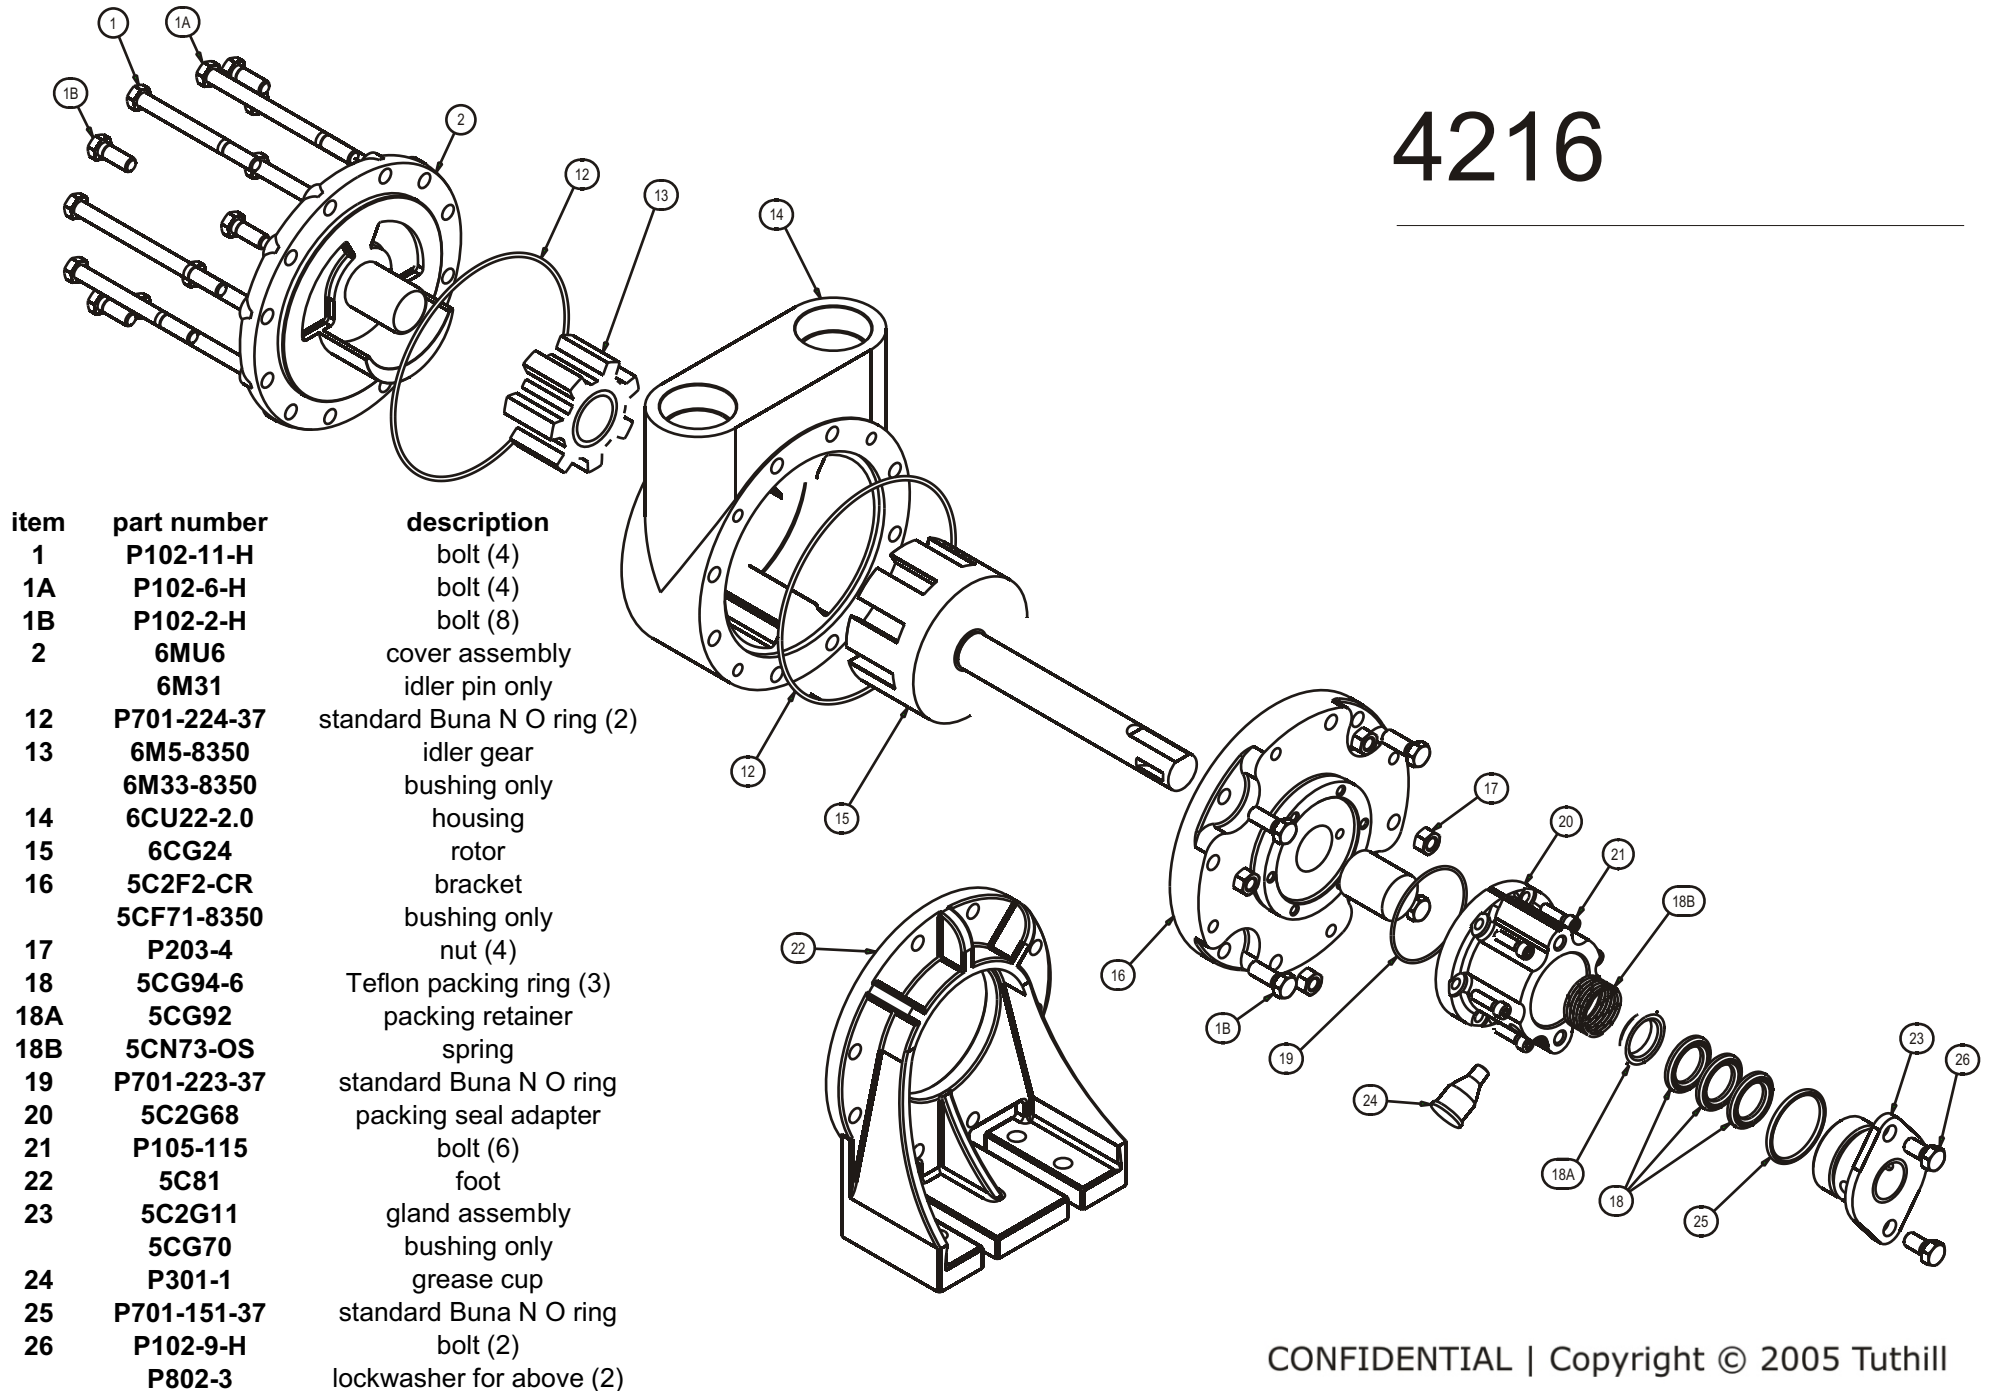

TUTHILL PUMP GROUP - LUBETECH PARTS LIST

4216

TUTHILL PUMP GROUP - LUBETECH PARTS LIST

item	part number	description
1	P102-22-H	bolt
1A	P102-11-H	bolt (3)
1B	P102-2-H	bolt (7)
1C	P102-25-H	bolt (3)
1D	P102-26-H	bolt
1E	P102-28-H	bolt
2D	6C2V6-C	clockwise cover assy
	6C2V6-CC	counterclockwise assy
	6M31	idler pin only
3	5CV58-X775	plunger
4	3CV63-4	spring 30-225 psi (std)
	3CV63-5	spring 20-150 psi
	3CV63-6	spring 45-250 psi
5	P701-112-37	standard Buna N O ring
	P701-112-77	optional Viton O ring
5A	P701-154-37	standard Buna N O ring
	P701-154-77	optional Viton O ring
6	5CV56	plug
7	P350-5	ball
8	3CV63	pilot spring
9	P203-15	nut
10	P701-10-37	standard Buna N O ring
11	3CV527	adjusting screw

4216

Relief Valve Option