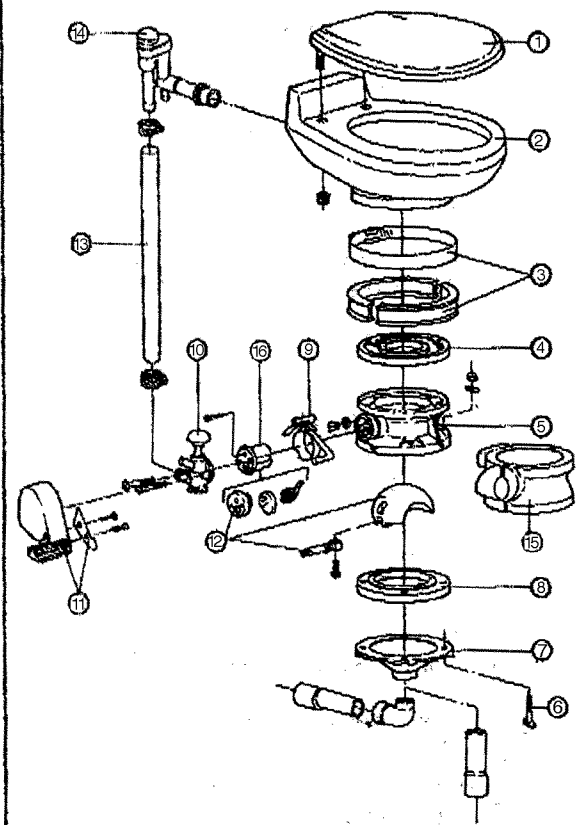

506 & 806 Parts List

Item	Part Number		Part Description
	Model 506	Model 806	
1.	340218	340590	Seat Assembly, White
	340217	340591	Seat Assembly, Bone
	340336	340592	Seat Assembly, Platinum
2.	310057	310069	China Bowl w/Vacuum Breaker, White
	310058	310070	China Bowl w/Vacuum Breaker, Bone
	319036	319037	China Bowl w/Vacuum Breaker, Platinum
3.	310048		Ring and Half Clamp Kit, Bone
4.	316140		Teflon and Rubber Seal Kit
*5.	310132		506/806 Base Kit, White
	310133		506/806 Base Kit, Bone
	310134		506/806 Base Kit, Platinum
6.	315057		Mounting Kit
7.	318864		Funnel Kit
8.	343892		Floor Flange Seal
9.	340825		Flush Lever
10.	314349		Water Valve Kit
11.	310117		Pedal Cover Kit, White
	310118		Pedal Cover Kit, Bone
	310119		Pedal Cover Kit, Platinum
12.	318162		Ball, Shaft and Cartridge Kit
13.	315902		Universal Tubing Kit, Bone
	319019		Universal Tubing Kit, Platinum
14.	318065	316906	Vacuum Breaker Kit
15.	310108		Pedestal Cover Kit, White
	310109		Pedestal Cover Kit, Bone
	310110		Pedestal Cover Kit, Platinum
16.	236096		Spring Cartridge Assembly

*Includes all items except 1, 2, 13 and 14.