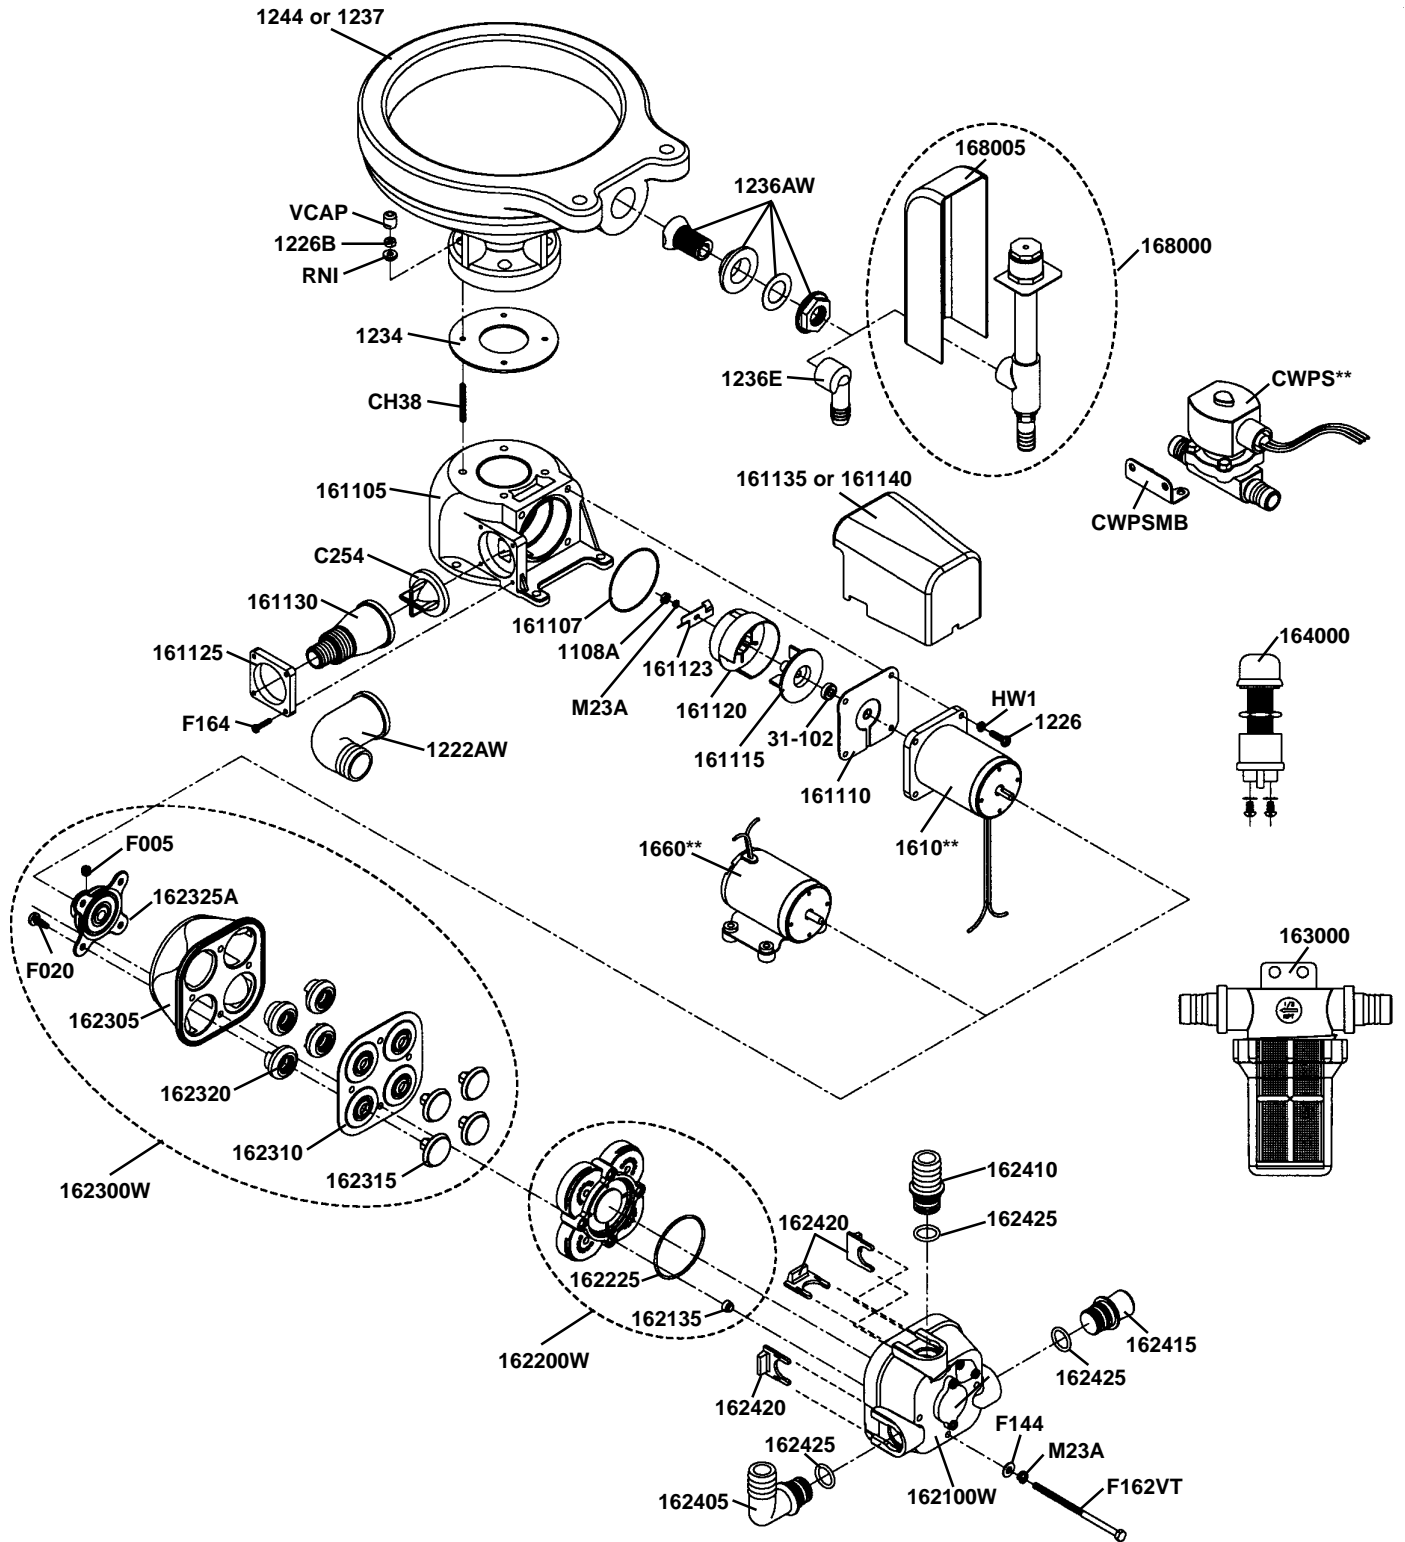

SeaEra Exploded Parts View

RARITAN

Engineering Company, Inc.

530 Orange Street, P.O. Box 1157, Millville, NJ 08332 USA
Telephone: 856-825-4900 FAX: 856-825-4409
www.raritaneng.com
Southern Office and Plant:
3101 SW Second Avenue, Fort Lauderdale, FL 33315 USA
Telephone: 954-525-0378 FAX: 954-764-4370