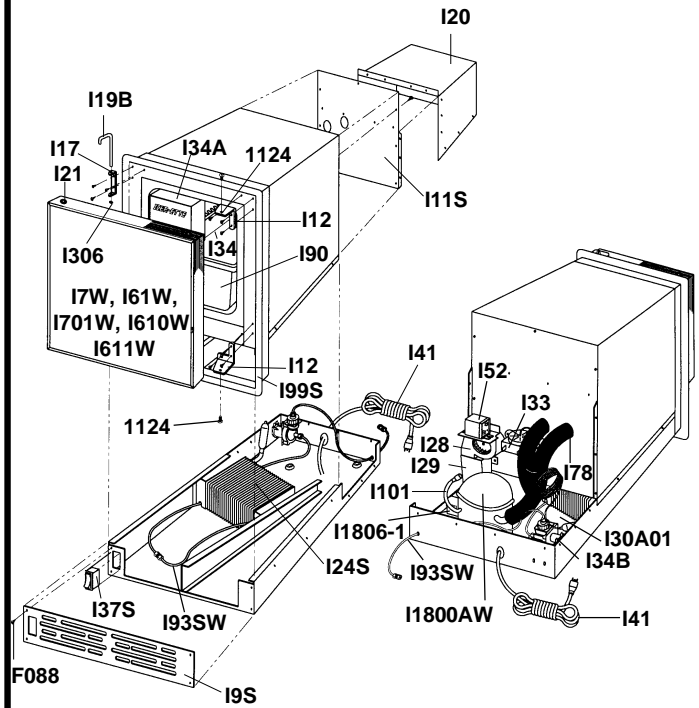

ICER-ETTE

Model 85 Icer-ette

Model 84 Icer-ette

Exploded view of ice maker assembly

RARITAN
Engineering Company, Inc.

530 Orange Street, P.O. Box 1157, Millville, NJ 08332 USA
 Telephone: 856-825-4900 FAX: 856-825-4409
 www.raritaneng.com
 Southern Office and Plant:
 3101 SW Second Ave., Fort Lauderdale, FL 33315 USA
 Telephone: 954-525-0378 FAX: 954-764-4370

PARTS LIST ICER-ETTE

Item	Description	Part #	Mod. 84	84 240V	Mod. 85	85 240V
1	Wiring Harness		I44	I44220	I44	I44220
2	Module Assembly (628366)		I34M	I34M220	I34M	I34M220
3	Thermostat		I34T	I34T	I34T	I34T
4	Ice Mold Assembly		I34MH	I34MH220	I34MH	I34MH220
11	Door Lock Link		I19B	I19B	I19B	I19B
12	Door Retainer Bracket		I17	I17	I17	I17
13	Link Retaining Ring		I306	I306	I306	I306
14	Door Bushing		I21	I21	I21	I21
15	S/S Door Assy. White Laminate Door Assy. Black Laminate Door Assy. Neutral White Laminate Door Assy. Antique White Laminate Door Assy.		I7W I61W I701W I610W I611W	I7W I61W I701W I610W I611W	I7W I61W I701W I610W I611W	I7W I61W I701W I610W I611W
16	On-Off Rocker Switch		I37S	I37S	I37	I37
17	Mounting Screws		F088	F088	F088	F088
18	Grille		I9S	I9S	I9	I9
19	Pivot Screw		I124	I124	I124	I124
20	Hinge Set (Top & Bottom)		I12	I12	I12	I12
21	Ice Bucket		I90	I90	I90	I90
22	Ice Maker Assy.		I34	I34220	I34	I34220
23	Ice Maker Assy. Front Cover		I34A	I34A	I34A	I34A
24	Relay w/ overload protector		I1806-1	I1806-2	I1806-1	I1806-2
25	Water line Tubing		I93SW	I93SW	I93W	I93W
26	Condenser		I24S	I24S	I24	I24
27	Solenoid Valve		I34B	I34B220	I34B	I34B220
28	Compressor (Includes #33 and #40)		I1800A-1W	I1800A-2W	I1800A-1W	I1800A-2W
29	Power Cord		I41	I41220	I41	I41220
30	Rear Panel		I11S	I11S	I11	I11
31	Enclosure Cover		I20A	I20A	N/A	N/A
32	Flange Flange with Holes		I99S	I99S	I99 I99H	I99 I99H
33	Service Valve w/Tube		I101	I101	I101	I101
40	Drier		I30A01	I30A01	I30A01	I30A01
41	Fan Motor		I28	I28220	I25	I25220
42	Cold Control		I33	I33	I33	I33
43	Ejector Relay		I52	I52220	I52	I52220
44.	Air Duct		I29	I29	N/A	N/A