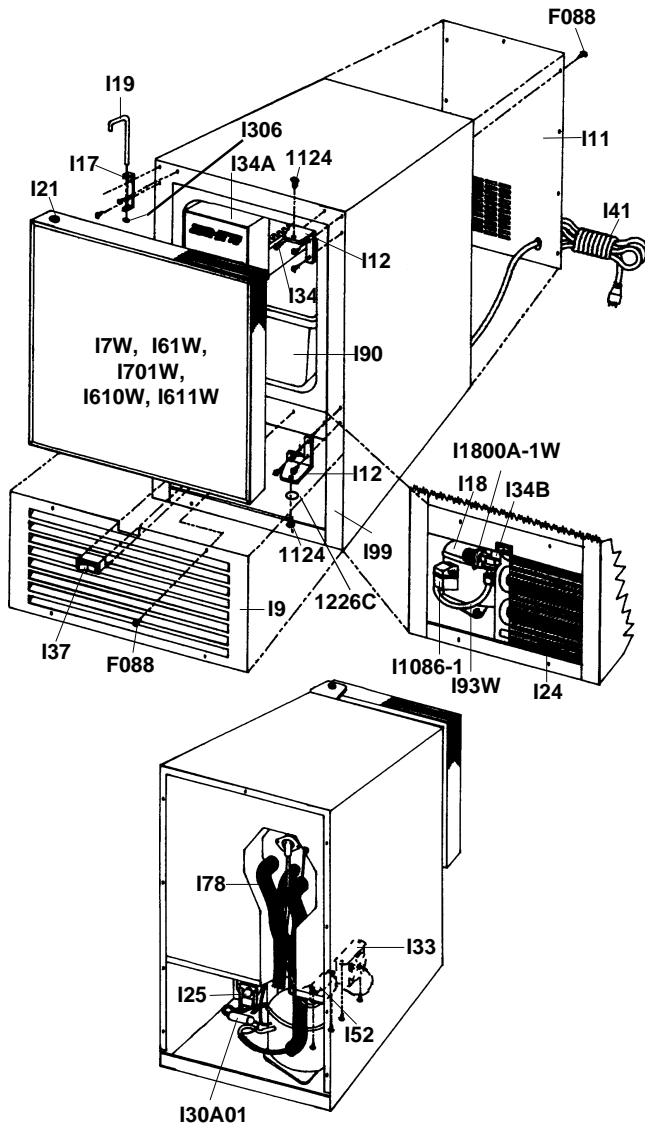

ICER-ETTE

Model 85 Icer-ette

Model 84 Icer-ette

Exploded view of ice maker assembly

RARITAN
Engineering Company, Inc.

530 Orange Street, P.O. Box 1157, Millville, NJ 08332 USA
 Telephone: 856-825-4900 FAX: 856-825-4409
 www.raritaneng.com
 Southern Office and Plant:
 3101 SW Second Ave., Fort Lauderdale, FL 33315 USA
 Telephone: 954-525-0378 FAX: 954-764-4370

PARTS LIST ICER-ETTE

Item	Description	Part #	Mod. 84	84 240V	Mod. 85	85 240V
1	Wiring Harness		I44	I44220	I44	I44220
2	Module Assembly (628366)		I34M	I34M220	I34M	I34M220
3	Thermostat		I34T	I34T	I34T	I34T
4	Ice Mold Assembly		I34MH	I34MH220	I34MH	I34MH220
11	Door Lock Link		I19B	I19B	I19B	I19B
12	Door Retainer Bracket		I17	I17	I17	I17
13	Link Retaining Ring		I306	I306	I306	I306
14	Door Bushing		I21	I21	I21	I21
15	S/S Door Assy. White Laminate Door Assy. Black Laminate Door Assy. Neutral White Laminate Door Assy. Antique White Laminate Door Assy.		I7W I61W I701W I610W I611W	I7W I61W I701W I610W I611W	I7W I61W I701W I610W I611W	I7W I61W I701W I610W I611W
16	On-Off Rocker Switch		I37S	I37S	I37	I37
17	Mounting Screws		F088	F088	F088	F088
18	Grille		I9S	I9S	I9	I9
19	Pivot Screw		I124	I124	I124	I124
20	Hinge Set (Top & Bottom)		I12	I12	I12	I12
21	Ice Bucket		I90	I90	I90	I90
22	Ice Maker Assy.		I34	I34220	I34	I34220
23	Ice Maker Assy. Front Cover		I34A	I34A	I34A	I34A
24	Relay w/ overload protector		I1806-1	I1806-2	I1806-1	I1806-2
25	Water line Tubing		I93SW	I93SW	I93W	I93W
26	Condenser		I24S	I24S	I24	I24
27	Solenoid Valve		I34B	I34B220	I34B	I34B220
28	Compressor (Includes #33 and #40)		I1800A-1W	I1800A-2W	I1800A-1W	I1800A-2W
29	Power Cord		I41	I41220	I41	I41220
30	Rear Panel		I11S	I11S	I11	I11
31	Enclosure Cover		I20A	I20A	N/A	N/A
32	Flange Flange with Holes		I99S	I99S	I99 I99H	I99 I99H
33	Service Valve w/Tube		I101	I101	I101	I101
40	Drier		I30A01	I30A01	I30A01	I30A01
41	Fan Motor		I28	I28220	I25	I25220
42	Cold Control		I33	I33	I33	I33
43	Ejector Relay		I52	I52220	I52	I52220
44.	Air Duct		I29	I29	N/A	N/A