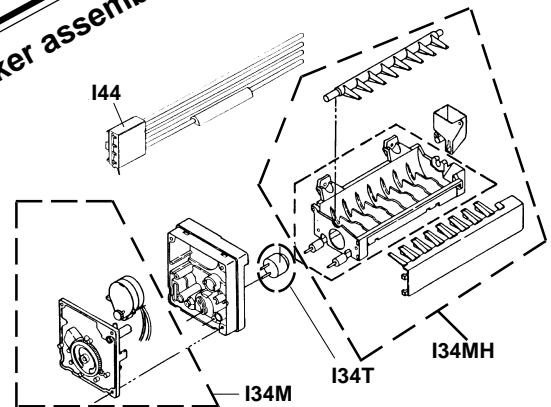

ICER-ETTE

Model 85 Icer-ette

Model 84 Icer-ette

Exploded view of ice maker assembly

RARITAN
Engineering Company, Inc.

530 Orange Street, P.O. Box 1157, Millville, NJ 08332 USA
 Telephone: 856-825-4900 FAX: 856-825-4409
 www.raritaneng.com
 Southern Office and Plant:
 3101 SW Second Ave., Fort Lauderdale, FL 33315 USA
 Telephone: 954-525-0378 FAX: 954-764-4370

PARTS LIST ICER-ETTE

Item	Description	Part #	Mod. 84	84 240V	Mod. 85	85 240V
1	Wiring Harness		I44	I44220	I44	I44220
2	Module Assembly (628366)		I34M	I34M220	I34M	I34M220
3	Thermostat		I34T	I34T	I34T	I34T
4	Ice Mold Assembly		I34MH	I34MH220	I34MH	I34MH220
11	Door Lock Link		I19B	I19B	I19B	I19B
12	Door Retainer Bracket		I17	I17	I17	I17
13	Link Retaining Ring		I306	I306	I306	I306
14	Door Bushing		I21	I21	I21	I21
15	S/S Door Assy. White Laminate Door Assy. Black Laminate Door Assy. Neutral White Laminate Door Assy. Antique White Laminate Door Assy.		I7W I61W I701W I610W I611W	I7W I61W I701W I610W I611W	I7W I61W I701W I610W I611W	I7W I61W I701W I610W I611W
16	On-Off Rocker Switch		I37S	I37S	I37	I37
17	Mounting Screws		F088	F088	F088	F088
18	Grille		I9S	I9S	I9	I9
19	Pivot Screw		I124	I124	I124	I124
20	Hinge Set (Top & Bottom)		I12	I12	I12	I12
21	Ice Bucket		I90	I90	I90	I90
22	Ice Maker Assy.		I34	I34220	I34	I34220
23	Ice Maker Assy. Front Cover		I34A	I34A	I34A	I34A
24	Relay w/ overload protector		I1806-1	I1806-2	I1806-1	I1806-2
25	Water line Tubing		I93SW	I93SW	I93W	I93W
26	Condenser		I24S	I24S	I24	I24
27	Solenoid Valve		I34B	I34B220	I34B	I34B220
28	Compressor (Includes #33 and #40)		I1800A-1W	I1800A-2W	I1800A-1W	I1800A-2W
29	Power Cord		I41	I41220	I41	I41220
30	Rear Panel		I11S	I11S	I11	I11
31	Enclosure Cover		I20A	I20A	N/A	N/A
32	Flange Flange with Holes		I99S	I99S	I99 I99H	I99 I99H
33	Service Valve w/Tube		I101	I101	I101	I101
40	Drier		I30A01	I30A01	I30A01	I30A01
41	Fan Motor		I28	I28220	I25	I25220
42	Cold Control		I33	I33	I33	I33
43	Ejector Relay		I52	I52220	I52	I52220
44.	Air Duct		I29	I29	N/A	N/A