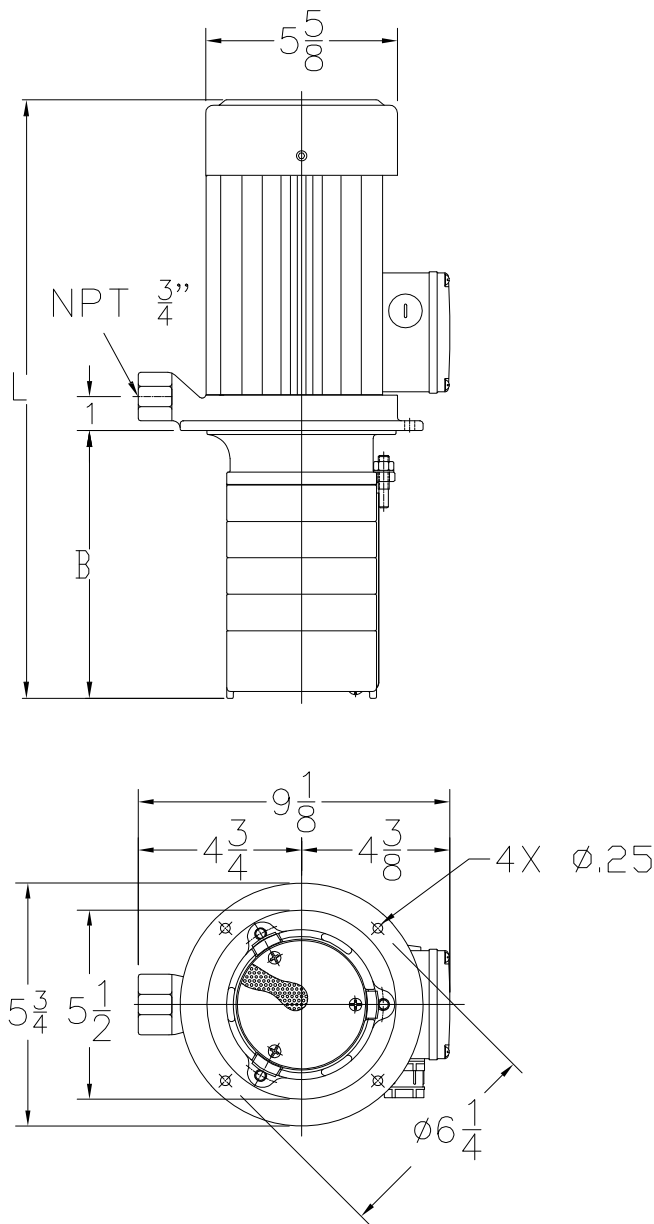

DESCRIPTION  
MSWV2 CLOSE COUPLED MOTOR PUMP ASSEMBLY

REF. NO.  
O-MSWV2

DATE  
12/18/08

REV.  
-

MODEL	B	L	N.W. (lbs)
1MSWV-3-2	5 3/4	13 3/4	24.0
1MSWV-8-2	9 1/4	17 3/8	26.2
2MSWV-3-2	5 3/4	13 3/4	24.5
2MSWV-5-2	7 1/8	15 1/4	25.4
2MSWV-9-2	10	18	27.1
3MSWV-3-2	5 3/4	13 3/4	24.7
3MSWV-4-2	6 3/8	14 1/2	25.1
3MSWV-5-2	7 1/8	15 1/4	25.6
3MSWV-6-2	7 7/8	15 7/8	26.0
3MSWV-8-2	9 1/4	17 3/8	26.9
3MSWV-11-2	11 3/8	19 1/2	27.8
4MSWV-4-2	6 3/8	14 1/2	25.4
4MSWV-6-2	7 7/8	15 7/8	26.2
5MSWV-5-2	7 1/8	16 3/4	28.0
5MSWV-6-2	7 7/8	17 1/2	29.3
6MSWV-6-2	7 7/8	17 3/4	29.8
6MSWV-8-2	9 1/4	19 1/4	30.6
6MSWV-9-2	10	19 7/8	31.1
6MSWV-10-2	10 5/8	20 5/8	31.3
6MSWV-11-2	11 3/8	21 3/8	31.7
7MSWV-7-2	8 1/2	18 1/2	28.7

**NOTE:**  
ALL DIMENSIONS HAVE BEEN ROUNDED TO THE NEAREST 1/8 INCH.

PRICE PUMP CO.

FACTORY FAX TRANSMITTAL DRAWING

#1 Pump Way  
Sonoma, CA 95476 (707) 938-8441  
707-FAX 938-0764