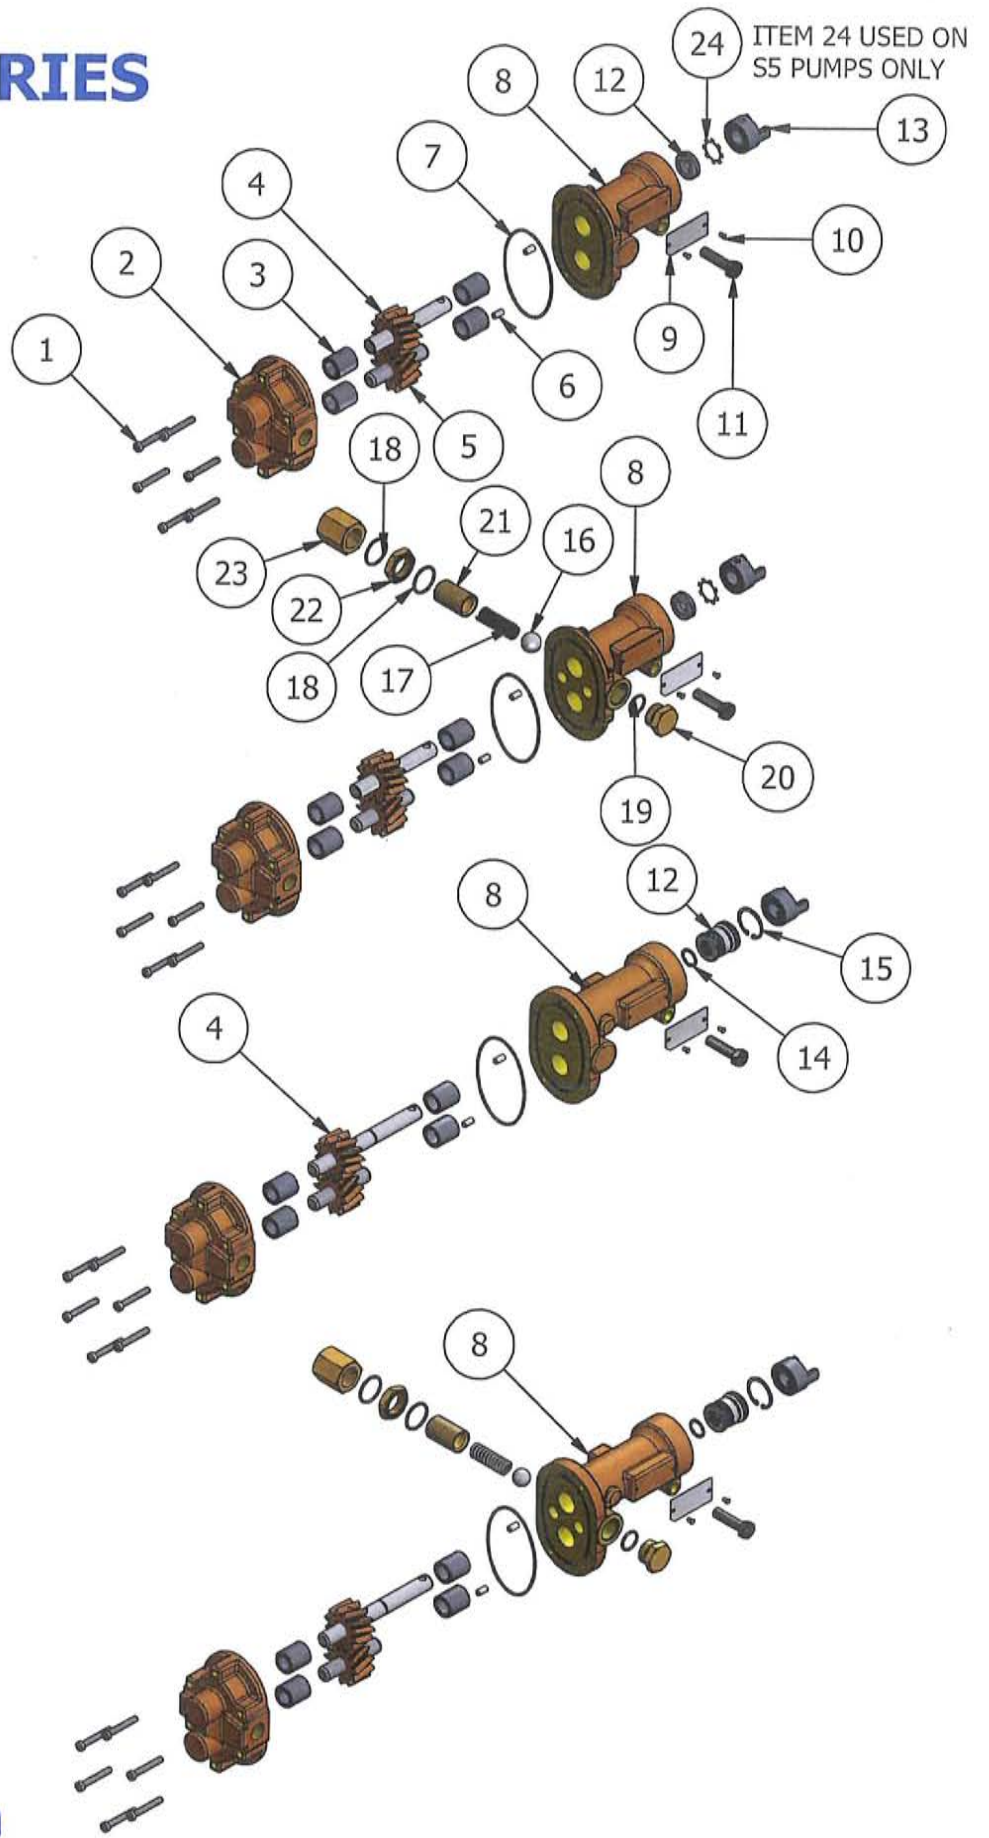

# MODEL N992 SERIES

N992 & N992S5

N992R & N992RS5

N992S16 & N992RS17

N992RS16 & N992RS17

1	2	3	4	5	6	7	8	9	10	11	12	13	14	15	16	17	18	19	20	21	22	23	24	Repair Kits		
Screw	Body	Bearing	Drive Gear Assy	Idle Gear Assy	Dowel Pin	O-Ring	Cover	Tag	Tag Screw	Screw	Lipseal	Mechanical Seal	Coupling Half	Retaining Ring	Retaining Ring	Ball	Spring	O-Ring	O-Ring	Nut Plug	Adjust. Screw	Lock Nut	Nut Bypass	Lock Ring		
Qty. 6.00	Qty. 1.00	Qty. 4.00	Qty. 1.00	Qty. 1.00	Qty. 2.00	Qty. 1.00	Qty. 1.00	Qty. 1.00	Qty. 2.00	Qty. 1.00	Qty. 1.00	Qty. 1.00	Qty. 1.00	Qty. 1.00	Qty. 1.00	Qty. 1.00	Qty. 2.00	Qty. 1.00	Qty. 1.00	Qty. 1.00	Qty. 1.00	Qty. 1.00	Qty. 1.00	Qty. 1.00	Qty. 1.00	
N992	7733	9306NC5N	5024	32993	8885	9797-038	9308NN2N	9344	9345	5595	5007	N/A	5604	N/A	N/A	N/A	N/A	N/A	N/A	N/A	N/A	N/A	N/A	N/A	N/A	10831
N992R	7733	9306NC5N	5024	32993	8885	9797-038	9308NN3B	9344	9345	5595	5007	N/A	5604	N/A	5803	1840	9797-019	9797-015	1838	N/A	5237	5240D	5239	N/A	N/A	11351
N992S5	7733	9306NC5N	5024	32993	8885	9797-038	9308NN2N	9344	9345	5595	7580	N/A	5604	N/A	5803	1840	9797-019	9797-015	1838	N/A	5237	5240D	5239	N/A	N/A	12396
N992RS5	7733	9306NC5N	5024	32993	8885	9797-038	9308NN3B	9344	9345	5595	7580	N/A	5604	N/A	5803	1840	9797-019	9797-015	1838	N/A	5237	5240D	5239	N/A	N/A	12396
N992RS16	7733	9306NC5N	5024	32993	8885	9797-038	9309PN4B	9344	9345	5595	N/A	32584	5604	5373	7639	6302	9797-019	9797-015	1838	N/A	5237	5240D	5239	N/A	N/A	12396
N992S17	7733	9306NC5N	5024	32993	8885	9797-038	9309PN4B	9344	9345	5595	N/A	32584	5604	5373	7639	6302	9797-019	9797-015	1838	N/A	5237	5240D	5239	N/A	N/A	12396
N992RS17	7733	9306NC5N	5024	32993	8885	9797-038	9309PN4B	9344	9345	5595	N/A	32585	5604	5373	7639	6302	9797-019	9797-015	1838	N/A	5237	5240D	5239	N/A	N/A	12396
N992RS17	7733	9306NC5N	5024	32993	8885	9797-038	9309PN4B	9344	9345	5595	N/A	32585	5604	5373	7639	6302	9797-019	9797-015	1838	N/A	5237	5240D	5239	N/A	N/A	12396