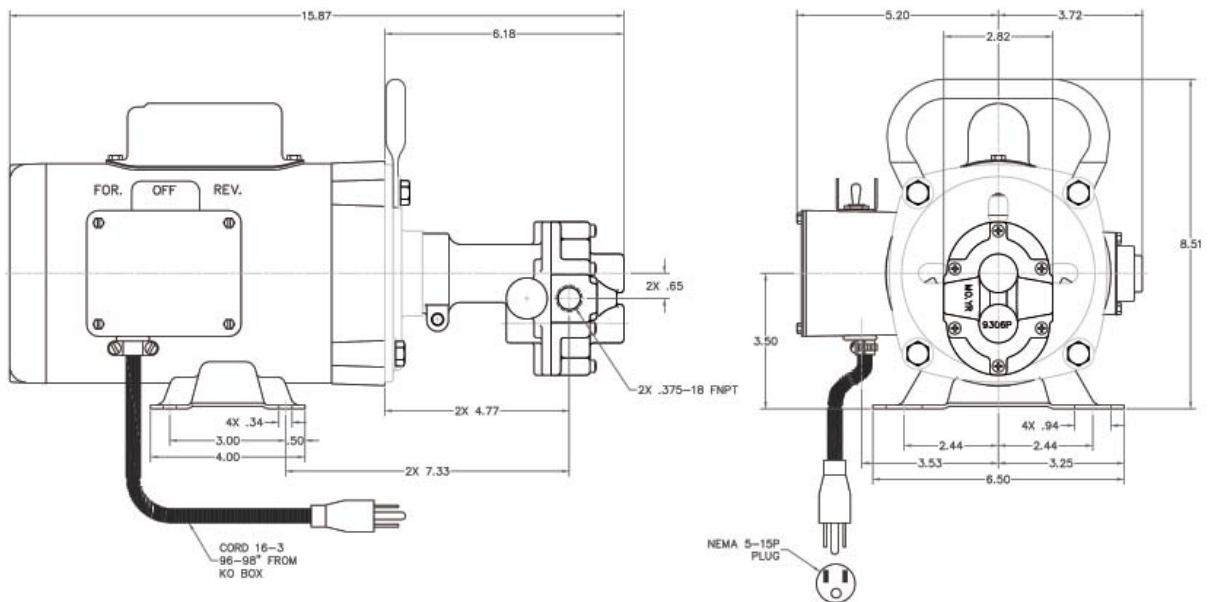

Dimensions

OBARDORFER PUMPS

A Gardner Denver Product

5900 Firestone Drive, Syracuse, NY 13206

Phone: (800) 448-1668; (315) 437-0361 • Fax: (315) 463-9561

Visit www.oberdorfer-pumps.com to find in-depth descriptions of the world's leading high-quality, dependable pumps.

Due to ongoing product improvements, data shown here is subject to change without notice. Contact Oberdorfer Pumps for latest specifications.

N992-37F30.62011