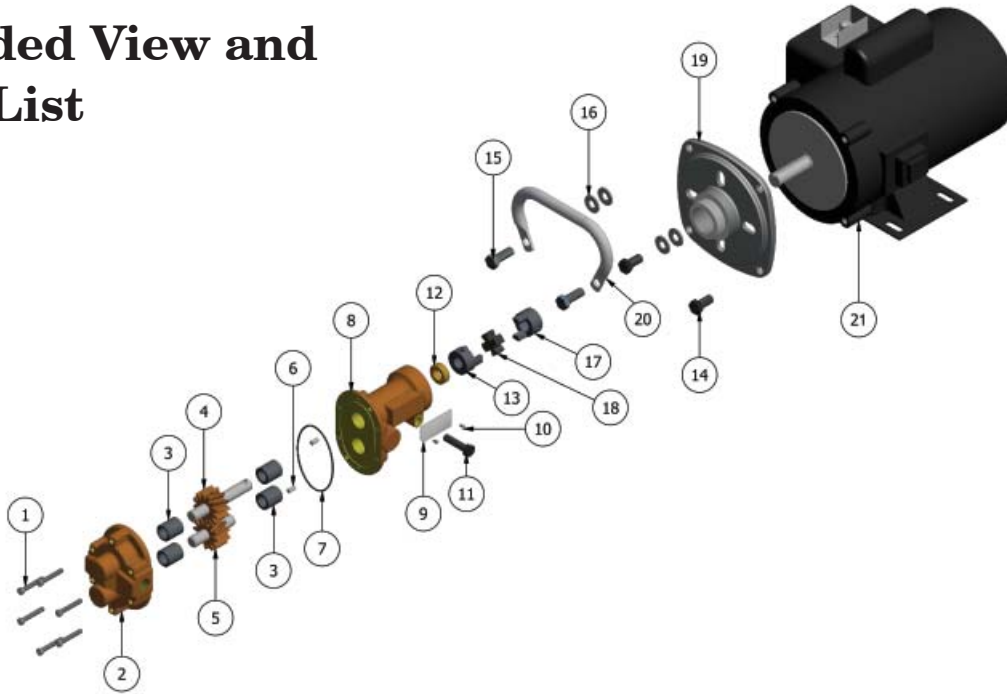

FEATURES:

Light, Portable, Compact, Durable – 16" long and only 37 lbs, convenient lift and carry handle.

ROTARY GEAR PUMP

- Rugged corrosion resistant bronze construction
- Compact close-coupled design
- Stainless steel shafts
- Durable bronze helical gears provide quiet operation
- Process lubricated carbon graphite bearings
- O-ring cover seal for maximum leak protection
- Buna Lip Seal –standard

MOTOR

- 1/3 HP -1725 RPM – 115VAC
- 1.15 Service Factor with Capacitor Start

- TENV enclosure, rigid base, durable painted finish
- Automatic Overload Protection
- Built in switch (Forward - Off - Reverse)
- 8 foot long SJTOW 16-3 power cord with plug

OTHER PRODUCTS:

- N992 has easy field assembly to a variety of motor frames (See N992)
- For typical DC motor pump units – see N992 DC
 - For compact AC motor pump units – see Close Coupled Bronze Adapterless Rotary Gear Pumps
 - For Danfoss hydraulic motor driven pump units – use adapter 9960
 - For bronze pedestal pumps and mechanical seal styles – see model N2000
- For close-coupled ductile iron pumps – see model C992

Close Coupled Bronze Rotary Gear Pumps

Model N992-37F30

Exploded View and Parts List

	1	2	3	4	5	6	7	8	9	10	11	12	13	14	15	16	17	18	19	20	21
	Screw	Body	Bearing	Drive Gear Assy	Idle Gear Assy	Dowel Pin	O-Ring	Cover	Tag	Tag Screw	Screw	Lipseal	Coupling Half	Screw	Screw	Washer	Coupling Half	Spider	Adapter	Handle	Motor
Pump No.	Qty. 6	Qty. 1	Qty. 4	Qty. 1	Qty. 1	Qty. 2	Qty. 1	Qty. 1	Qty. 1	Qty. 2	Qty. 1	Qty. 1	Qty. 1	Qty. 2	Qty. 2	Qty. 4	Qty. 1	Qty. 1	Qty. 1	Qty. 1	Qty. 1
N992-37F30	7733	9306NC5N	5024	32994	32993	8885	9797-038	9308NN2N	9344	9345	5595	5007	5604	5411	5974	6831	7643	7839	8335	9773	7596