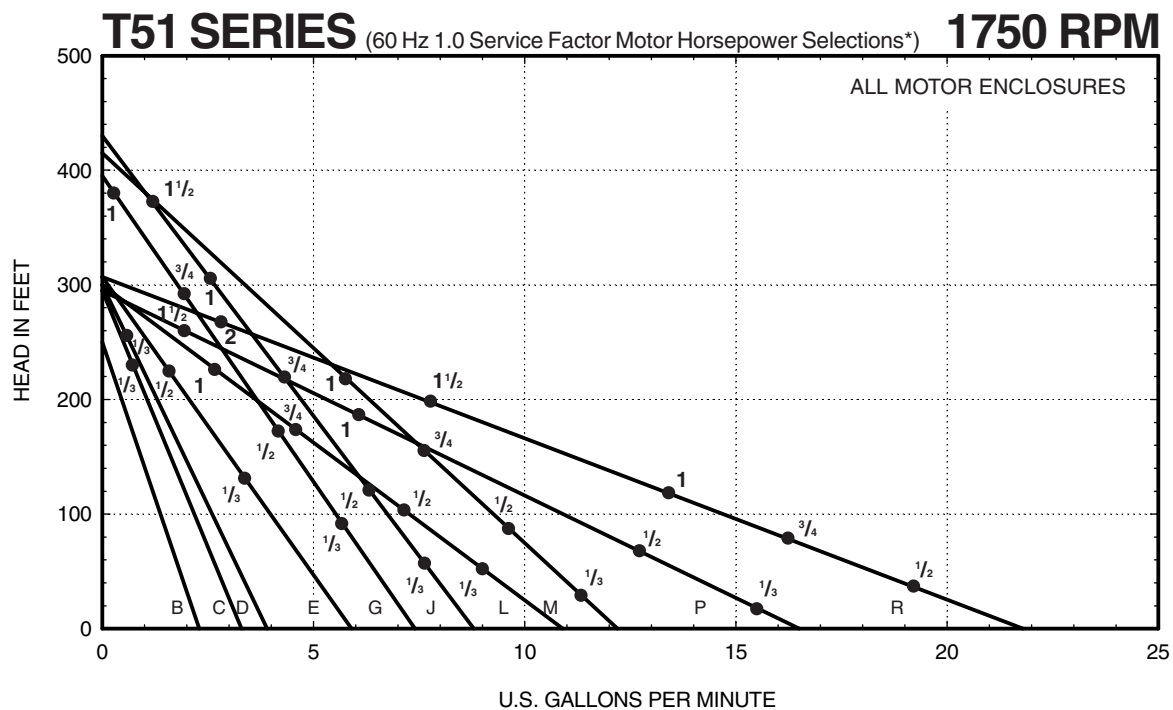

T51 SERIES

Composite Curves

* Horsepower data is valid for 1.0 specific gravity fluids only

MTH PUMPS

401 West Main Street • Plano, IL 60545-1436
 Phone: 630-552-4115 • Fax: 630-552-3688

T51 SERIES

Composite Curves