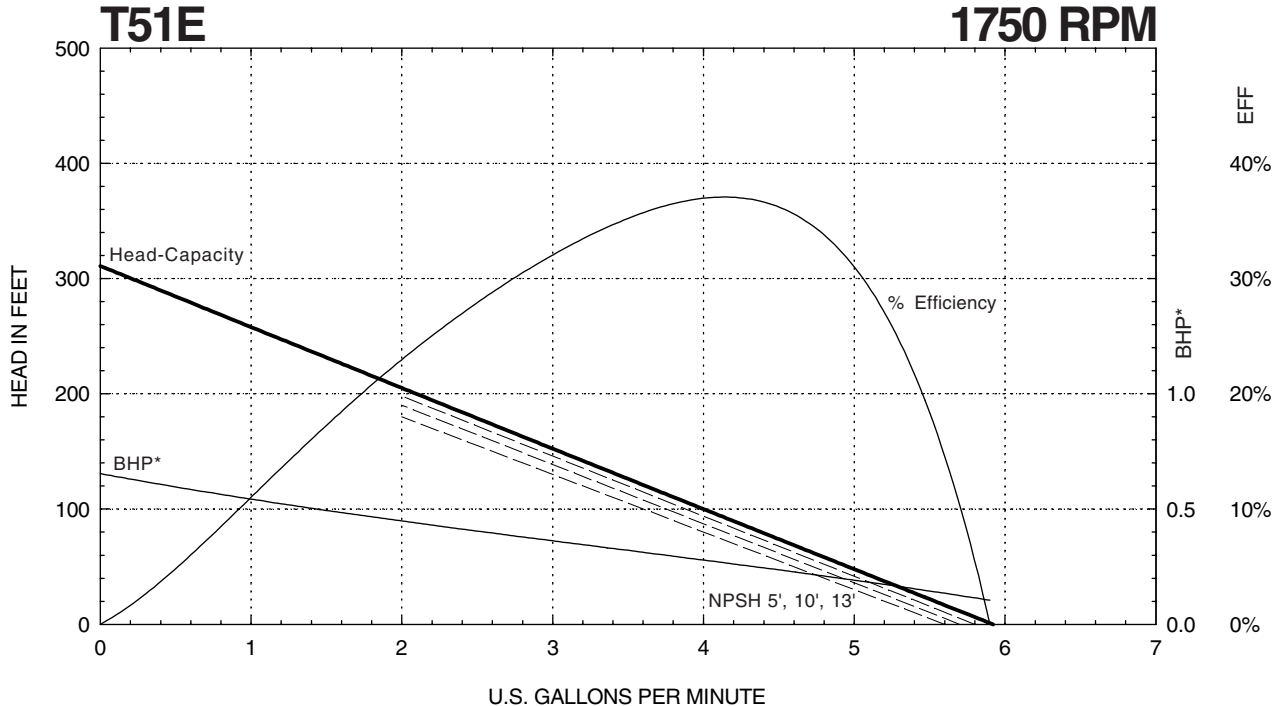

T51 SERIES

Performance Curves

* Horsepower data is valid for 1.0 specific gravity fluids only