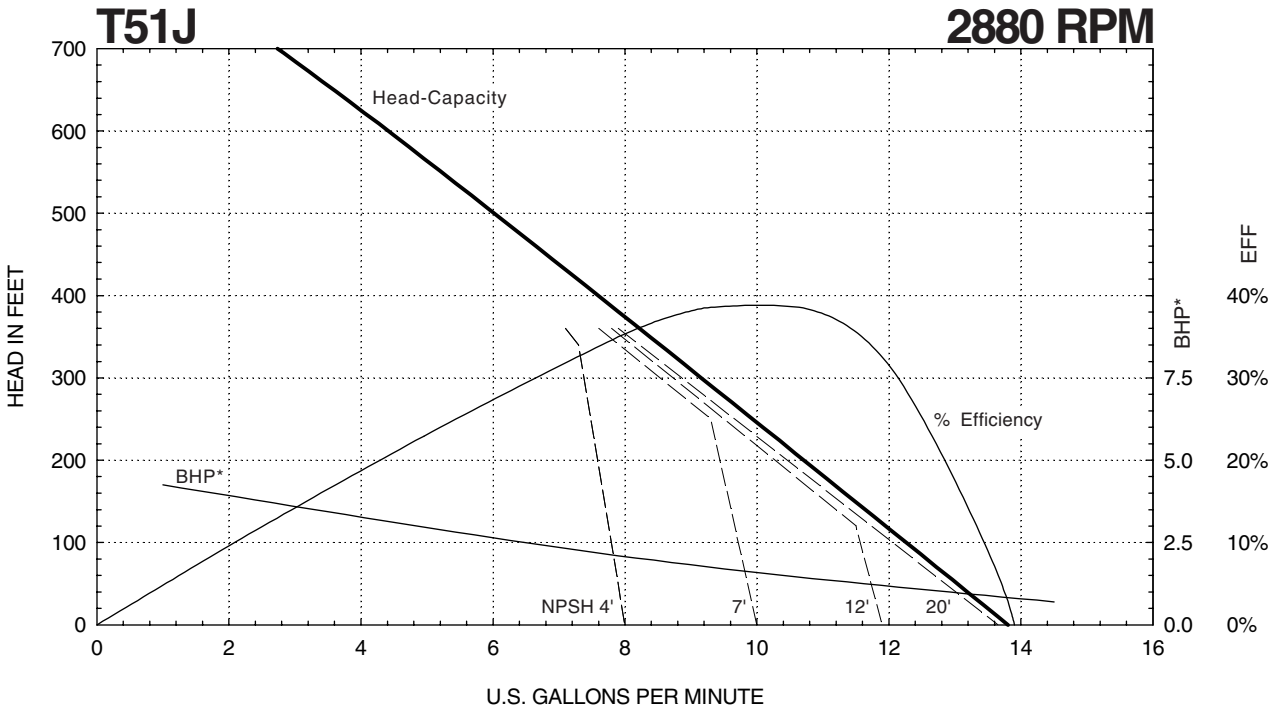

401 West Main Street • Plano, IL 60545-1436
Phone: 630-552-4115 • Fax: 630-552-3688

T51 SERIES

Performance Curves

* Horsepower data is valid for 1.0 specific gravity fluids only

T51 SERIES

Performance Curves