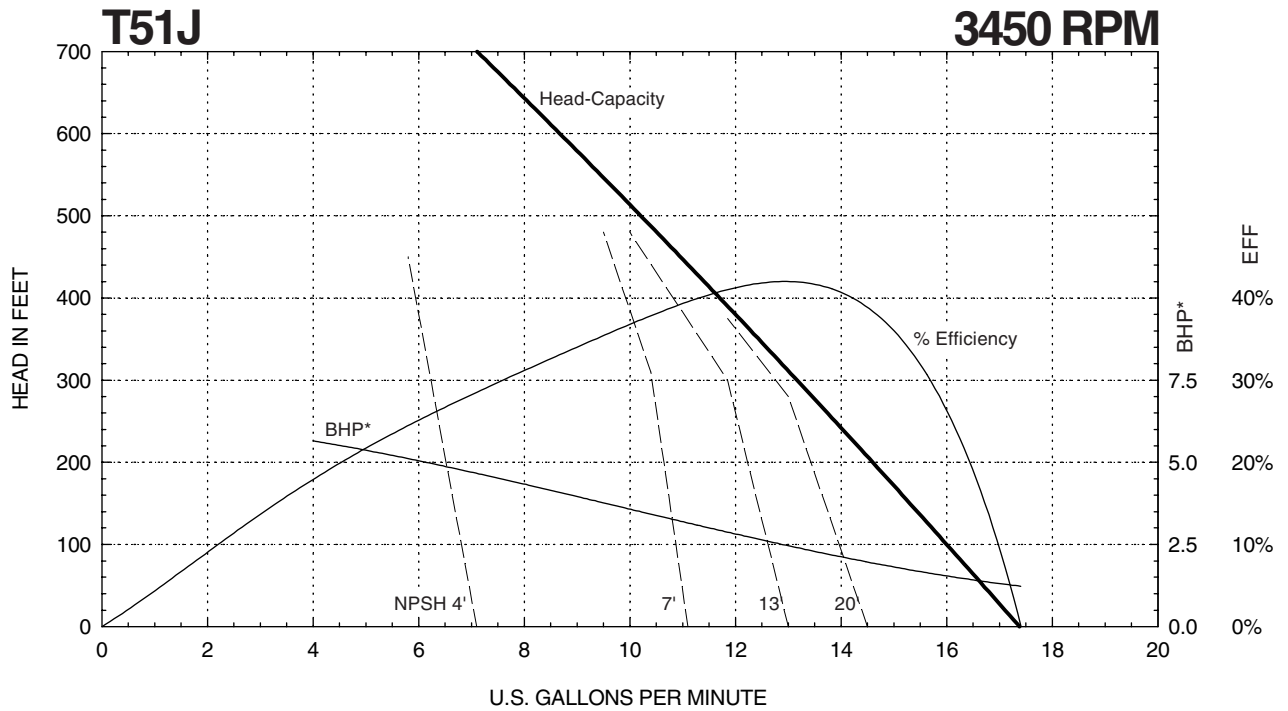

T51 SERIES

Performance Curves

* Horsepower data is valid for 1.0 specific gravity fluids only