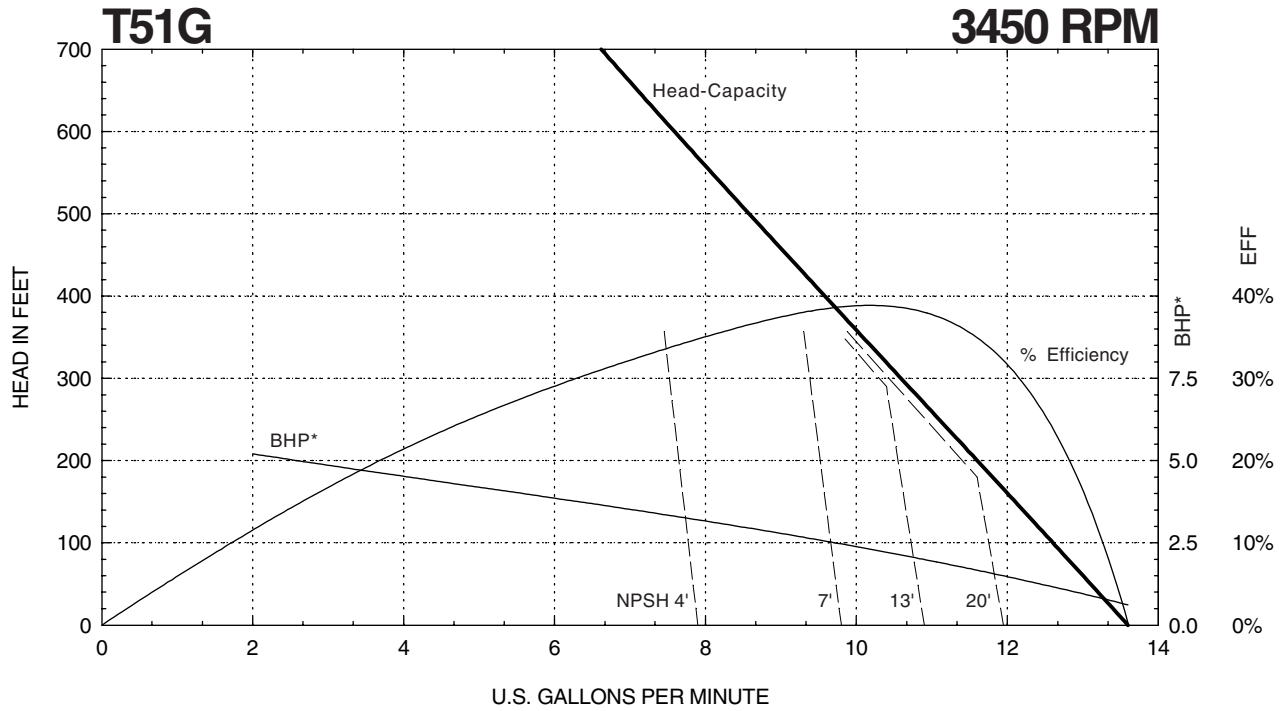

T51 SERIES

Performance Curves

* Horsepower data is valid for 1.0 specific gravity fluids only

401 West Main Street • Plano, IL 60545-1436
 Phone: 630-552-4115 • Fax: 630-552-3688

T51 SERIES

Performance Curves