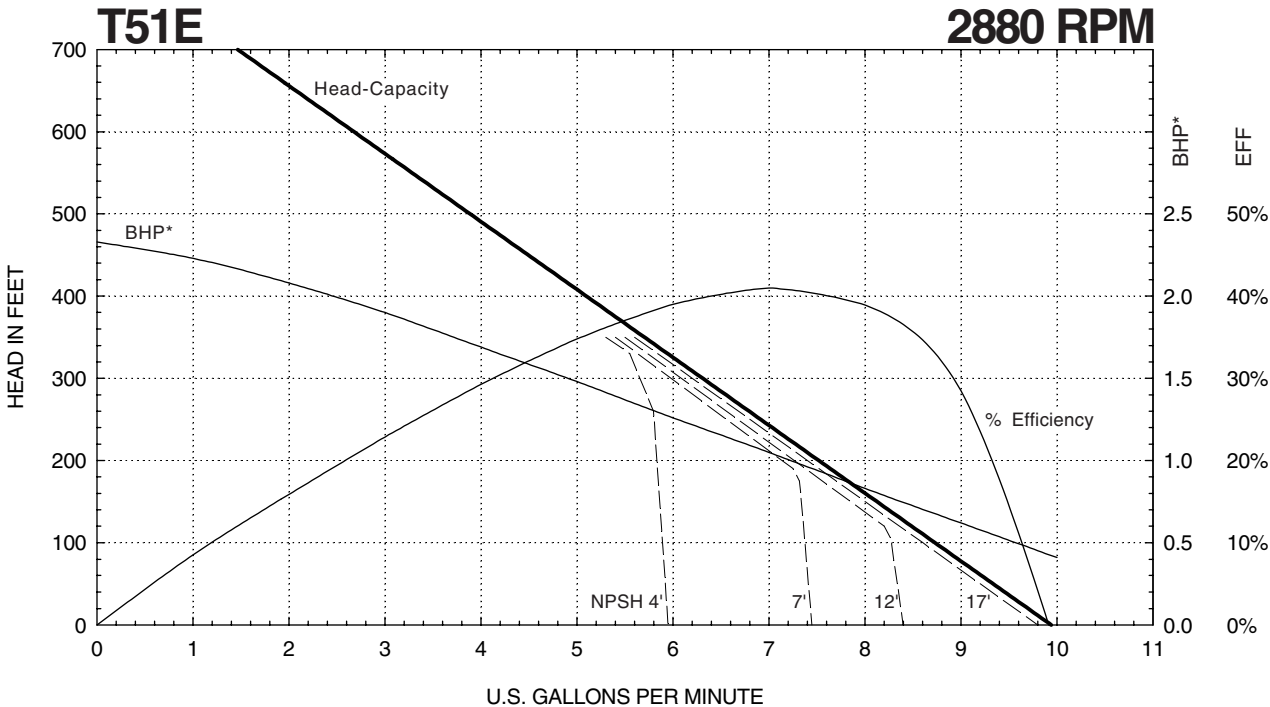

T51 SERIES

Performance Curves