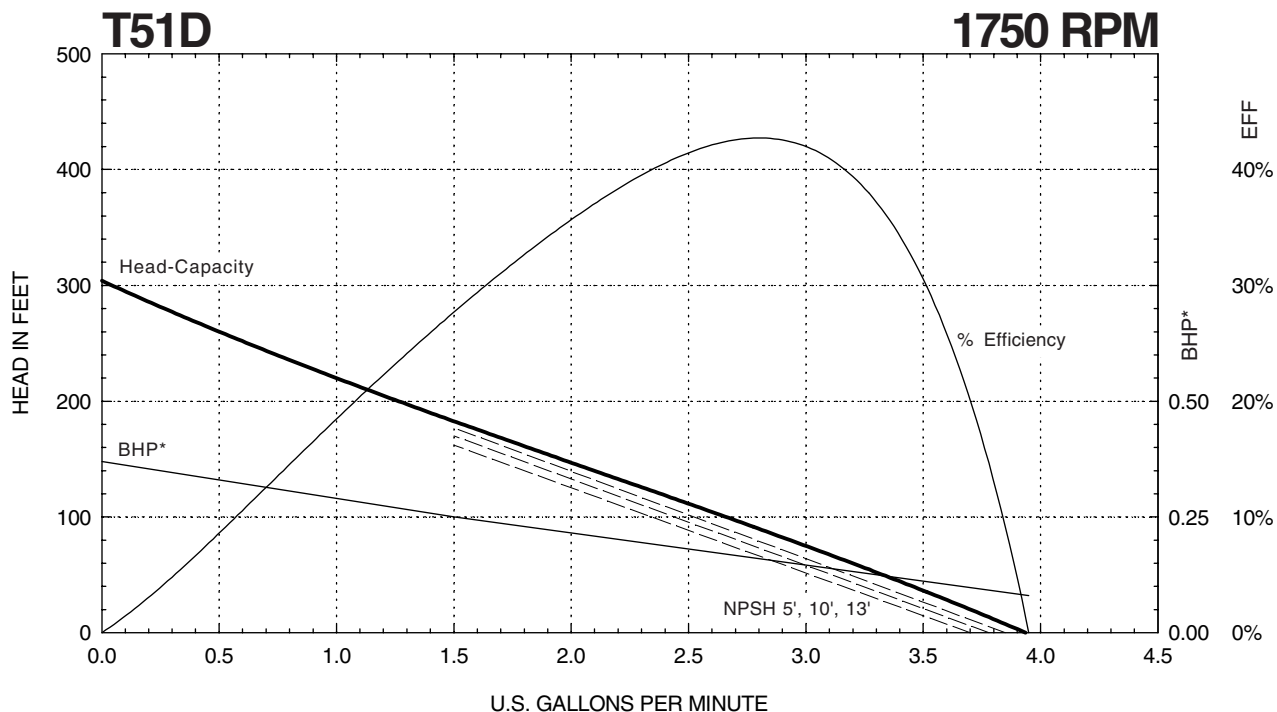

T51 SERIES

Performance Curves

MTH PUMPS

401 West Main Street • Plano, IL 60545-1436
Phone: 630-552-4115 • Fax: 630-552-3688

* Horsepower data is valid for 1.0 specific gravity fluids only