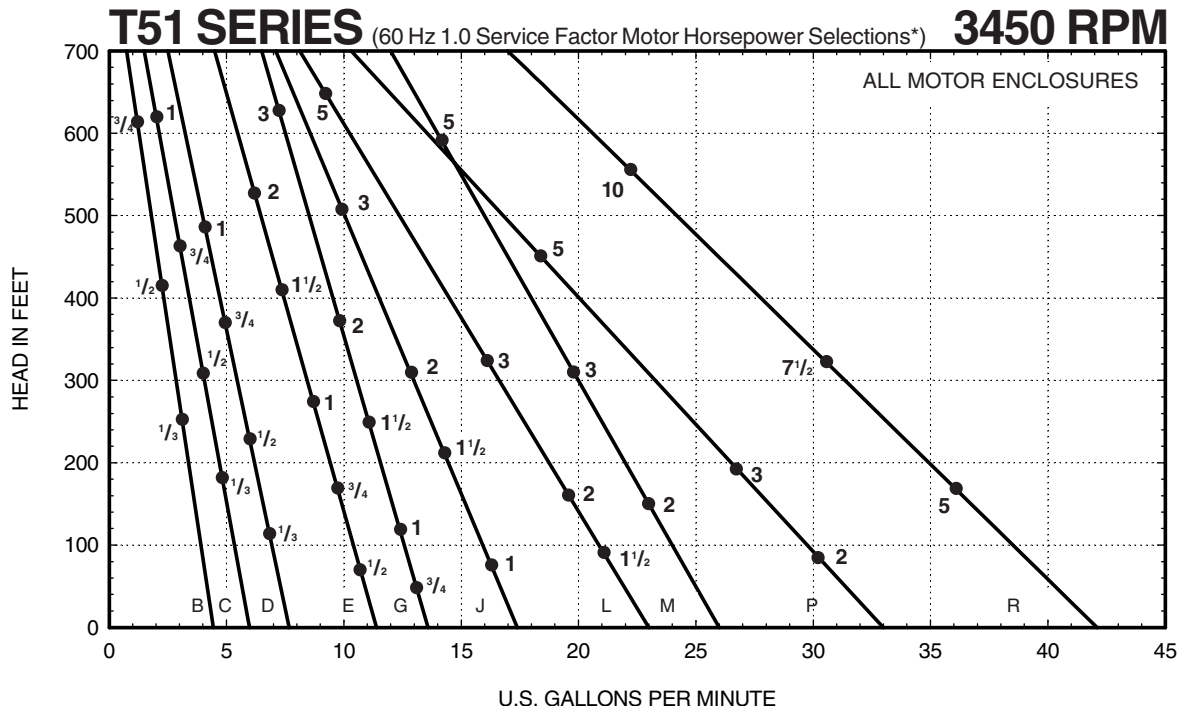

T51 SERIES

Composite Curves

* Horsepower data is valid for 1.0 specific gravity fluids only

MTH PUMPS

401 West Main Street • Plano, IL 60545-1436
 Phone: 630-552-4115 • Fax: 630-552-3688

T51 SERIES

Composite Curves