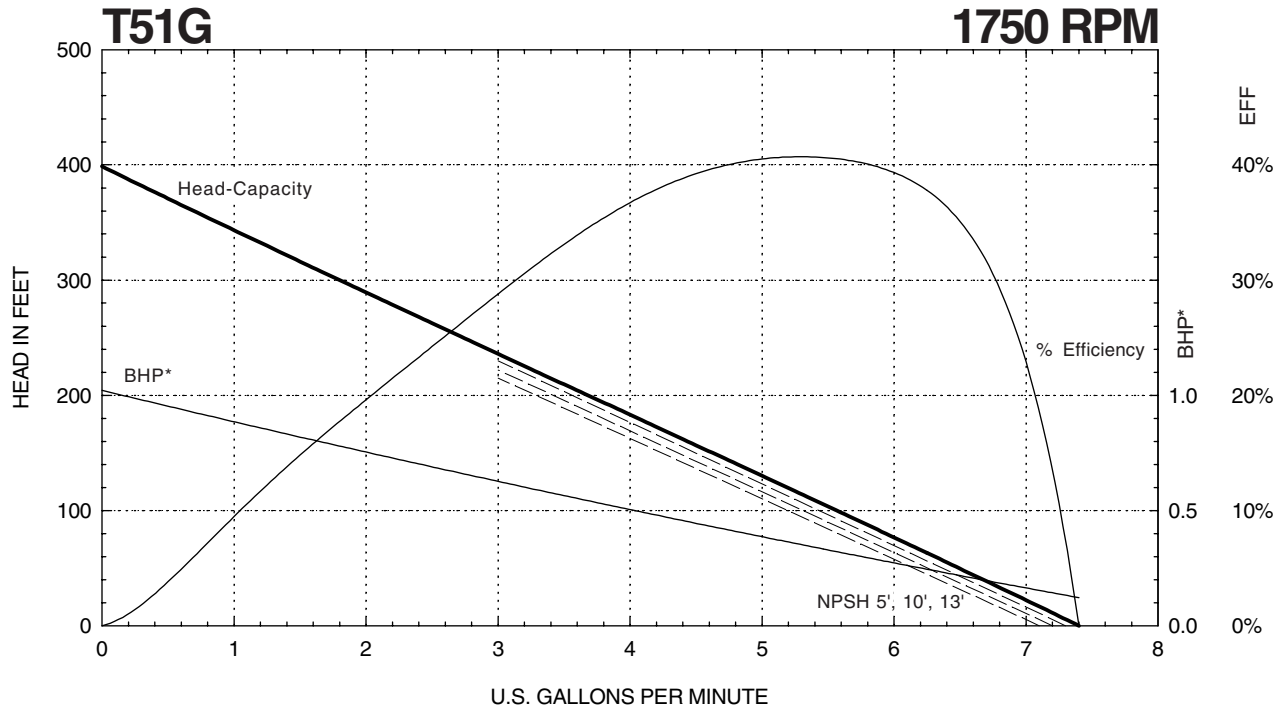

T51 SERIES

Performance Curves

* Horsepower data is valid for 1.0 specific gravity fluids only

401 West Main Street • Plano, IL 60545-1436
 Phone: 630-552-4115 • Fax: 630-552-3688

T51 SERIES

Performance Curves