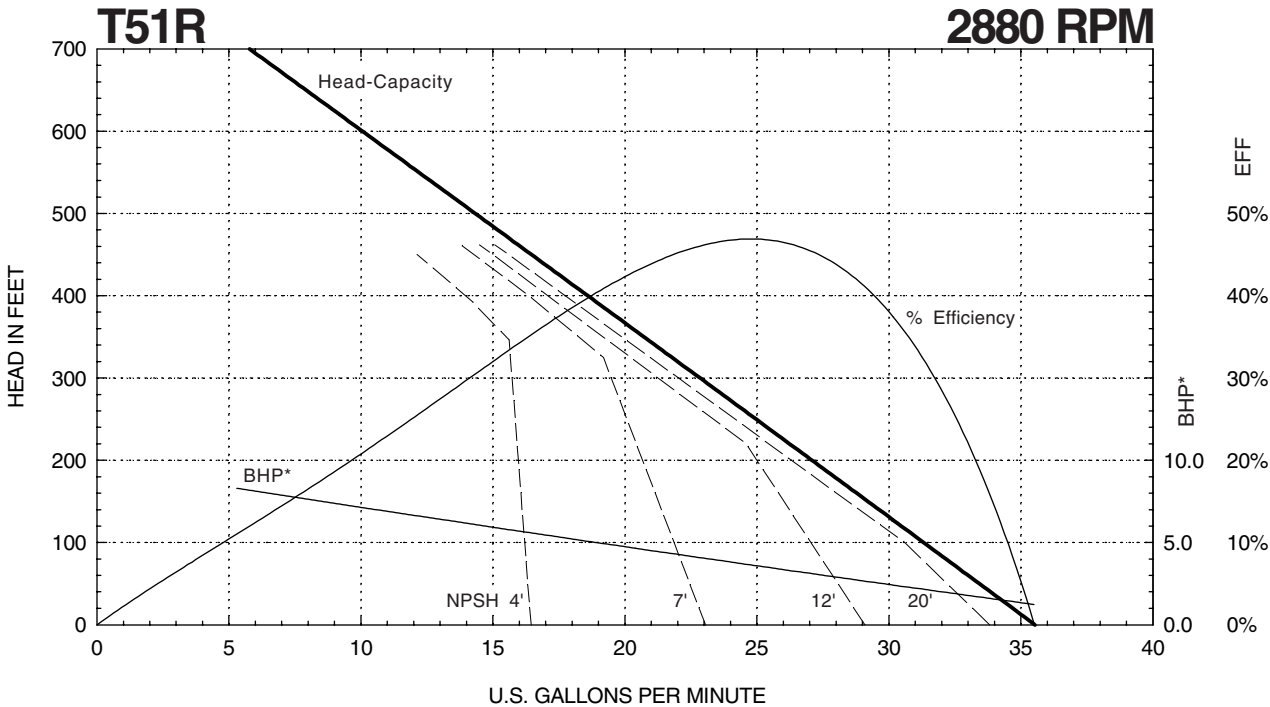

T51 SERIES

Performance Curves

MTH PUMPS

401 West Main Street • Plano, IL 60545-1436
Phone: 630-552-4115 • Fax: 630-552-3688

* Horsepower data is valid for 1.0 specific gravity fluids only