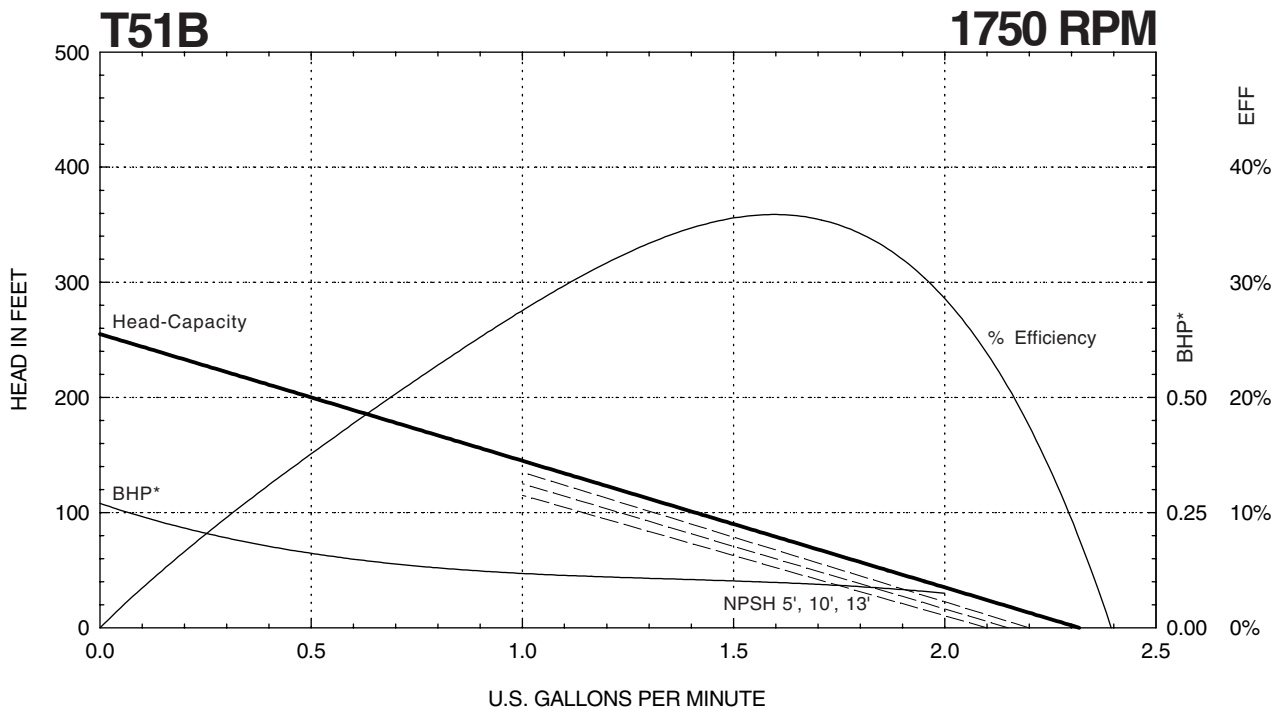

T51 SERIES

Performance Curves

* Horsepower data is valid for 1.0 specific gravity fluids only