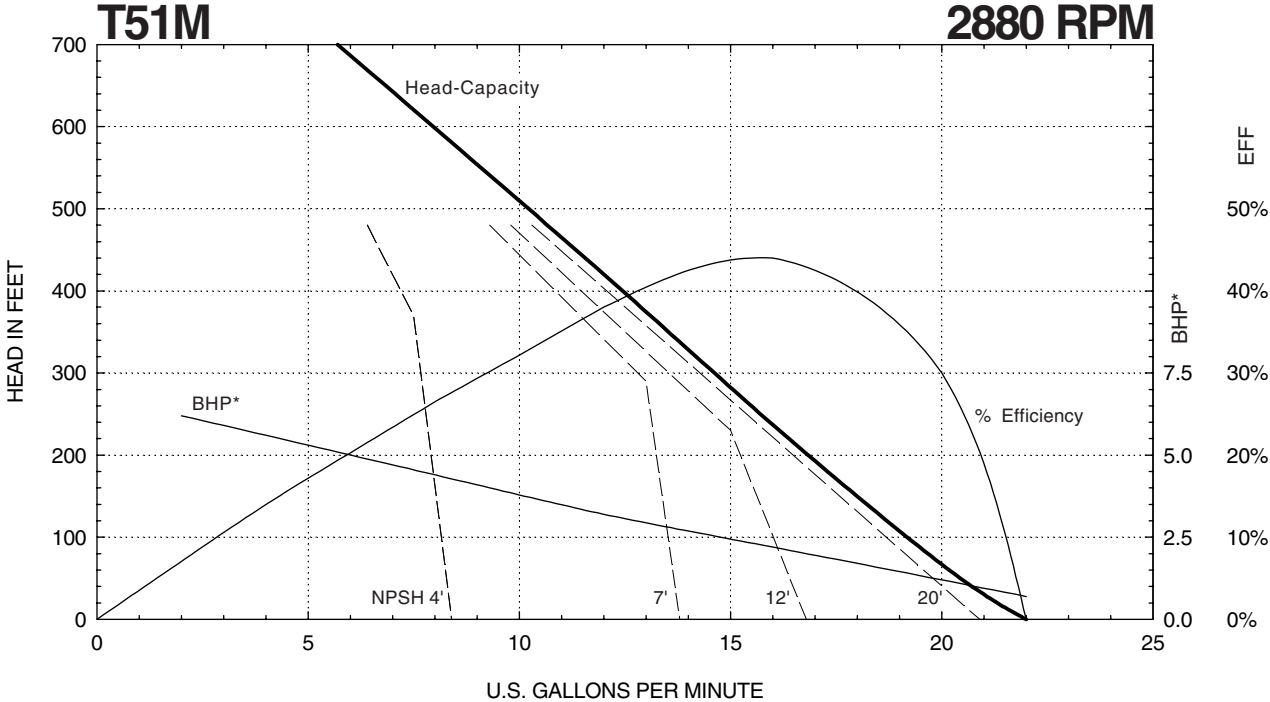

T51 SERIES

Performance Curves

MTH PUMPS

401 West Main Street • Plano, IL 60545-1436
 Phone: 630-552-4115 • Fax: 630-552-3688

* Horsepower data is valid for 1.0 specific gravity fluids only

T51 SERIES

Performance Curves