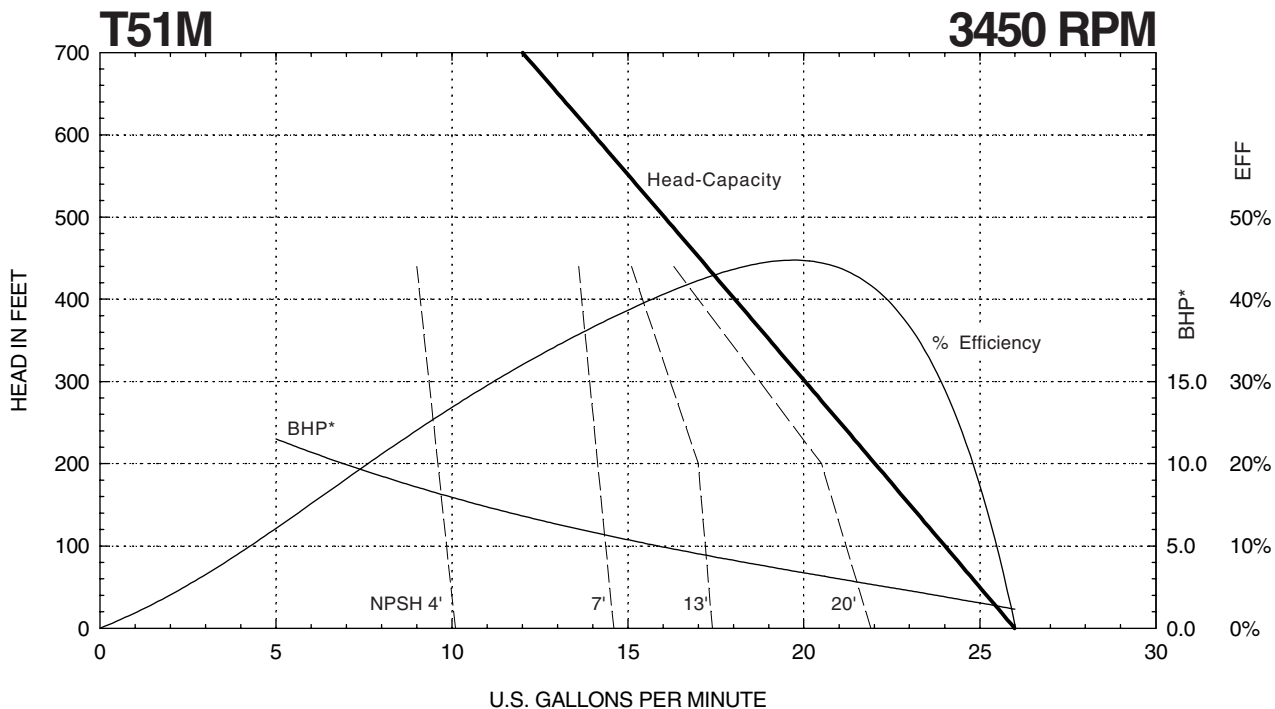

T51 SERIES

Performance Curves

MTH PUMPS

401 West Main Street • Plano, IL 60545-1436
Phone: 630-552-4115 • Fax: 630-552-3688

* Horsepower data is valid for 1.0 specific gravity fluids only