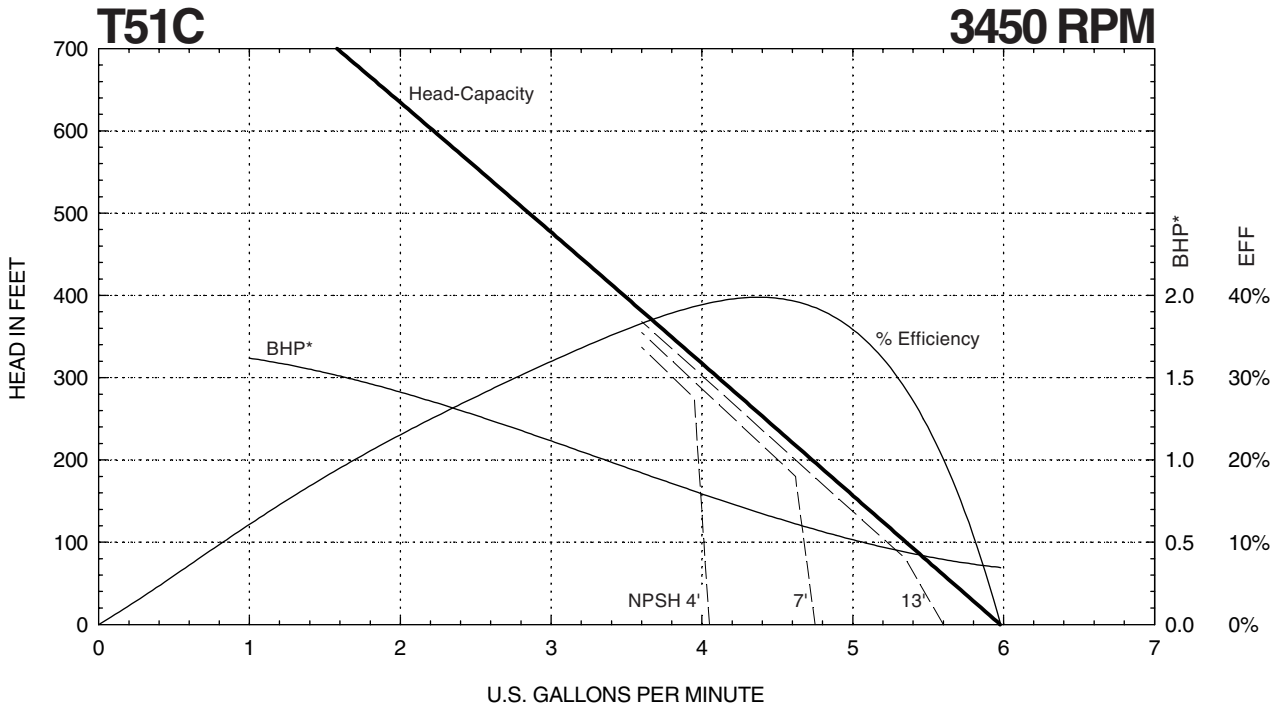

T51 SERIES

Performance Curves

* Horsepower data is valid for 1.0 specific gravity fluids only

401 West Main Street • Plano, IL 60545-1436
Phone: 630-552-4115 • Fax: 630-552-3688

T51 SERIES

Performance Curves