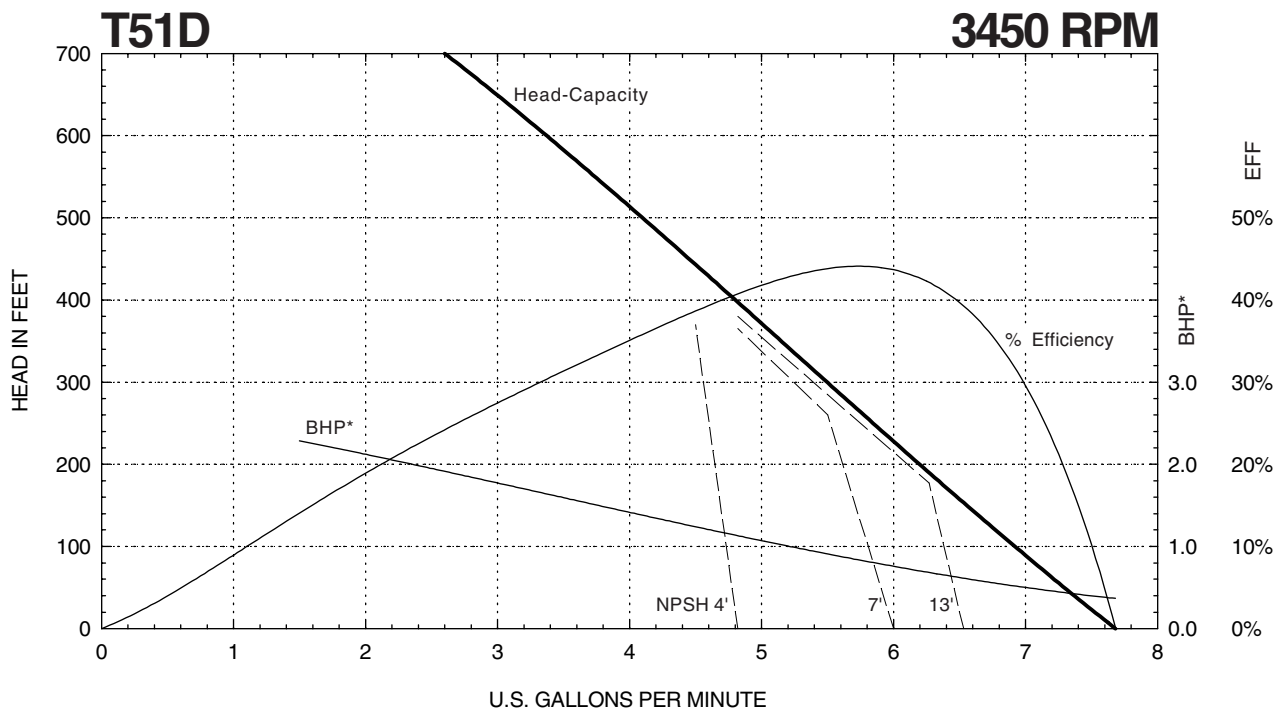

T51 SERIES

Performance Curves

MTH PUMPS

401 West Main Street • Plano, IL 60545-1436
Phone: 630-552-4115 • Fax: 630-552-3688

* Horsepower data is valid for 1.0 specific gravity fluids only