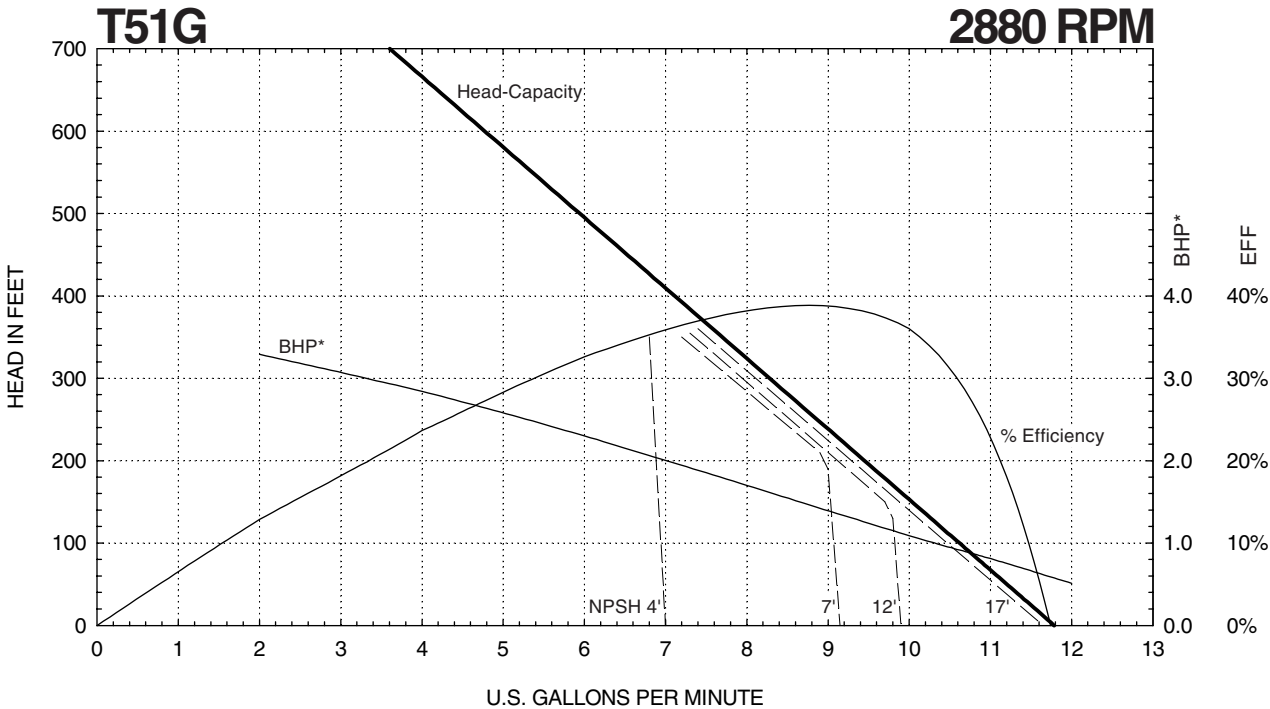

T51 SERIES

Performance Curves