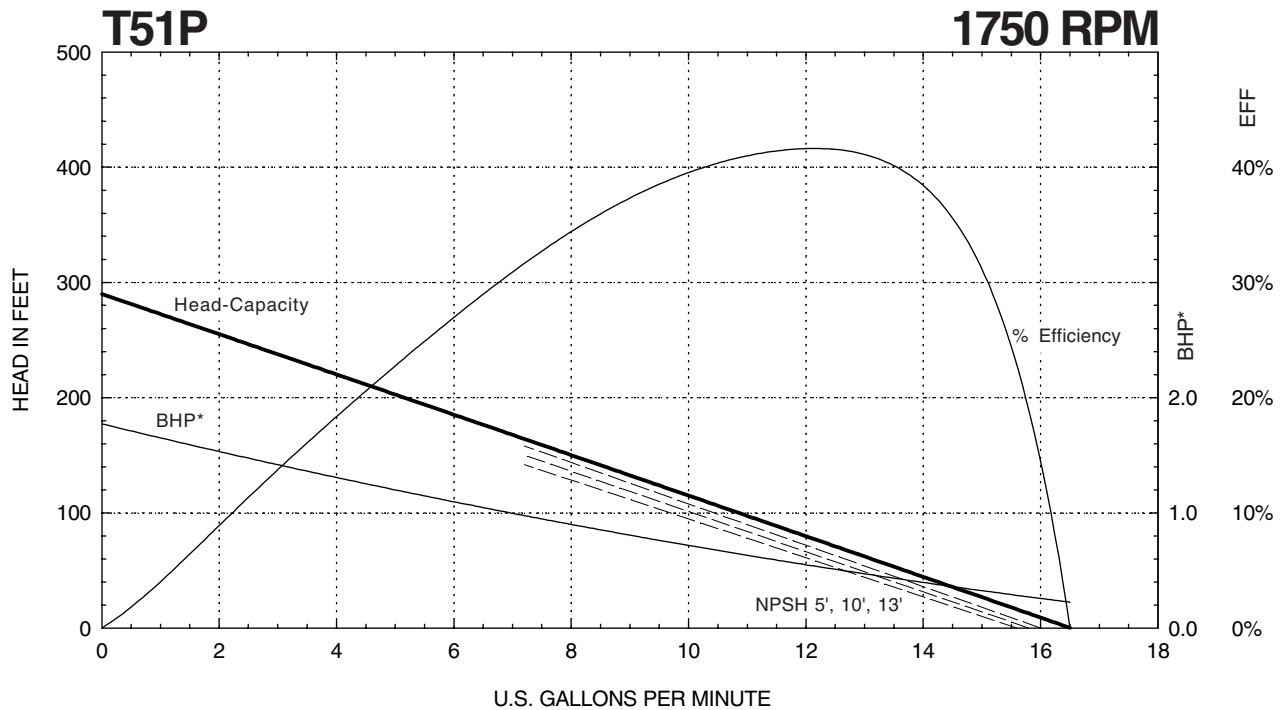

T51 SERIES

Performance Curves

* Horsepower data is valid for 1.0 specific gravity fluids only