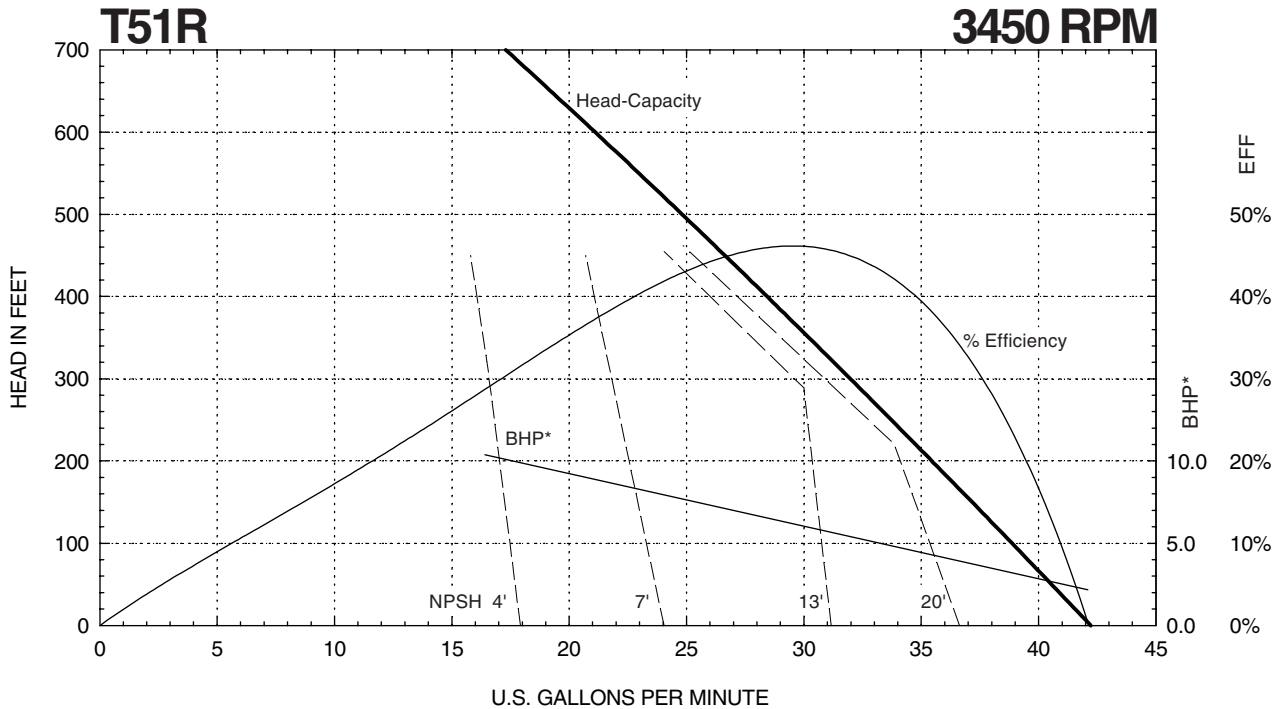

T51 SERIES

Performance Curves

* Horsepower data is valid for 1.0 specific gravity fluids only

401 West Main Street • Plano, IL 60545-1436
 Phone: 630-552-4115 • Fax: 630-552-3688

T51 SERIES

Performance Curves