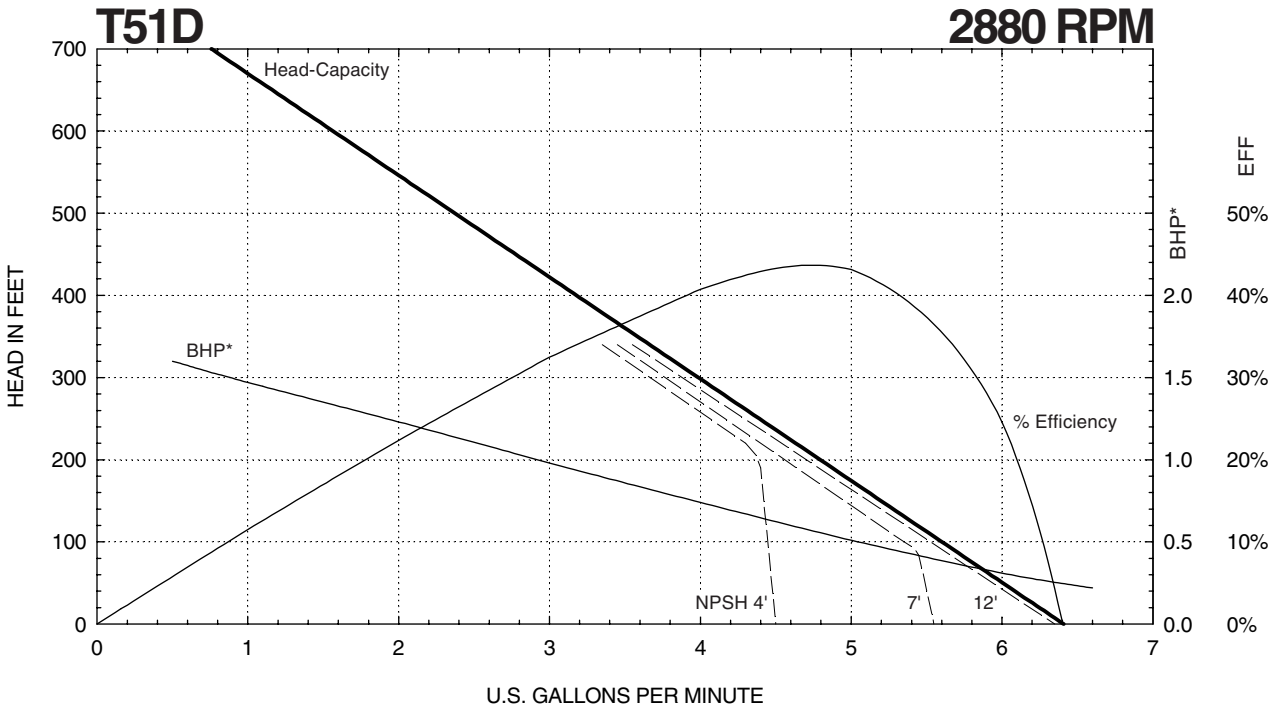

T51 SERIES

Performance Curves

MTH PUMPS

401 West Main Street • Plano, IL 60545-1436
 Phone: 630-552-4115 • Fax: 630-552-3688

* Horsepower data is valid for 1.0 specific gravity fluids only

T51 SERIES

Performance Curves