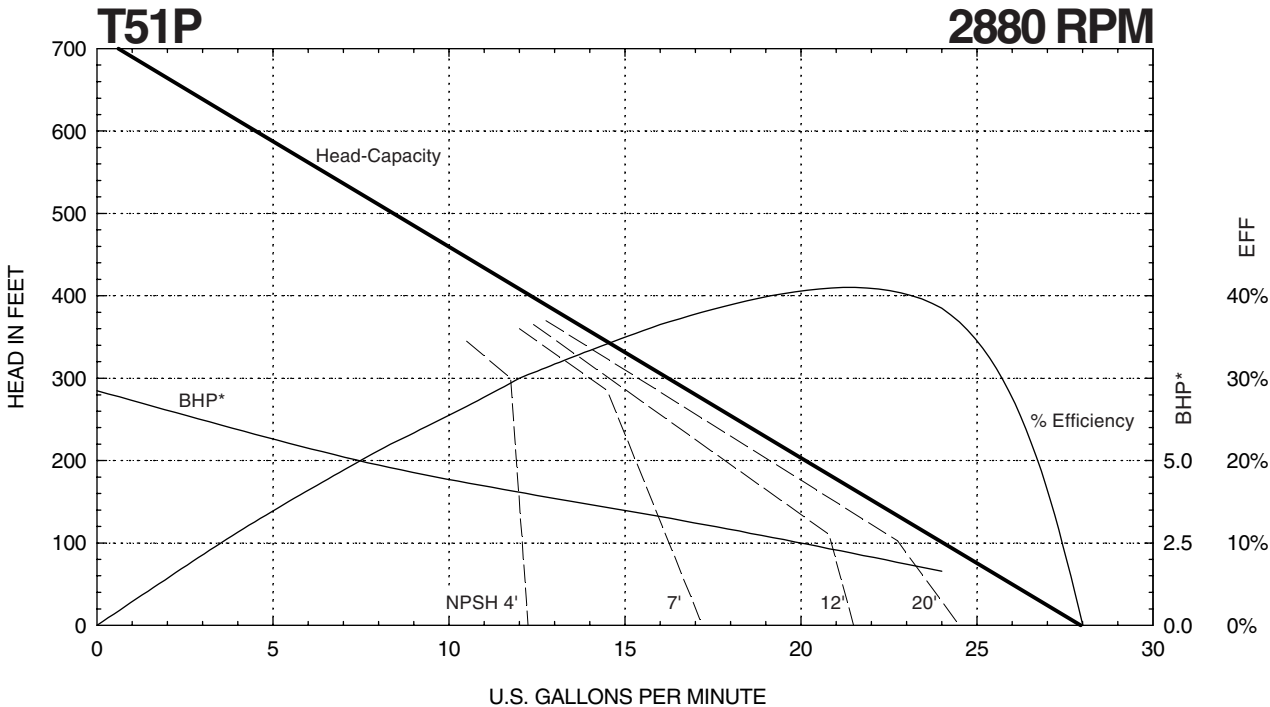

T51 SERIES

Performance Curves