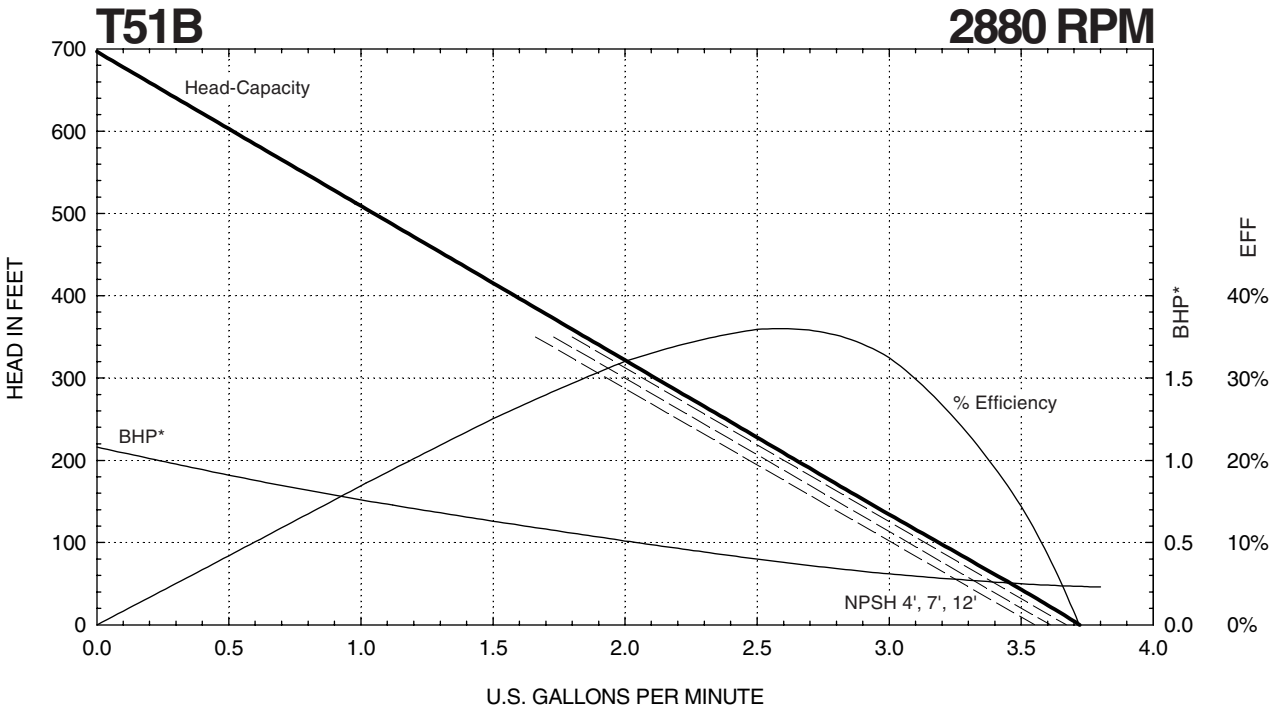

T51 SERIES

Performance Curves