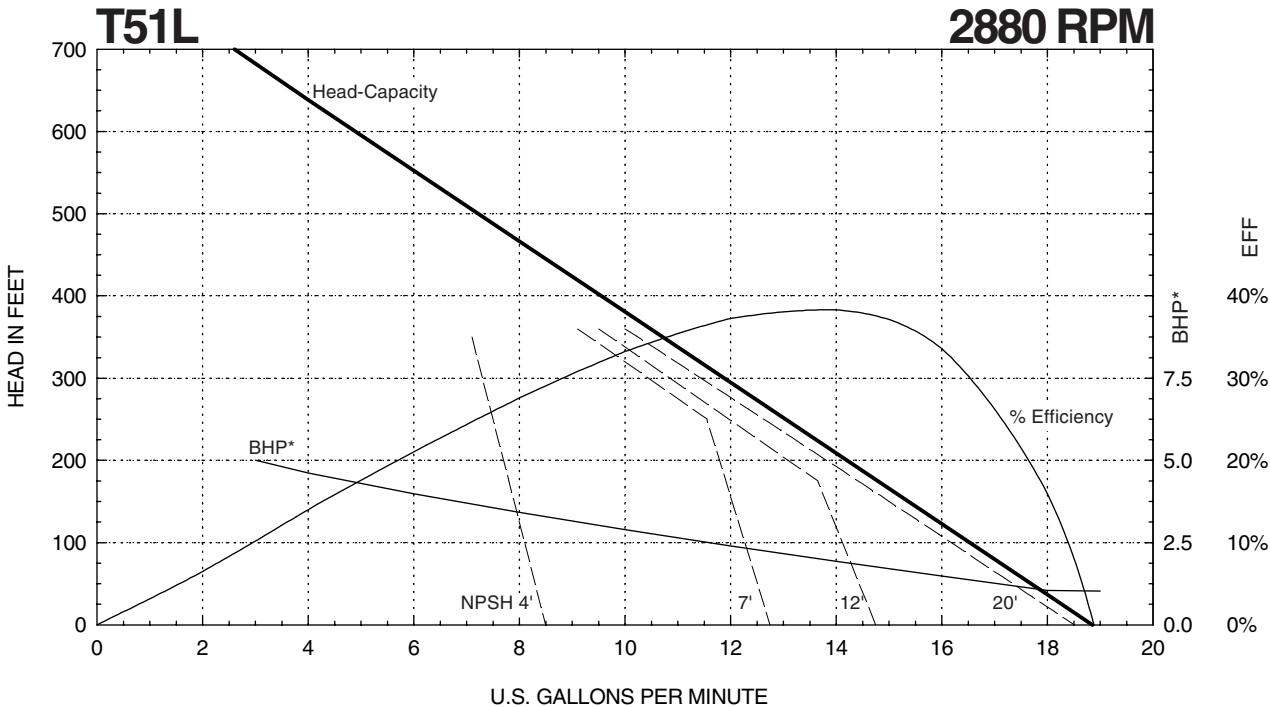

T51 SERIES

Performance Curves