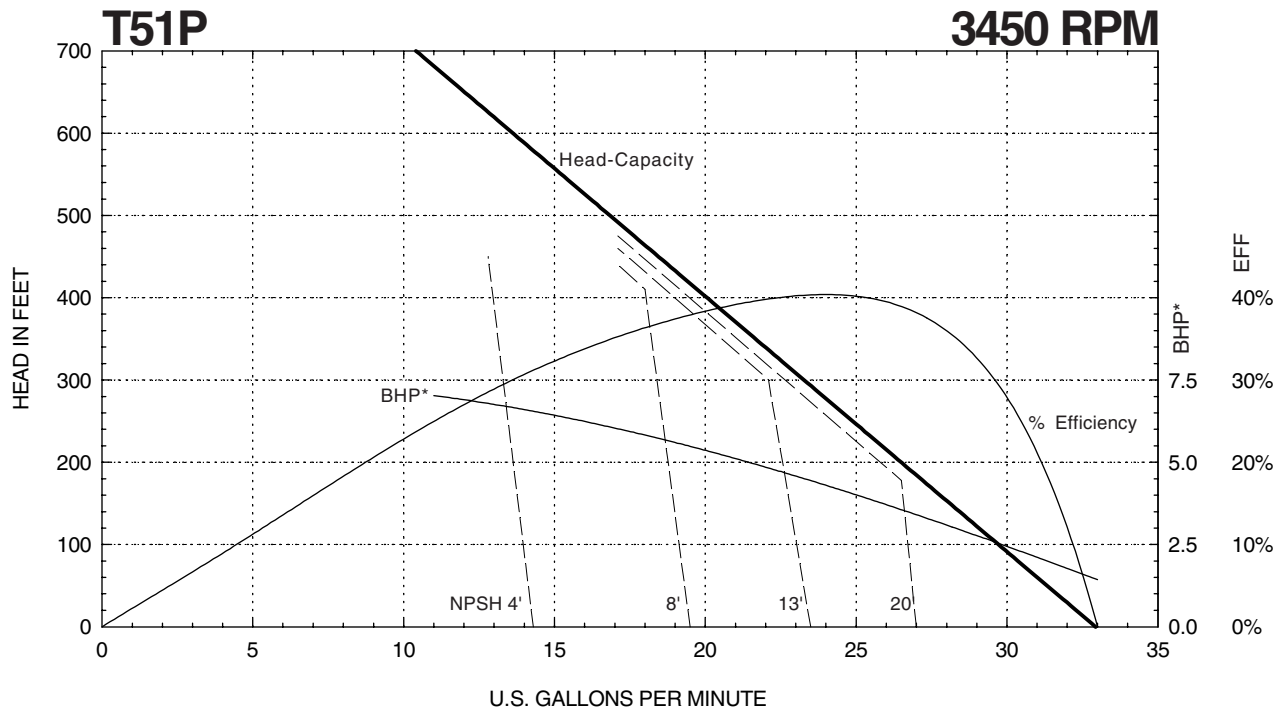

T51 SERIES

Performance Curves

* Horsepower data is valid for 1.0 specific gravity fluids only