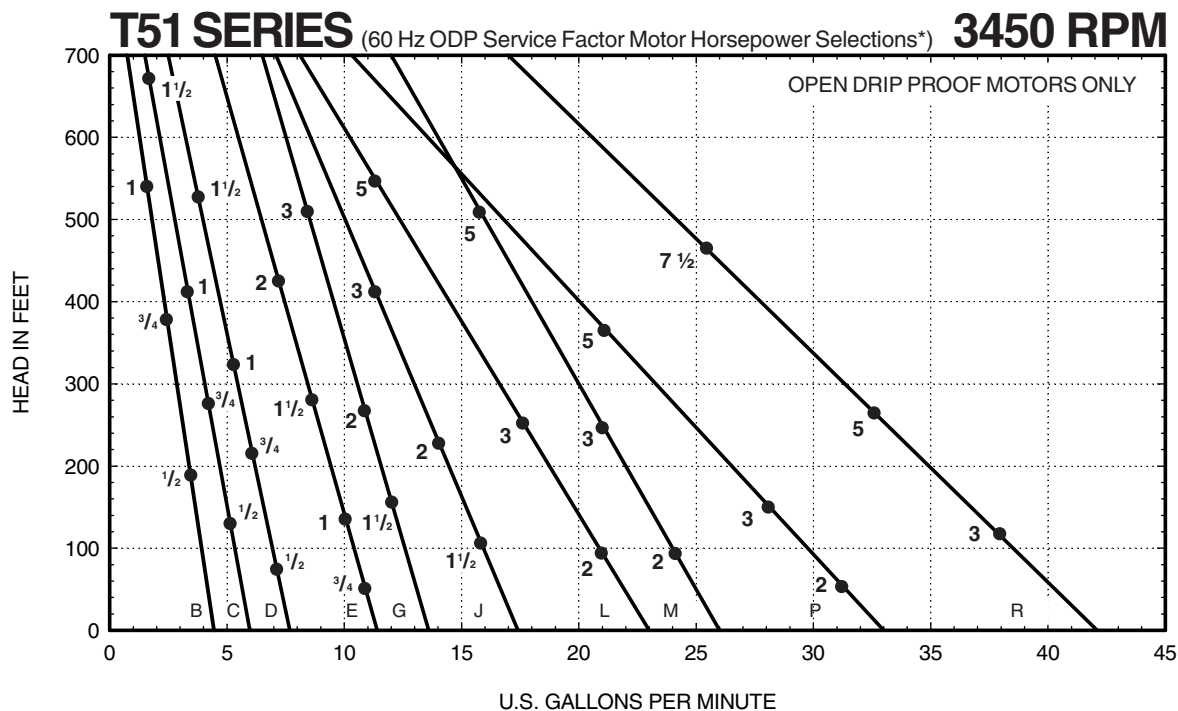

T51 SERIES

Composite Curves

* Horsepower data is valid for 1.0 specific gravity fluids only

MTH PUMPS

401 West Main Street • Plano, IL 60545-1436
 Phone: 630-552-4115 • Fax: 630-552-3688

T51 SERIES

Composite Curves