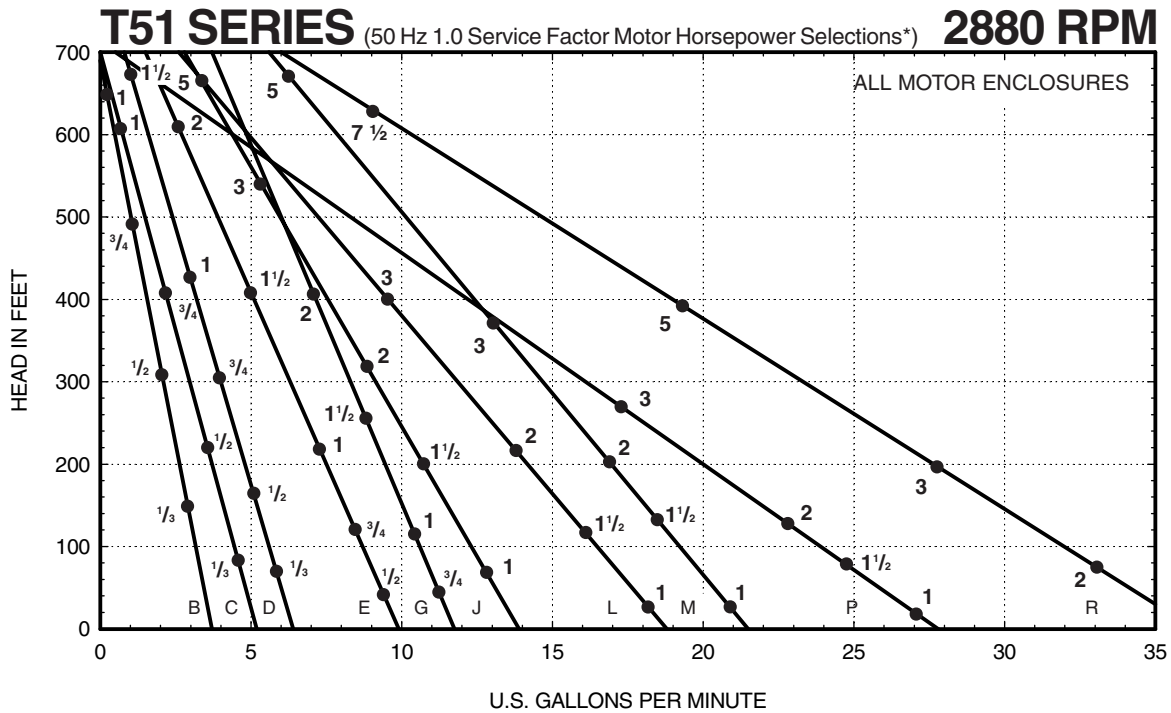

T51 SERIES

Composite Curves

* Horsepower data is valid for 1.0 specific gravity fluids only

MTH PUMPS

401 West Main Street • Plano, IL 60545-1436
 Phone: 630-552-4115 • Fax: 630-552-3688

T51 SERIES

Composite Curves