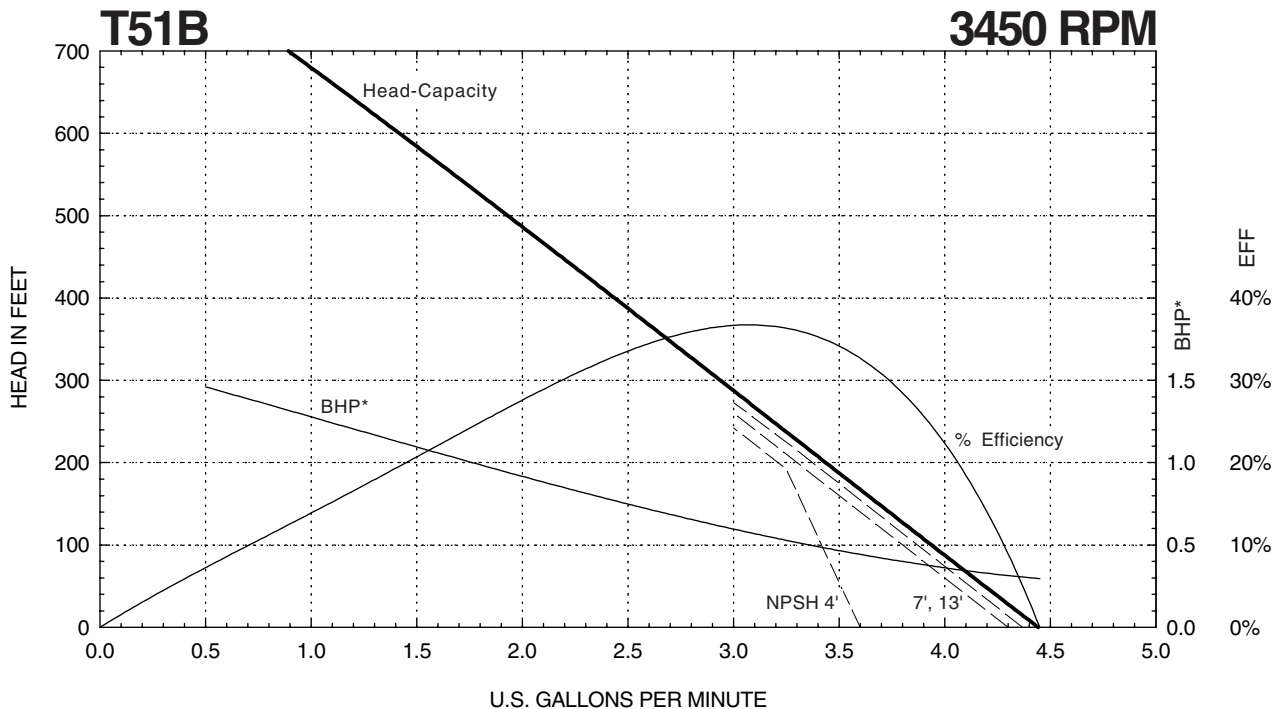

T51 SERIES

Performance Curves

* Horsepower data is valid for 1.0 specific gravity fluids only