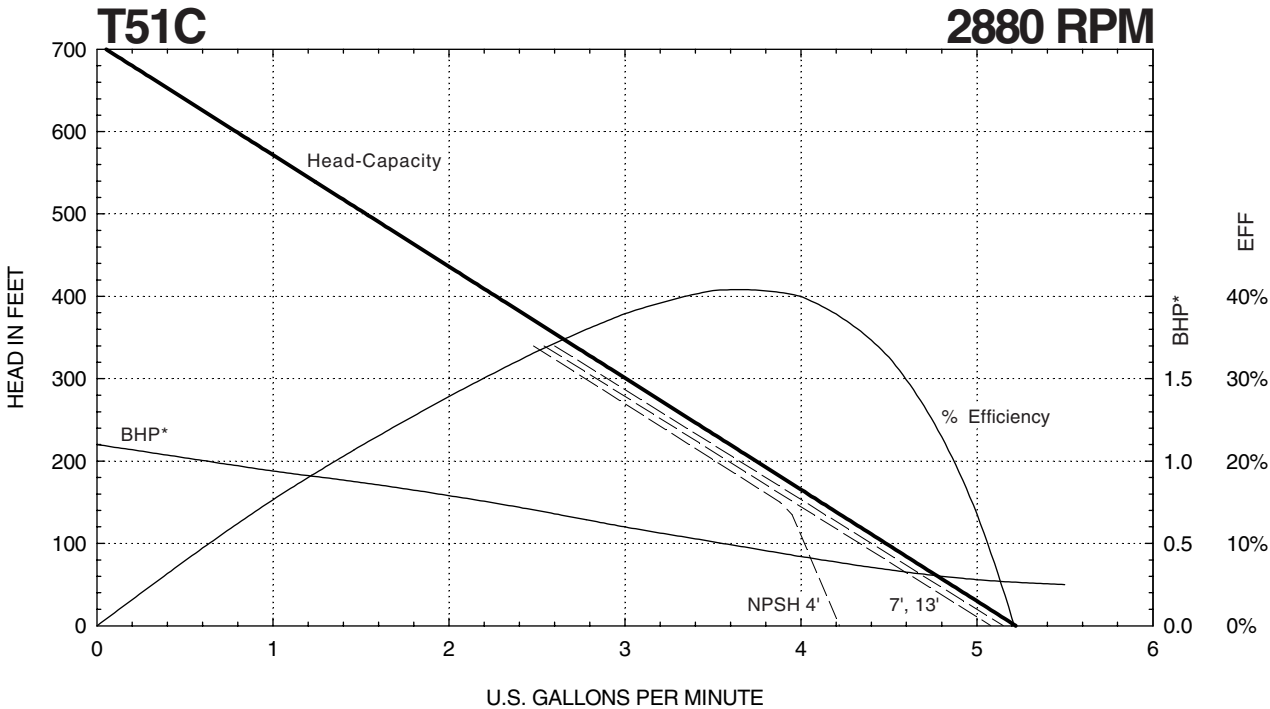

T51 SERIES

Performance Curves