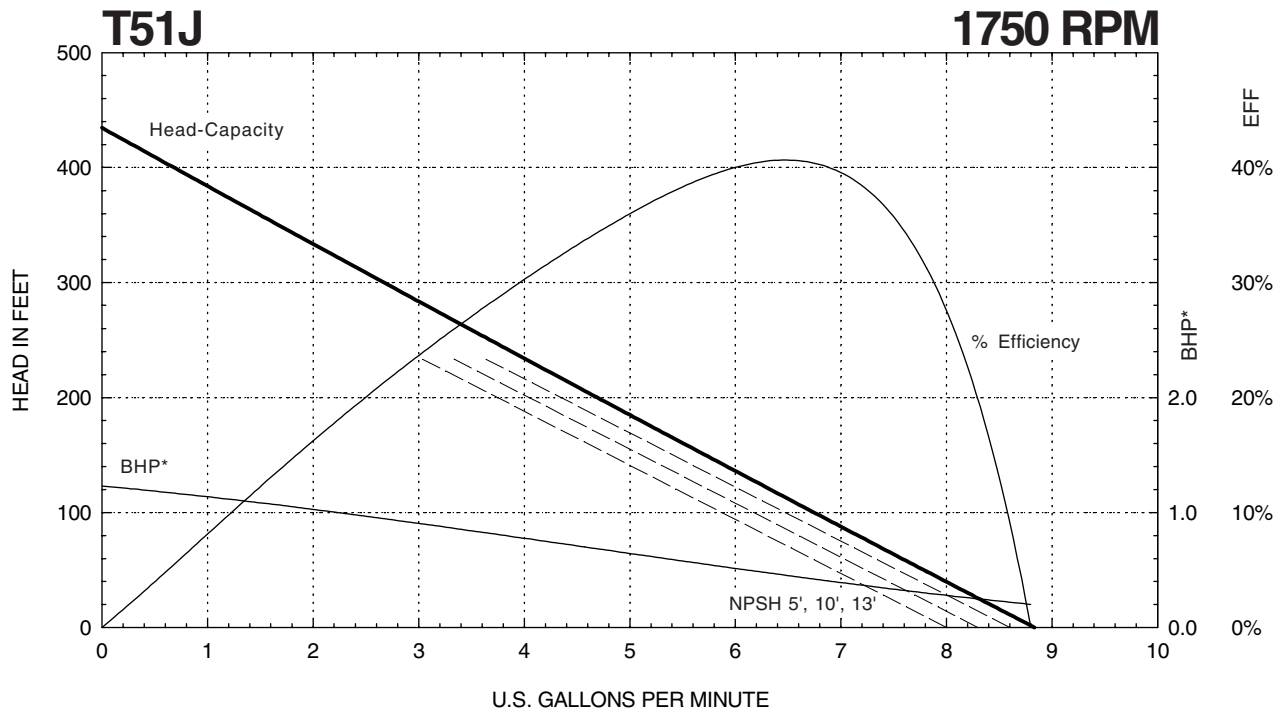

T51 SERIES

Performance Curves

* Horsepower data is valid for 1.0 specific gravity fluids only