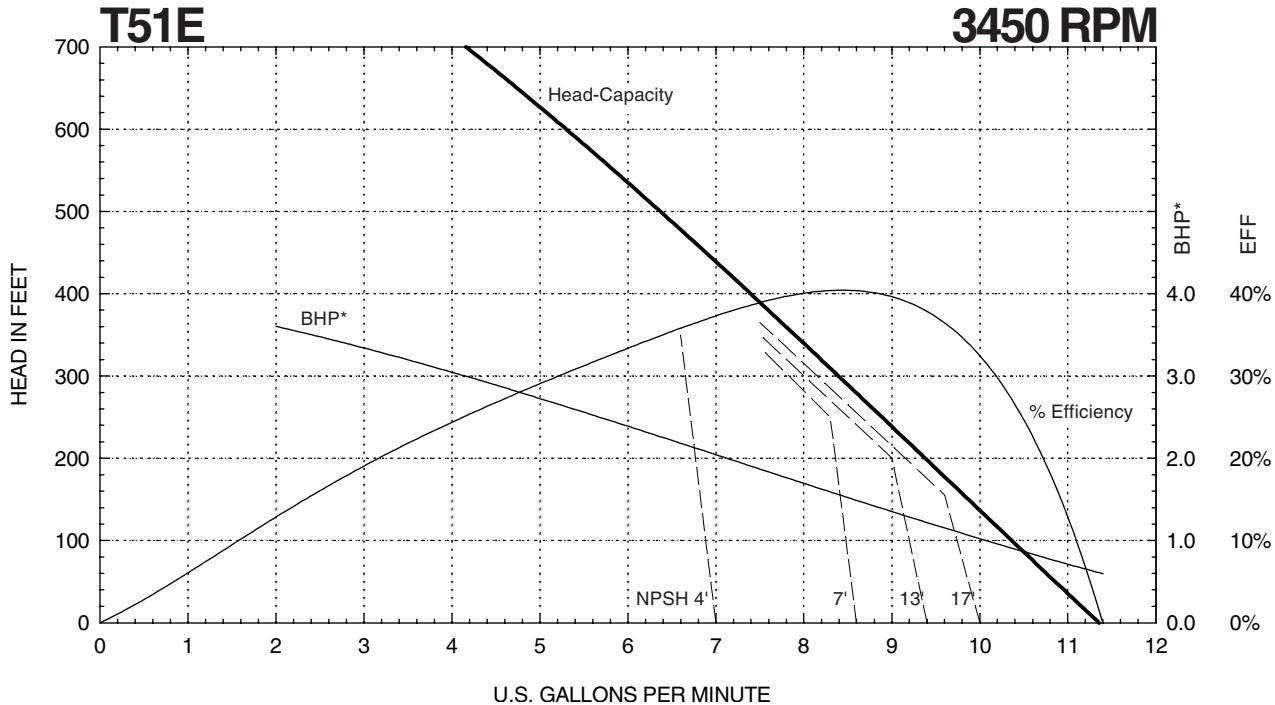

T51 SERIES

Performance Curves

* Horsepower data is valid for 1.0 specific gravity fluids only