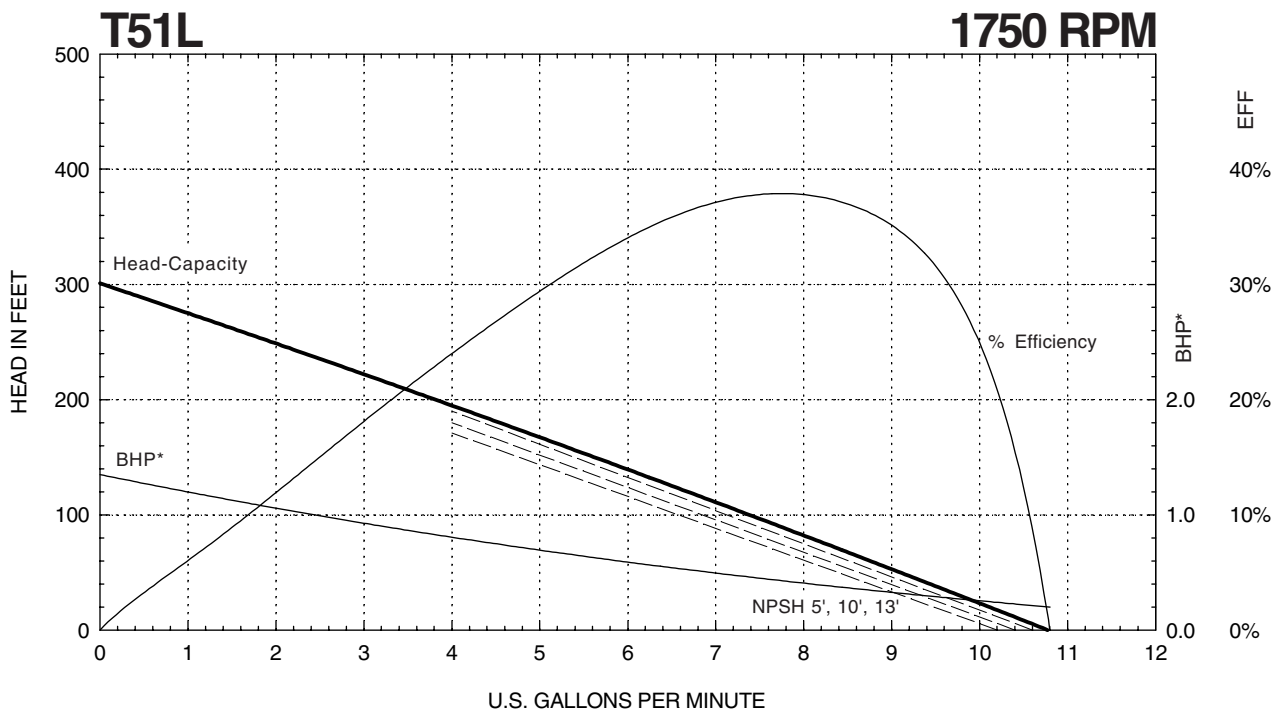

T51 SERIES

Performance Curves

MTH PUMPS

401 West Main Street • Plano, IL 60545-1436
Phone: 630-552-4115 • Fax: 630-552-3688

* Horsepower data is valid for 1.0 specific gravity fluids only