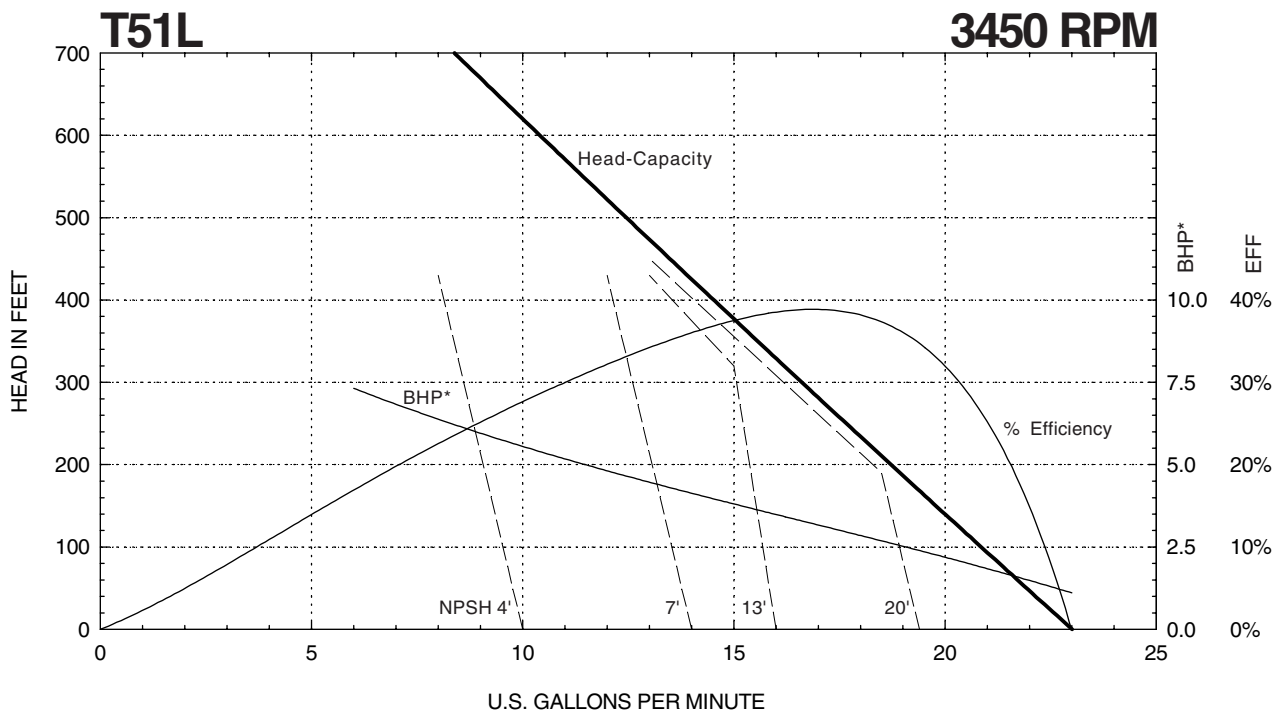

T51 SERIES

Performance Curves

MTH PUMPS

401 West Main Street • Plano, IL 60545-1436
Phone: 630-552-4115 • Fax: 630-552-3688

* Horsepower data is valid for 1.0 specific gravity fluids only