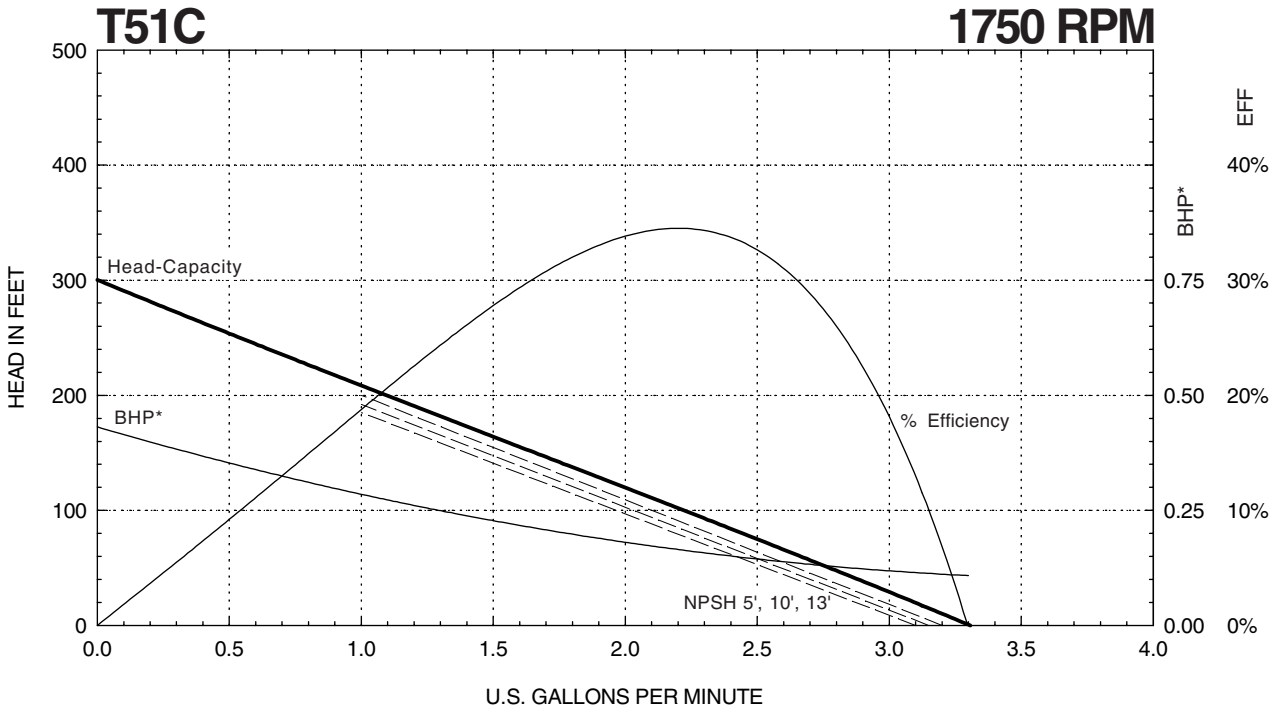

T51 SERIES

Performance Curves

* Horsepower data is valid for 1.0 specific gravity fluids only

401 West Main Street • Plano, IL 60545-1436
Phone: 630-552-4115 • Fax: 630-552-3688

T51 SERIES

Performance Curves