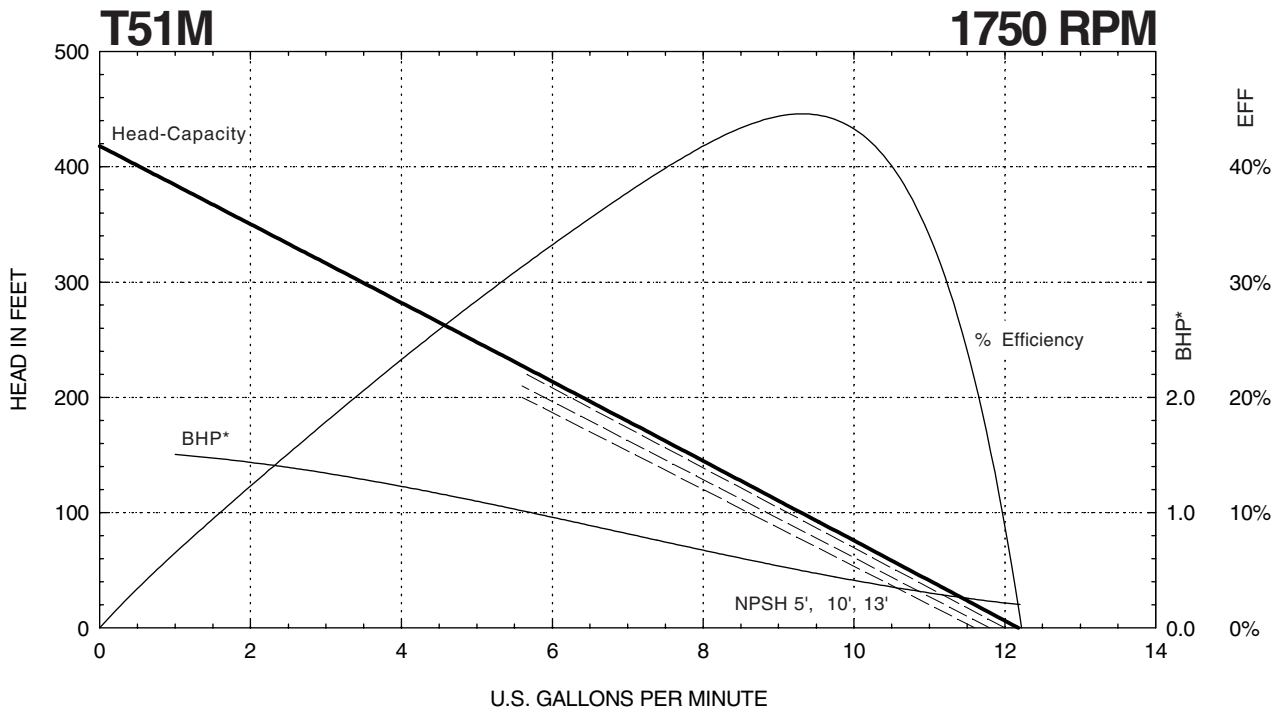

T51 SERIES

Performance Curves

MTH PUMPS

401 West Main Street • Plano, IL 60545-1436
Phone: 630-552-4115 • Fax: 630-552-3688

* Horsepower data is valid for 1.0 specific gravity fluids only