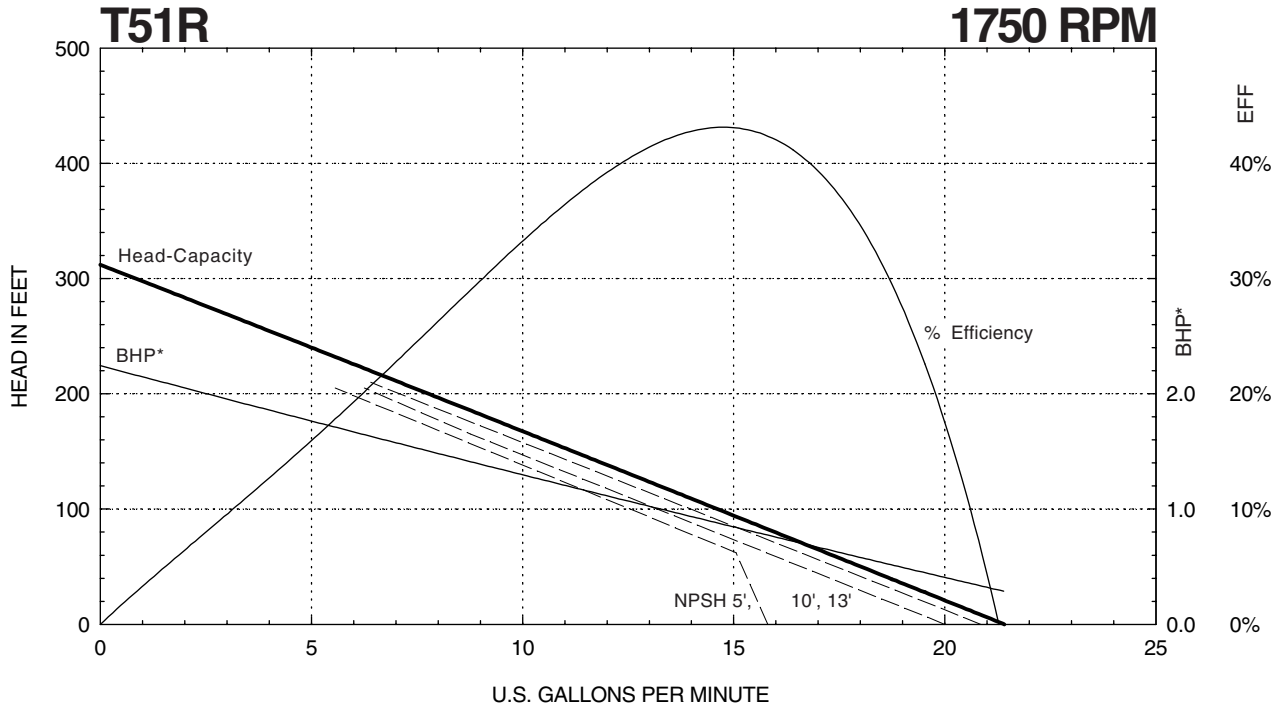

T51 SERIES

Performance Curves

* Horsepower data is valid for 1.0 specific gravity fluids only

401 West Main Street • Plano, IL 60545-1436
 Phone: 630-552-4115 • Fax: 630-552-3688

T51 SERIES

Performance Curves