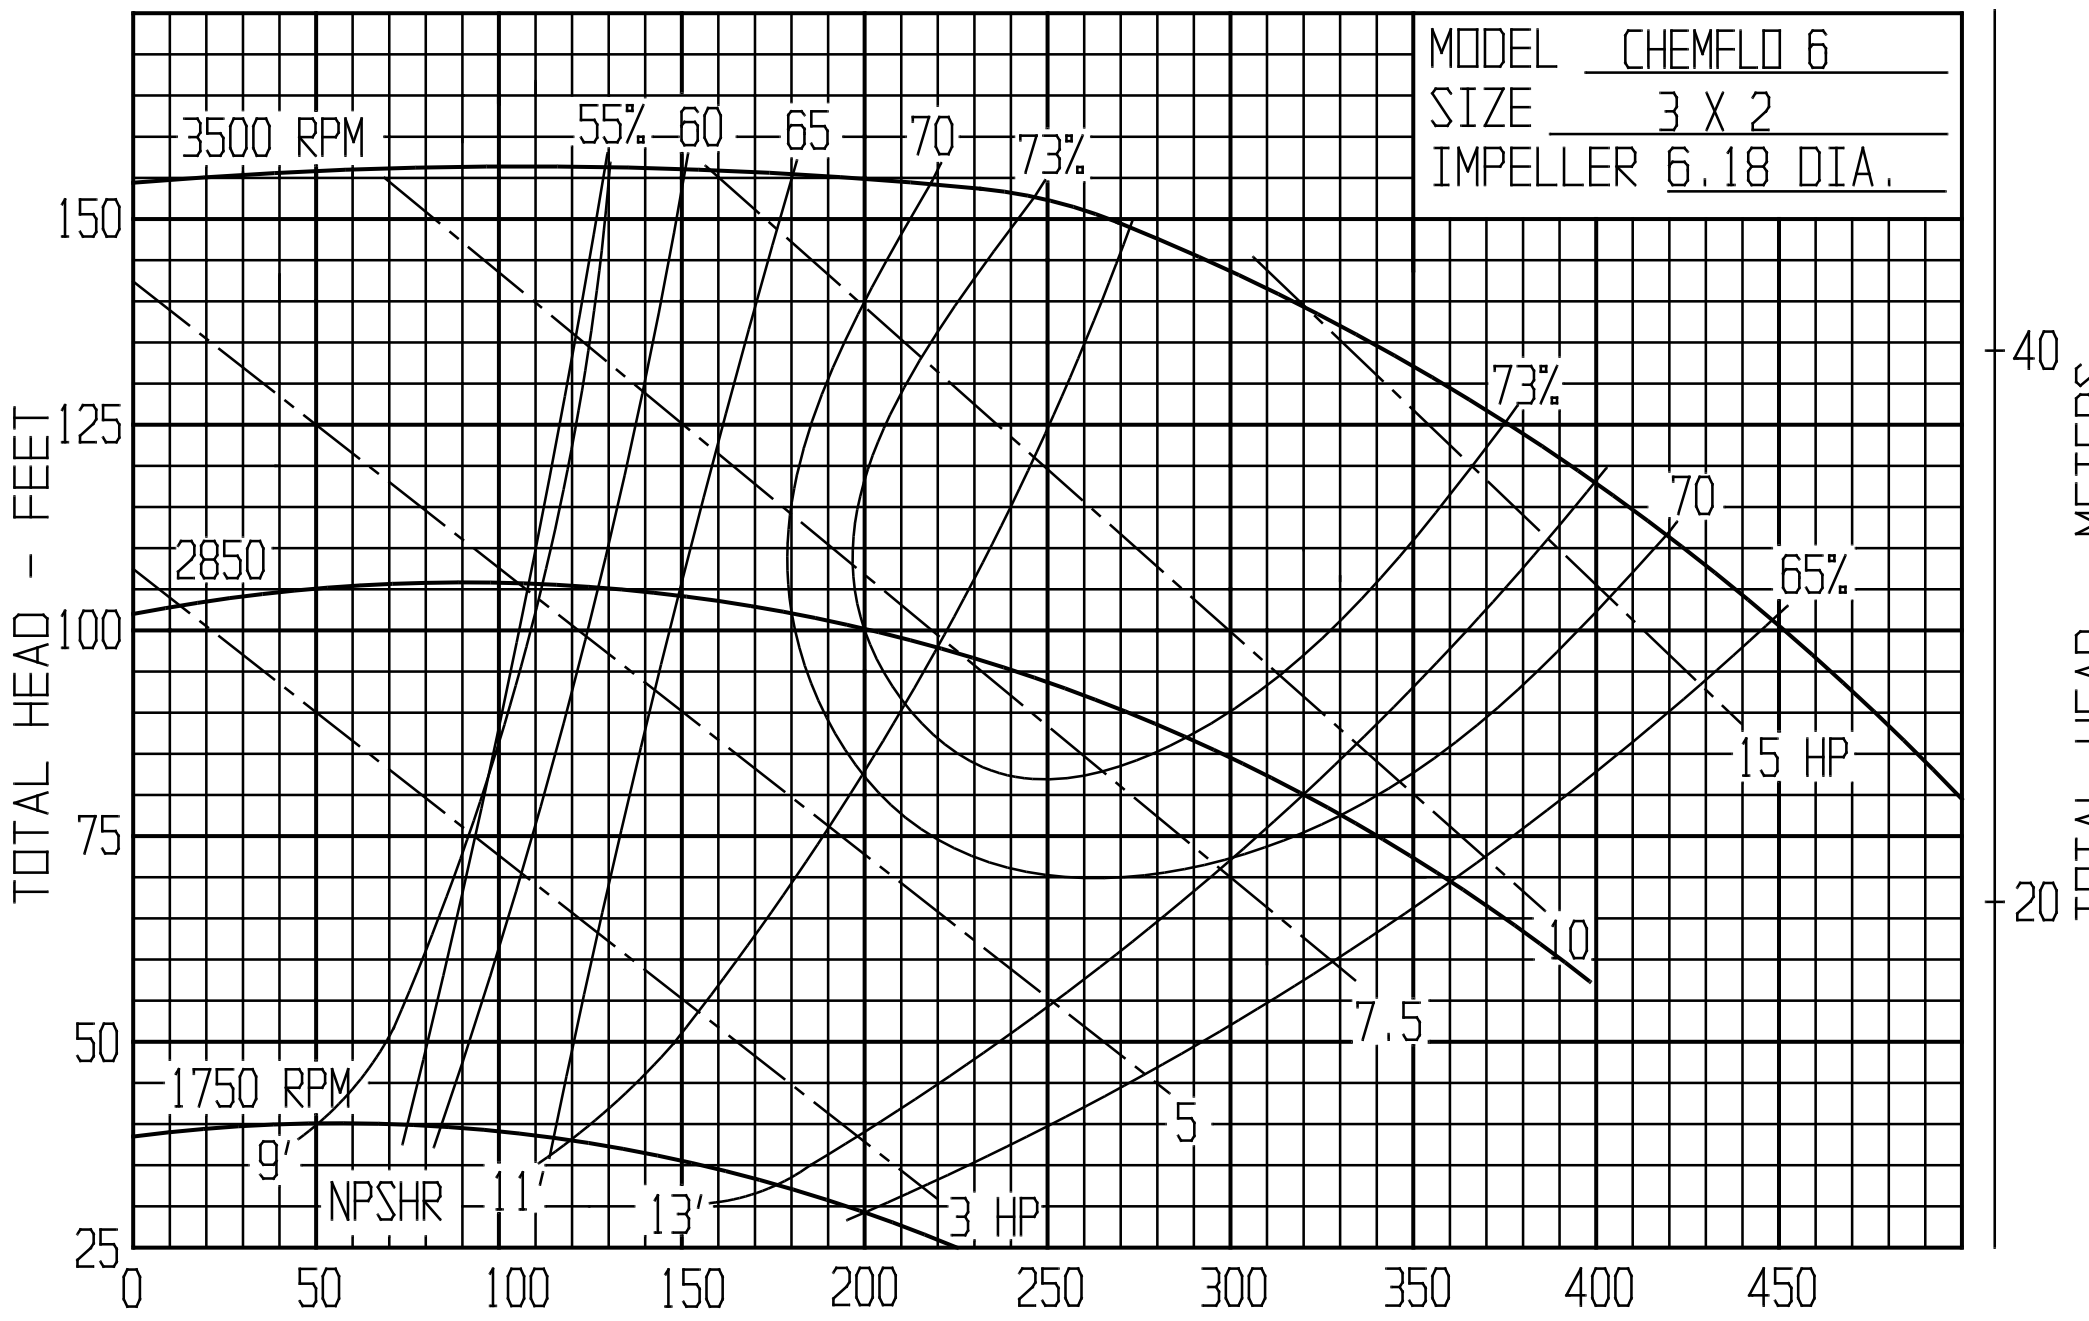

LUBRIC METERS PER HOUR

0 20 40 60 80 100

MODEL CHEMFLO 6  
SIZE 3 X 2  
IMPELLER 6.18 DIA.

GALLONS PER MINUTE

C/N 5157