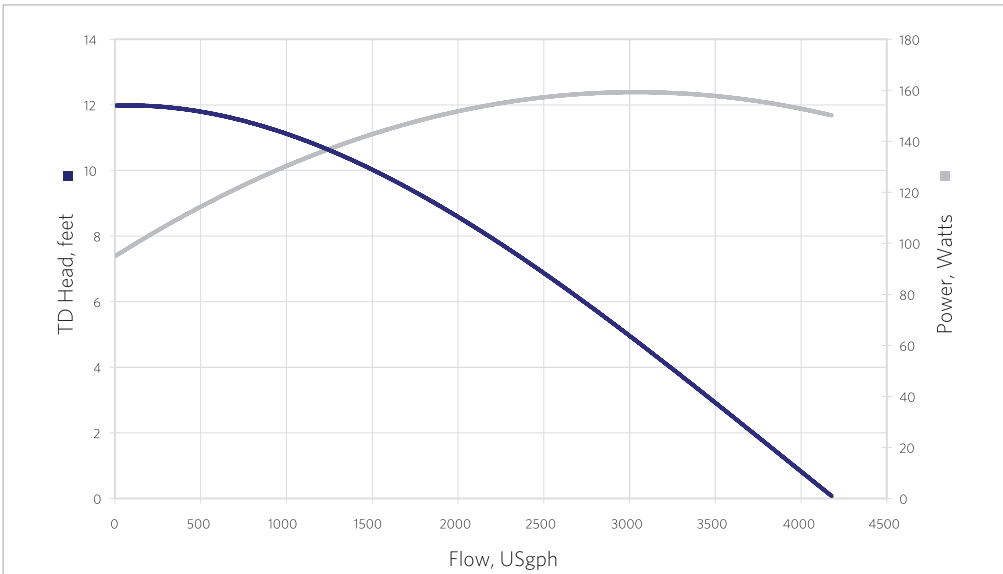

*\*Dimensions and illustrations are approximate and for reference only*

**ValuFlo® Model 750 Series 4200VAF12**

The compact 750 series delivers big flow for little power. Great for smaller and simple ponds (3,000 gallons or less). The motor is totally-enclosed fan-cooled for durability. 115V only. Supplied with an 8-foot cordset. 18 month limited warranty. Made in USA.

**18 MONTH LIMITED WARRANTY**

**8 FOOT CORDSET**

**TEFC FANCOOLED MOTOR**

Flow At Total Dynamic Head	2'	4'	6'	8'	10'
GPM	68	60	53	44	34
GPH	4080	3600	3180	2640	2040

MODEL	4200VAF12
INLET	2"
DISCHARGE	1.5"
MAX FLOW (gph)	4200
MAX HEAD (feet)	12'
MAX POWER (watts)	166
MAX CURRENT (amps)	1.50
@ (volts)	115
MOTOR HP	1/8
MOTOR ENCLOSURE	TEFC
IMPELLER	9