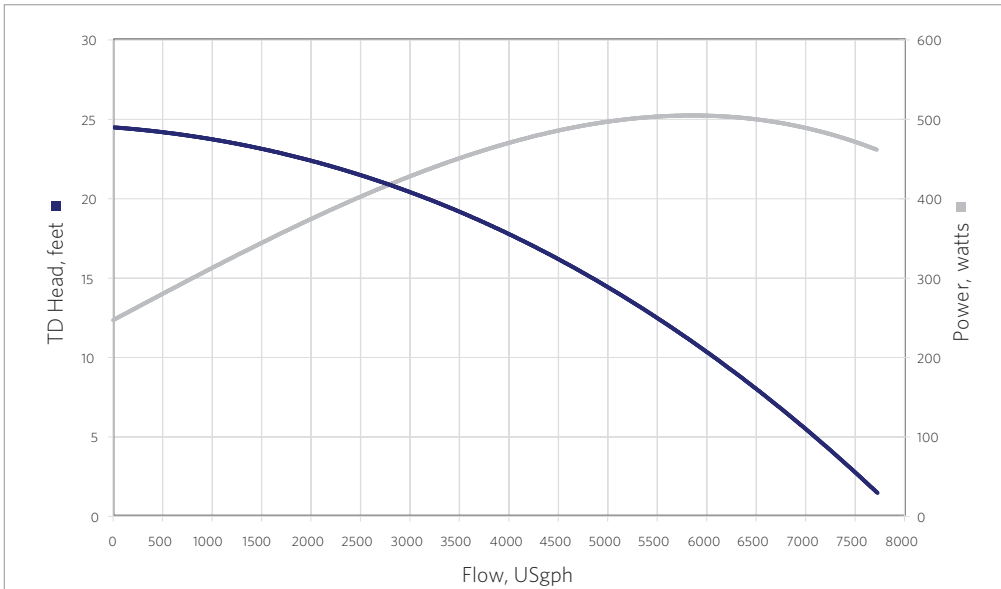

5 YEAR LIMITED WARRANTY

8 FOOT CORD SET

TEFC FAN COOLED MOTOR

Flow At Total Dynamic Head	4'	8'	12'	16'	20'
GPM	121	108	94	75	54
GPH	7260	6480	5640	4500	3240

MODEL	7800PRM24
INLET	2"
DISCHARGE	2"
MAX FLOW (gph)	7800
MAX HEAD (feet)	24'
MAX POWER (watts)	504
MAX CURRENT (amps)	5.02
@ (volts)	115
MOTOR HP	½, ⅓
MOTOR TYPE	56YZ
MOTOR ENCLOSURE	TEFC