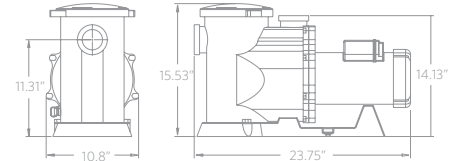

5 YEAR LIMITED WARRANTY

8 FOOT CORD SET

TEFC FAN COOLED MOTOR

Flow At Total Dynamic Head	4'	8'	12'	16'	20'
GPM	103	89	70	45	0
GPH	6180	5340	4200	2700	0

MODEL	6800PRM19
INLET	2"
DISCHARGE	2"
MAX FLOW (gph)	6800
MAX HEAD (feet)	19'
MAX POWER (watts)	369
MAX CURRENT (amps)	3.93
@ (volts)	115
MOTOR HP	½, ⅓
MOTOR TYPE	56YZ
MOTOR ENCLOSURE	TEFC

5 YEAR LIMITED WARRANTY

8 FOOT CORD SET

TEFC FAN COOLED MOTOR

Flow At Total Dynamic Head	4'	8'	12'	16'	20'
GPM	121	108	94	75	54
GPH	7260	6480	5640	4500	3240

MODEL	7800PRM24
INLET	2"
DISCHARGE	2"
MAX FLOW (gph)	7800
MAX HEAD (feet)	24'
MAX POWER (watts)	504
MAX CURRENT (amps)	5.02
@ (volts)	115
MOTOR HP	½, ⅓
MOTOR TYPE	56YZ
MOTOR ENCLOSURE	TEFC