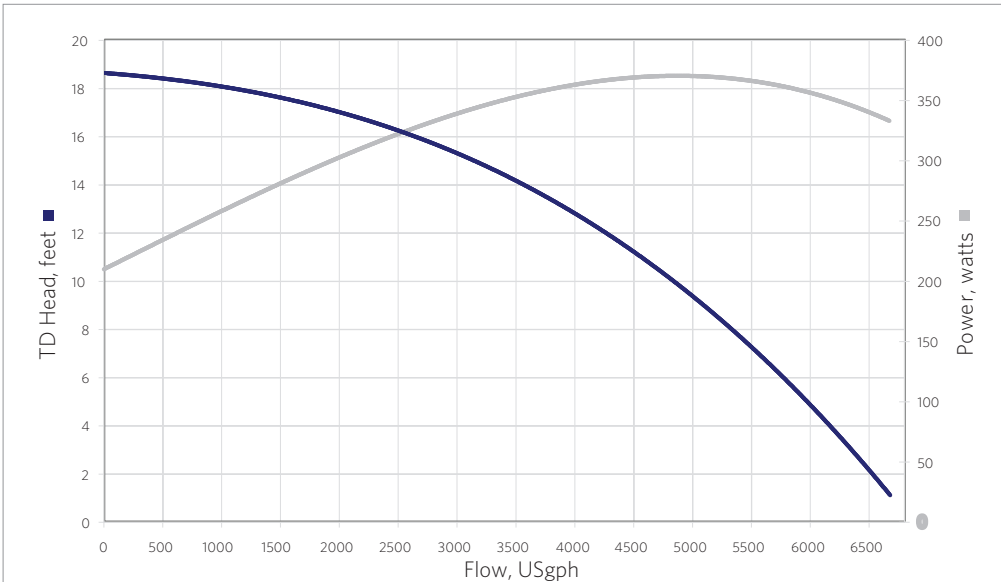

**Dimensions and illustrations are approximate and for reference only*

Sequence® Alpha Primer Series - Model 6800PRM19

The Alpha Primer series integrates a basket-type pre-filter and self-priming capabilities into one efficient package for trouble-free operation. The integrated strainer basket on all primer units helps protect the internal rotating parts of the pump from damage due to external debris being pulled into the pump.

5 YEAR LIMITED WARRANTY

8 FOOT CORD SET

TEFC FAN COOLED MOTOR

Flow At Total Dynamic Head	4'	8'	12'	16'	20'
GPM	103	89	70	45	0
GPH	6180	5340	4200	2700	0

MODEL	6800PRM19
INLET	2"
DISCHARGE	2"
MAX FLOW (gph)	6800
MAX HEAD (feet)	19'
MAX POWER (watts)	369
MAX CURRENT (amps)	3.93
@ (volts)	115
MOTOR HP	½, ⅓
MOTOR TYPE	56YZ
MOTOR ENCLOSURE	TEFC

5 YEAR LIMITED WARRANTY

8 FOOT CORD SET

TEFC FAN COOLED MOTOR

Flow At Total Dynamic Head	4'	8'	12'	16'	20'
GPM	121	108	94	75	54
GPH	7260	6480	5640	4500	3240

MODEL	7800PRM24
INLET	2"
DISCHARGE	2"
MAX FLOW (gph)	7800
MAX HEAD (feet)	24'
MAX POWER (watts)	504
MAX CURRENT (amps)	5.02
@ (volts)	115
MOTOR HP	½, ⅓
MOTOR TYPE	56YZ
MOTOR ENCLOSURE	TEFC