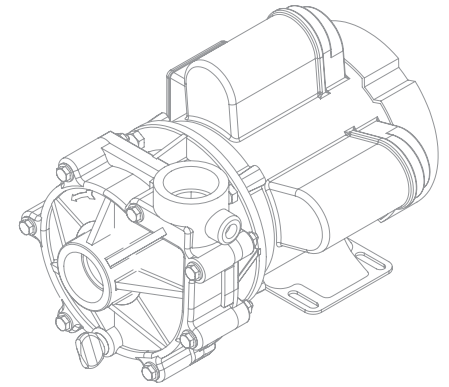

\*Dimensions and illustrations are approximate and for reference only.

**Sequence® 1000 Series - Model 3300SEQ21**

The Classic. The 1000 series has set the standard by which all others are measured. Perfect blend of medium pressure and ample flow for the majority of ponds.

Flow At Total Dynamic Head	4'	8'	12'	16'	20'
GPM	51	45	38	28	13
GPH	3060	2700	2280	1680	780

**5 YEAR LIMITED WARRANTY**

**8 FOOT CORD SET**

**TEFC FAN COOLED MOTOR**

MODEL	3300SEQ21
INLET	1.5"
DISCHARGE	1.5"
MAX FLOW (gph)	3300
MAX HEAD (feet)	21'
MAX POWER (watts)	206
MAX CURRENT (amps)	2.36
@ (volts)	115/230
MOTOR HP	1/3, 1/4, 1/6, 1/8
MOTOR TYPE	56J
MOTOR ENCLOSURE	TEFC
IMPELLER	4

\*Dimensions and illustrations are approximate and for reference only.

**Sequence® 1000 Series - Model 4500SEQ21**

The Classic. The 1000 series has set the standard by which all others are measured. Perfect blend of medium pressure and ample flow for the majority of ponds.

Flow At Total Dynamic Head	4'	8'	12'	16'	20'
GPM	69	61	53	40	17
GPH	4140	3660	3180	2400	1020

**5 YEAR LIMITED WARRANTY**

**8 FOOT CORD SET**

**TEFC FAN COOLED MOTOR**

MODEL	4500SEQ21
INLET	1.5"
DISCHARGE	1.5"
MAX FLOW (gph)	4500
MAX HEAD (feet)	21'
MAX POWER (watts)	250
MAX CURRENT (amps)	2.69
@ (volts)	115/230
MOTOR HP	1/3, 1/4, 1/6, 1/8
MOTOR TYPE	56J
MOTOR ENCLOSURE	TEFC
IMPELLER	5