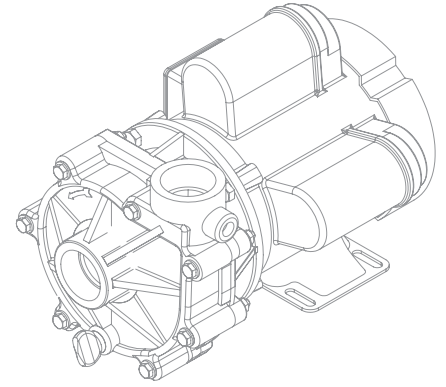

Flow At Total Dynamic Head	4'	8'	12'	16'	20'
GPM	69	61	53	40	17
GPH	4140	3660	3180	2400	1020

**5 YEAR LIMITED WARRANTY**

**8 FOOT CORD SET**

**TEFC FAN COOLED MOTOR**

MODEL	4500SEQ21
INLET	1.5"
DISCHARGE	1.5"
MAX FLOW (gph)	4500
MAX HEAD (feet)	21'
MAX POWER (watts)	250
MAX CURRENT (amps)	2.69
@ (volts)	115/230
MOTOR HP	1/3, 1/4, 1/6, 1/8
MOTOR TYPE	56J
MOTOR ENCLOSURE	TEFC
IMPELLER	5

\*Dimensions and illustrations are approximate and for reference only.

**Sequence® 1000 Series - Model 5100SEQ22**

The Classic. The 1000 series has set the standard by which all others are measured. Perfect blend of medium pressure and ample flow for the majority of ponds.