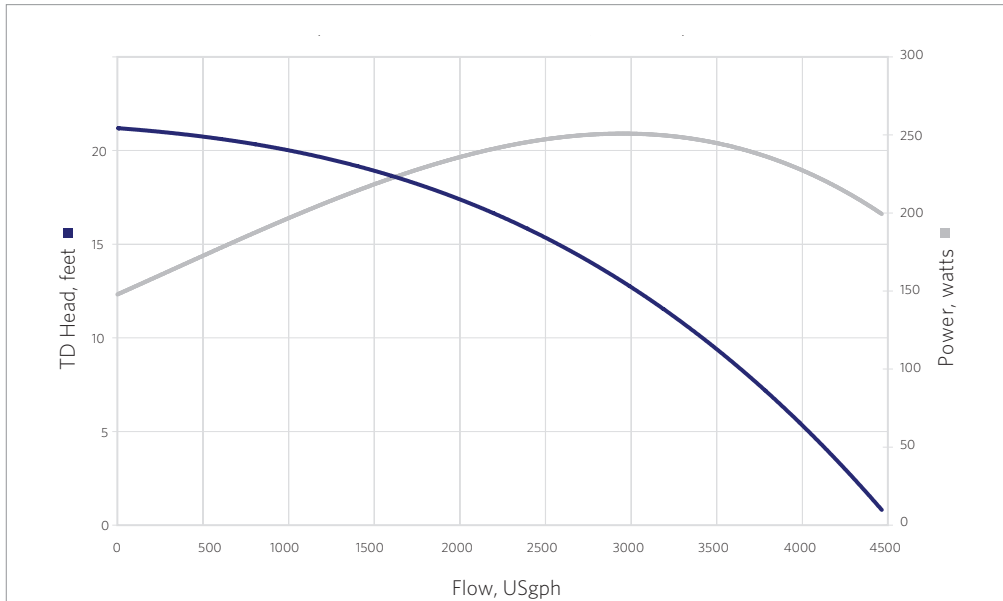

Flow At Total Dynamic Head	4'	8'	12'	16'	20'
GPM	51	45	38	28	13
GPH	3060	2700	2280	1680	780

**5 YEAR LIMITED WARRANTY**

**8 FOOT CORD SET**

**TEFC FAN COOLED MOTOR**

MODEL	3300SEQ21
INLET	1.5"
DISCHARGE	1.5"
MAX FLOW (gph)	3300
MAX HEAD (feet)	21'
MAX POWER (watts)	206
MAX CURRENT (amps)	2.36
@ (volts)	115/230
MOTOR HP	1/3, 1/4, 1/6, 1/8
MOTOR TYPE	56J
MOTOR ENCLOSURE	TEFC
IMPELLER	4

\*Dimensions and illustrations are approximate and for reference only.

**Sequence® 1000 Series - Model 4500SEQ21**

The Classic. The 1000 series has set the standard by which all others are measured. Perfect blend of medium pressure and ample flow for the majority of ponds.