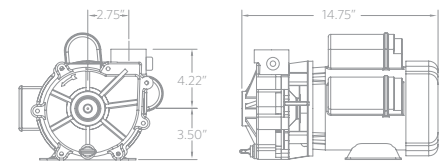

Flow At Total Dynamic Head	4'	8'	12'	16'	20'
GPM	79	71	63	50	28
GPH	4740	4260	3780	3000	1680

5 YEAR LIMITED WARRANTY

8 FOOT CORD SET

TEFC FAN COOLED MOTOR

MODEL	5100SEQ22
INLET	1.5"
DISCHARGE	1.5"
MAX FLOW (gph)	5100
MAX HEAD (feet)	22'
MAX POWER (watts)	293
MAX CURRENT (amps)	3.03
@ (volts)	115/230
MOTOR HP	1/3, 1/4, 1/6, 1/8
MOTOR TYPE	56J
MOTOR ENCLOSURE	TEFC
IMPELLER	6

Flow At Total Dynamic Head	4'	8'	12'	16'	20'
GPM	93	85	75	60	40
GPH	5580	5100	4500	3600	2400

5 YEAR LIMITED WARRANTY

8 FOOT CORD SET

TEFC FAN COOLED MOTOR

MODEL	6100SEQ23
INLET	1.5"
DISCHARGE	1.5"
MAX FLOW (gph)	6100
MAX HEAD (feet)	23'
MAX POWER (watts)	366
MAX CURRENT (amps)	3.03
@ (volts)	115/230
MOTOR HP	1/3, 1/4, 1/6, 1/8
MOTOR TYPE	56J
MOTOR ENCLOSURE	TEFC
IMPELLER	7