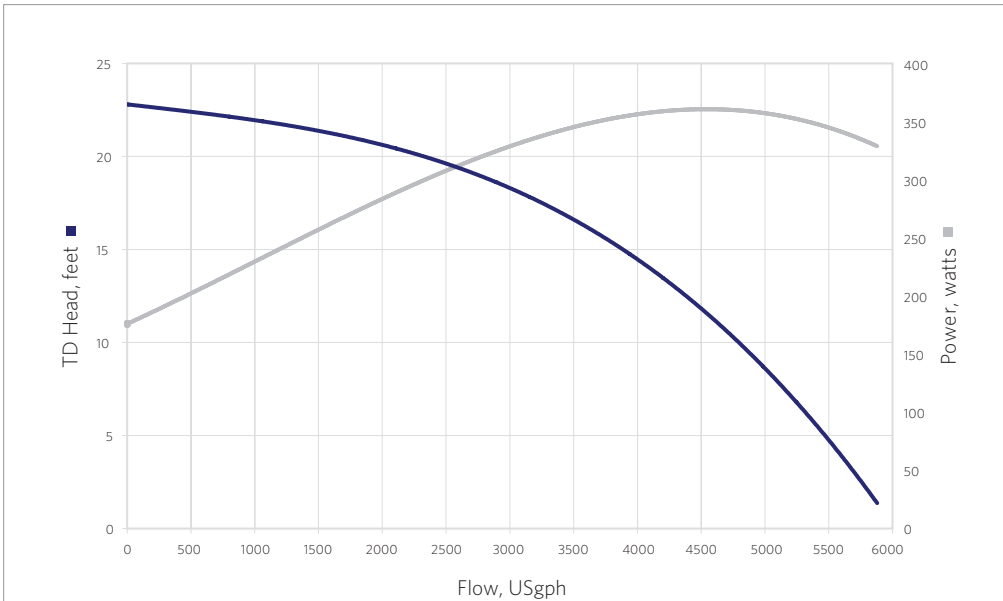

Flow At Total Dynamic Head	4'	8'	12'	16'	20'
GPM	79	71	63	50	28
GPH	4740	4260	3780	3000	1680

5 YEAR LIMITED WARRANTY

8 FOOT CORD SET

TEFC FAN COOLED MOTOR

MODEL	5100SEQ22
INLET	1.5"
DISCHARGE	1.5"
MAX FLOW (gph)	5100
MAX HEAD (feet)	22'
MAX POWER (watts)	293
MAX CURRENT (amps)	3.03
@ (volts)	115/230
MOTOR HP	1/3, 1/4, 1/6, 1/8
MOTOR TYPE	56J
MOTOR ENCLOSURE	TEFC
IMPELLER	6

\*Dimensions and illustrations are approximate and for reference only.

**Sequence® 1000 Series - Model 6100SEQ23**

The Classic. The 1000 series has set the standard by which all others are measured. Perfect blend of medium pressure and ample flow for the majority of ponds.