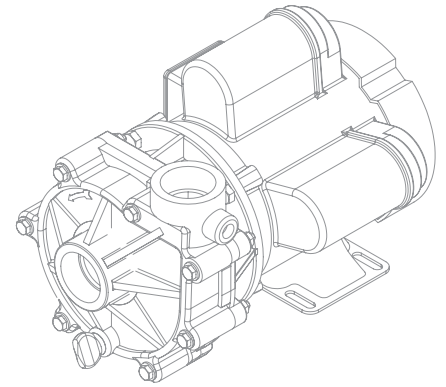

Flow At Total Dynamic Head	4'	8'	12'	16'	20'
GPM	79	71	63	50	28
GPH	4740	4260	3780	3000	1680

5 YEAR LIMITED WARRANTY

8 FOOT CORD SET

TEFC FAN COOLED MOTOR

MODEL	5100SEQ22
INLET	1.5"
DISCHARGE	1.5"
MAX FLOW (gph)	5100
MAX HEAD (feet)	22'
MAX POWER (watts)	293
MAX CURRENT (amps)	3.03
@ (volts)	115/230
MOTOR HP	1/3, 1/4, 1/6, 1/8
MOTOR TYPE	56J
MOTOR ENCLOSURE	TEFC
IMPELLER	6

\*Dimensions and illustrations are approximate and for reference only.

**Sequence® 1000 Series - Model 6100SEQ23**

The Classic. The 1000 series has set the standard by which all others are measured. Perfect blend of medium pressure and ample flow for the majority of ponds.