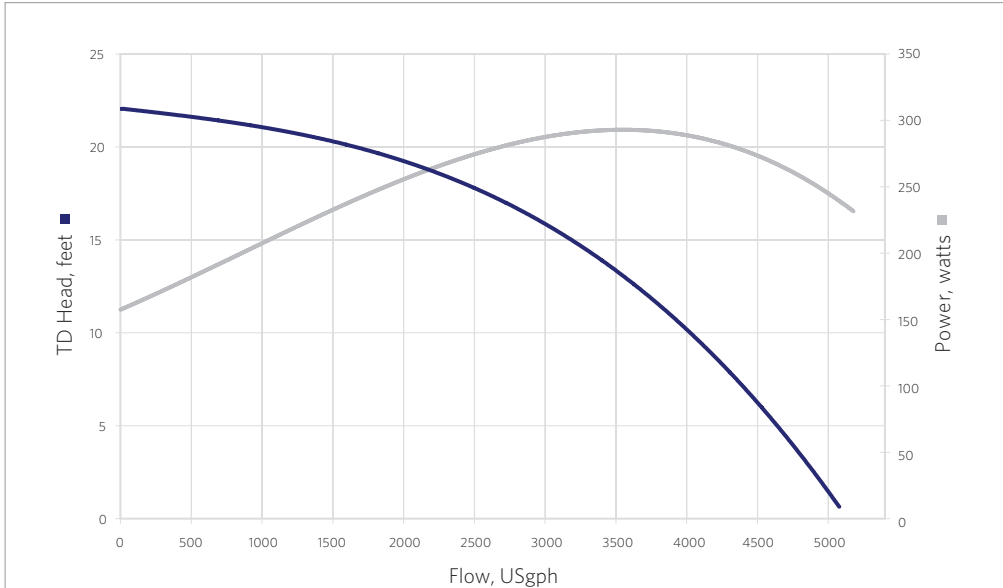

\*Dimensions and illustrations are approximate and for reference only.

**Sequence® 1000 Series - Model 5100SEQ22**

The Classic. The 1000 series has set the standard by which all others are measured. Perfect blend of medium pressure and ample flow for the majority of ponds.