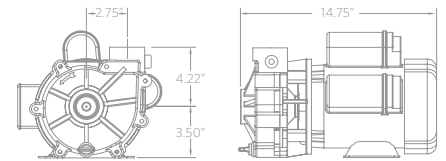

Flow At Total Dynamic Head	4'	8'	12'	16'	20'
GPM	69	61	53	40	17
GPH	4140	3660	3180	2400	1020

**5 YEAR LIMITED WARRANTY**

**8 FOOT CORD SET**

**TEFC FAN COOLED MOTOR**

MODEL	4500SEQ21
INLET	1.5"
DISCHARGE	1.5"
MAX FLOW (gph)	4500
MAX HEAD (feet)	21'
MAX POWER (watts)	250
MAX CURRENT (amps)	2.69
@ (volts)	115/230
MOTOR HP	1/3, 1/4, 1/6, 1/8
MOTOR TYPE	56J
MOTOR ENCLOSURE	TEFC
IMPELLER	5