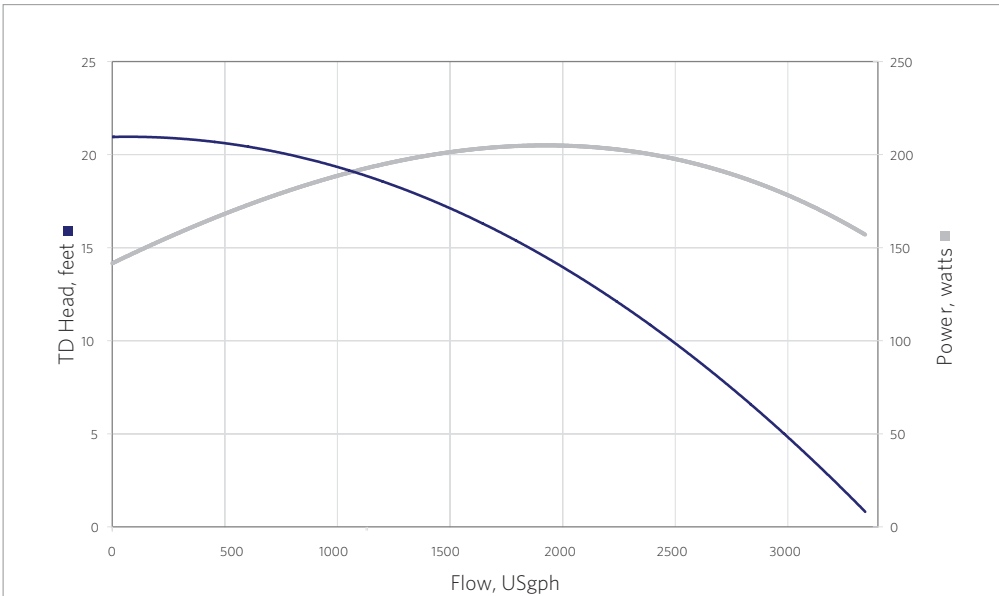

\*Dimensions and illustrations are approximate and for reference only.

**Sequence® 1000 Series - Model 3300SEQ21**

The Classic. The 1000 series has set the standard by which all others are measured. Perfect blend of medium pressure and ample flow for the majority of ponds.

Flow At Total Dynamic Head	4'	8'	12'	16'	20'
GPM	51	45	38	28	13
GPH	3060	2700	2280	1680	780

**5 YEAR LIMITED WARRANTY**

**8 FOOT CORD SET**

**TEFC FAN COOLED MOTOR**

MODEL	3300SEQ21
INLET	1.5"
DISCHARGE	1.5"
MAX FLOW (gph)	3300
MAX HEAD (feet)	21'
MAX POWER (watts)	206
MAX CURRENT (amps)	2.36
@ (volts)	115/230
MOTOR HP	1/3, 1/4, 1/6, 1/8
MOTOR TYPE	56J
MOTOR ENCLOSURE	TEFC
IMPELLER	4

\*Dimensions and illustrations are approximate and for reference only.

**Sequence® 1000 Series - Model 4500SEQ21**

The Classic. The 1000 series has set the standard by which all others are measured. Perfect blend of medium pressure and ample flow for the majority of ponds.