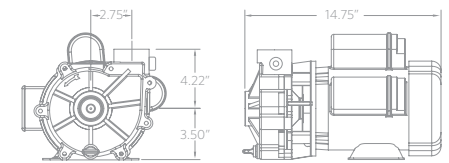

Flow At Total Dynamic Head	4'	8'	12'	16'	20'
GPM	51	45	38	28	13
GPH	3060	2700	2280	1680	780

**5 YEAR LIMITED WARRANTY**

**8 FOOT CORD SET**

**TEFC FAN COOLED MOTOR**

MODEL	3300SEQ21
INLET	1.5"
DISCHARGE	1.5"
MAX FLOW (gph)	3300
MAX HEAD (feet)	21'
MAX POWER (watts)	206
MAX CURRENT (amps)	2.36
@ (volts)	115/230
MOTOR HP	1/3, 1/4, 1/6, 1/8
MOTOR TYPE	56J
MOTOR ENCLOSURE	TEFC
IMPELLER	4

\*Dimensions and illustrations are approximate and for reference only.

**Sequence® 1000 Series - Model 4500SEQ21**

The Classic. The 1000 series has set the standard by which all others are measured. Perfect blend of medium pressure and ample flow for the majority of ponds.

Flow At Total Dynamic Head	4'	8'	12'	16'	20'
GPM	69	61	53	40	17
GPH	4140	3660	3180	2400	1020

**5 YEAR LIMITED WARRANTY**

**8 FOOT CORD SET**

**TEFC FAN COOLED MOTOR**

MODEL	4500SEQ21
INLET	1.5"
DISCHARGE	1.5"
MAX FLOW (gph)	4500
MAX HEAD (feet)	21'
MAX POWER (watts)	250
MAX CURRENT (amps)	2.69
@ (volts)	115/230
MOTOR HP	1/3, 1/4, 1/6, 1/8
MOTOR TYPE	56J
MOTOR ENCLOSURE	TEFC
IMPELLER	5

Flow At Total Dynamic Head	4'	8'	12'	16'	20'
GPM	93	85	75	60	40
GPH	5580	5100	4500	3600	2400

5 YEAR LIMITED WARRANTY

8 FOOT CORD SET

TEFC FAN COOLED MOTOR

MODEL	6100SEQ23
INLET	1.5"
DISCHARGE	1.5"
MAX FLOW (gph)	6100
MAX HEAD (feet)	23'
MAX POWER (watts)	366
MAX CURRENT (amps)	3.03
@ (volts)	115/230
MOTOR HP	1/3, 1/4, 1/6, 1/8
MOTOR TYPE	56J
MOTOR ENCLOSURE	TEFC
IMPELLER	7