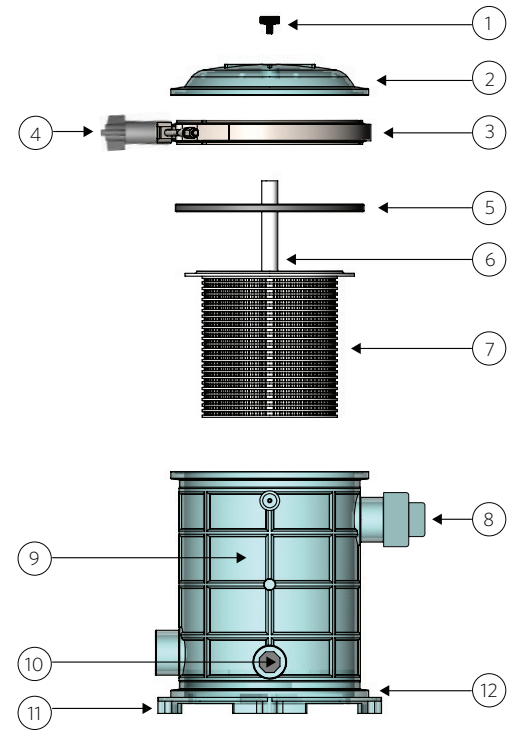

# PARTS SHEET

## Basket Strainer (PF)

Our medium duty PF model strainer comes in a standard one-high unit with a clear or gray PVC body and a basket made of stainless steel or acrylonitrile butadiene styrene (ABS). The standard port dimension is a 2" male thread that comes with adapters that have a slip port. With our PF model strainer you can expect higher quality molding processing, finer materials, and excellent performance.

ITEM	PART NO.
COMPLETE UNIT (500 CI) CLEAR	24170488
COMPLETE UNIT (500 CI) GRAY	24170496

NO.	ITEM	PART NO.
1	VENT SCREW	24170832
2	LID	24171507
3	CLAMP RING	24170818
4	STAR WRENCH	24170825
5	EPDM GASKET	24170811
6	PVC STEM HOLD DOWN	24171514
7	ABS BASKET (STANDARD)	24170853
7	S.S. BASKET	24170860
8	2" UNION	24170839
9	CLEAR BODY W/ GLUED BASE	24171575
9	GRAY BODY W/ GLUED BASE	24171582
9	BODY ONLY, NO BASE, CLEAR	24171596
9	BODY ONLY, NO BASE, GRAY	24171603
10	3/4" DRAIN PLUG	24171521
11	MOUNTING FEET	24170846
12	UNIVERSAL CLEAR BASE	24171589