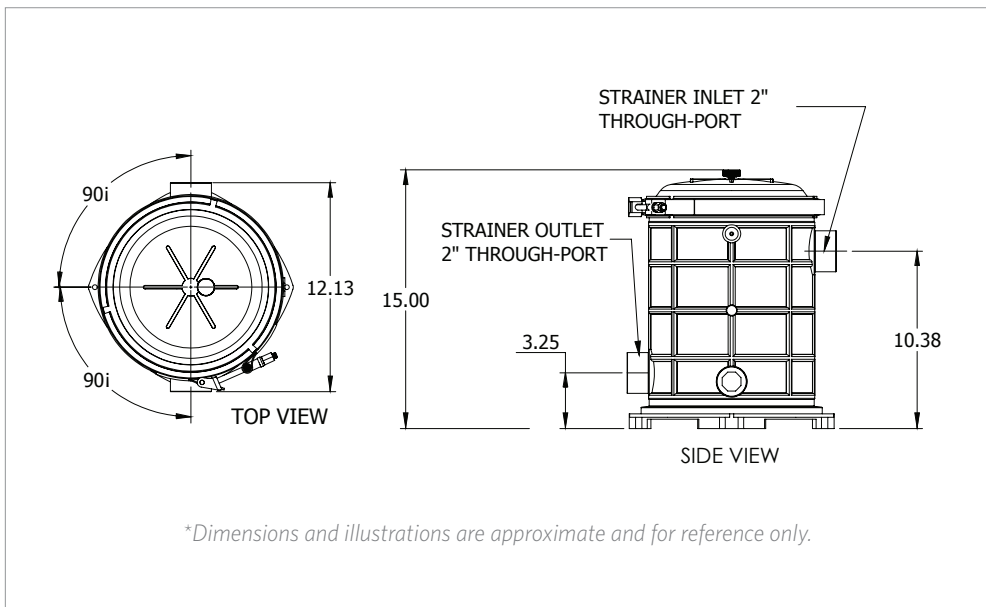

Basket Strainer (PF)

Our medium duty PF model strainer comes in a standard one-high unit with a clear or gray PVC body and a basket made of stainless steel or acrylonitrile butadiene styrene (ABS). The standard port dimension is a 2" male thread that comes with adapters that have a slip port. With our PF model strainer you can expect higher quality molding processing, finer materials, and excellent performance.

ITEM	PART NO.
COMPLETE UNIT (500 CI) CLEAR	24170488
COMPLETE UNIT (500 CI) GRAY	24170496