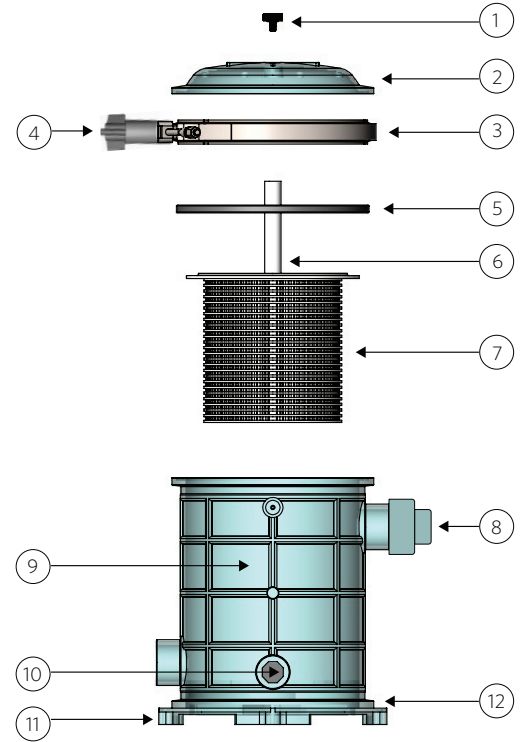

## Basket Strainer (PF)

Our medium duty PF model strainer comes in a standard one-high unit with a clear or gray PVC body and a basket made of stainless steel or acrylonitrile butadiene styrene (ABS). The standard port dimension is a 2" male thread that comes with adapters that have a slip port. With our PF model strainer you can expect higher quality molding processing, finer materials, and excellent performance.

ITEM	PART NO.
COMPLETE UNIT (500 CI) CLEAR	24170488
COMPLETE UNIT (500 CI) GRAY	24170496

NO.	ITEM	PART NO.
1	VENT SCREW	24170832
2	LID	24171507
3	CLAMP RING	24170818
4	STAR WRENCH	24170825
5	EPDM GASKET	24170811
6	PVC STEM HOLD DOWN	24171514
7	ABS BASKET (STANDARD)	24170853
7	S.S. BASKET	24170860
8	2" UNION	24170839
9	CLEAR BODY W/ GLUED BASE	24171575
9	GRAY BODY W/ GLUED BASE	24171582
9	BODY ONLY, NO BASE, CLEAR	24171596
9	BODY ONLY, NO BASE, GRAY	24171603
10	3/4" DRAIN PLUG	24171521
11	MOUNTING FEET	24170846
12	UNIVERSAL CLEAR BASE	24171589