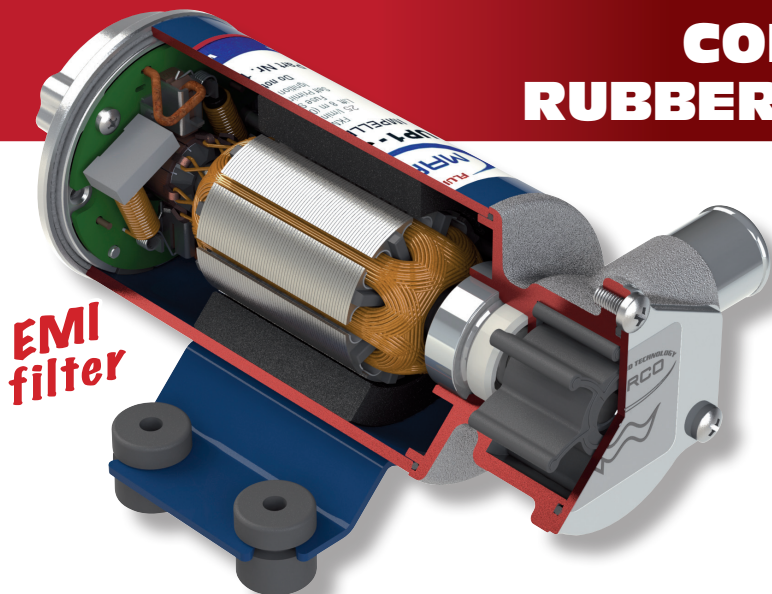

## COMPLETE RANGE OF RUBBER IMPELLER PUMPS

Self-priming electric pump with flexible rubber impeller. Now available in 3 different flow rates: 7.4, 9.25 and 11.9 gpm.

Fitted with water proof cable guide and internal brush holder with EMI filter. ISO 8846 and ISO 8849.

Ideal for bilge and waste water on any type of boat.

**UP1-J NEW**

**UP1-N BEST SELLER**

**UP1-M NEW**

PART NUMBER	UP1- J		UP1- N		UP1- M	
	M162-004-12	M162-004-13	M162-002-12	M162-002-13	M162-006-12	M162-006-13
VOLTS	12	24	12	24	12	24
SELF-PRIMING	5 ft	5 ft	5 ft	5 ft	5 ft	5 ft
PRESSURE	14.5 psi	14.5 psi	14.5 psi	14.5 psi	21.8 psi	21.8 psi
FLOW RATE	7.4 gpm	7.4 gpm	9.25 gpm	9.25 gpm	11.9 gpm	11.9 gpm
CONSUMPTION	8A	4A	10A	5A	14A	7A
FUSE	10A	7.5A	20A	15A	20A	15A
PORTS	3/8" BSP int. Ø 3/4" ext.	3/8" BSP int. Ø 1" ext.	1/2" BSP int. Ø 1" ext.	1/2" BSP int. Ø 1" ext.	1/2" BSP int. Ø 1" ext.	1/2" BSP int. Ø 1" ext.