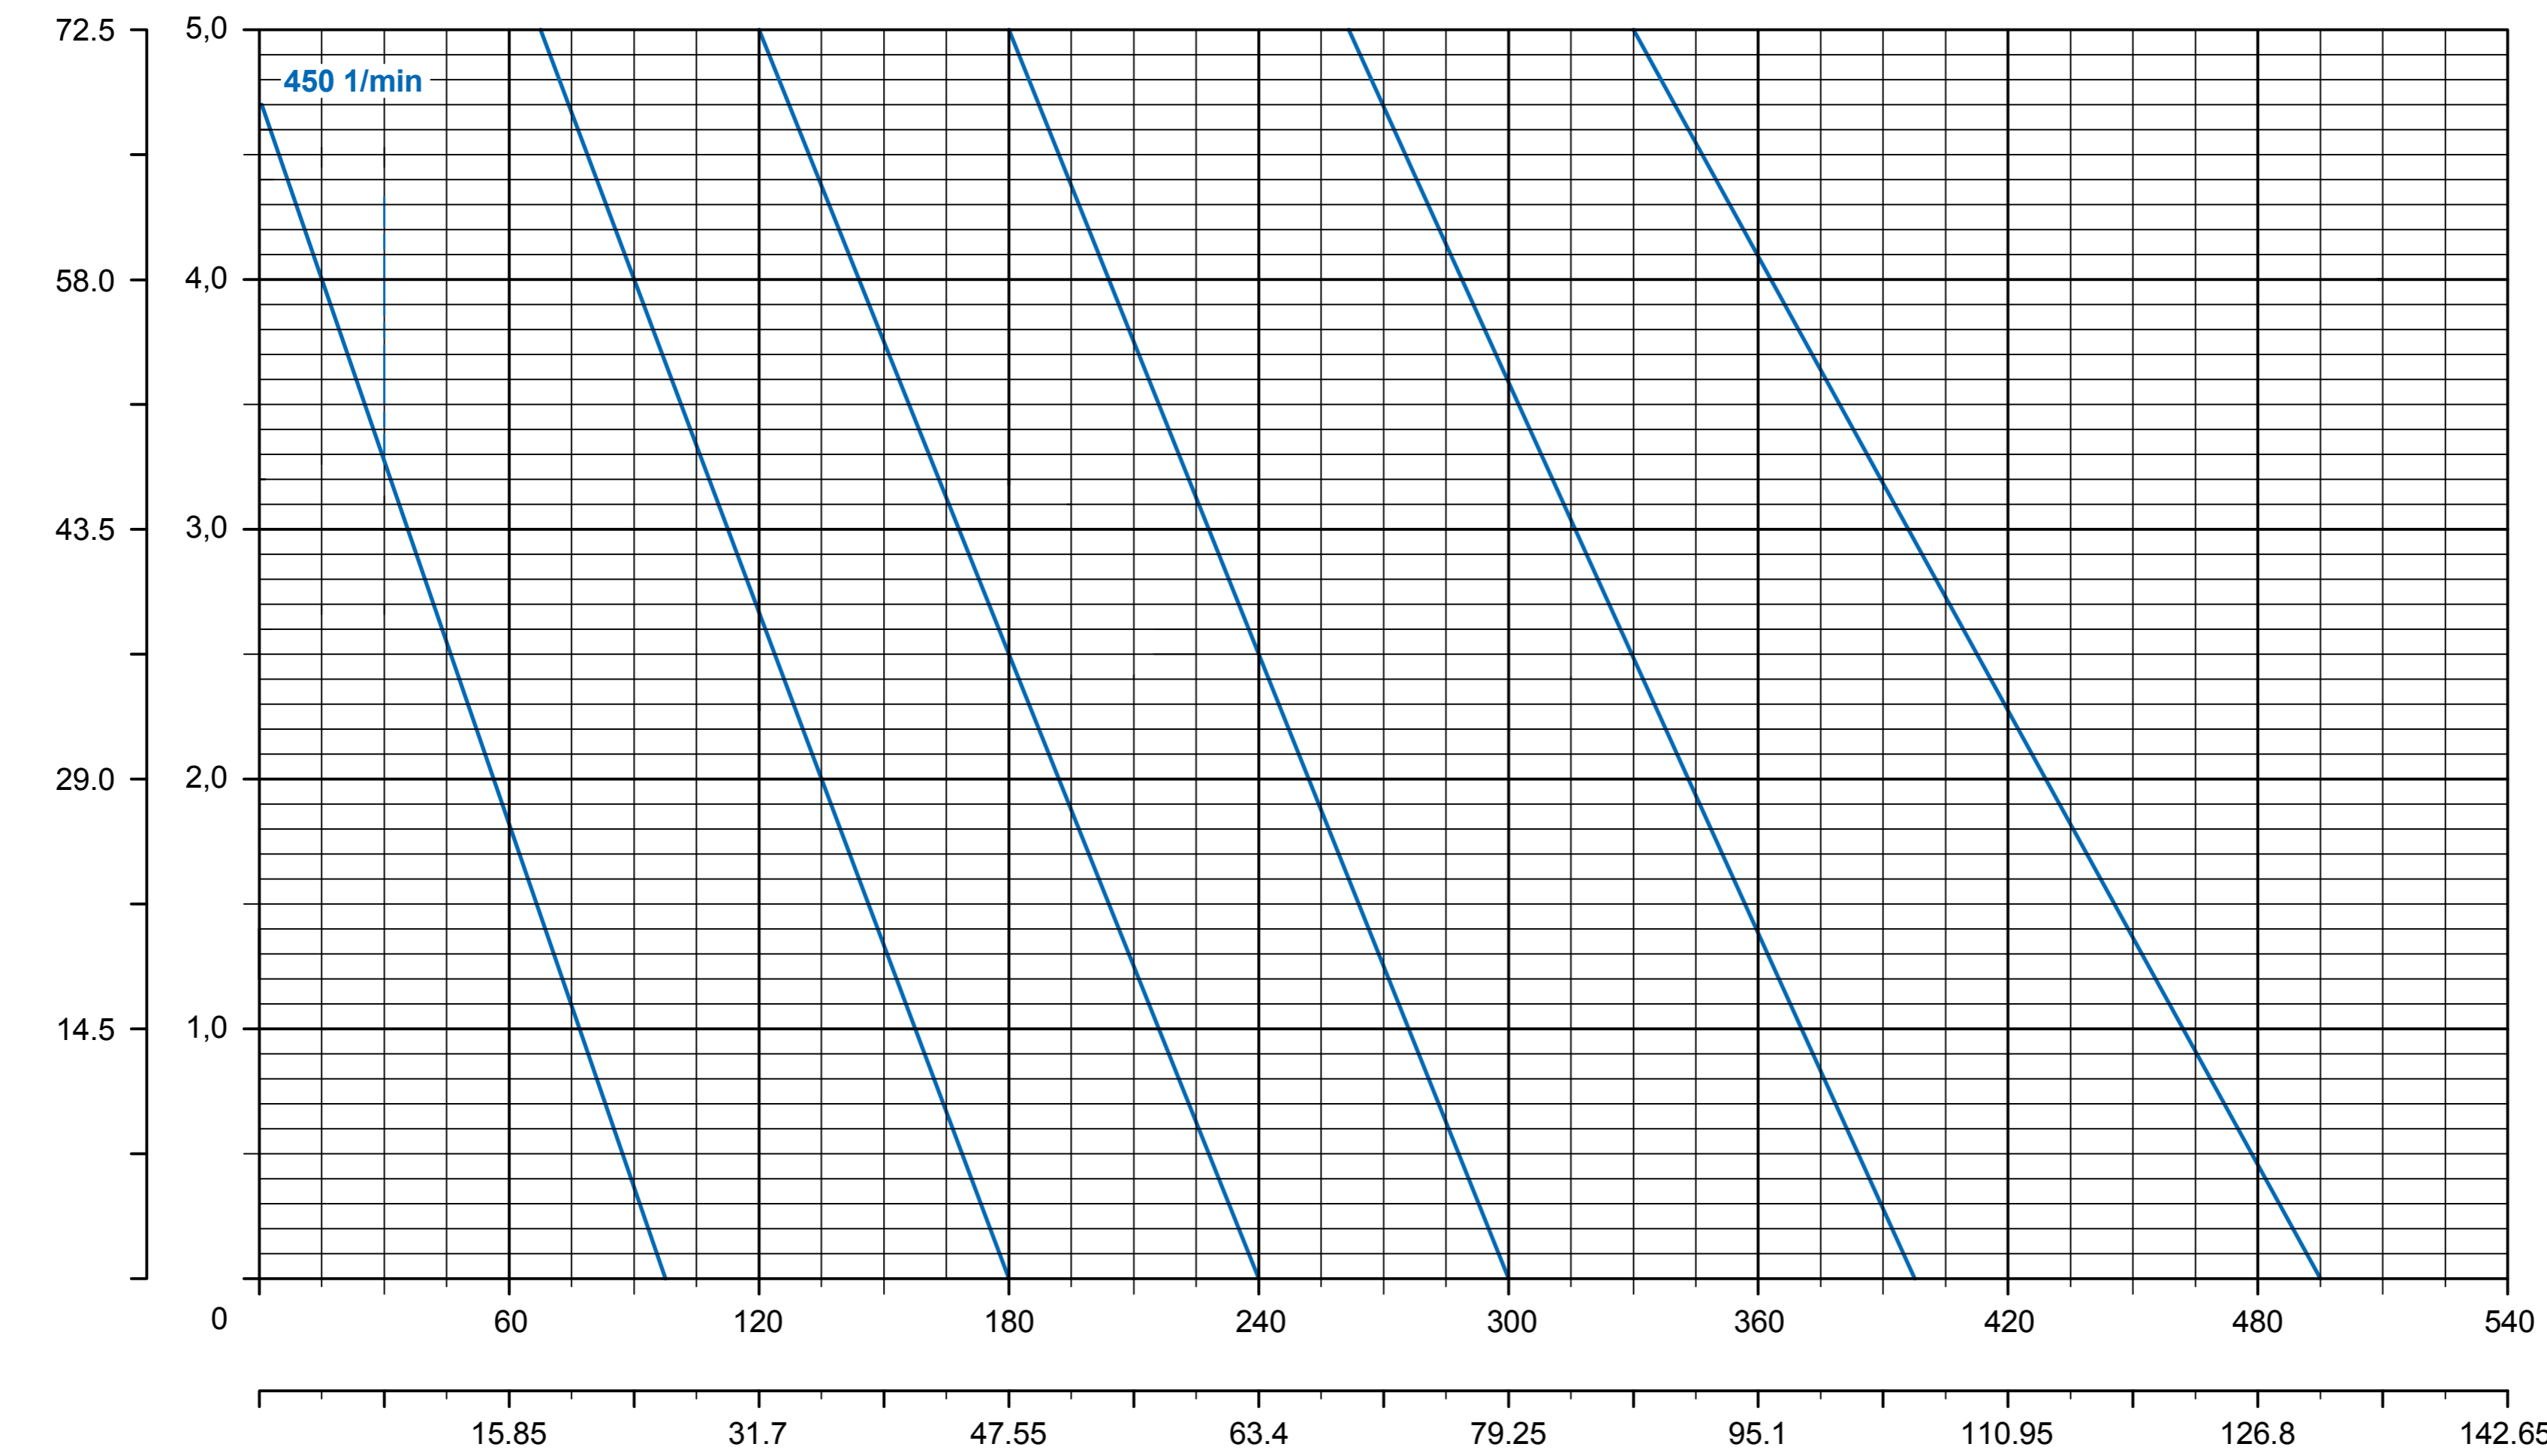

H [psi] H [bar]

MARCH PUMPEN GmbH
 Rathenaustraße 2
 D-35394 Gießen
 www.march-pumpen.com
 info@march-pumpen.com

KENNLINIEN / PERFORMANCE CURVES			
Series	VANE-MAG		
Pump Size	MP 414		
Motor Power	0,12kW	0,25kW	0,37kW / 0.5HP
Speed	750 / 900 1/min	900 / 1150 1/min	1450 / 1750 1/min
Fluid Viscosity	1 mm ² /s	Fluid Density	1 kg/dm ³