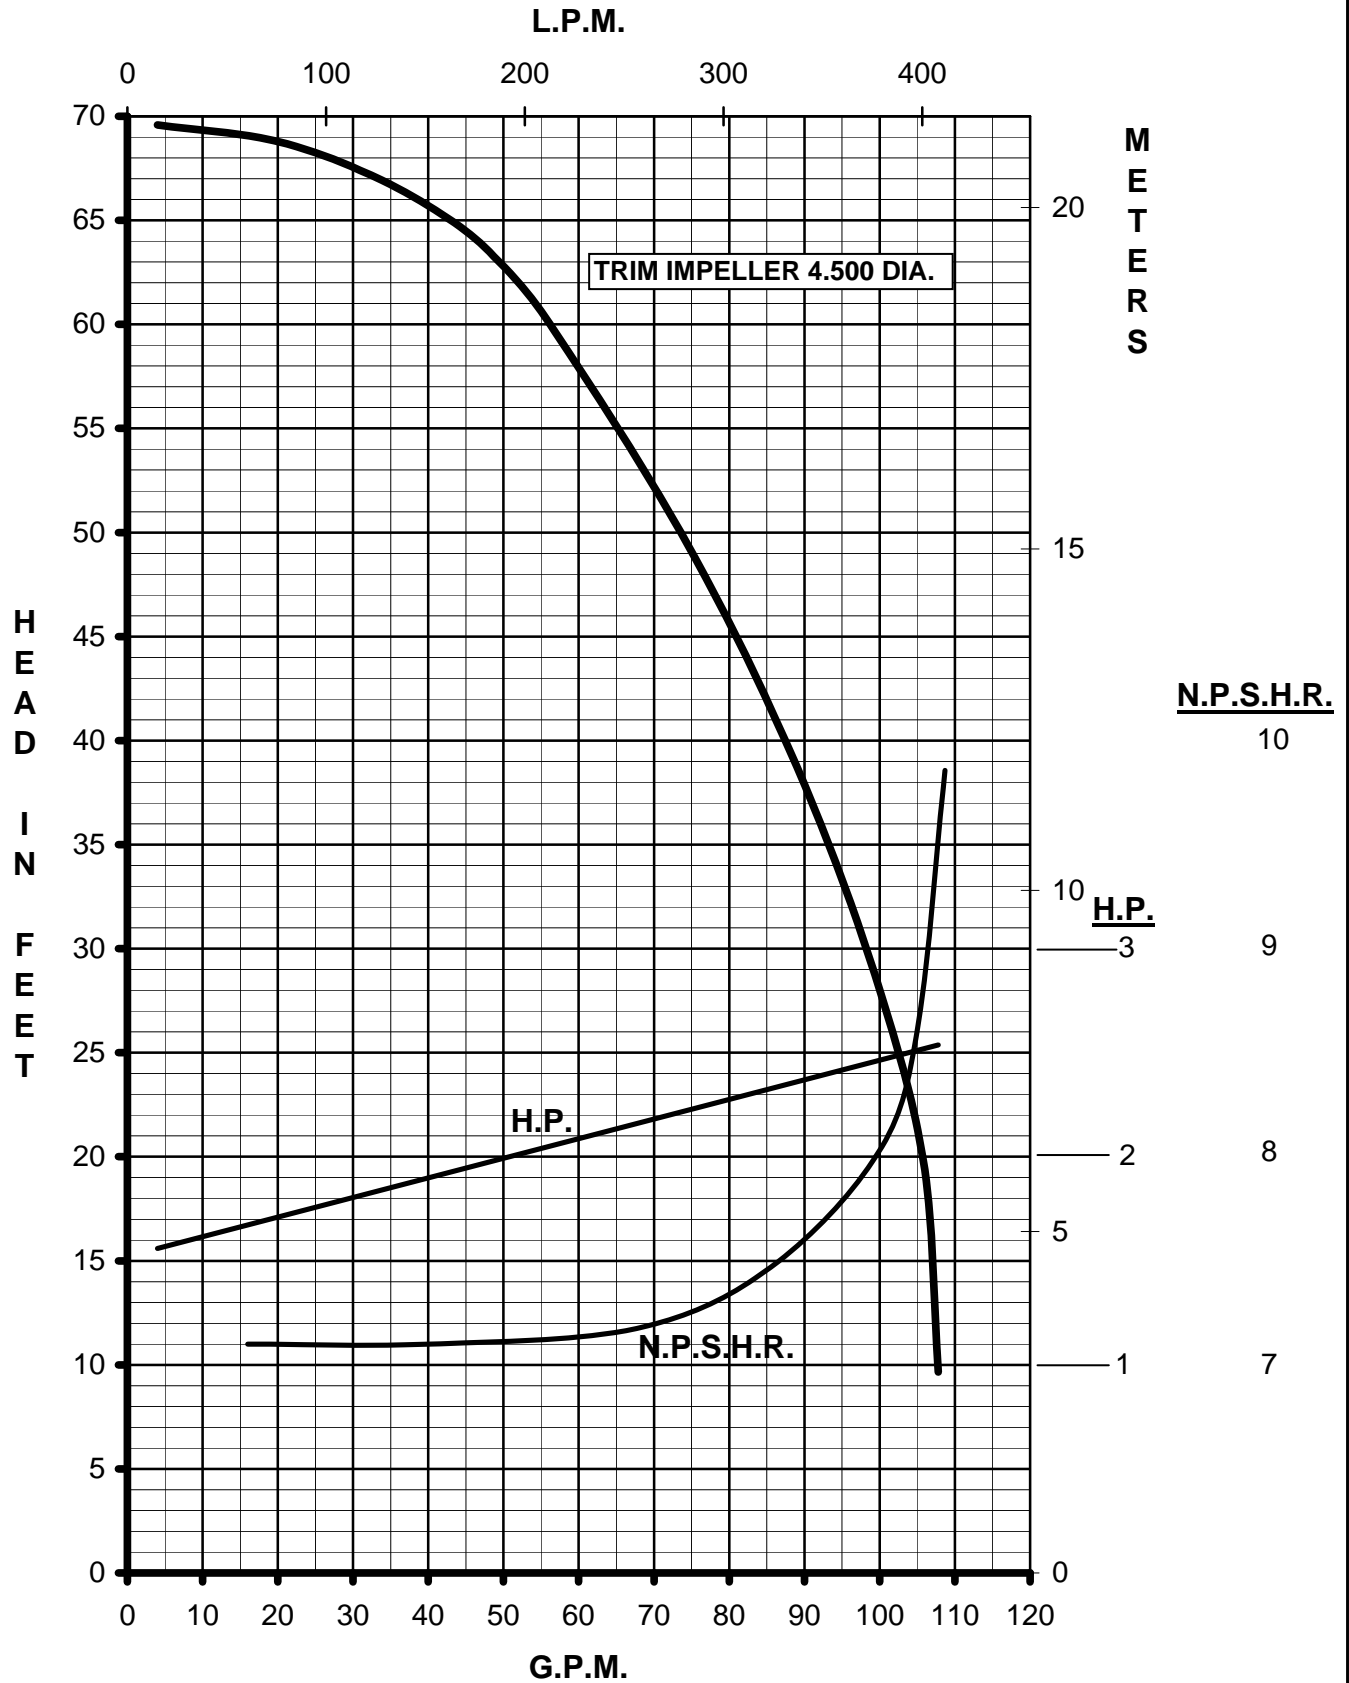

MARCH PUMPS

TE-8C-MD, TE-8K-MD
TRIM IMPELLER 4.500 DIA.
3PH 60HZ