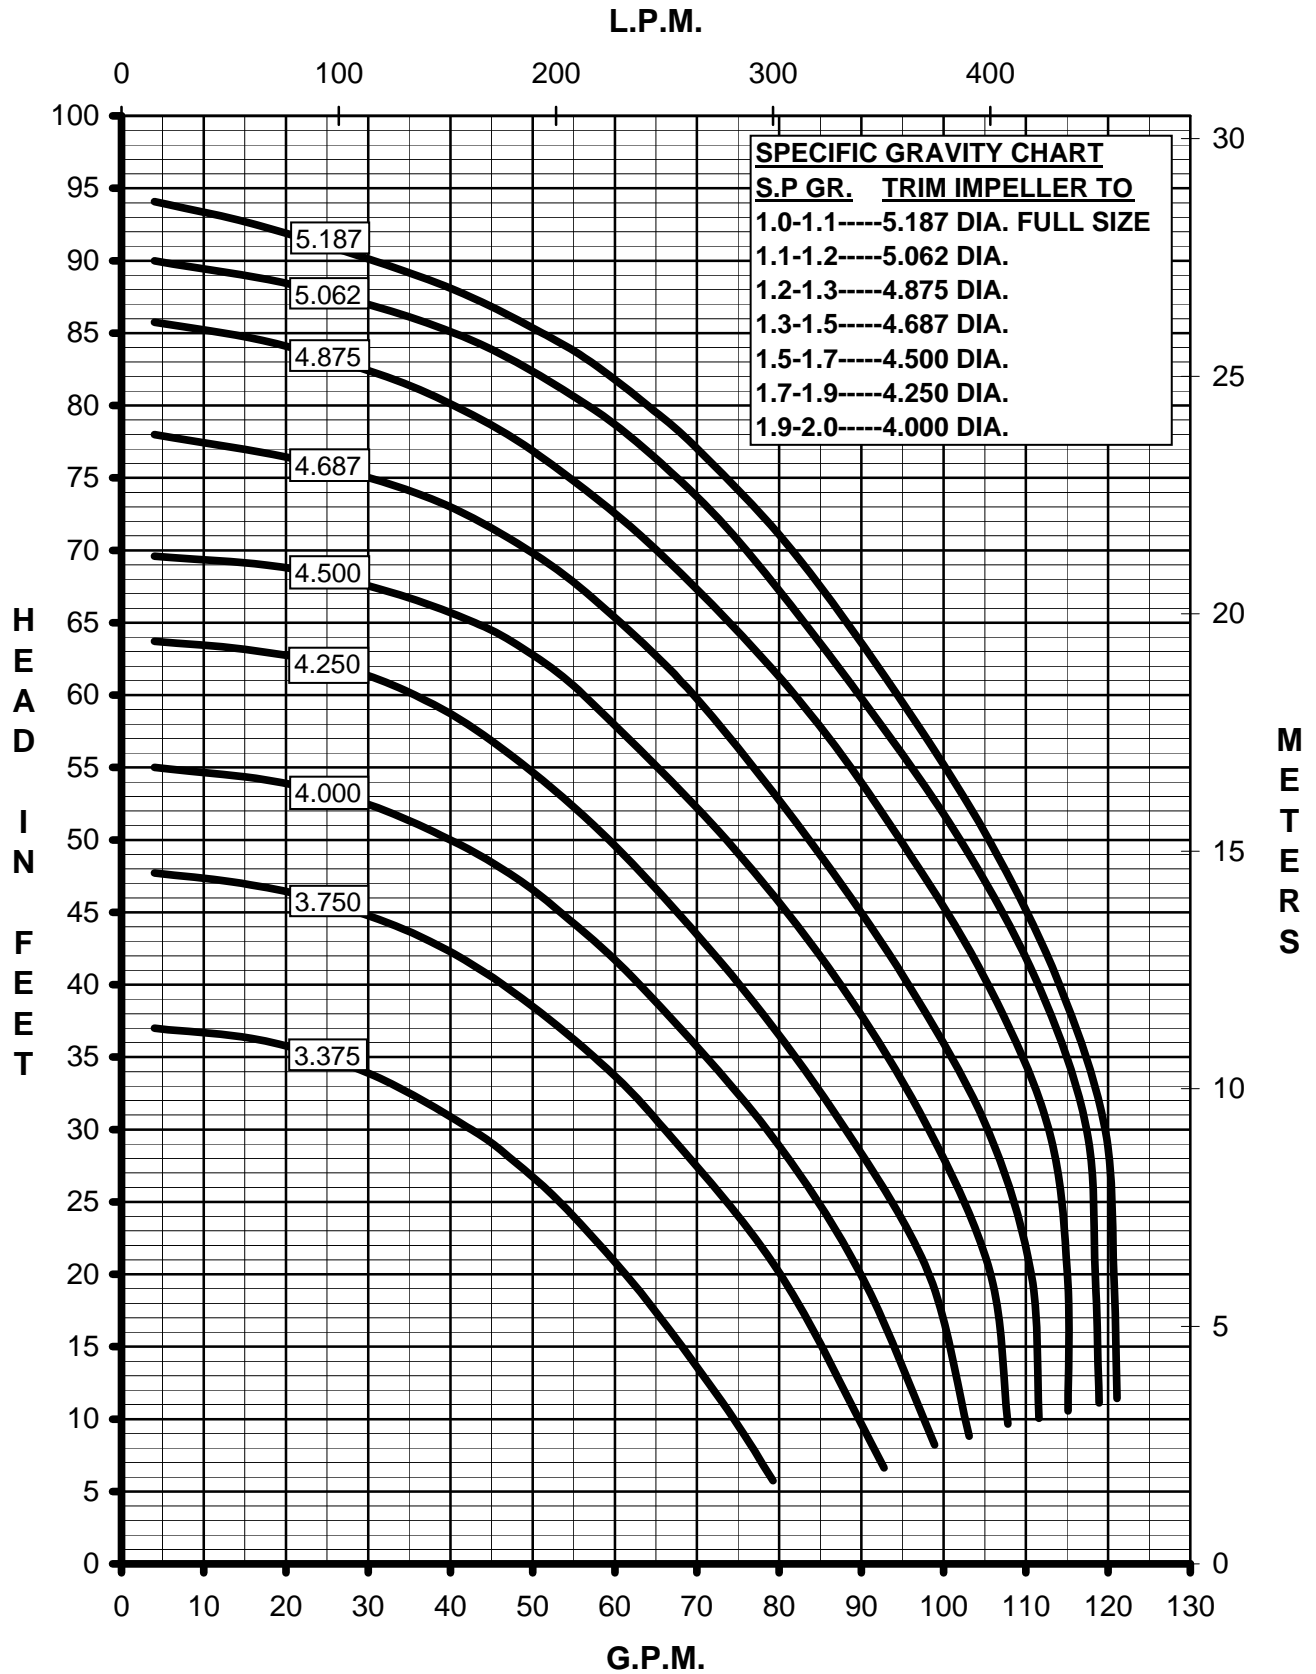

## TE-8C-MD, TE-8K-MD 3PH 60HZ

# MARCH PUMPS

TE-8C-MD, TE-8K-MD  
FULL SIZE IMPELLER 5.187 DIA.  
3PH 60HZ