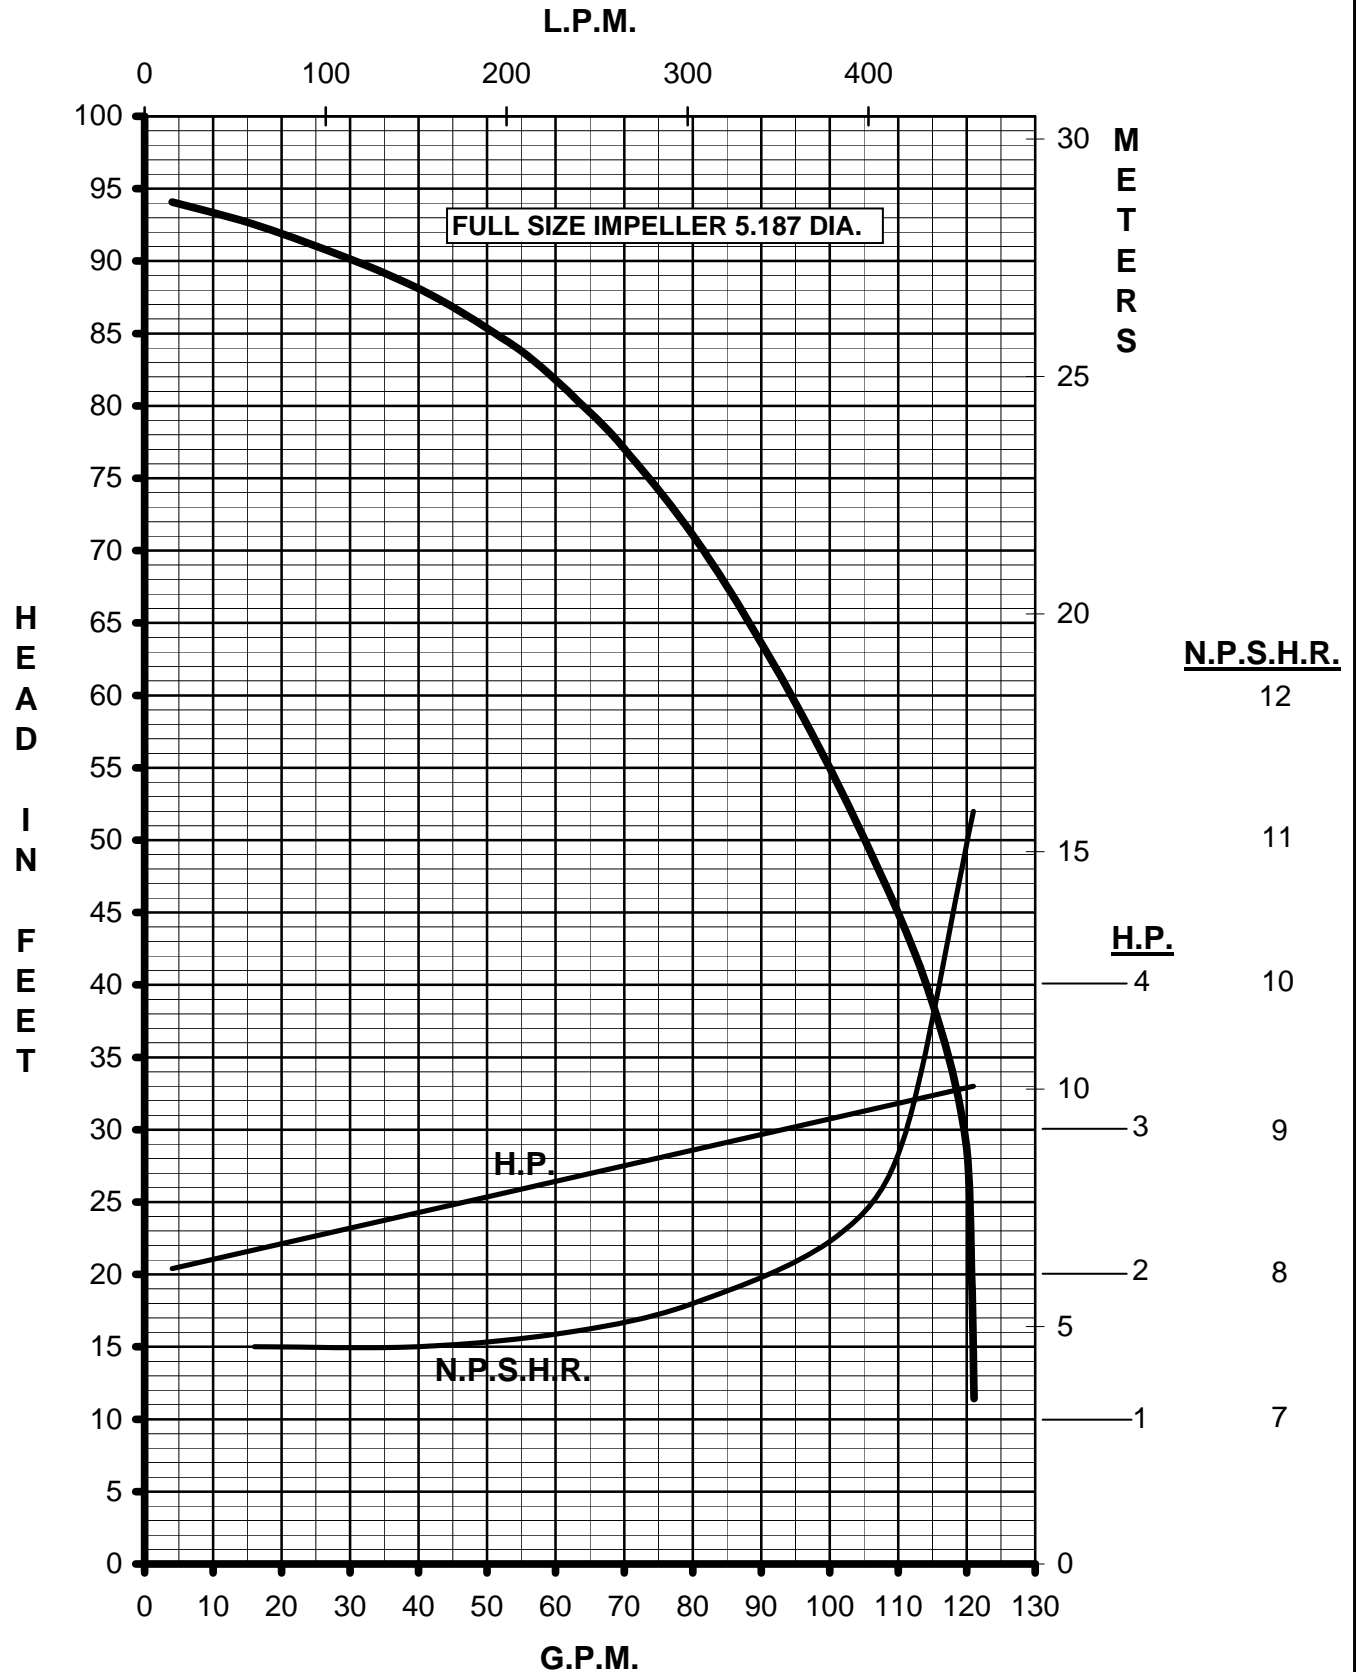

# MARCH PUMPS

TE-8C-MD, TE-8K-MD  
FULL SIZE IMPELLER 5.187 DIA.  
3PH 60HZ