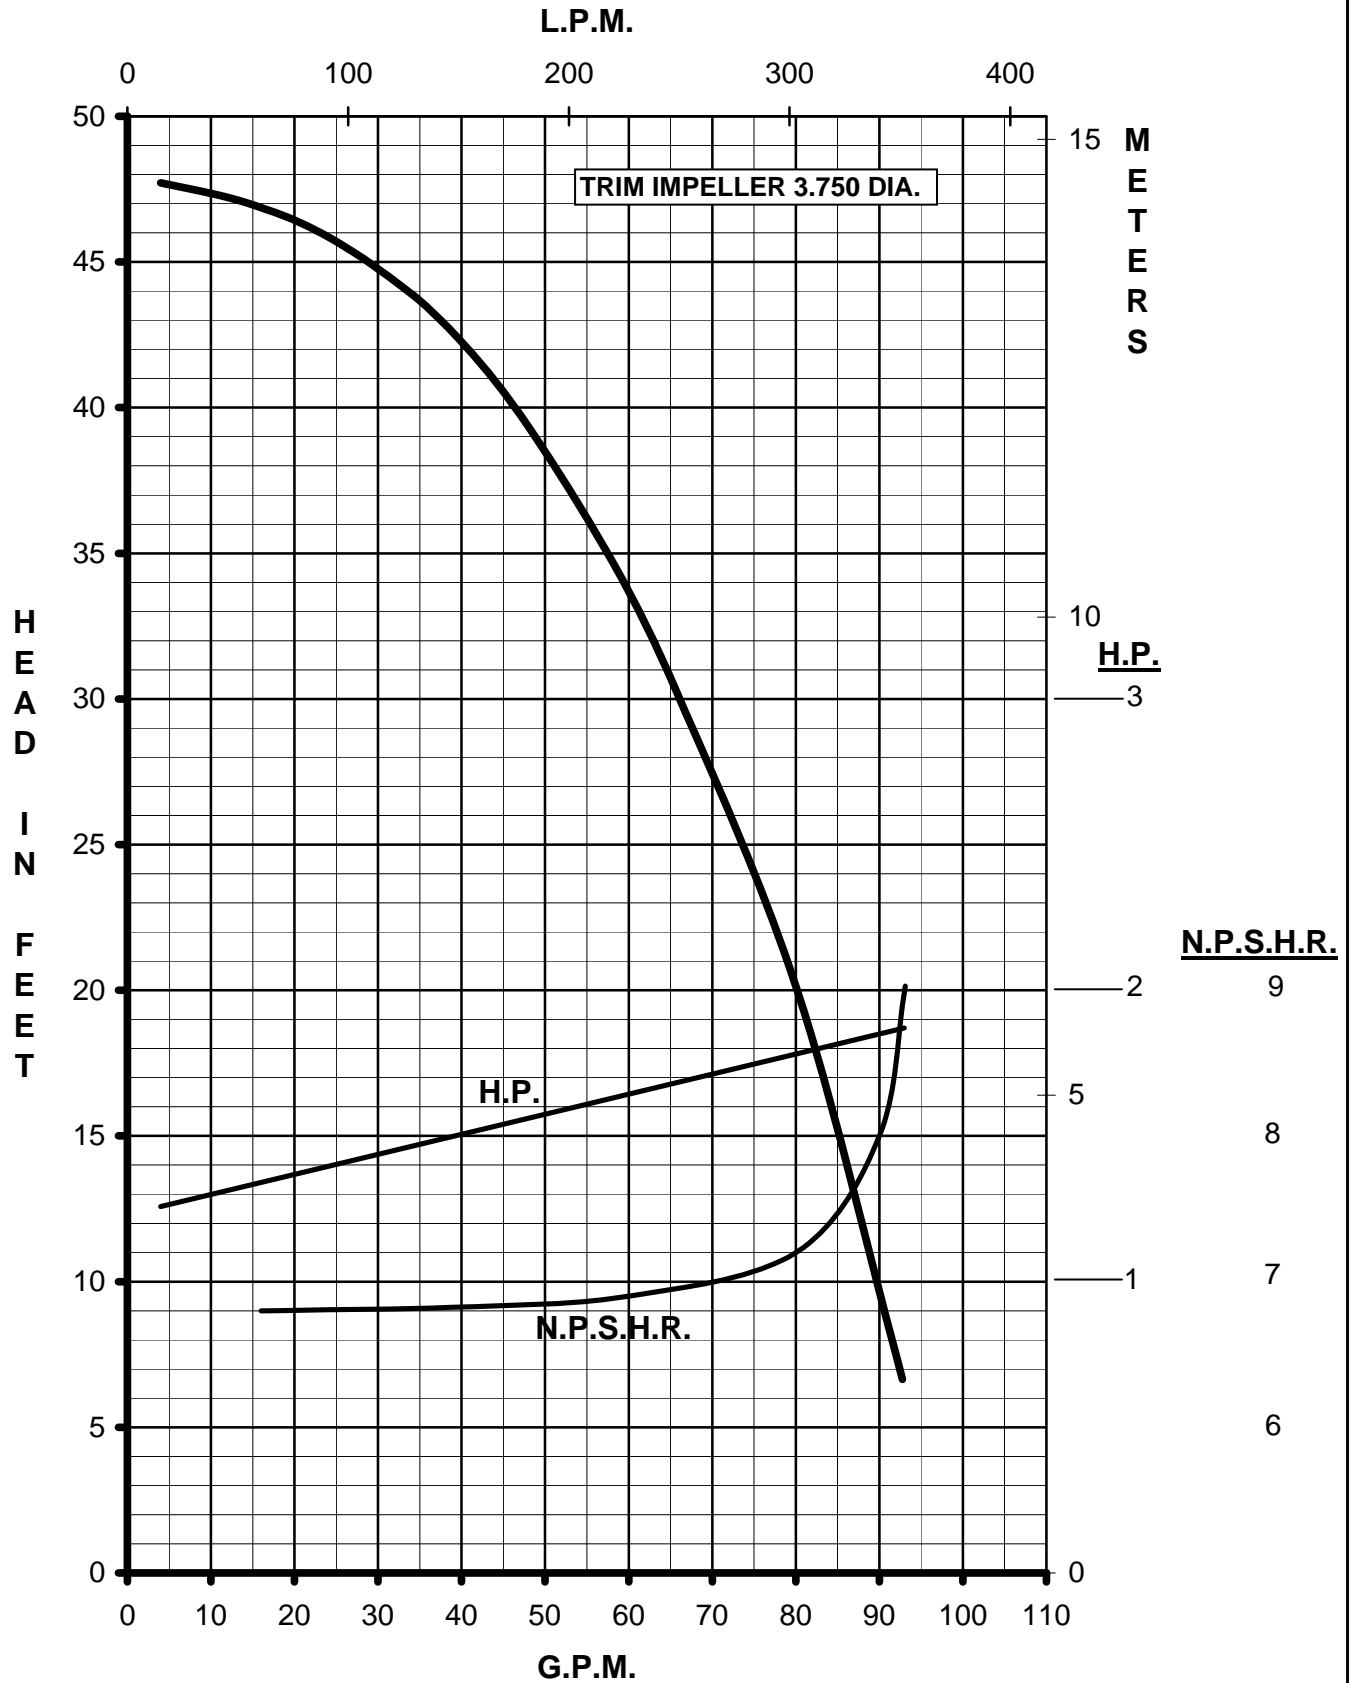

MARCH PUMPS

TE-8C-MD, TE-8K-MD
TRIM IMPELLER 3.750 DIA.
3PH 60HZ