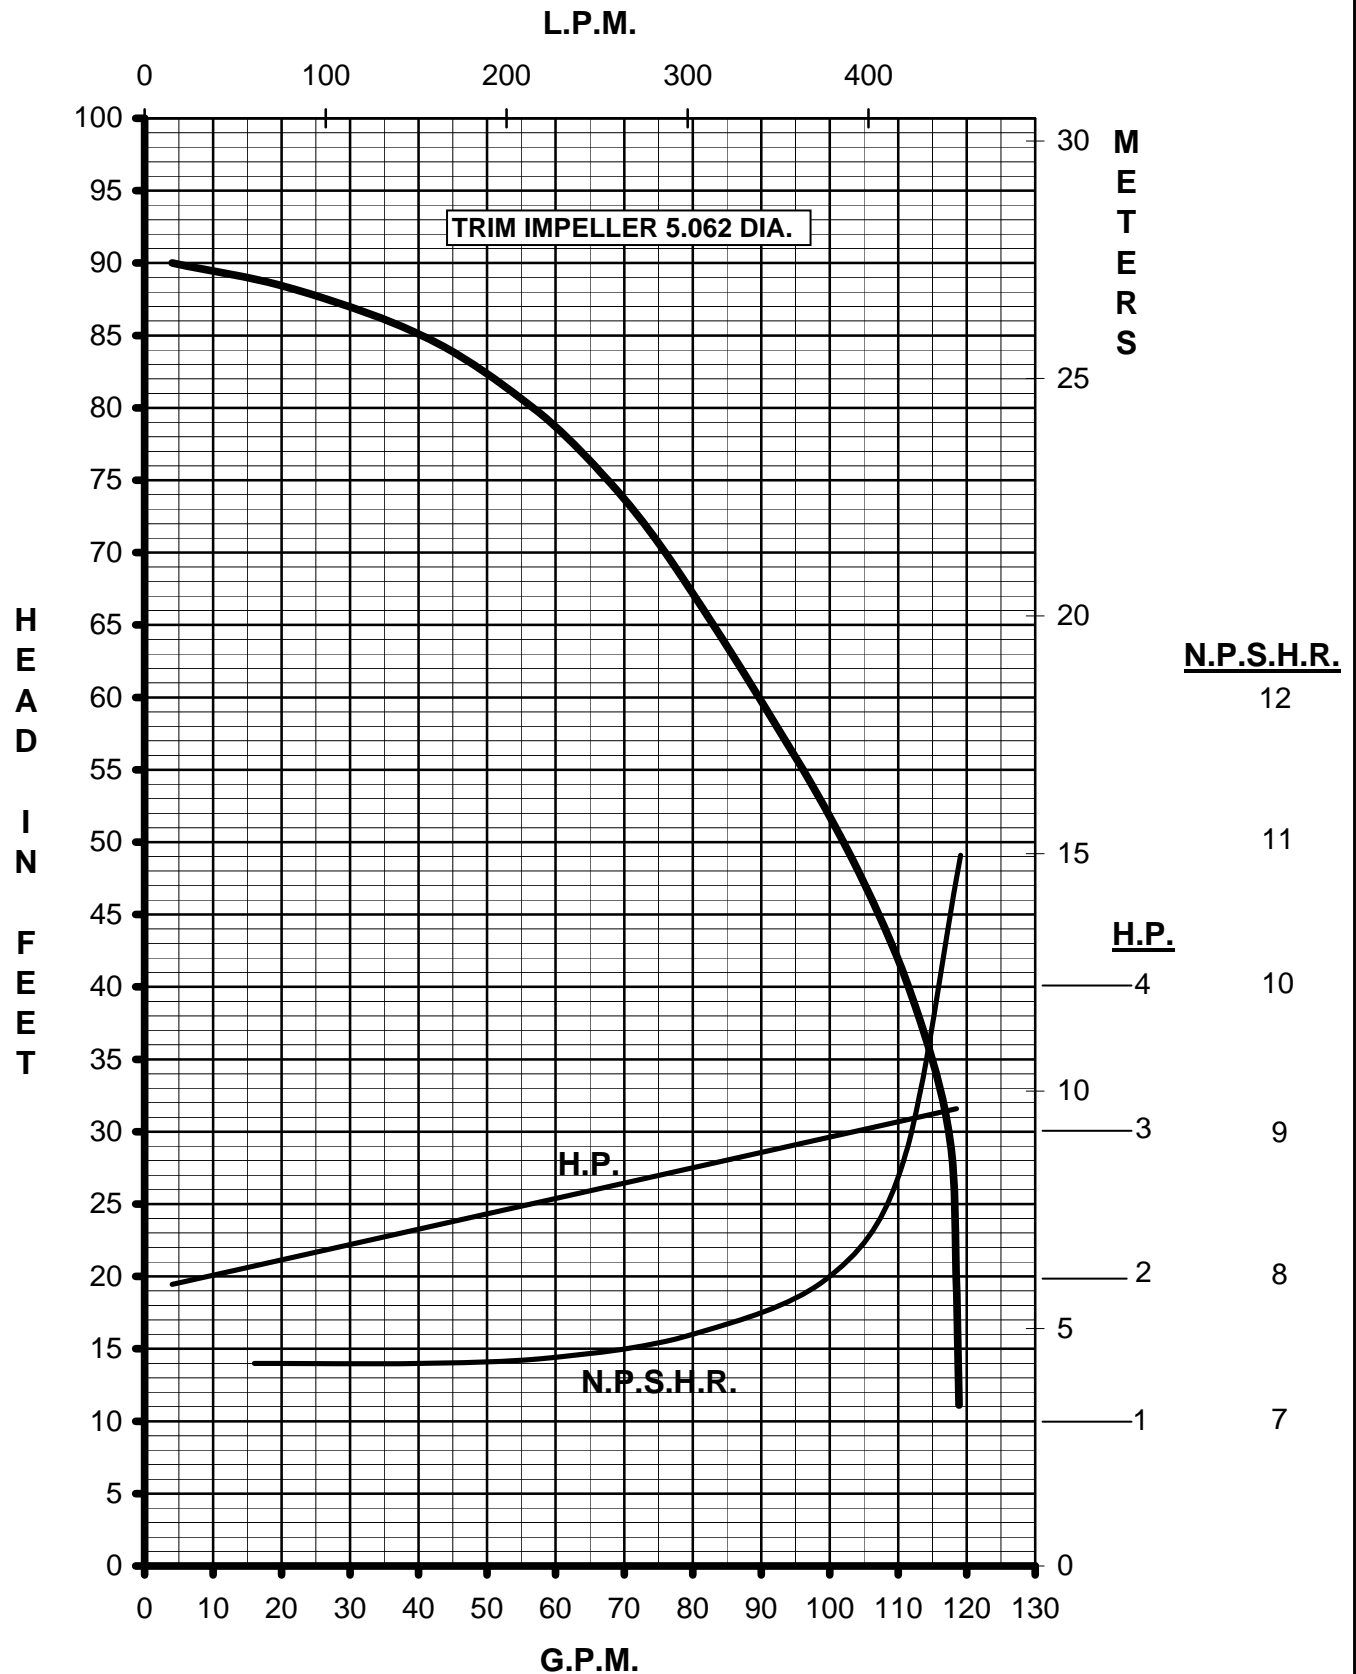

MARCH PUMPS

TE-8C-MD, TE-8K-MD
TRIM IMPELLER 5.062 DIA.
3PH 60HZ