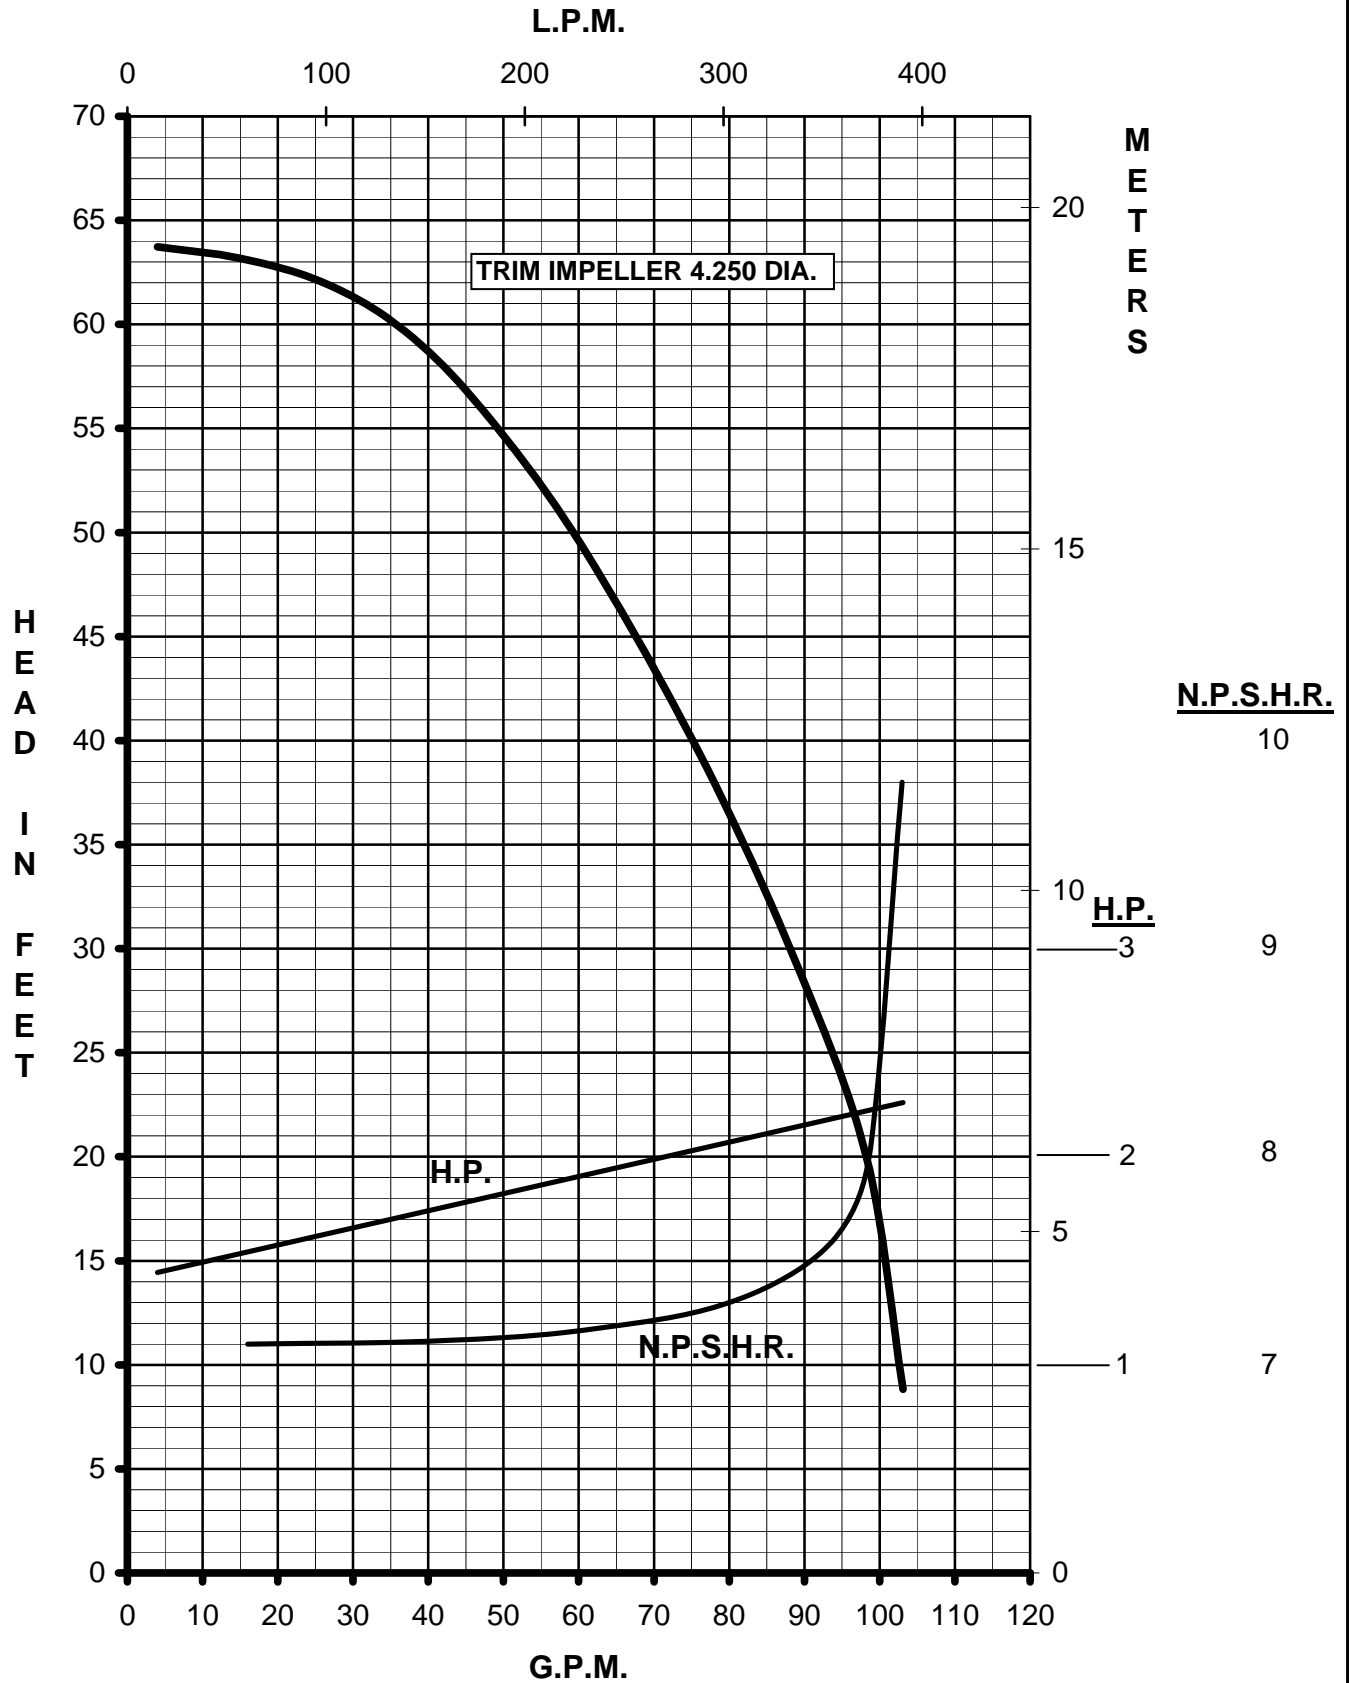

MARCH PUMPS

TE-8C-MD, TE-8K-MD
TRIM IMPELLER 4.250 DIA.
3PH 60HZ