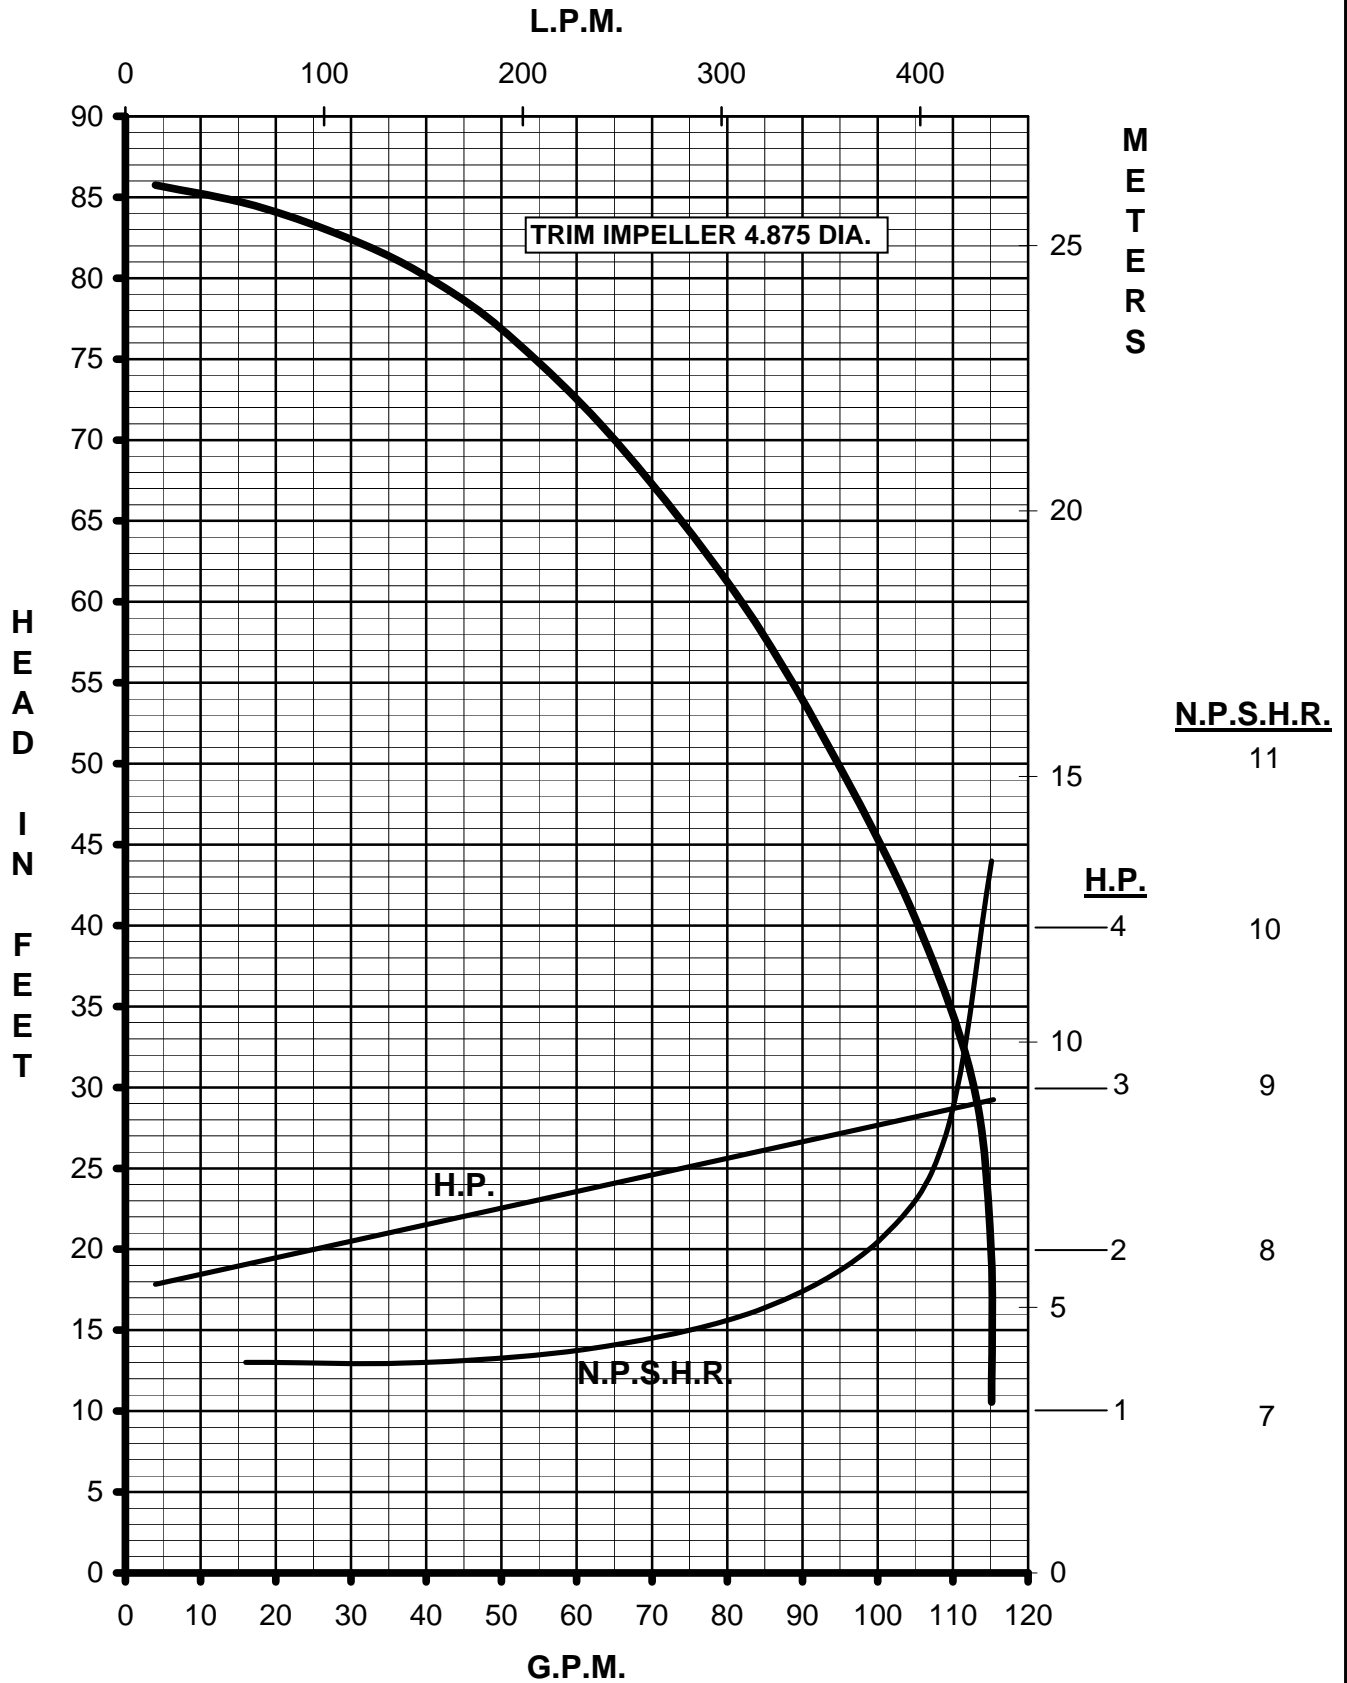

MARCH PUMPS

TE-8C-MD, TE-8K-MD
TRIM IMPELLER 4.875 DIA.
3PH 60HZ