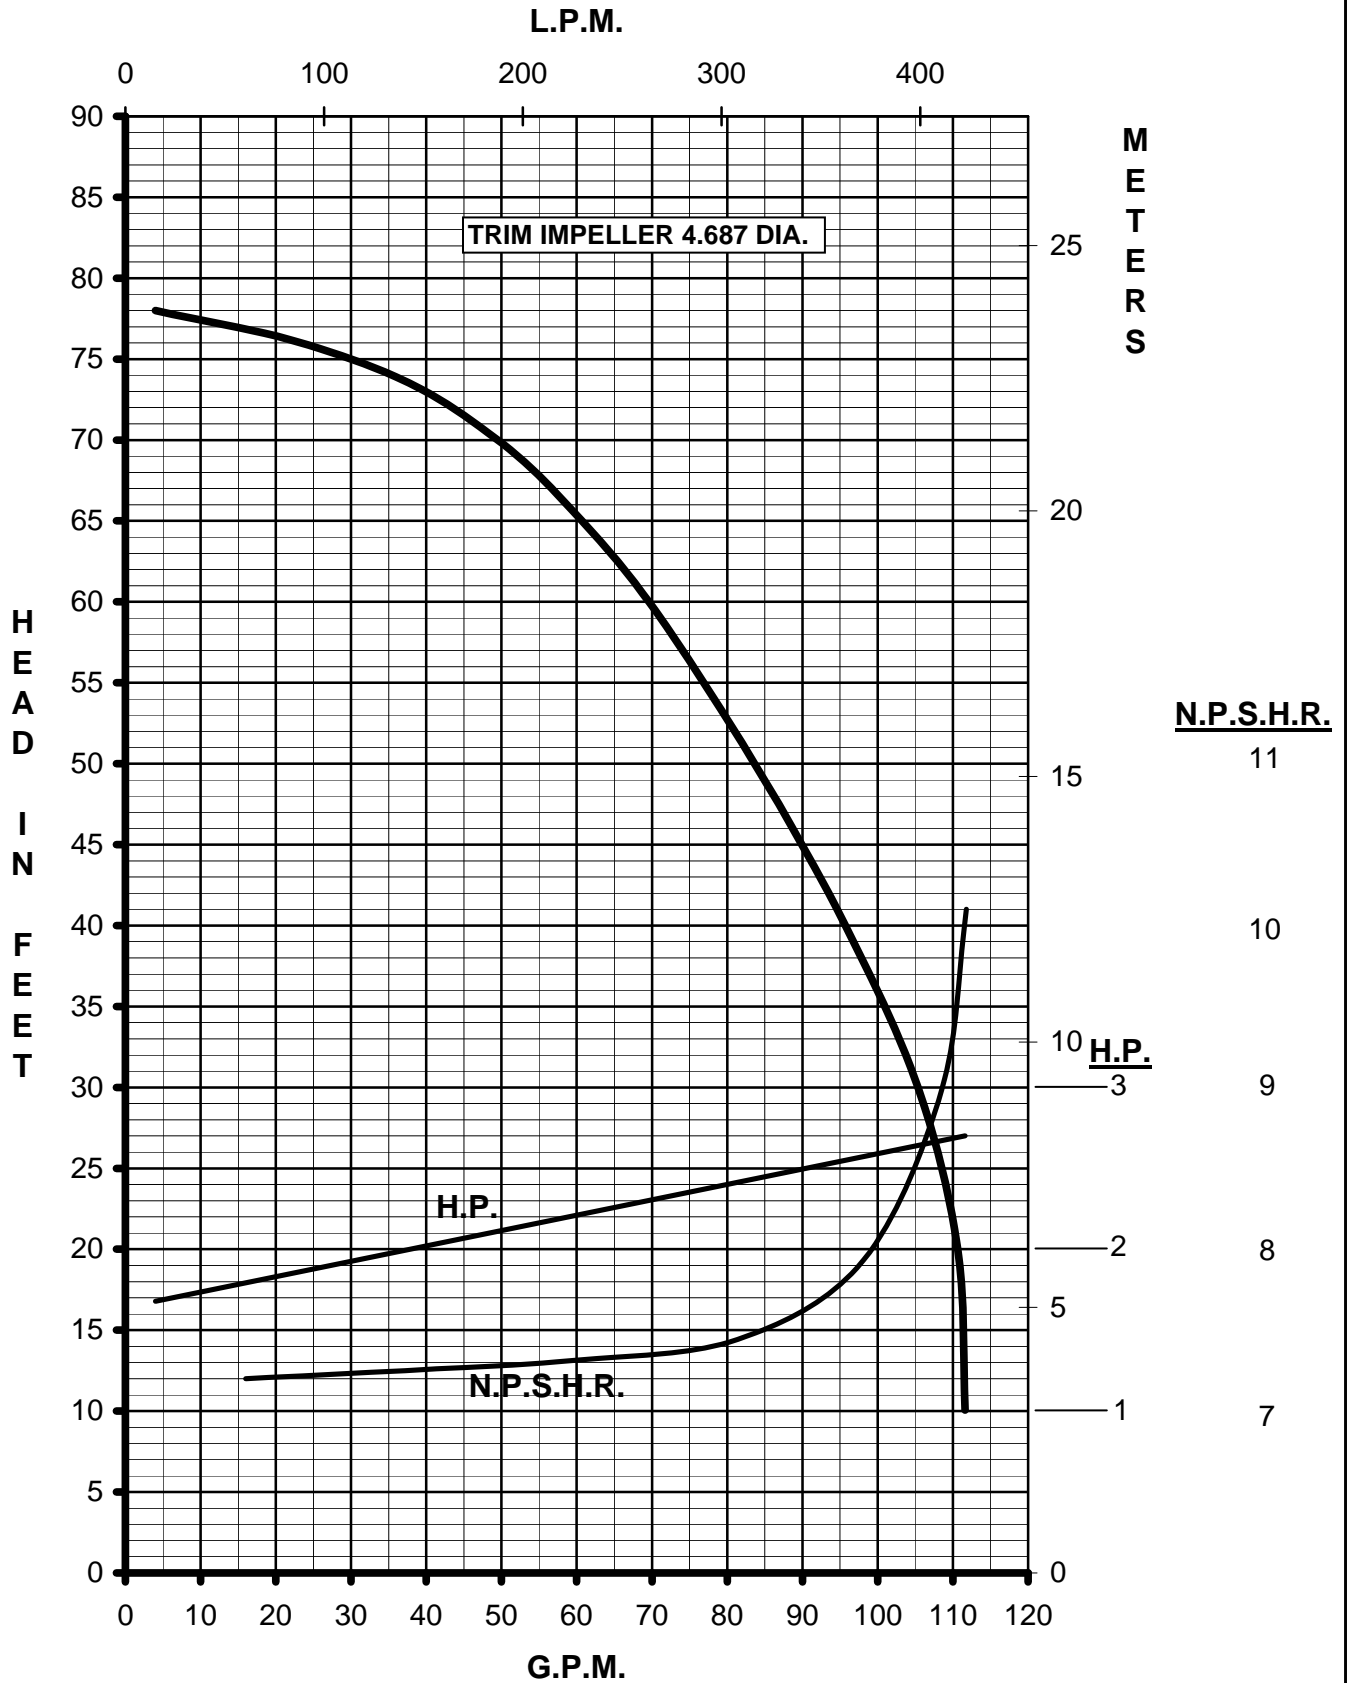

MARCH PUMPS

TE-8C-MD, TE-8K-MD
TRIM IMPELLER 4.687 DIA.
3PH 60HZ