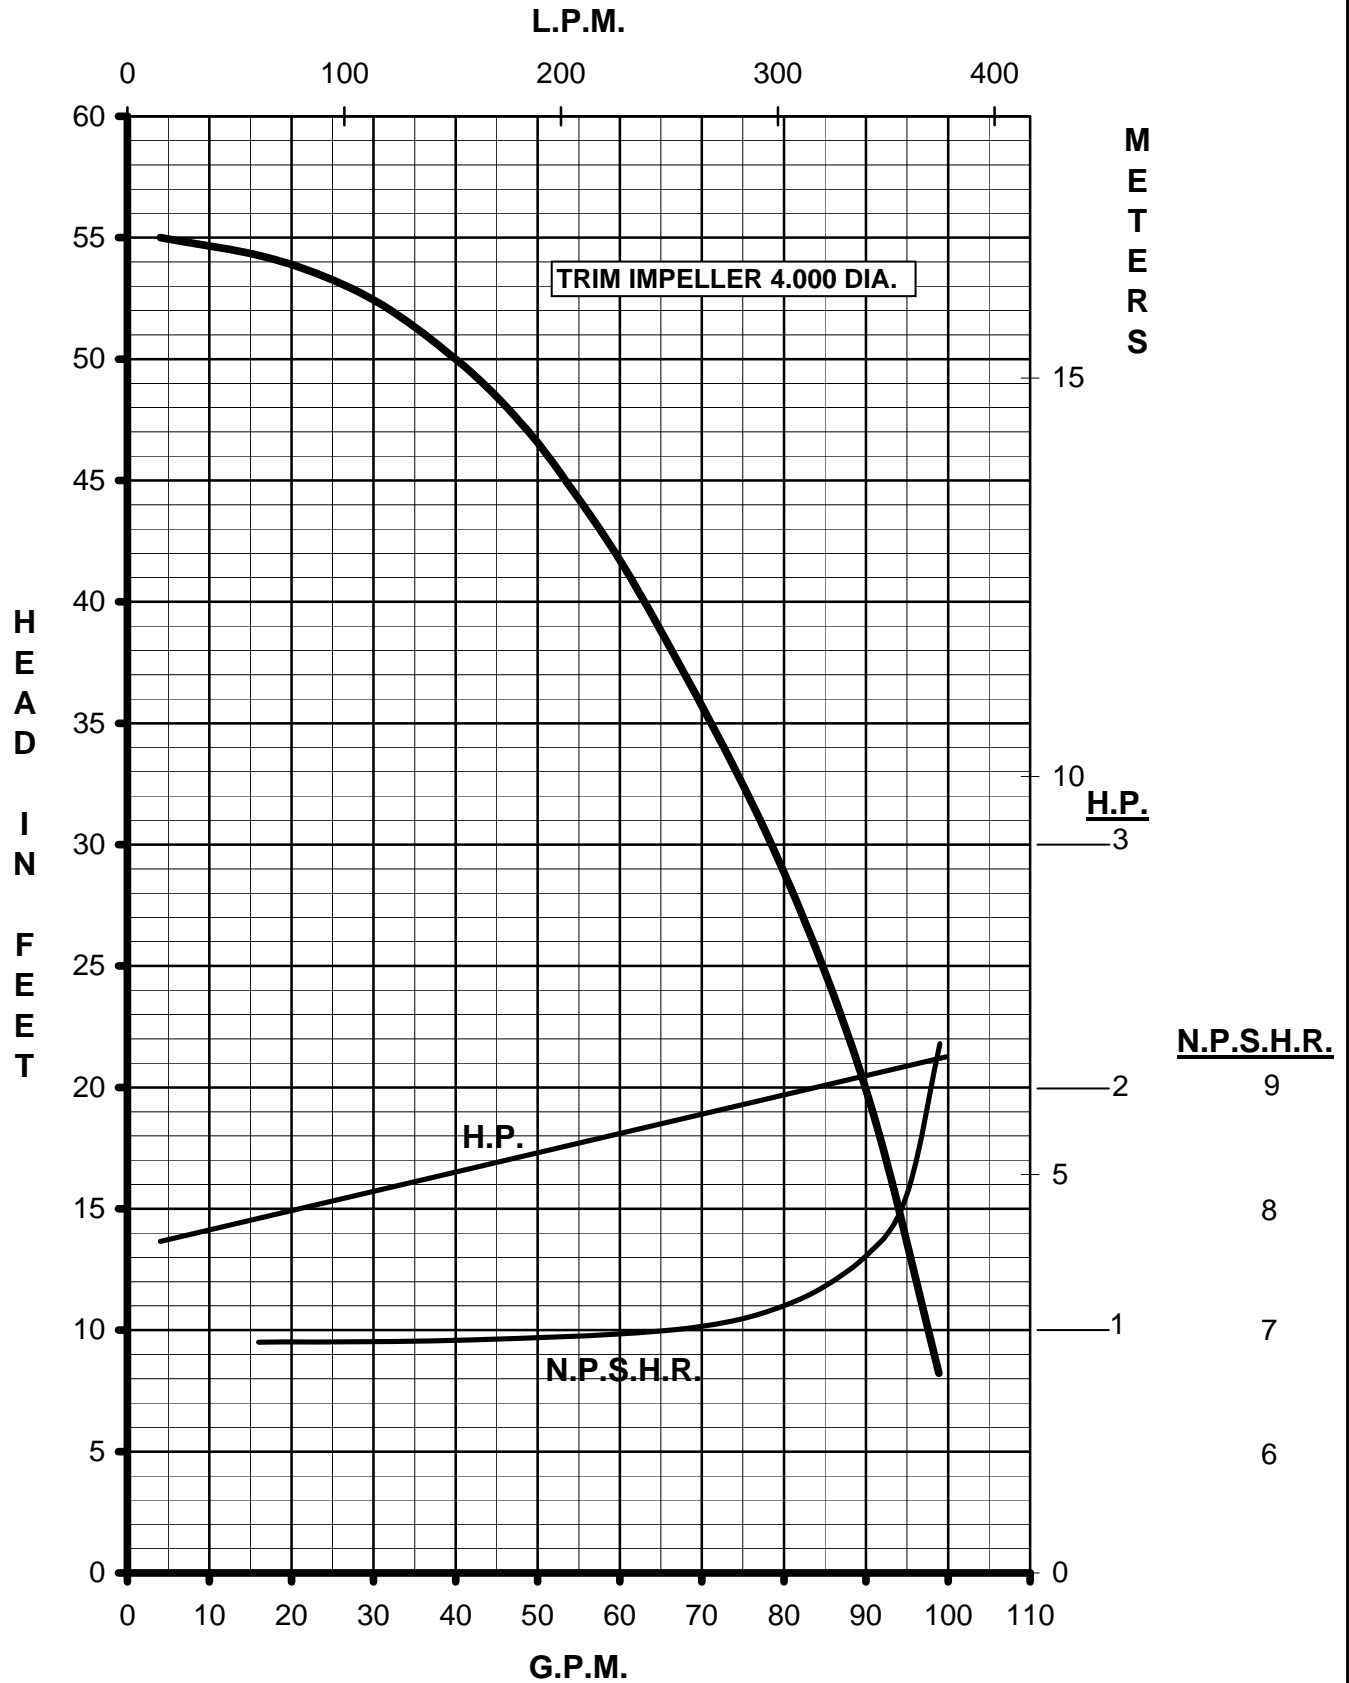

MARCH PUMPS

TE-8C-MD, TE-8K-MD
TRIM IMPELLER 4.000 DIA.
3PH 60HZ