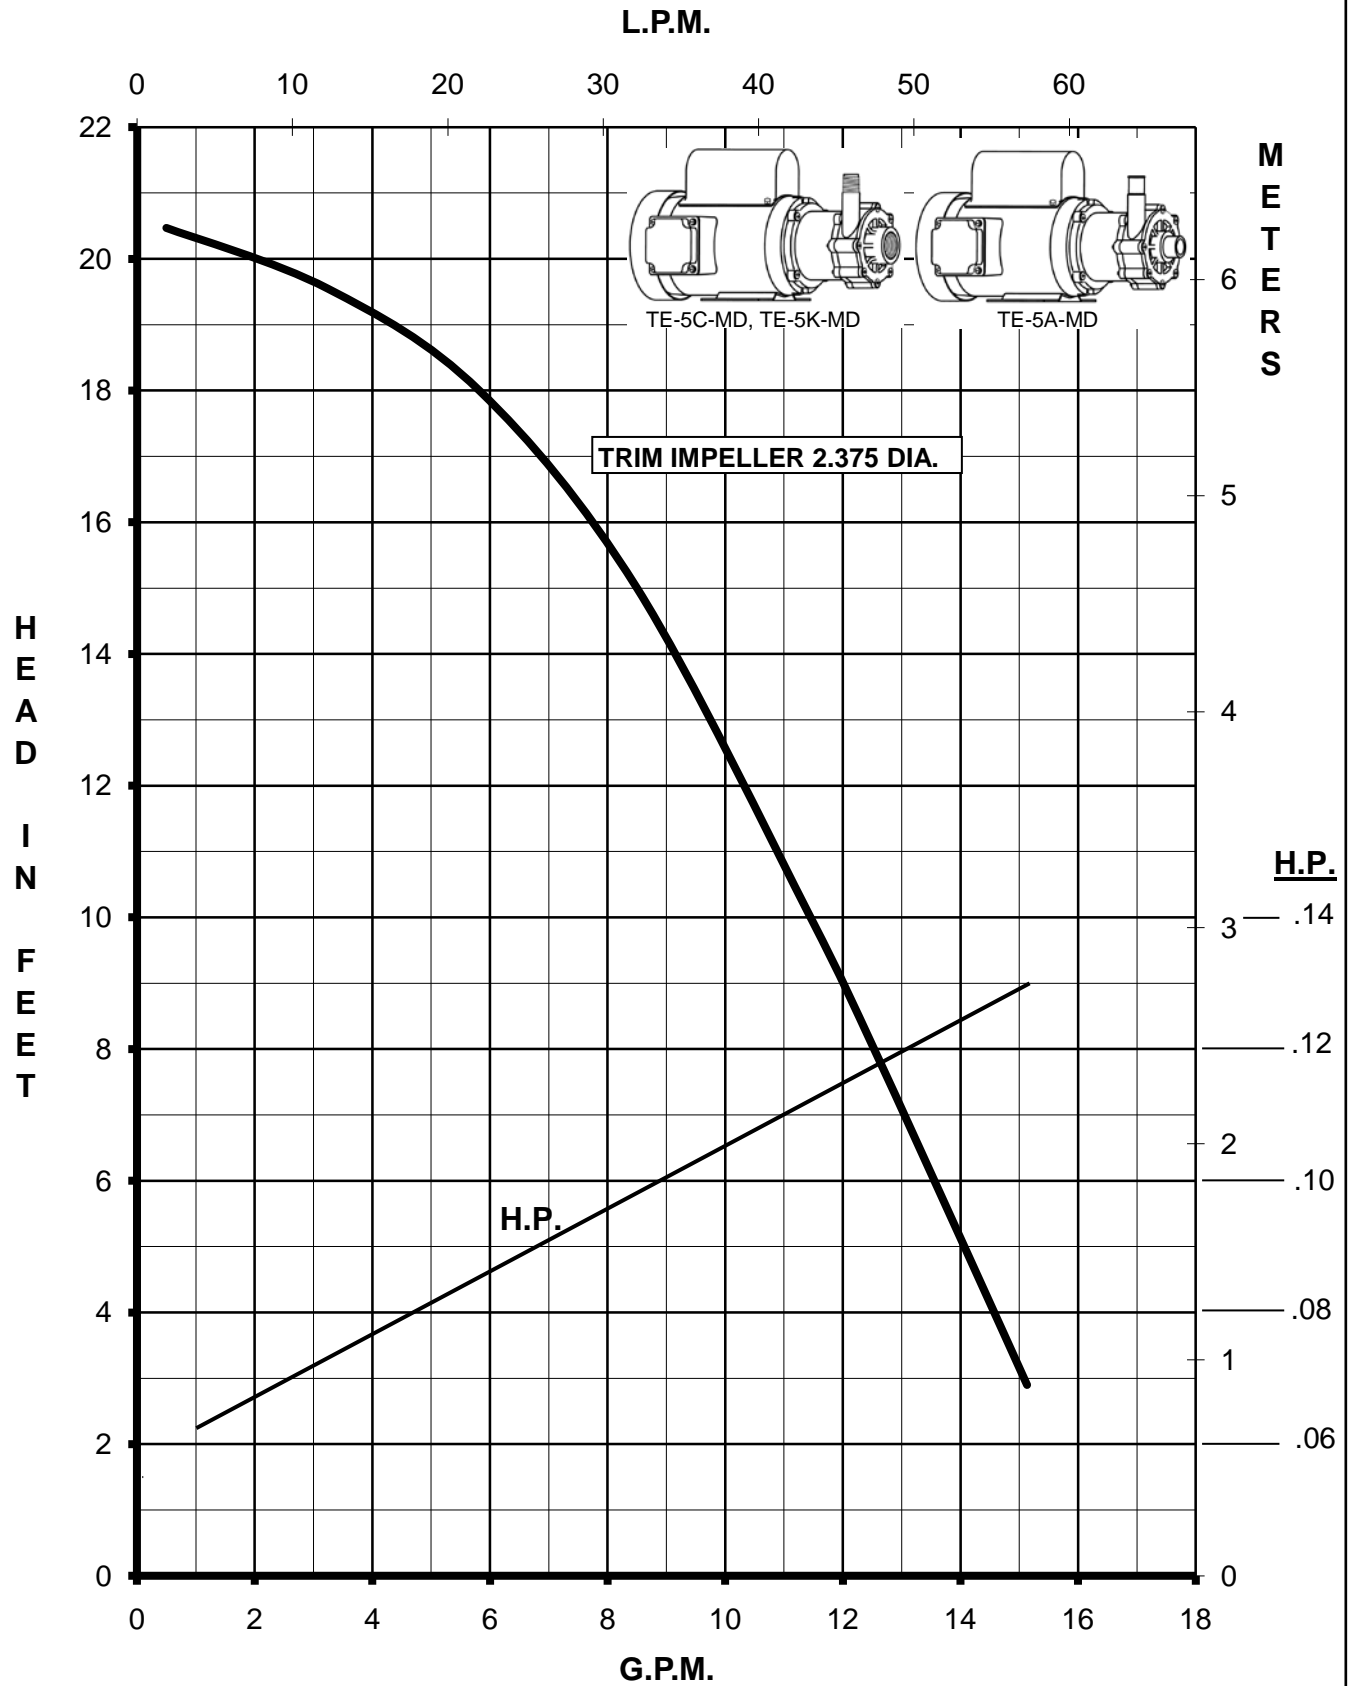

MARCH PUMPS

TE-5C-MD, TE-5A-MD, TE-5K-MD
TRIM IMPELLER 2.375 DIA.
115/230V 1PH 60HZ