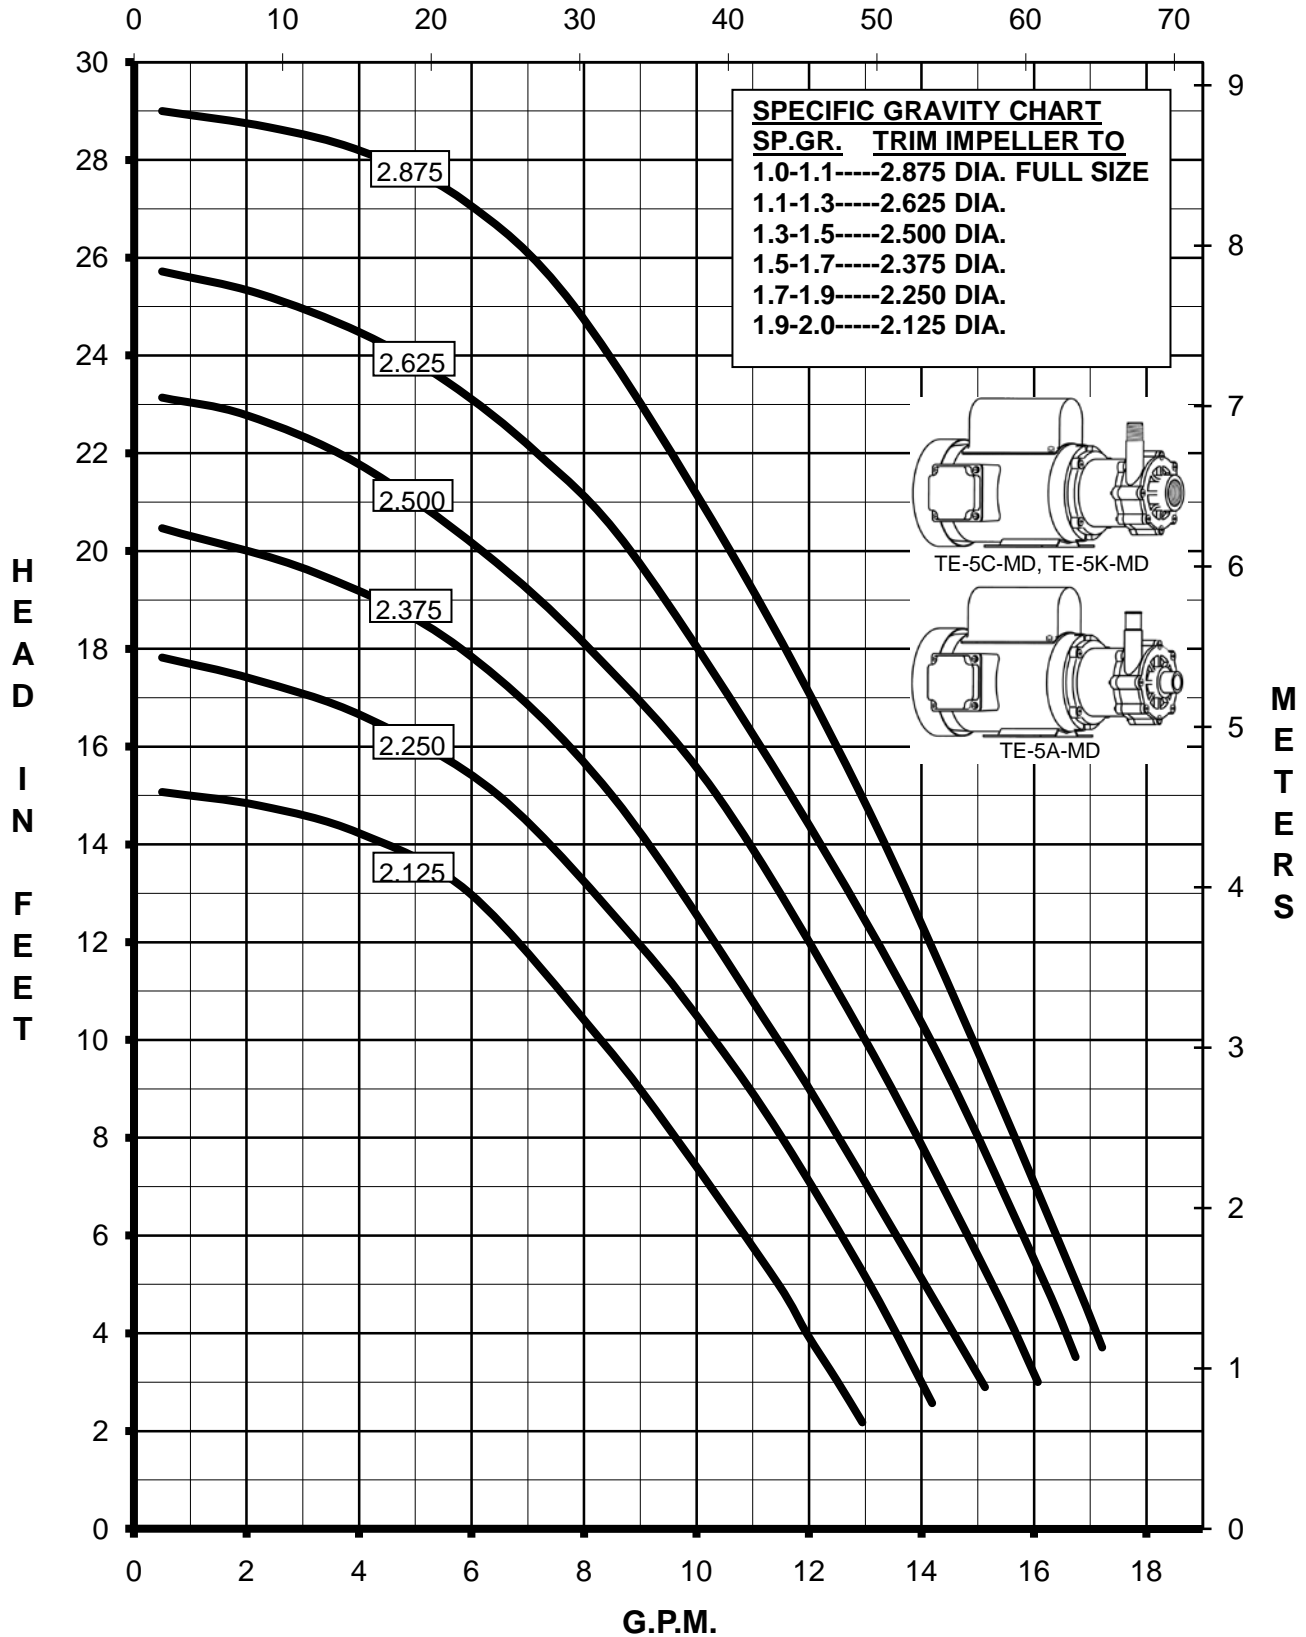

## TE-5C-MD, TE-5A-MD, TE-5K-MD 115/230V 1PH 60HZ

L.P.M.

# MARCH PUMPS

**TE-5C-MD, TE-5A-MD, TE-5K-MD**  
FULL SIZE IMPELLER 2.875 DIA.  
115/230V 1PH 60HZ

## TE-5C-MD, TE-5A-MD, TE-5K-MD TRIM IMPELLER 2.625 DIA. 115/230V 1PH 60HZ

## TE-5C-MD, TE-5A-MD, TE-5K-MD TRIM IMPELLER 2.250 DIA. 115/230V 1PH 60HZ