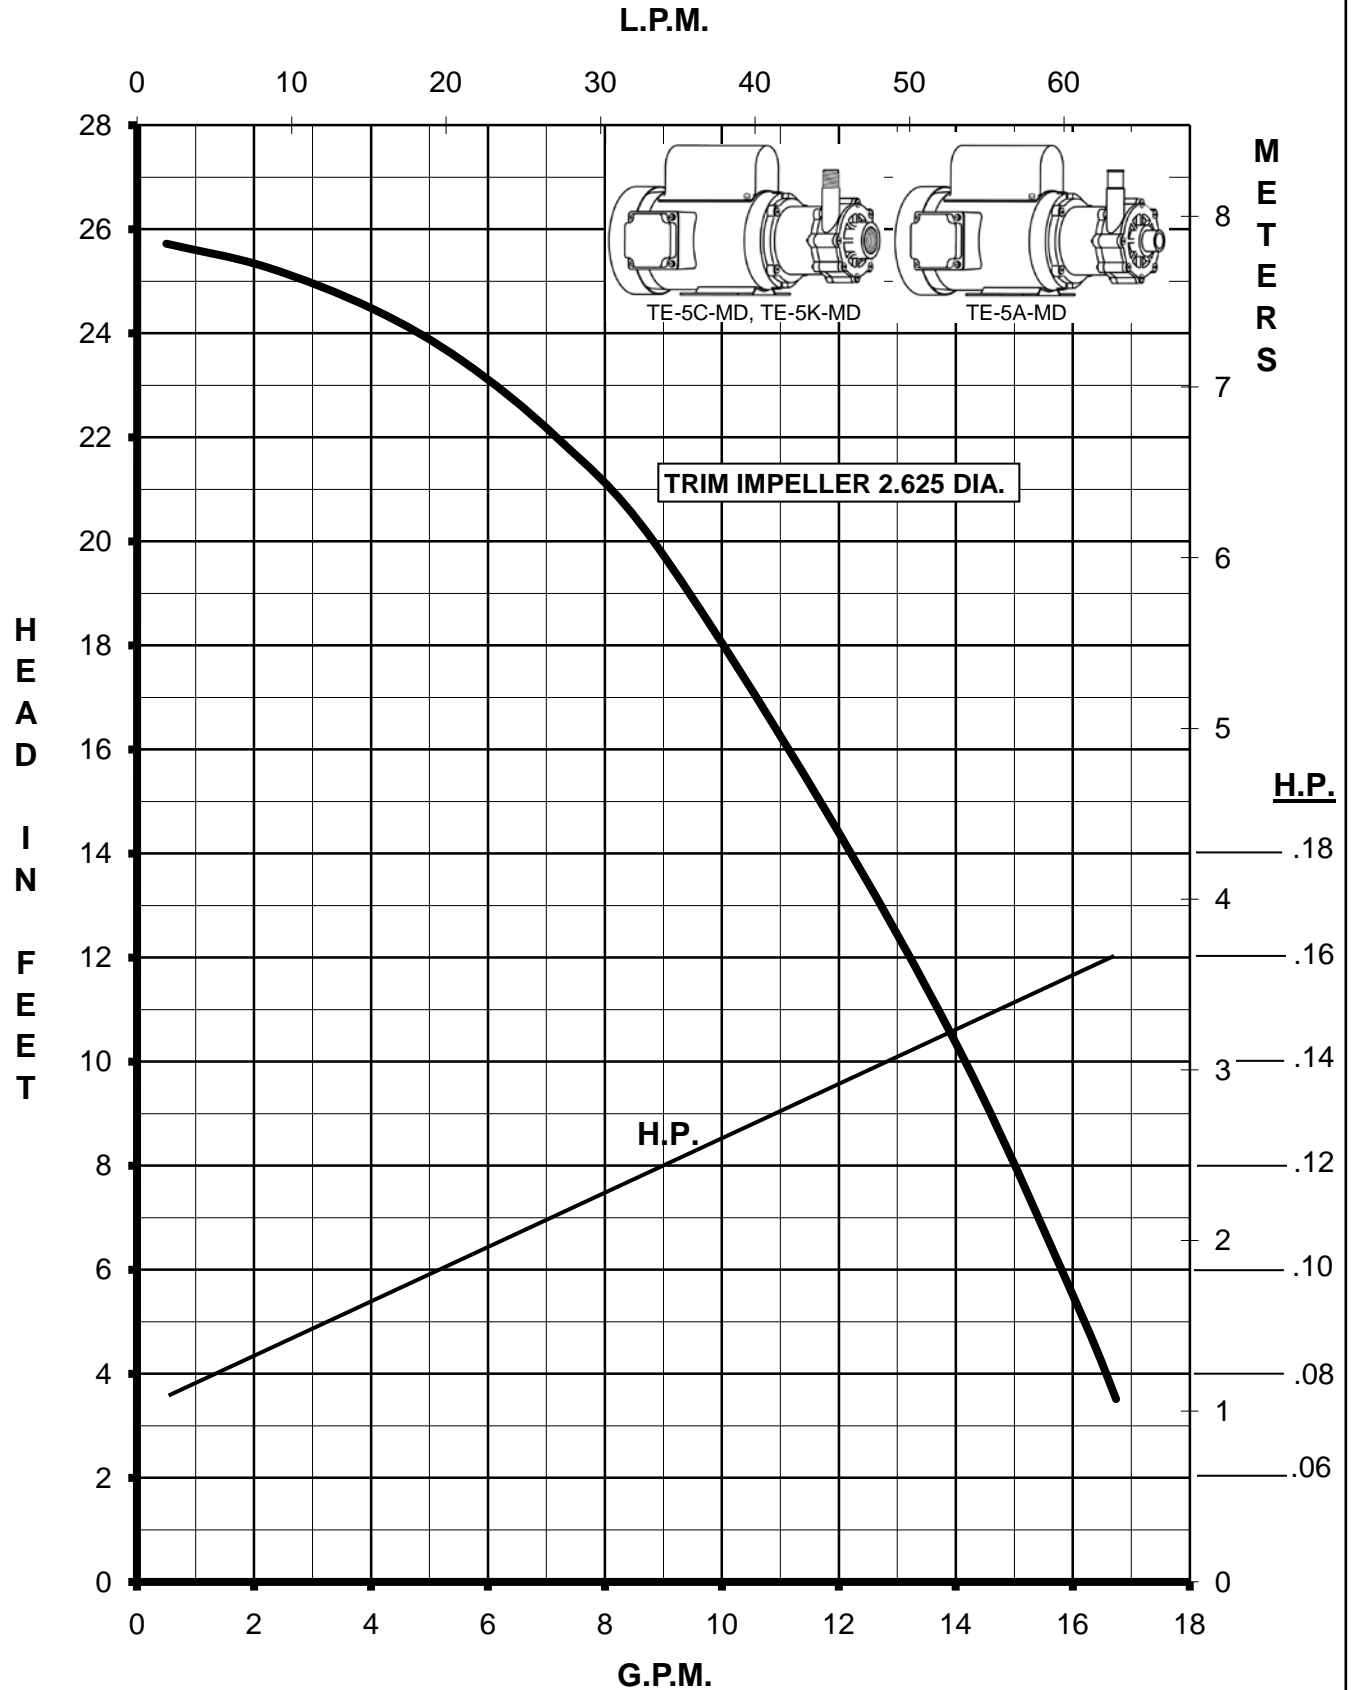

# MARCH PUMPS

**TE-5C-MD, TE-5A-MD, TE-5K-MD**  
FULL SIZE IMPELLER 2.875 DIA.  
115/230V 1PH 60HZ

## TE-5C-MD, TE-5A-MD, TE-5K-MD TRIM IMPELLER 2.625 DIA. 115/230V 1PH 60HZ