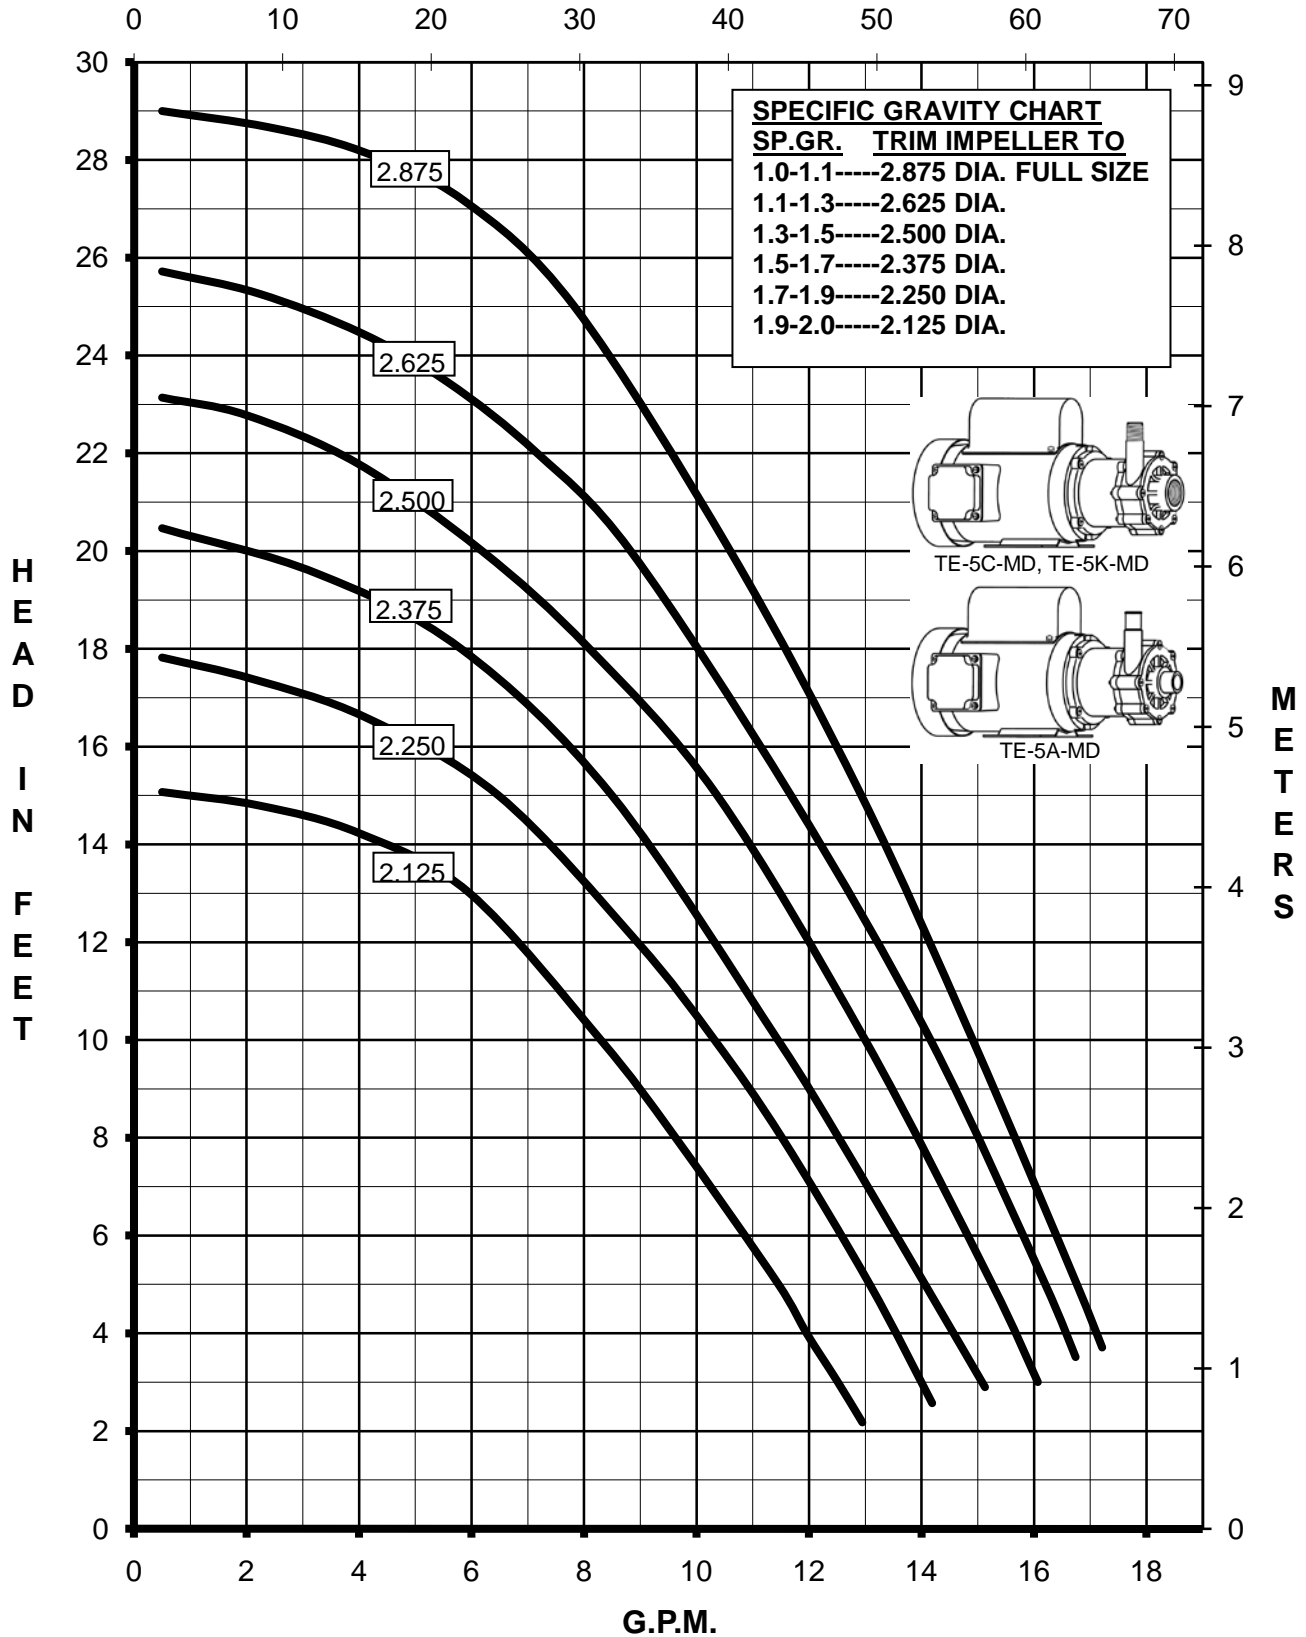

## TE-5C-MD, TE-5A-MD, TE-5K-MD 115/230V 1PH 60HZ

L.P.M.

# MARCH PUMPS

**TE-5C-MD, TE-5A-MD, TE-5K-MD**  
FULL SIZE IMPELLER 2.875 DIA.  
115/230V 1PH 60HZ

## TE-5C-MD, TE-5A-MD, TE-5K-MD TRIM IMPELLER 2.625 DIA. 115/230V 1PH 60HZ

# MARCH PUMPS

**TE-5C-MD, TE-5A-MD, TE-5K-MD**  
TRIM IMPELLER 2.375 DIA.  
115/230V 1PH 60HZ