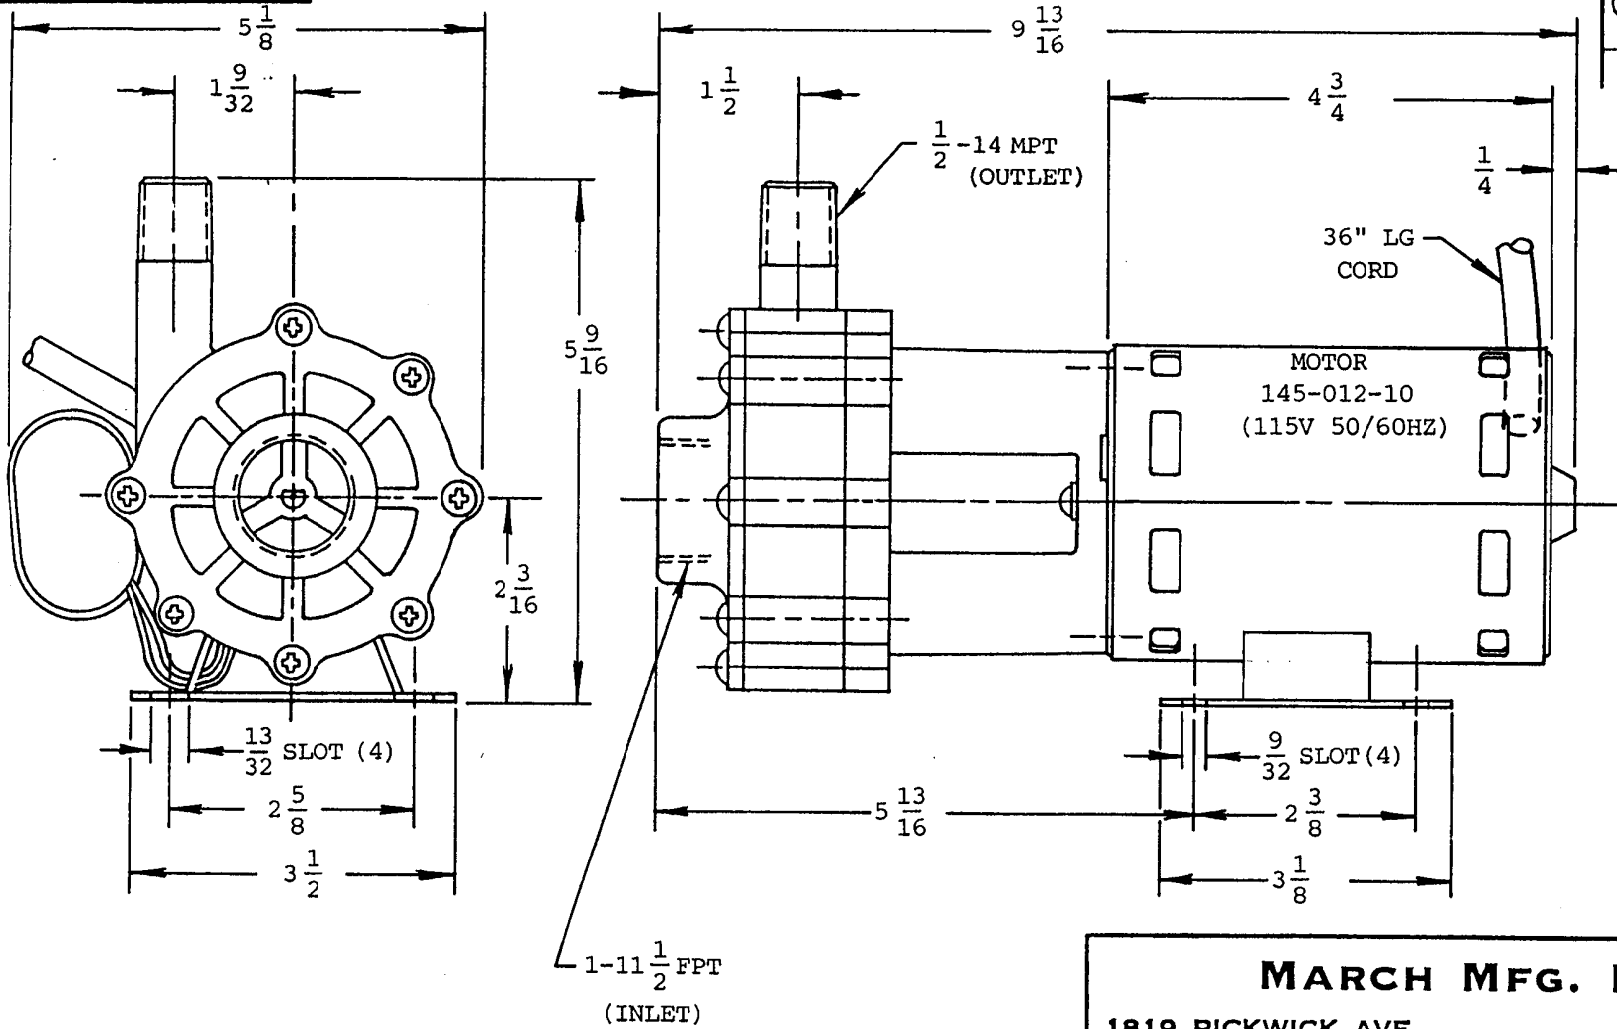

© REDRAWN
10-4-93 J.T.

MODEL ASSEMBLY No.
AC-4C-MD 145-010-01 (115V)

MARCH MFG. INC.		
1819 PICKWICK AVE.		GLENVIEW, IL.
PART NAME PUMP ASSEMBLY AC-4C-MD-115V		
MOTOR: FASCO		
HEAT TRMT.	SCALE 1/2"=1"	QTY. REQ. 1
FINISH	DRAWN JT/HZ	DATE 10-4-93
UNLESS OTHERWISE NOTED TOLERANCE ON FRACTIONS ± TOLERANCE ON DECIMALS ±	CHECKED	
	APPROVED	
PART NUMBER 145 SERIES		