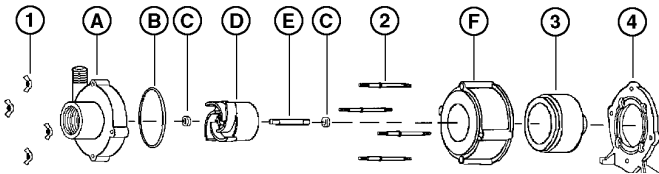

Little Giant Pump Co.

3-MDIX-SC

NOTE: Designs and dimensions may vary for various reasons (i.e. type of motor). This information should be used as general guide rather than an unqualified guarantee. Specifications are subject to change without prior notice.

Specifications

Model No.	Item No.	Intake	Discharge	Listing(s)	HP	Volts	Hertz	Amps	Watts	Performance (GPH @ Head)				Shut Off Feet	Pwr. PSI	Pwr. Cord (ft)	Weight (Lbs.)
										1'	3'	6'	12'				
3-MDIX-SC	581509	1" FNPT	1" MNPT	UR/C-CSA	1/15	115	60	0.9	100	1100	1000	875	450	14	6.1	6	9.20

Replacement Parts

ITEM	PART NO.	DESCRIPTION
A	182012	Volute
B	924007	O-Ring
C	921077	Thrust Washer
D	181153	Impeller
E	180057	Shaft
F	182005	Housing
1	920020	Wing nut
2	911403	Stud, Collared
3	182602	Drive Magnet
4	180037	Mtg. Bracket