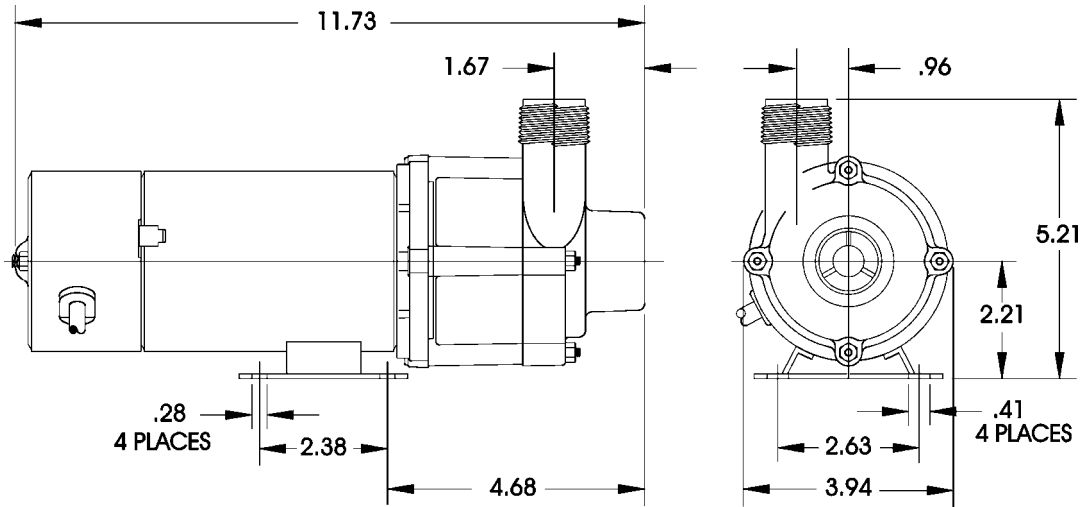

Little Giant Pump Co.

3-MDIX-SC

NOTE: Designs and dimensions may vary for various reasons (i.e. type of motor). This information should be used as general guide rather than an unqualified guarantee. Specifications are subject to change without prior notice.

Specifications

Model No.	Item No.	Intake	Discharge	Listing(s)	HP	Volts	Hertz	Amps	Watts	Performance (GPH @ Head)				Shut Off Feet	Pwr. PSI	Pwr. Cord (ft)	Weight (Lbs.)
										1'	3'	6'	12'				
3-MDIX-SC	581509	1" FNPT	1" MNPT	UR/C-CSA	1/15	115	60	0.9	100	1100	1000	875	450	14	6.1	6	9.20