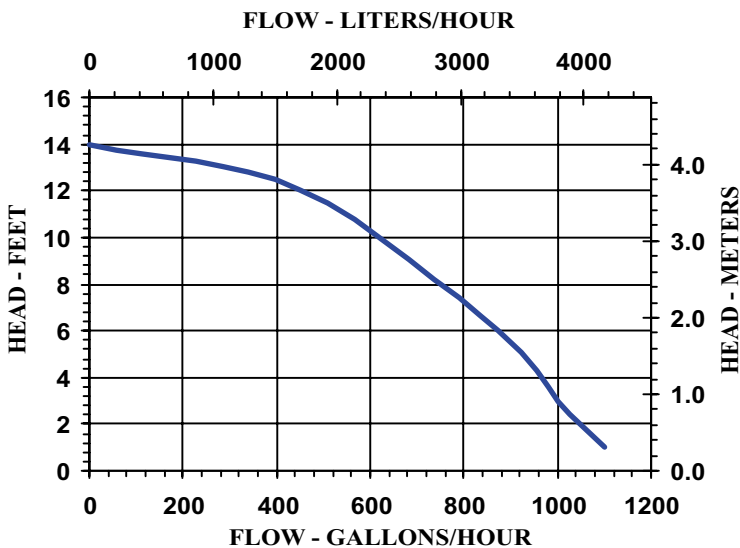

Little Giant Pump Co.

PO Box 12010
Okla. City, OK 73157

Phone: 405.947.2511
Fax: 405.228.1550

www.LittleGiantPump.com