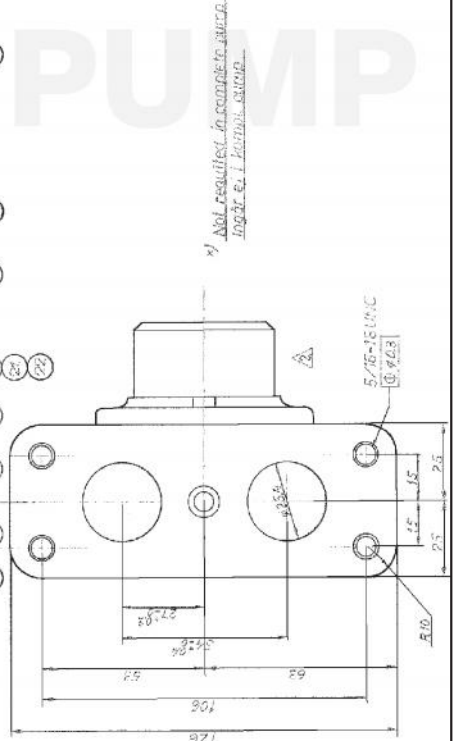

REPAIR MANUAL FOR ALL BOJORDAN PUMPS... JOHNSON METAL PA, OMBED

Table with columns: Pump No., Pump type, Endcover Lock, Cam No., Thickness, Mark on endcover, etc.

Table with columns: No., Date, Rev., Remarks, etc.

Part list table with columns: Part no., Description GB, Position, Quantity

*) Not required in complete pump.

Johnson Metal Castings logo and company information including address and phone number.