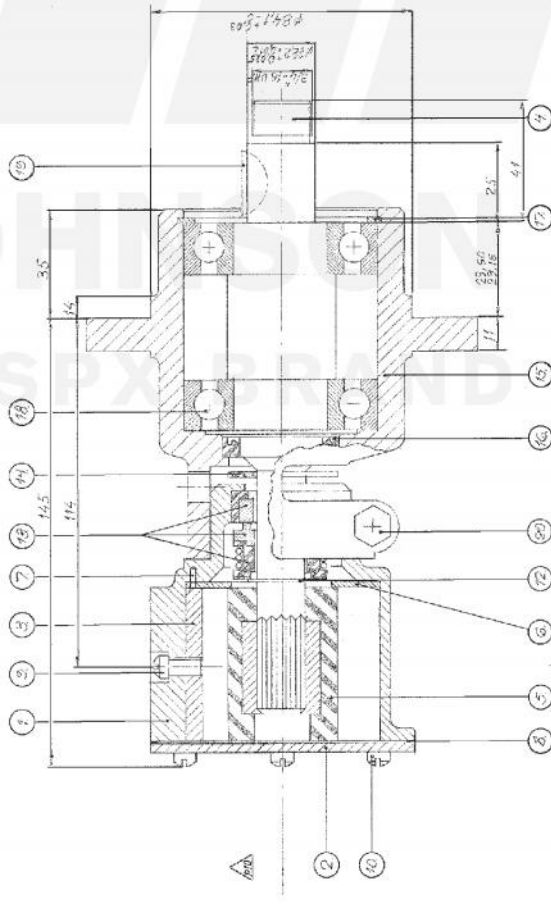

REPAIR MANUAL FOR ALL BOJORDAN PUMPS... JOHNSON METAL PA, OMBED

Table with columns: Pump No., Pump type, Endcover Lock, Cam No., Thickness, Mark on endcover, etc.

Table with columns: No., Date, Rev., Remarks, etc.

Part list table with columns: Part no., Description GB, Position, Quantity

*) Not required in complete pump.

Johnson Metal Castings logo and company information including address and phone number.