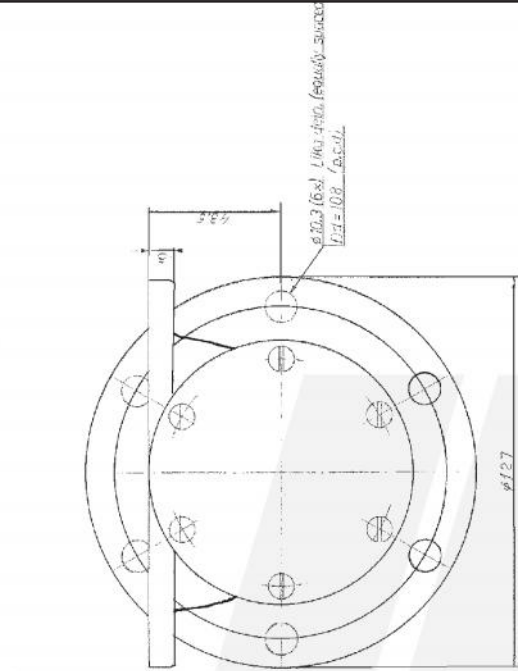

REPAIR MANUAL FOR ALL BOJORDAN PUMPS... JOHNSON METAL PA, OMBED

Table with columns: Pump No., Pump type, Endcover Lock, Cam No., Thickness, Mark on endcover, etc.

Table with columns: No., Date, Rev., Remarks, etc.

Part list table with columns: Part no., Description GB, Position, Quantity

*) Not required in complete pump.

Johnson Metal Castings logo and company information including address and phone number.