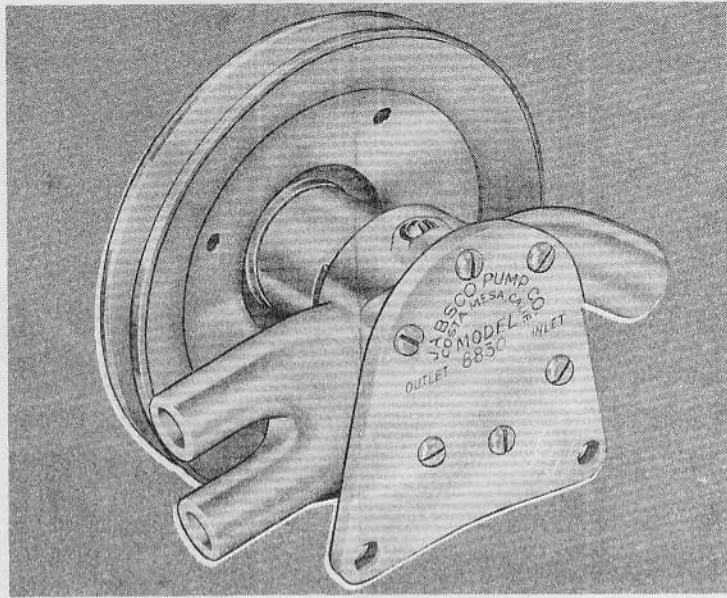

Ball Bearing Pump

Parts List

Models 8830 & 8830-01 $\frac{3}{4}$ "

MODEL 8830 $\frac{3}{4}$ " BALL BEARING PUMP for GRAY MARINE ENGINES VHC 215, VHC 225 R.H.
 and
 MODEL 8830-01 $\frac{3}{4}$ " BALL BEARING PUMP for GRAY MARINE ENGINES VHC 215, VHC 225, L.H.

| PART NUMBER | DESCRIPTION | QTY. REQ. | PART NUMBER | DESCRIPTION | QTY. REQ. |
|-------------|------------------------|-----------|-------------|------------------|-----------|
| 8834 | Body | 1 | 5668-01 | Pulley | 1 |
| 8835 | End Cover (8830) | 1 | SP 2000-21 | "O" Ring | 1 |
| 8835-01 | End Cover (8830-01) | 1 | SP 1030-11 | Screw, Cam | 1 |
| 8527 | Shaft | 1 | SP 1026-01 | Screw, End Cover | 6 |
| 8526 | Pulley Retainer Washer | 1 | SP 2700-06 | Seal, Shaft | 1 |
| 8528 | Cam | 1 | SP 3000-07 | Brg Seal | 1 |
| 8641 | Gasket | 1 | SP 2600-07 | Ball Bearing | 1 |
| 8444 | Impeller | 1 | SP 1700-248 | Retaining Ring | 1 |
| 8493 | Wearplate | 1 | SP 1095-32 | Cap Screw | 1 |
| 3286 | Slinger | 1 | SP 1401-03 | Key | 1 |
| | | | SP 1030-10 | Screw, Plug | 1 |