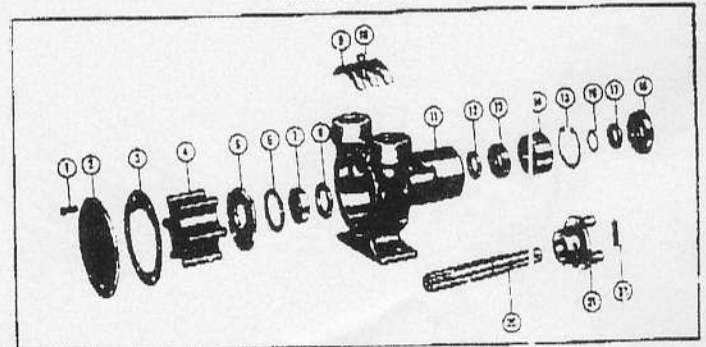

INSTALLATION DRAWING

EXPLODED VIEW

PARTS PRICE LIST

KEY	DESCRIPTION	QTY.	PART NUMBER
1	SCREWS (End Cover)	6	SP-1002-02
2	END COVER	1	4185
3	GASKET	1	3298
4	IMPELLER ASSEMBLY	1	1000-00/210
5	WEAR PLATE	1	3266
6	"O" RING	1	SP-2000-21
7	SEAL (Shaft)	1	SP-2700-06
8	SEAL SPACER	1	3166
9	CAM	1	3269
10	SCREW (Cam)	1	SP-1003-01
11	BODY	1	4184