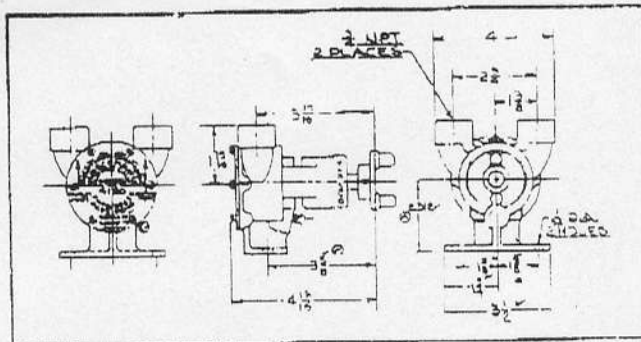

PART NUMBER	DESCRIPTION	QTY. REQ.	PART NUMBER	DESCRIPTION	QTY. REQ.
4184	Body	1	SP 1002-02	Screw, End Cover	6
4185	End Cover	1	SP 1003-01	Screw, Cam	1
3487	Shaft	1	SP 1700-248	Retaining Ring (Int.)	1
3286	Slinger	1	SP 1700-249	Retaining Ring (Ext.)	1
3298	Gasket	1	SP 2000-21	"O" Ring	1
1212-08	Impeller	1	SP 2600-07	Ball Bearing	1
3166	Seal Spacer	1	SP 2700-06	Seal, Shaft	1
915	Brg Seal-Outer	1	SP 3100-07	Roll Pin	1
7884	Cam & Wearplate (Assembly)	1	SP 2700-18	Bearing Seal	1
			4875	Coupling	1

3/4" PIPE SIZE

APPROX. WT. 4 LBS.

JABSCO

SELF PRIMING BRONZE
BALL BEARING
MARINE PUMP

DESIGNED FOR THE FOLLOWING GRAY MARINE ENGINES

Lugger Six - 244
Express Six - 244
Model - 115

Model - 120
Model - 135
Phantom Six - 135

INSTALLATION DRAWING

EXPLODED VIEW

PARTS PRICE LIST

KEY	DESCRIPTION	QTY.	PART NUMBER
1	SCREWS (End Cover)	6	SP-1002-02
2	END COVER	1	4185
3	GASKET	1	3298
4	IMPELLER ASSEMBLY	1	1000-00/210
5	WEAR PLATE	1	3266
6	"O" RING	1	SP-2000-21
7	SEAL (Shaft)	1	SP-2700-06
8	SEAL SPACER	1	3166
9	CAM	1	3269
10	SCREW (Cam)	1	SP-1003-01
11	BODY	1	4184

KEY	DESCRIPTION	QTY.	PART NUMBER
12	SLINGER	1	286
13	SEAL (Inner Bearing)	1	P-2700-18
14	BEARING	1	P-2600-07
15	RETAINING RING (Brg. to Body)	1	P-1700-248
16	RETAINING RING (Shaft to Brg.)	1	P-1700-249
17	VELT WASHER (Outer Bearing)	1	716
18	SEAL (Outer Bearing)	1	715
20	SHAFT	1	3487F
21	COUPLING	1	4875
22	PIN	1	SP-3100-07