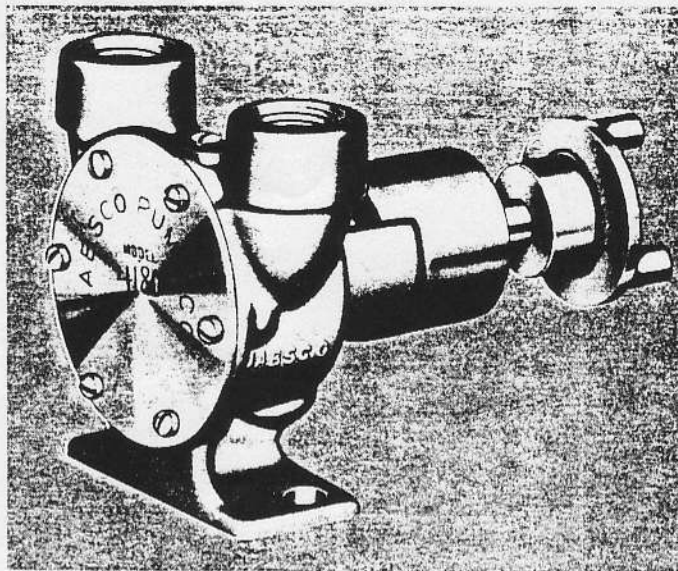

JABSCO®

Ball Bearing Pump

4180

For GRAY MARINE ENGINES: Lugger Six-244, Express Six-244, Model 115, Model 120 Model 135, Model 136, Six-244, Phantom Six-135, Fireball 140, Fireball 160, and Phantom Six-125

PART NUMBER	DESCRIPTION	QTY. REQ.	PART NUMBER	DESCRIPTION	QTY. REQ.
4184	Body	1	SP 1002-02	Screw, End Cover	6
4185	End Cover	1	SP 1003-01	Screw, Cam	1
3487	Shaft	1	SP 1700-248	Retaining Ring (Int.)	1
3286	Slinger	1	SP 1700-249	Retaining Ring (Ext.)	1
3298	Gasket	1	SP 2000-21	"O" Ring	1
1212-08	Impeller	1	SP 2600-07	Ball Bearing	1
3166	Seal Spacer	1	SP 2700-06	Seal, Shaft	1
915	Brg Seal-Outer	1	SP 3100-07	Roll Pin	1
7884	Cam & Wearplate (Assembly)	1	SP 2700-18	Bearing Seal	1
			4875	Coupling	1

INSTALLATION DRAWING

EXPLODED VIEW

PARTS PRICE LIST

KEY	DESCRIPTION	QTY.	PART NUMBER
1	SCREWS (End Cover)	6	SP-1002-02
2	END COVER	1	4185
3	GASKET	1	3298
4	IMPELLER ASSEMBLY	1	1000-00/210
5	WEAR PLATE	1	3266
6	"O" RING	1	SP-2000-21
7	SEAL (Shaft)	1	SP-2700-06
8	SEAL SPACER	1	3166
9	CAM	1	3269
10	SCREW (Cam)	1	SP-1003-01
11	BODY	1	4184